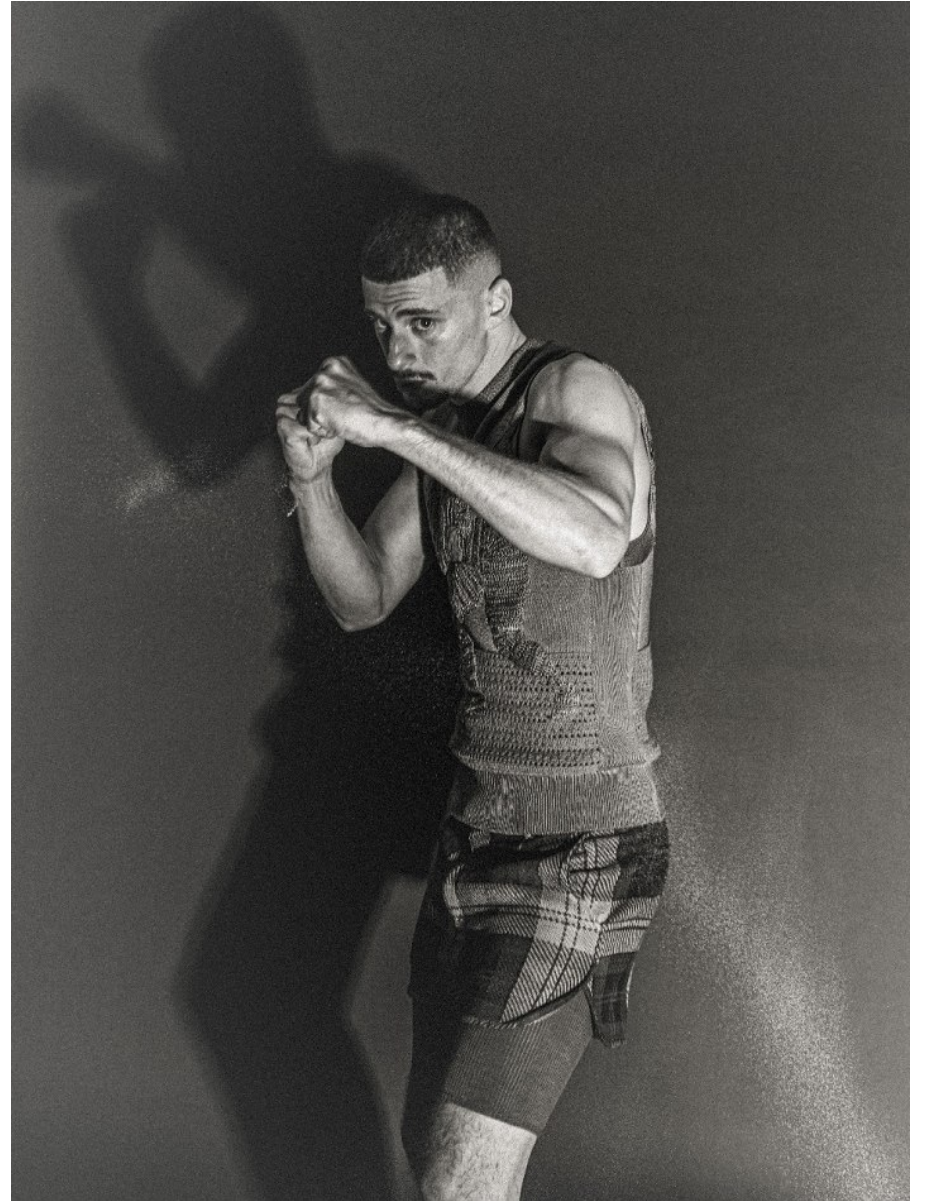

BOSS MODELS

CAPE TOWN

ANIS CHOUG

Height: 189cm Chest: 97cm Waist: 78cm Suit: 40 L Shoe: 10.5 UK Hair: Brown Eyes: Blue/Green

BOSS MODELS

CAPE TOWN

ANIS CHOUG

Height: 189cm Chest: 97cm Waist: 78cm Suit: 40 L Shoe: 10.5 UK Hair: Brown Eyes: Blue/Green