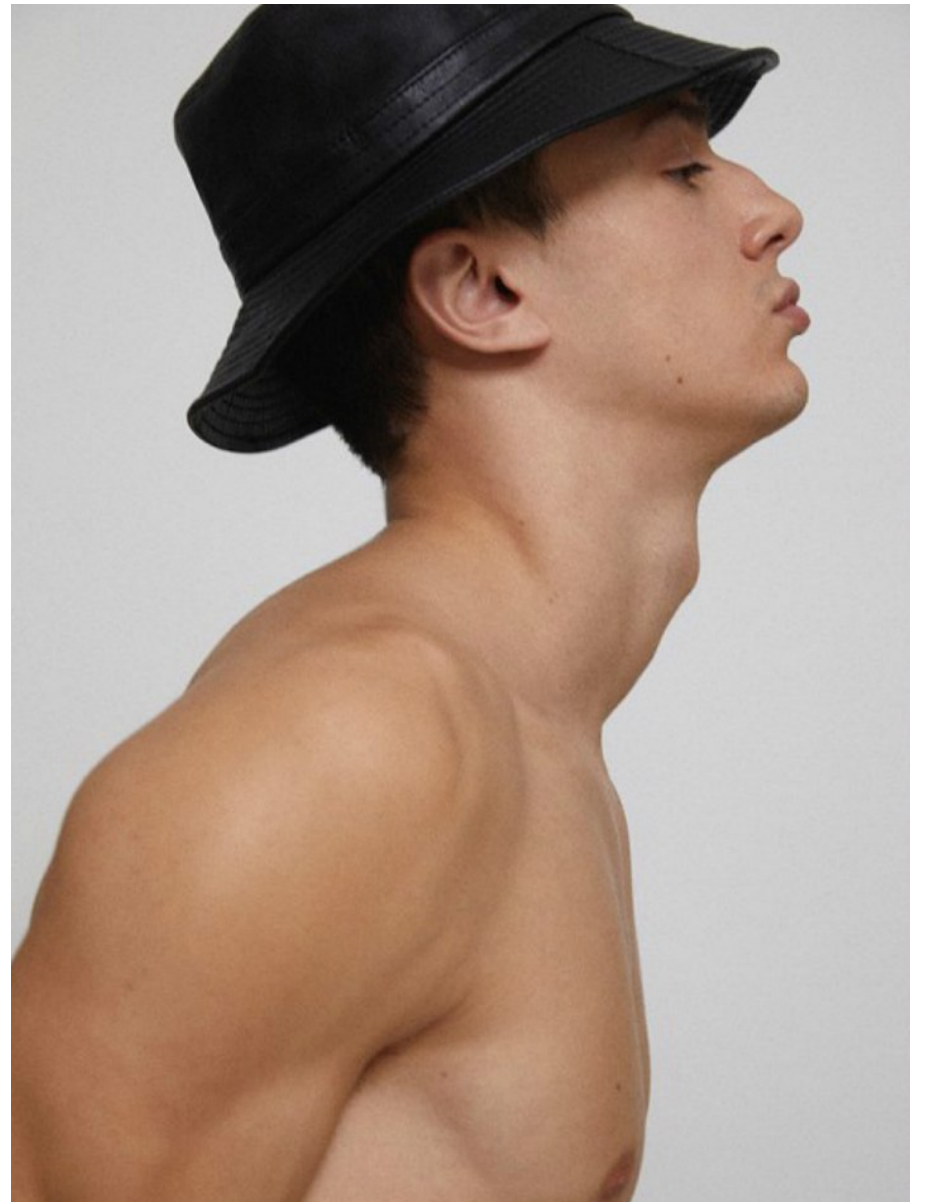

BOSS MODELS

CAPE TOWN

ANIS CHOUG

Height: 189cm Chest: 97cm Waist: 78cm Suit: 40 L Shoe: 10.5 UK Hair: Brown Eyes: Blue/Green

BOSS MODELS

CAPE TOWN

ANIS CHOUG

Height: 189cm Chest: 97cm Waist: 78cm Suit: 40 L Shoe: 10.5 UK Hair: Brown Eyes: Blue/Green