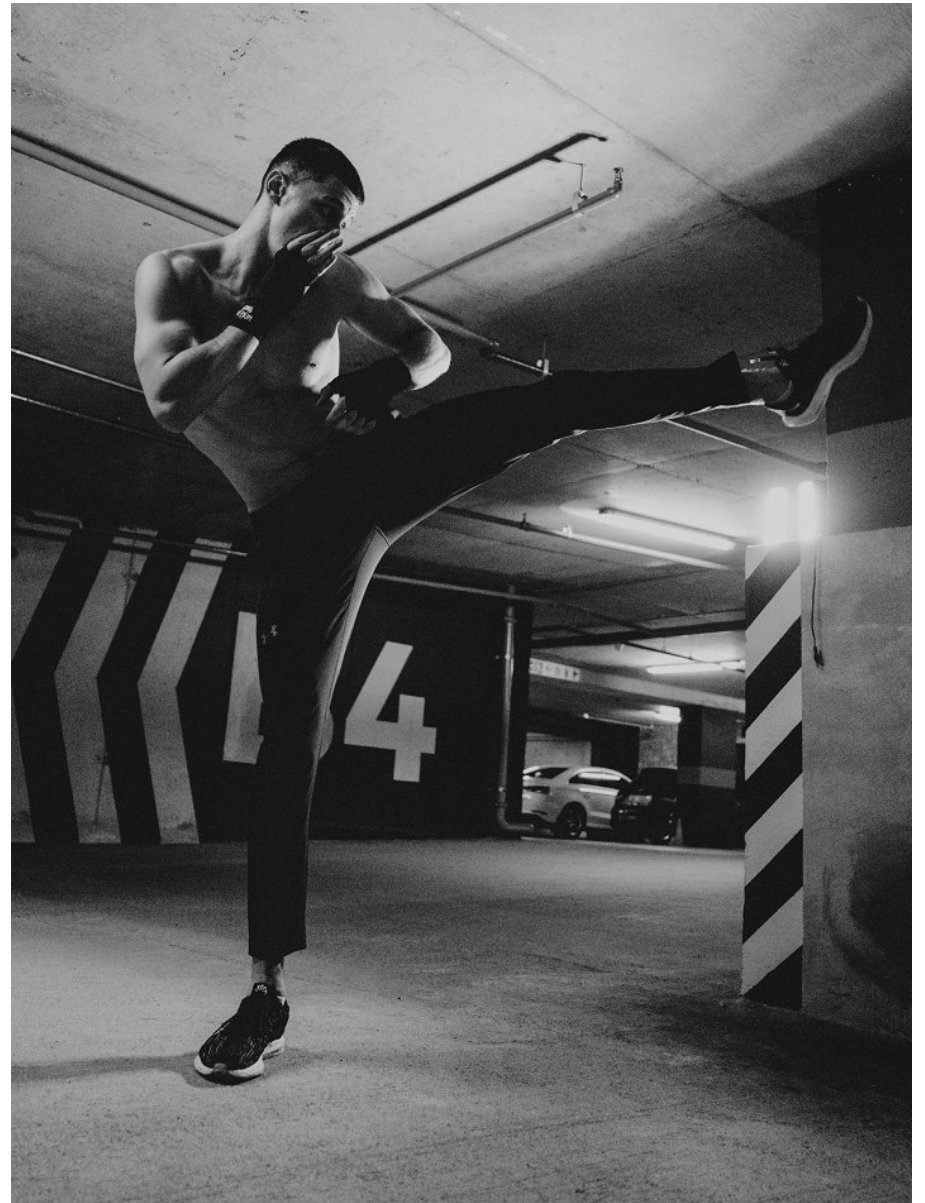

BOSS MODELS

CAPE TOWN

ANIS CHOUG

Height: 189cm Chest: 97cm Waist: 78cm Suit: 40 L Shoe: 10.5 UK Hair: Brown Eyes: Blue/Green

BOSS MODELS

CAPE TOWN

ANIS CHOUG

Height: 189cm Chest: 97cm Waist: 78cm Suit: 40 L Shoe: 10.5 UK Hair: Brown Eyes: Blue/Green