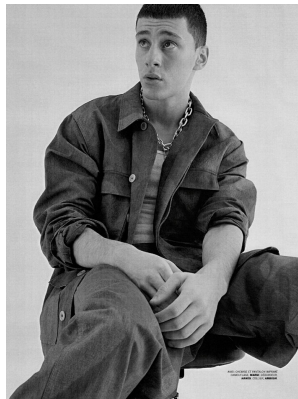

BOSS MODELS

CAPE TOWN

ANIS CHOUG

Height: 189cm Chest: 97cm Waist: 78cm Suit: 40 L Shoe: 10.5 UK Hair: Brown Eyes: Blue/Green

BOSS MODELS

CAPE TOWN

ANIS CHOUG

Height: 189cm Chest: 97cm Waist: 78cm Suit: 40 L Shoe: 10.5 UK Hair: Brown Eyes: Blue/Green