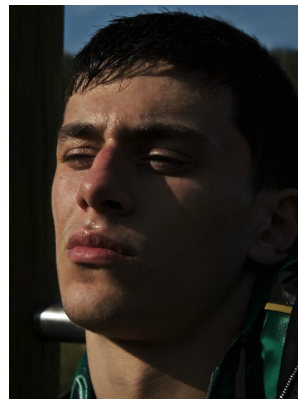

BOSS MODELS

CAPE TOWN

ANIS CHOUG

Height: 189cm Chest: 97cm Waist: 78cm Suit: 40 L Shoe: 10.5 UK Hair: Brown Eyes: Blue/Green

BOSS MODELS

CAPE TOWN

ANIS CHOUG

Height: 189cm Chest: 97cm Waist: 78cm Suit: 40 L Shoe: 10.5 UK Hair: Brown Eyes: Blue/Green