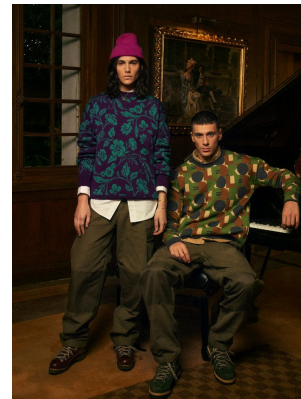

BOSS MODELS

CAPE TOWN

ANIS CHOUG

Height: 189cm Chest: 97cm Waist: 78cm Suit: 40 L Shoe: 10.5 UK Hair: Brown Eyes: Blue/Green

BOSS MODELS

CAPE TOWN

ANIS CHOUG

Height: 189cm Chest: 97cm Waist: 78cm Suit: 40 L Shoe: 10.5 UK Hair: Brown Eyes: Blue/Green