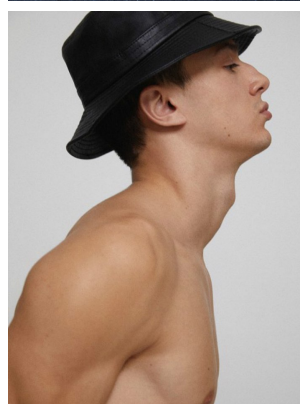

BOSS MODELS

CAPE TOWN

ANIS CHOUG

Height: 189cm Chest: 97cm Waist: 78cm Suit: 40 L Shoe: 10.5 UK Hair: Brown Eyes: Blue/Green

BOSS MODELS

CAPE TOWN

ANIS CHOUG

Height: 189cm Chest: 97cm Waist: 78cm Suit: 40 L Shoe: 10.5 UK Hair: Brown Eyes: Blue/Green