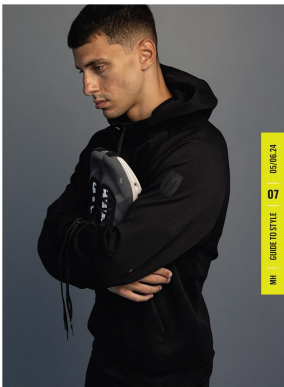

BOSS MODELS

CAPE TOWN

ANIS CHOUG

Height: 189cm Chest: 97cm Waist: 78cm Suit: 40 L Shoe: 10.5 UK Hair: Brown Eyes: Blue/Green

BOSS MODELS

CAPE TOWN

ANIS CHOUG

Height: 189cm Chest: 97cm Waist: 78cm Suit: 40 L Shoe: 10.5 UK Hair: Brown Eyes: Blue/Green