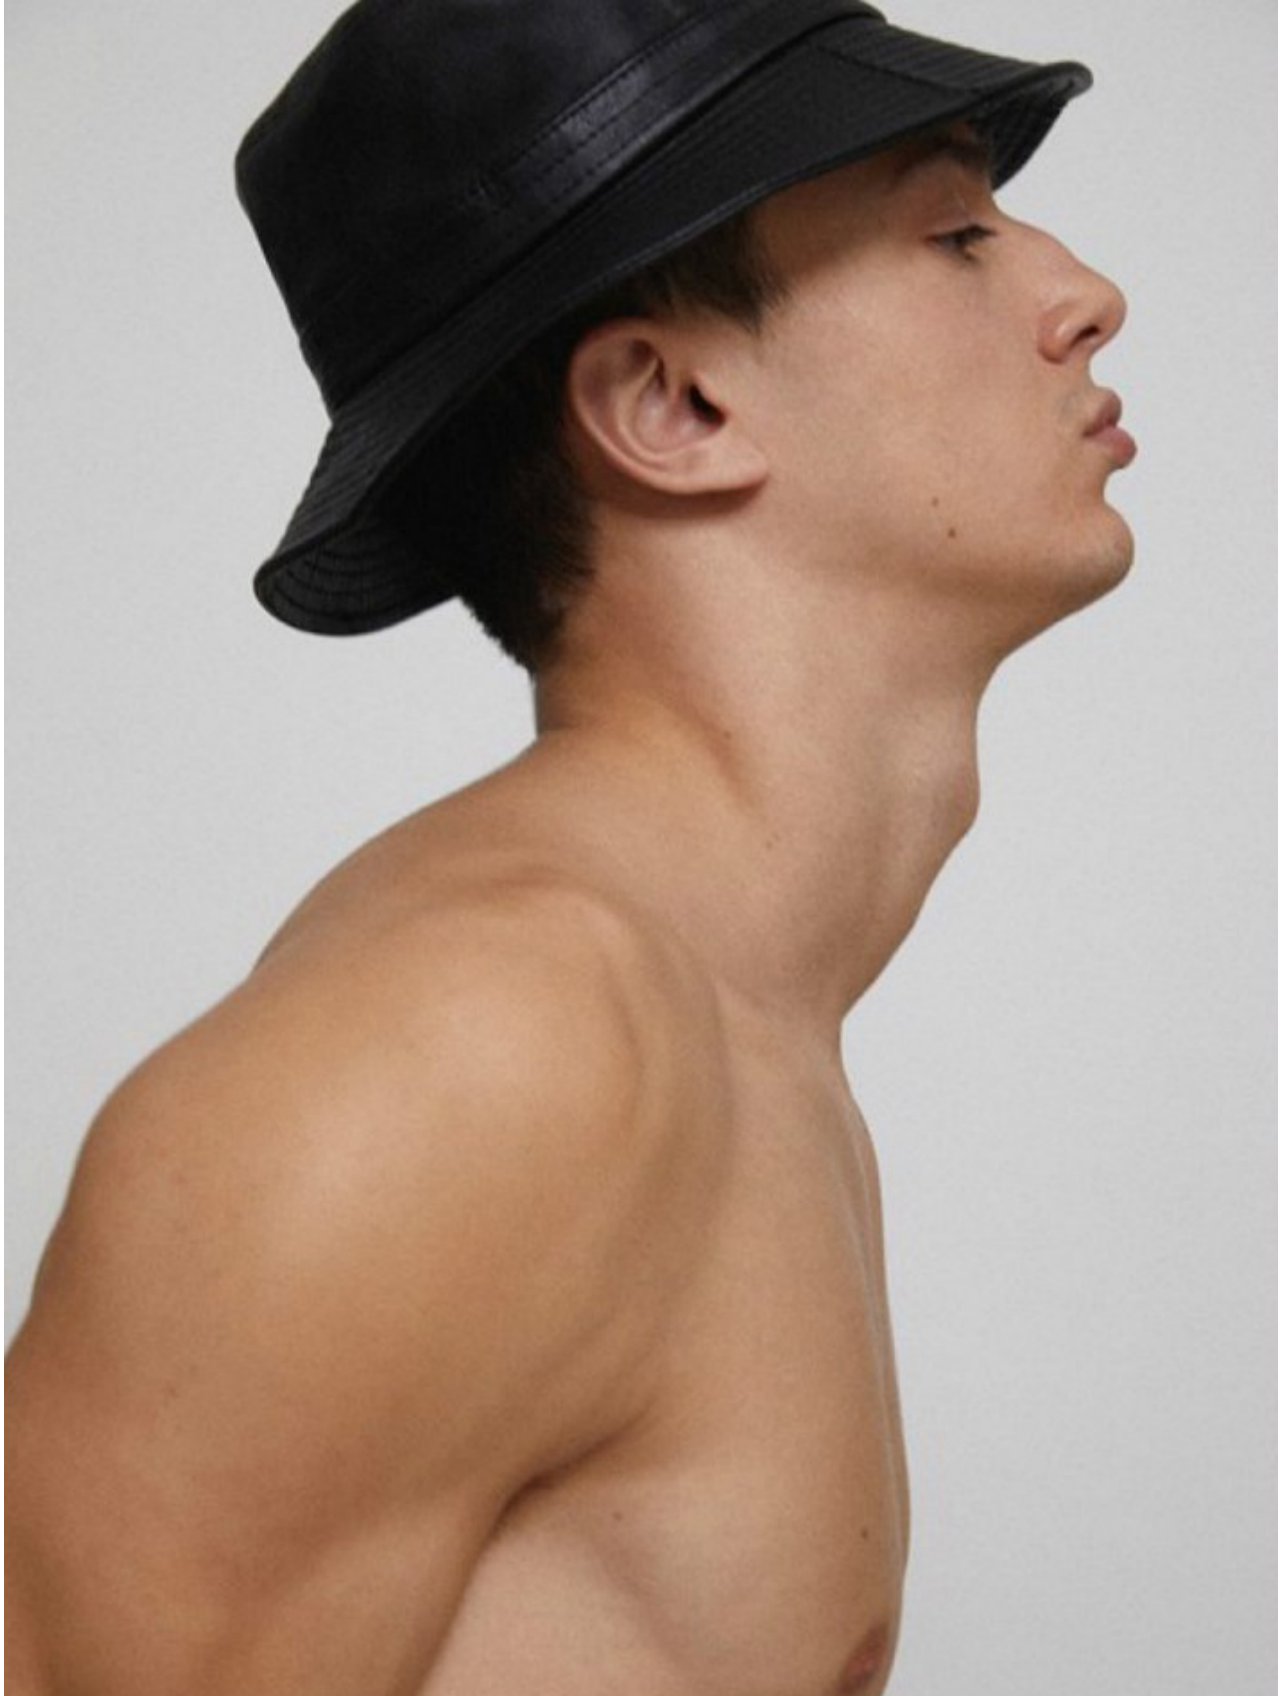

BOSS MODELS

CAPE TOWN

Height: 189cm Chest: 97cm Waist: 78cm Suit: 40 L Shoe: 10.5 UK Hair: Brown Eyes: Blue/Green