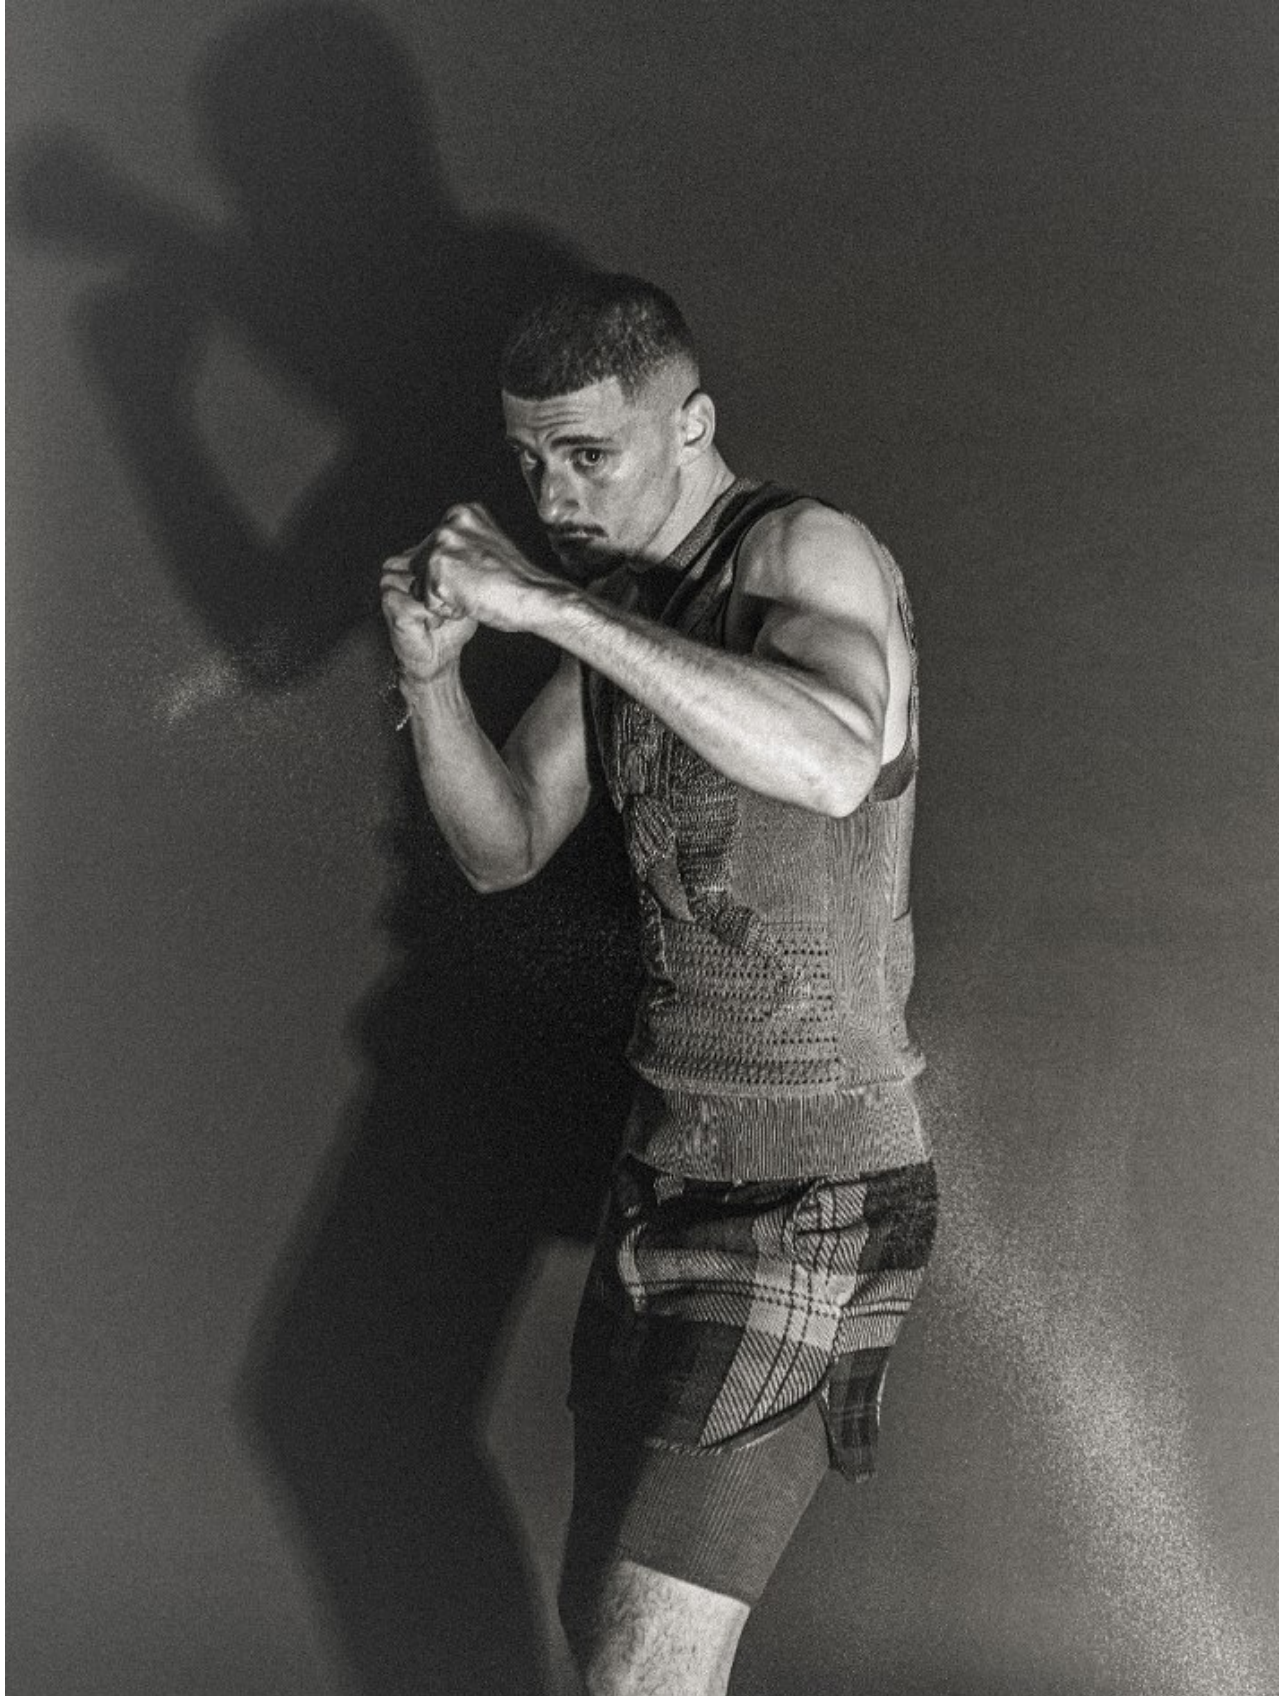

ANIS CHOUG

BOSS MODELS

CAPE TOWN

Height: 189cm Chest: 97cm Waist: 78cm Suit: 40 L Shoe: 10.5 UK Hair: Brown Eyes: Blue/Green