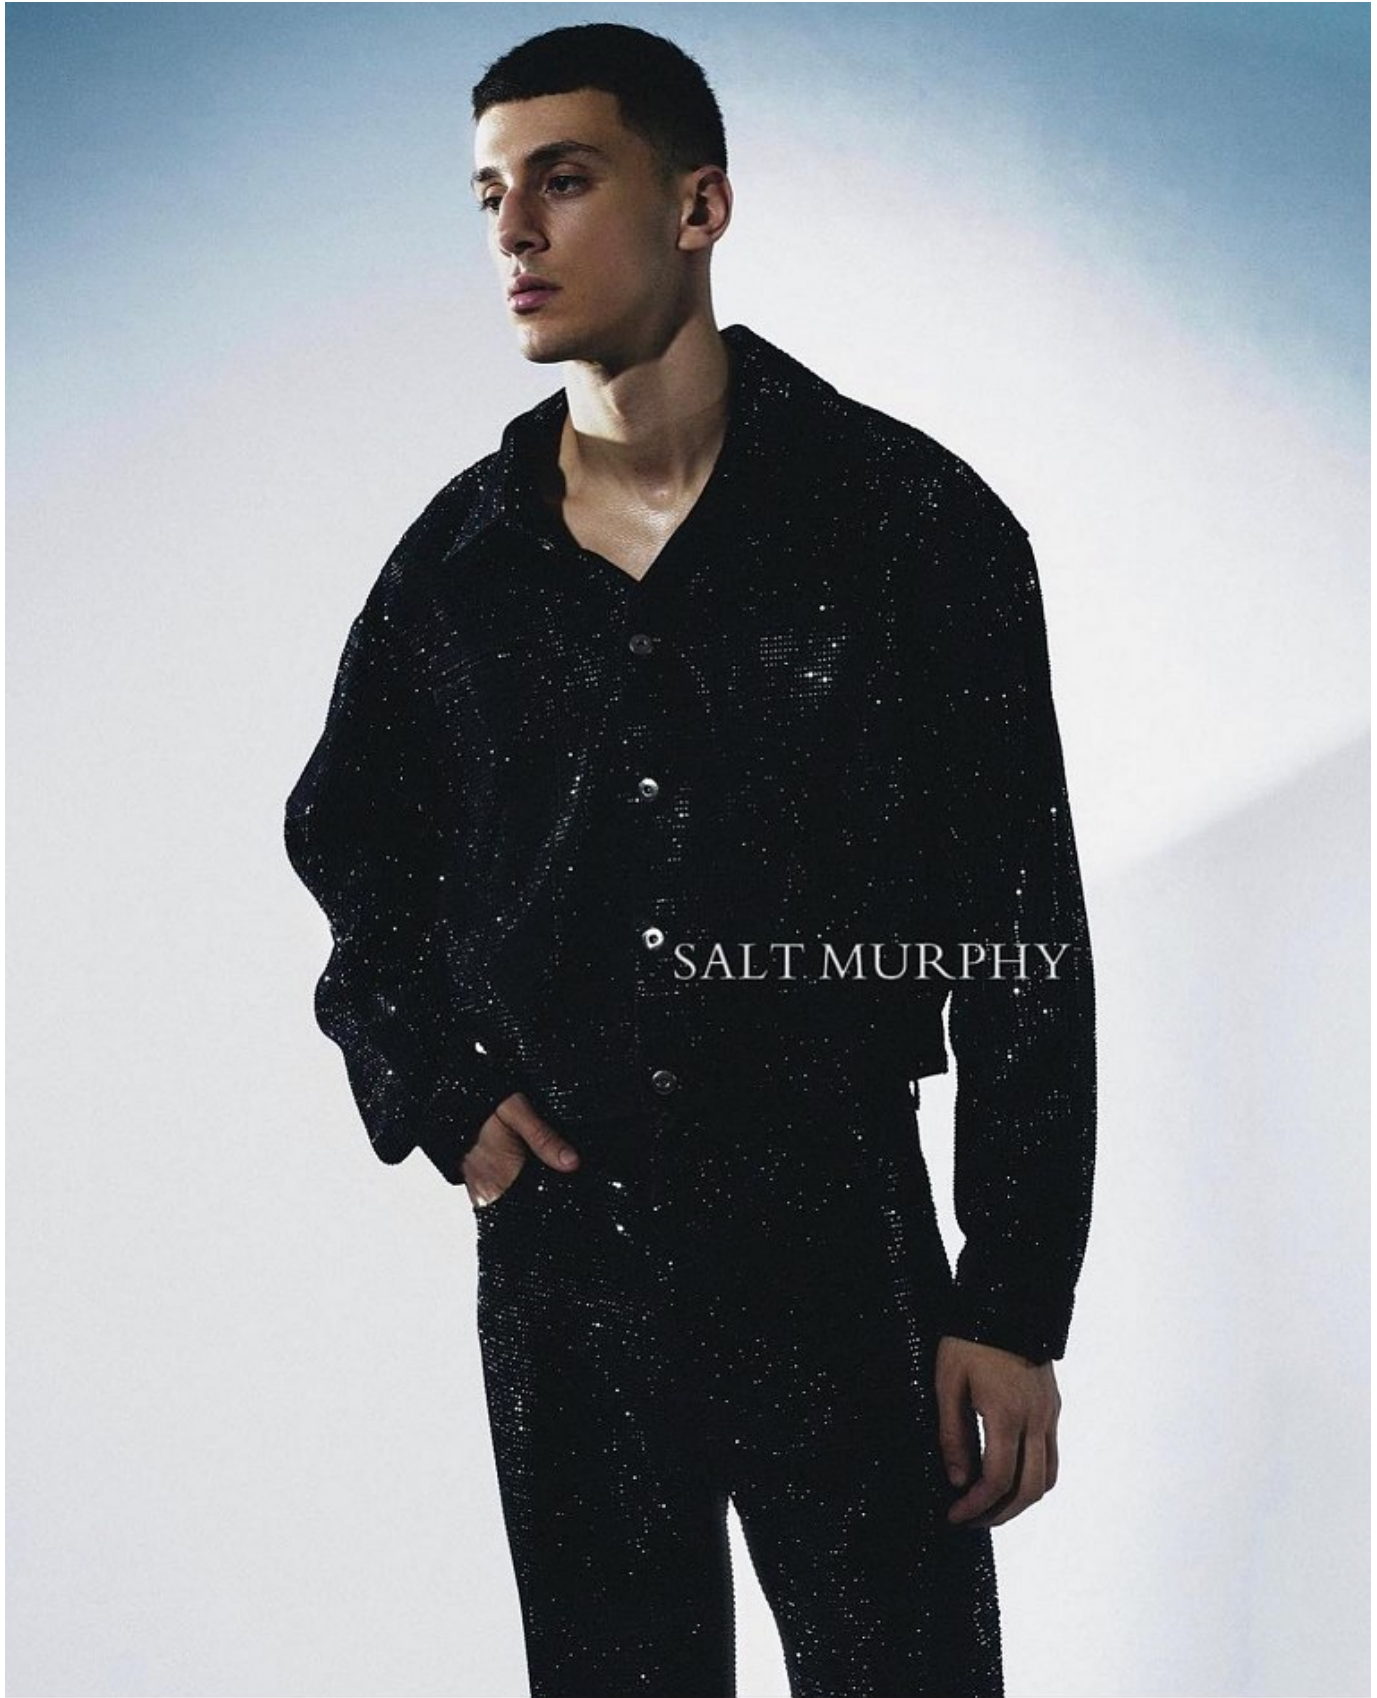

BOSS MODELS

CAPE TOWN

ANIS CHOUG

Height: 189cm Chest: 97cm Waist: 78cm Suit: 40 L Shoe: 10.5 UK Hair: Brown Eyes: Blue/Green