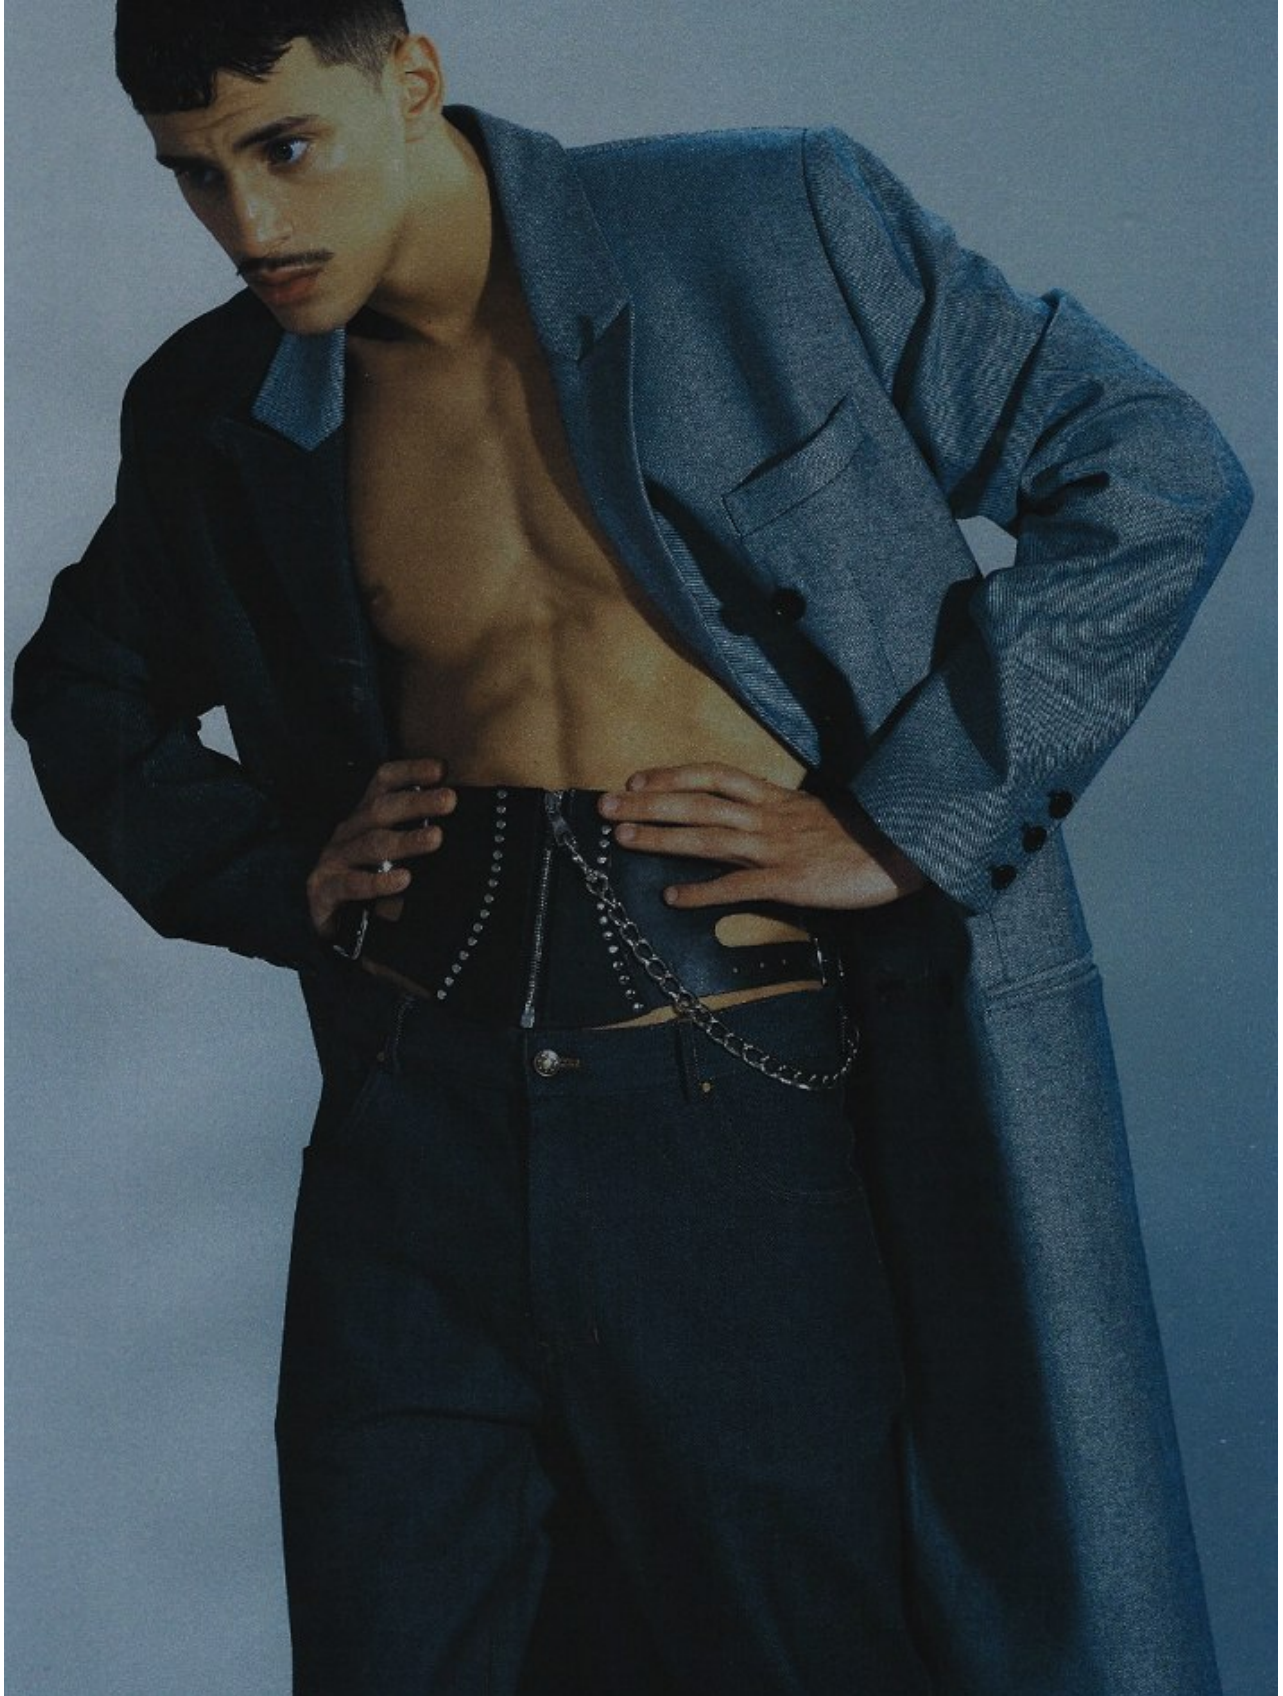

ANIS CHOUG

BOSS MODELS

CAPE TOWN

Height: 189cm Chest: 97cm Waist: 78cm Suit: 40 L Shoe: 10.5 UK Hair: Brown Eyes: Blue/Green