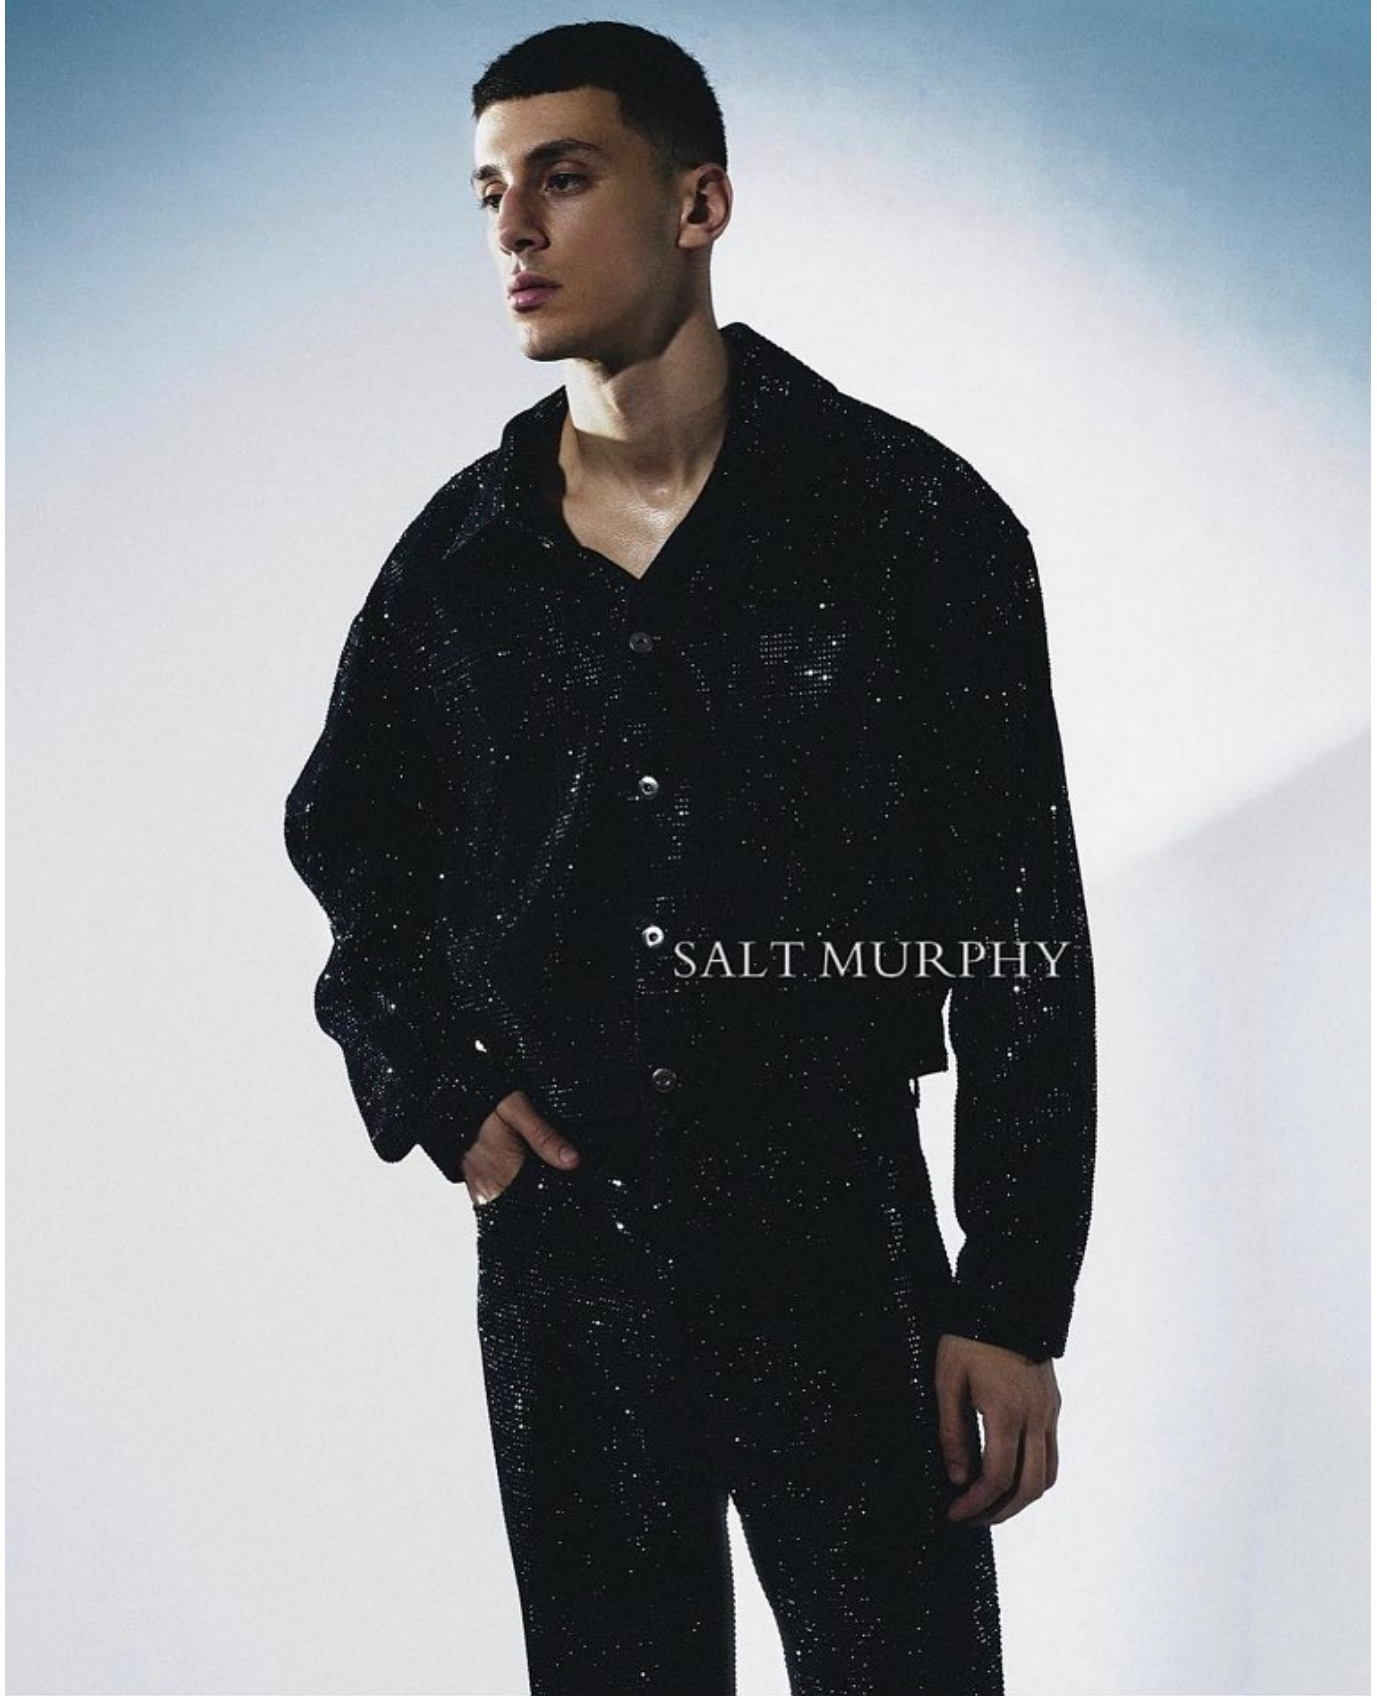

BOSS MODELS

CAPE TOWN

ANIS CHOUG

Height: 189cm Chest: 97cm Waist: 78cm Suit: 40 L Shoe: 10.5 UK Hair: Brown Eyes: Blue/Green