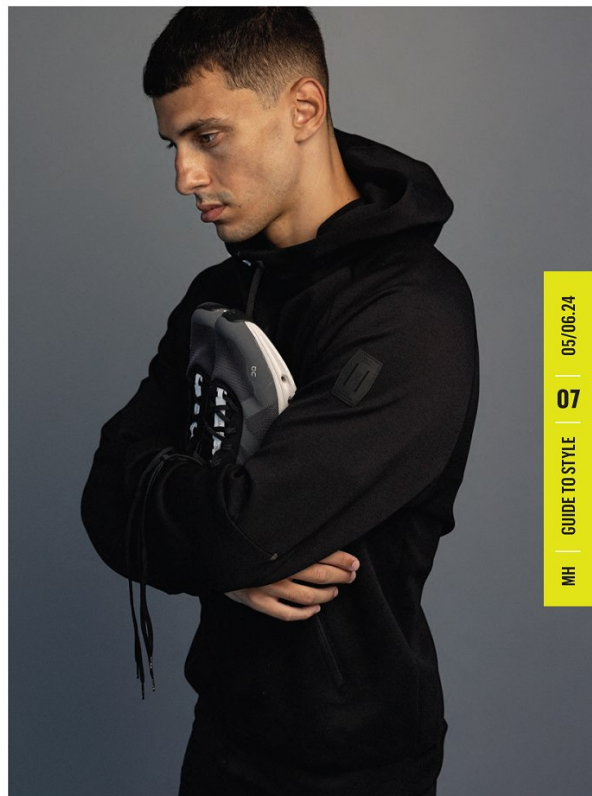

BOSS MODELS

CAPE TOWN

ANIS CHOUG

Height: 189cm Chest: 97cm Waist: 78cm Suit: 40 L Shoe: 10.5 UK Hair: Brown Eyes: Blue/Green

BOSS MODELS

CAPE TOWN

05/06.24

07

GUIDE TO STYLE

MH

ANIS CHOUG

Height: 189cm Chest: 97cm Waist: 78cm Suit: 40 L Shoe: 10.5 UK Hair: Brown Eyes: Blue/Green

BOSS MODELS

CAPE TOWN

ANIS CHOUG

Height: 189cm Chest: 97cm Waist: 78cm Suit: 40 L Shoe: 10.5 UK Hair: Brown Eyes: Blue/Green