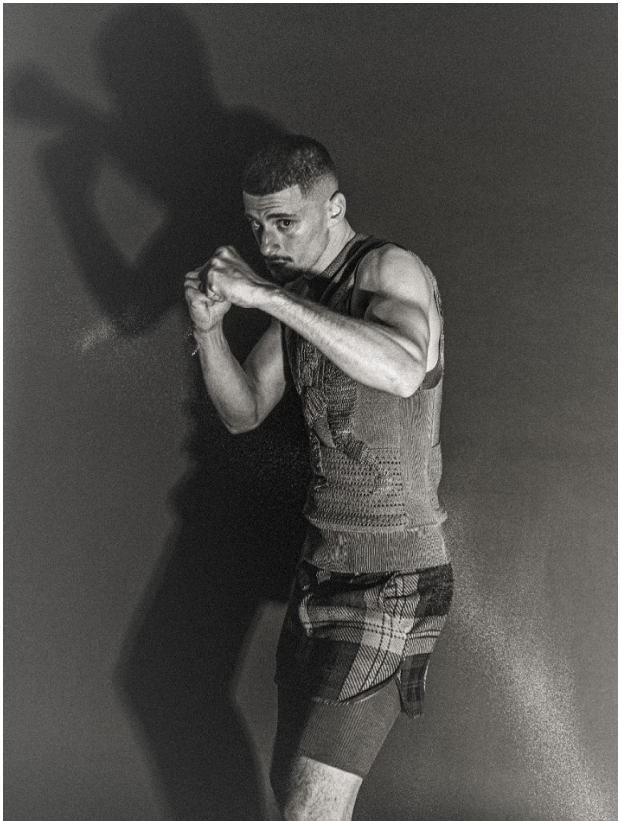

BOSS MODELS

CAPE TOWN

ANIS CHOUG

Height: 189cm Chest: 97cm Waist: 78cm Suit: 40 L Shoe: 10.5 UK Hair: Brown Eyes: Blue/Green