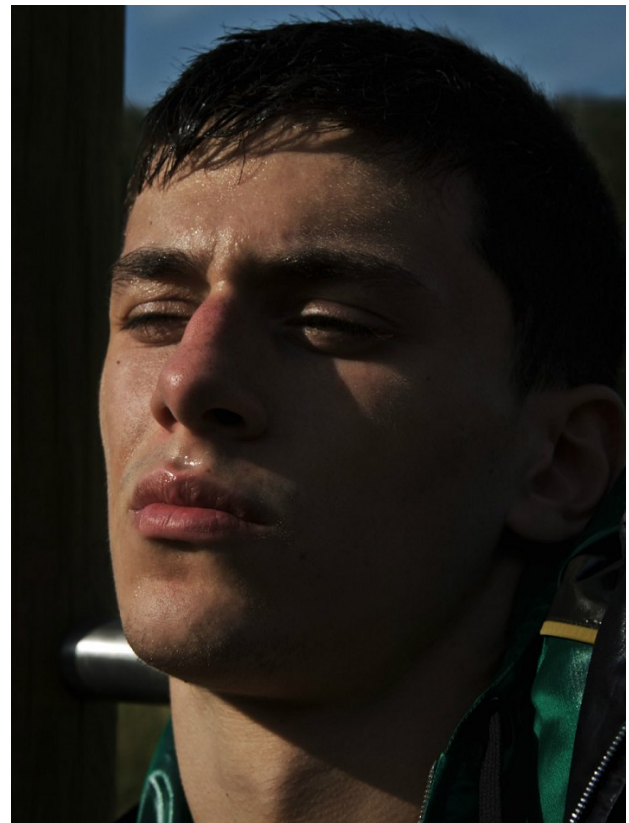

BOSS MODELS

CAPE TOWN

ANIS CHOUG

Height: 189cm Chest: 97cm Waist: 78cm Suit: 40 L Shoe: 10.5 UK Hair: Brown Eyes: Blue/Green