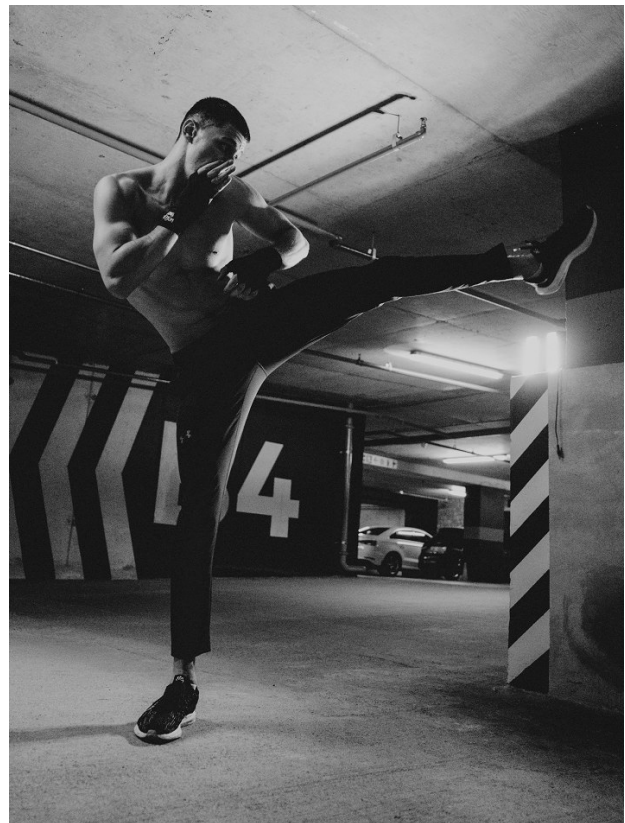

BOSS MODELS

CAPE TOWN

ANIS CHOUG

Height: 189cm Chest: 97cm Waist: 78cm Suit: 40 L Shoe: 10.5 UK Hair: Brown Eyes: Blue/Green