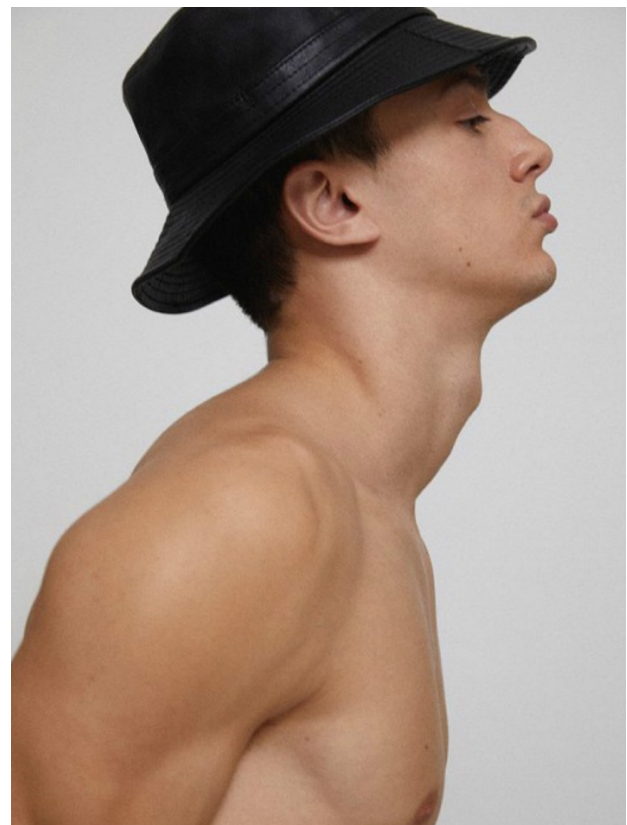

BOSS MODELS

CAPE TOWN

ANIS CHOUG

Height: 189cm Chest: 97cm Waist: 78cm Suit: 40 L Shoe: 10.5 UK Hair: Brown Eyes: Blue/Green