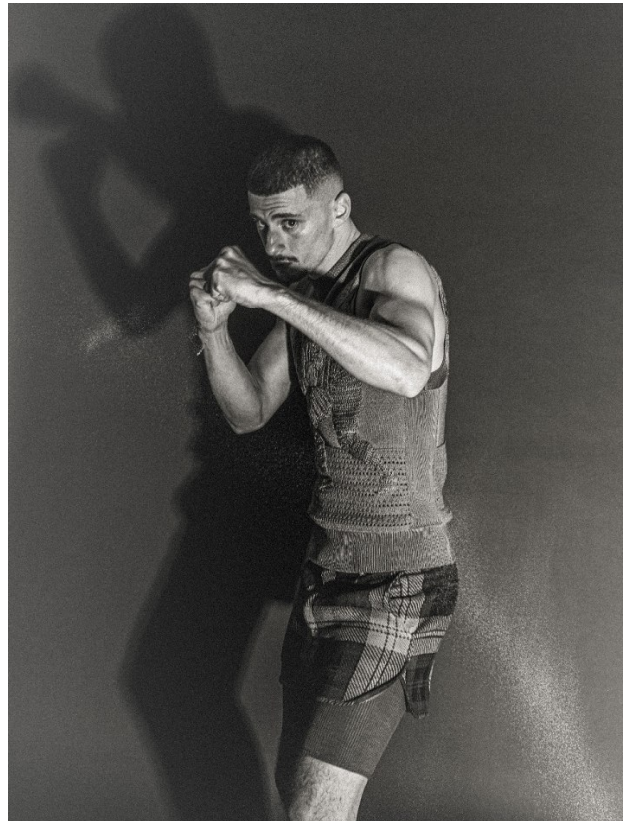

BOSS MODELS

CAPE TOWN

ANIS CHOUG

Height: 189cm Chest: 97cm Waist: 78cm Suit: 40 L Shoe: 10.5 UK Hair: Brown Eyes: Blue/Green