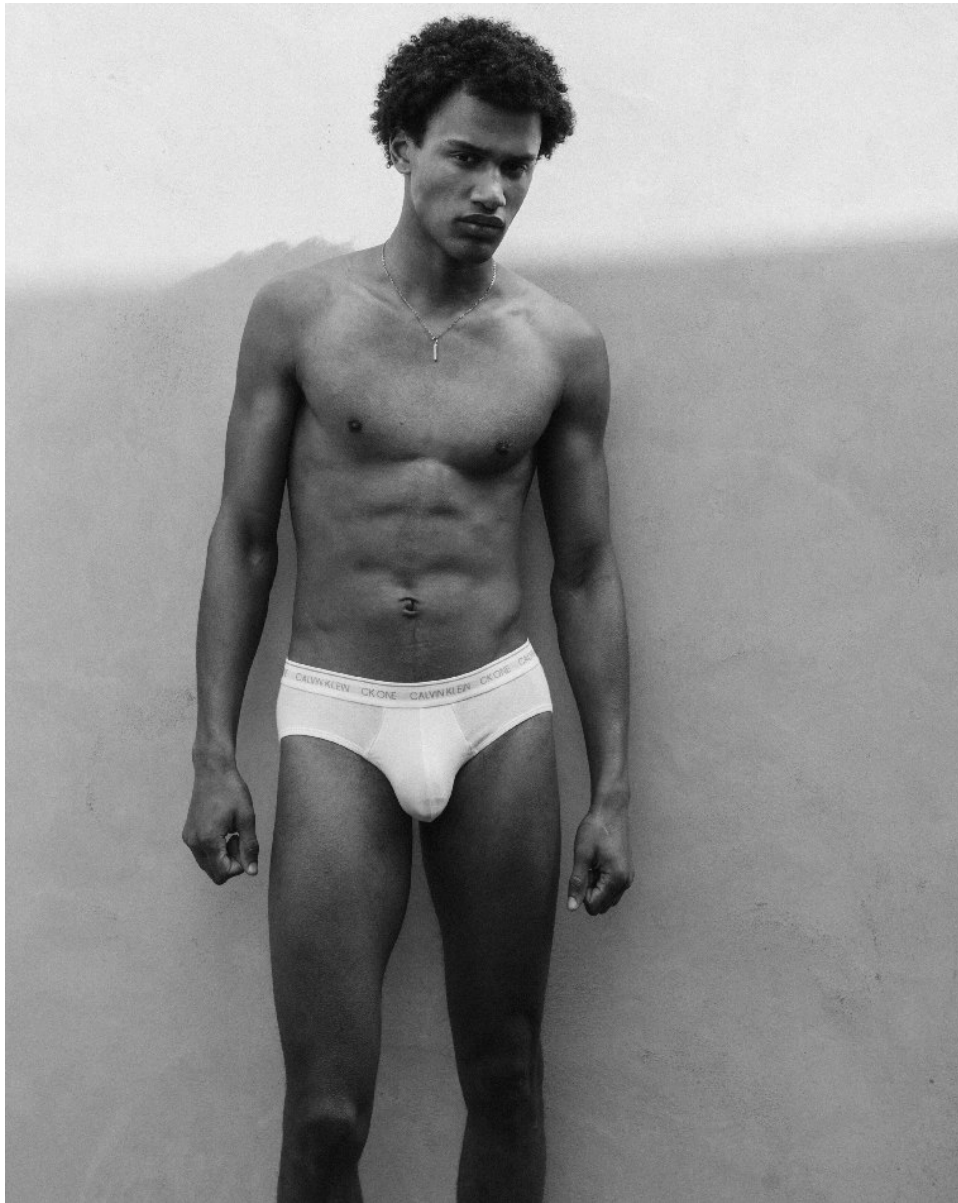

BOSS MODELS

CAPE TOWN

DRISS SENNE

Height: 189cm Chest: 96cm Waist: 75cm Suit: 38 L Shoe: 10.5 UK Hair: Black Eyes: Brown