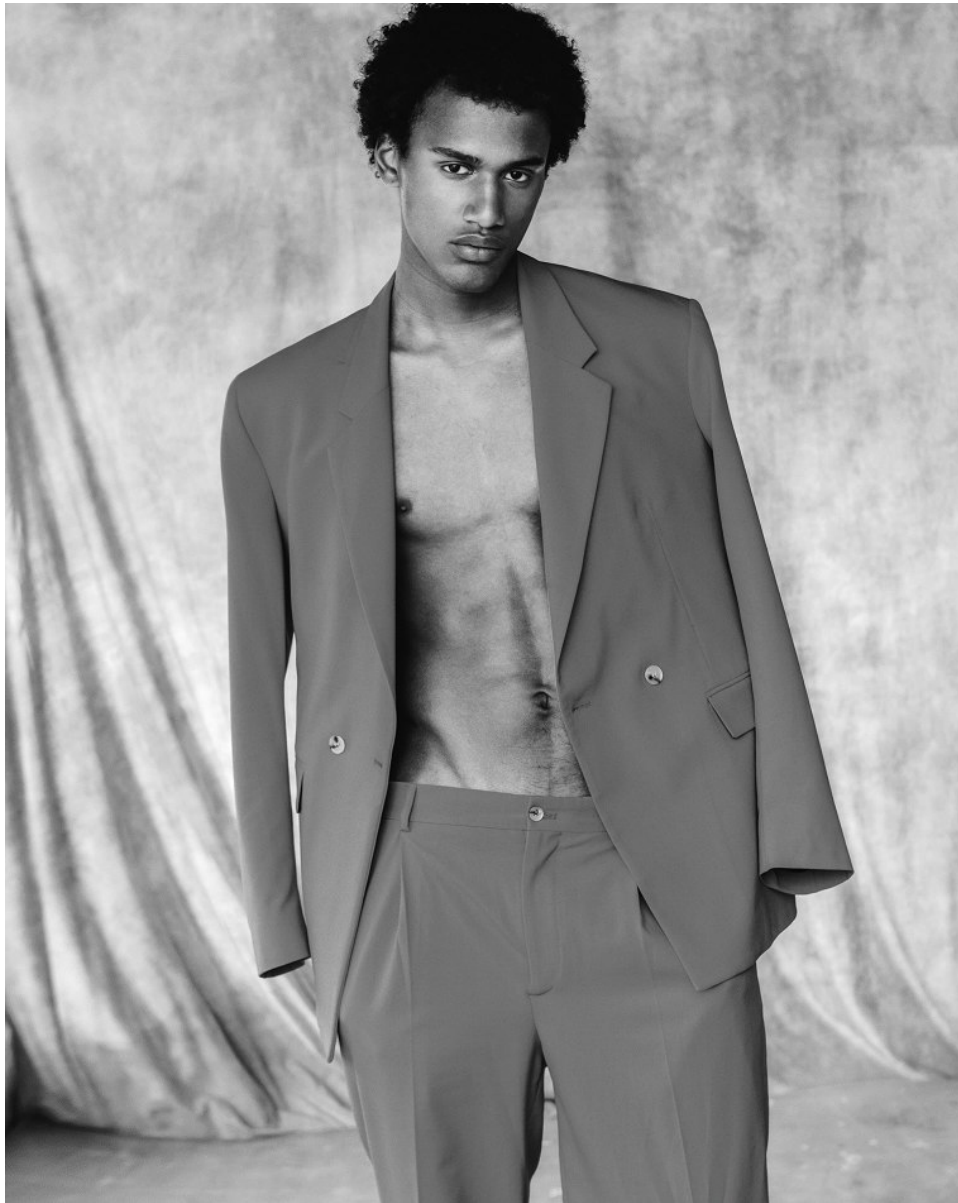

BOSS MODELS

CAPE TOWN

DRISS SENNE

Height: 189cm Chest: 96cm Waist: 75cm Suit: 38 L Shoe: 10.5 UK Hair: Black Eyes: Brown