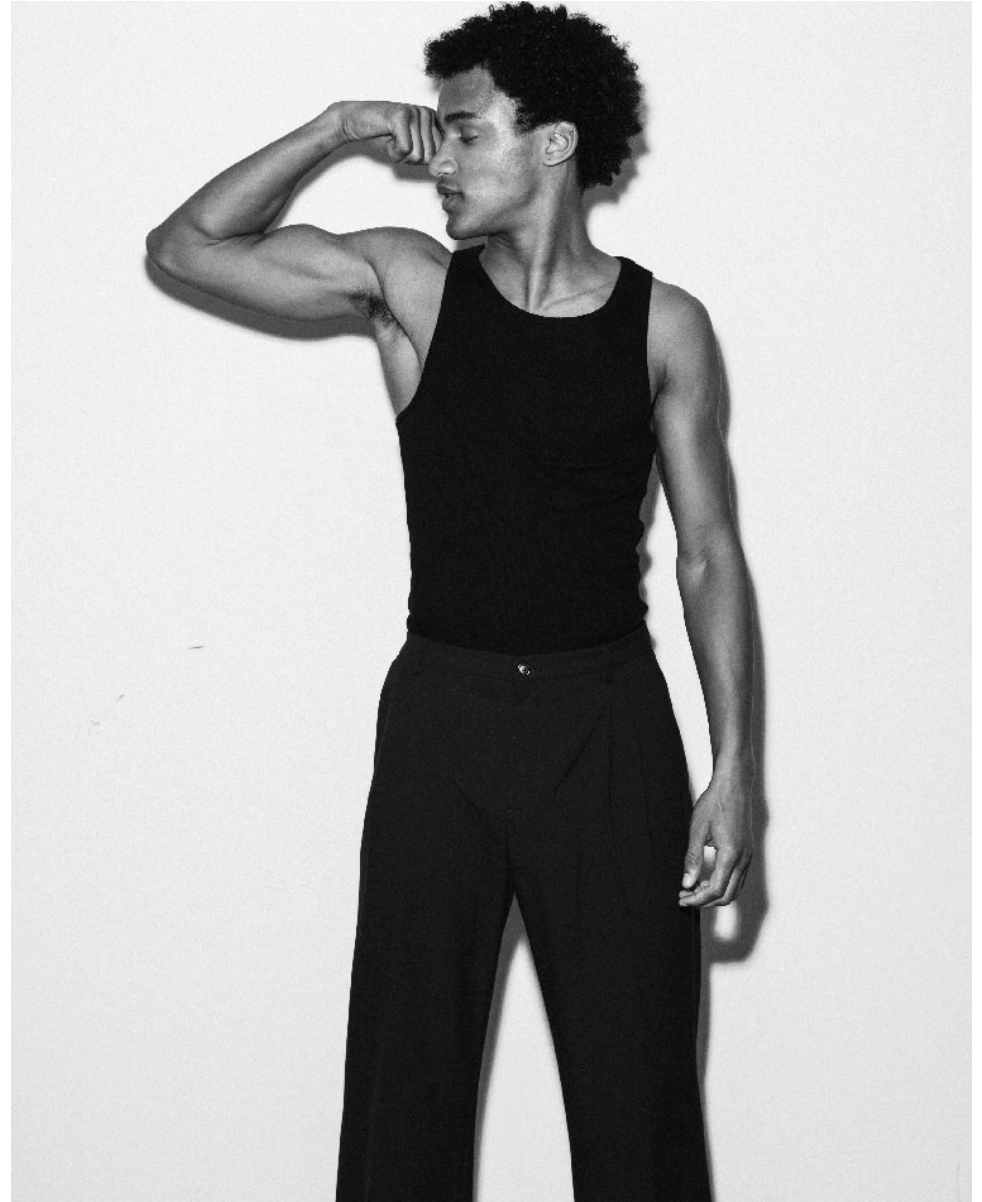

BOSS MODELS

CAPE TOWN

DRISS SENNE

Height: 189cm Chest: 96cm Waist: 75cm Suit: 38 L Shoe: 10.5 UK Hair: Black Eyes: Brown