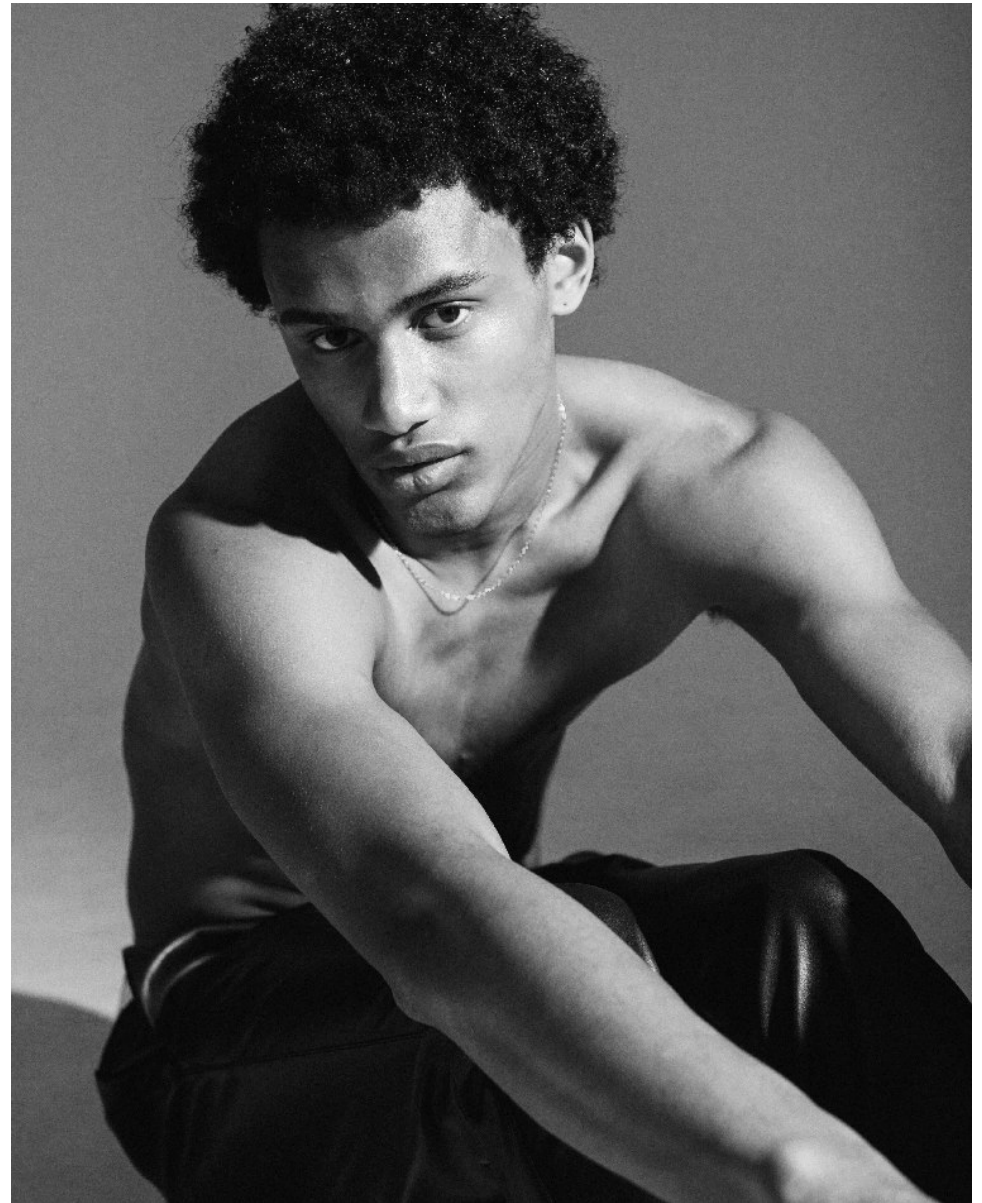

BOSS MODELS

CAPE TOWN

DRISS SENNE

Height: 189cm Chest: 96cm Waist: 75cm Suit: 38 L Shoe: 10.5 UK Hair: Black Eyes: Brown