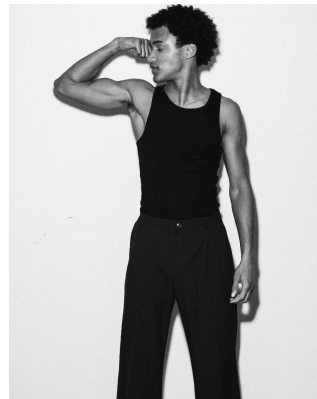

BOSS MODELS

CAPE TOWN

DRISS SENNE

Height: 189cm Chest: 96cm Waist: 75cm Suit: 38 L Shoe: 10.5 UK Hair: Black Eyes: Brown

BOSS MODELS

CAPE TOWN

DRISS SENNE

Height: 189cm Chest: 96cm Waist: 75cm Suit: 38 L Shoe: 10.5 UK Hair: Black Eyes: Brown

BOSS MODELS

CAPE TOWN

DRISS SENNE

Height: 189cm Chest: 96cm Waist: 75cm Suit: 38 L Shoe: 10.5 UK Hair: Black Eyes: Brown