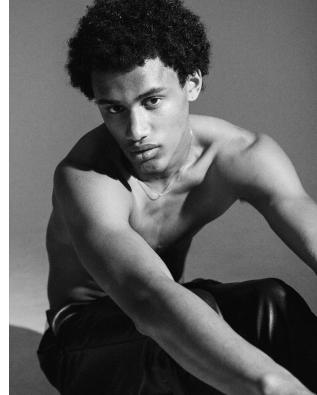

BOSS MODELS

CAPE TOWN

DRISS SENNE

Height: 189cm Chest: 96cm Waist: 75cm Suit: 38 L Shoe: 10.5 UK Hair: Black Eyes: Brown

BOSS MODELS

CAPE TOWN

DRISS SENNE

Height: 189cm Chest: 96cm Waist: 75cm Suit: 38 L Shoe: 10.5 UK Hair: Black Eyes: Brown

BOSS MODELS

CAPE TOWN

DRISS SENNE

Height: 189cm Chest: 96cm Waist: 75cm Suit: 38 L Shoe: 10.5 UK Hair: Black Eyes: Brown