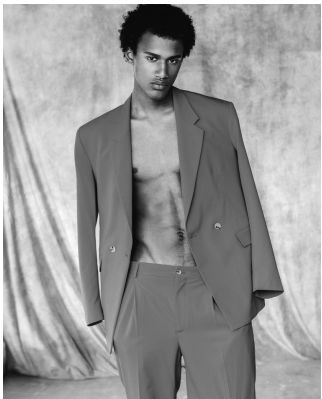

BOSS MODELS

CAPE TOWN

DRISS SENNE

Height: 189cm Chest: 96cm Waist: 75cm Suit: 38 L Shoe: 10.5 UK Hair: Black Eyes: Brown

BOSS MODELS

CAPE TOWN

DRISS SENNE

Height: 189cm Chest: 96cm Waist: 75cm Suit: 38 L Shoe: 10.5 UK Hair: Black Eyes: Brown

BOSS MODELS

CAPE TOWN

DRISS SENNE

Height: 189cm Chest: 96cm Waist: 75cm Suit: 38 L Shoe: 10.5 UK Hair: Black Eyes: Brown