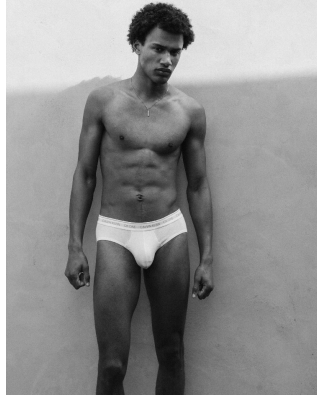

BOSS MODELS

CAPE TOWN

DRISS SENNE

Height: 189cm Chest: 96cm Waist: 75cm Suit: 38 L Shoe: 10.5 UK Hair: Black Eyes: Brown

BOSS MODELS

CAPE TOWN

DRISS SENNE

Height: 189cm Chest: 96cm Waist: 75cm Suit: 38 L Shoe: 10.5 UK Hair: Black Eyes: Brown

BOSS MODELS

CAPE TOWN

DRISS SENNE

Height: 189cm Chest: 96cm Waist: 75cm Suit: 38 L Shoe: 10.5 UK Hair: Black Eyes: Brown