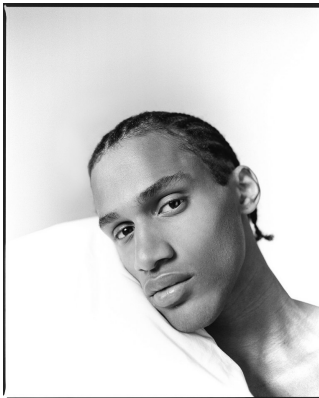

BOSS MODELS

CAPE TOWN

DRISS SENNE

Height: 189cm Chest: 96cm Waist: 75cm Suit: 38 L Shoe: 10.5 UK Hair: Black Eyes: Brown

BOSS MODELS

CAPE TOWN

DRISS SENNE

Height: 189cm Chest: 96cm Waist: 75cm Suit: 38 L Shoe: 10.5 UK Hair: Black Eyes: Brown

BOSS MODELS

CAPE TOWN

DRISS SENNE

Height: 189cm Chest: 96cm Waist: 75cm Suit: 38 L Shoe: 10.5 UK Hair: Black Eyes: Brown