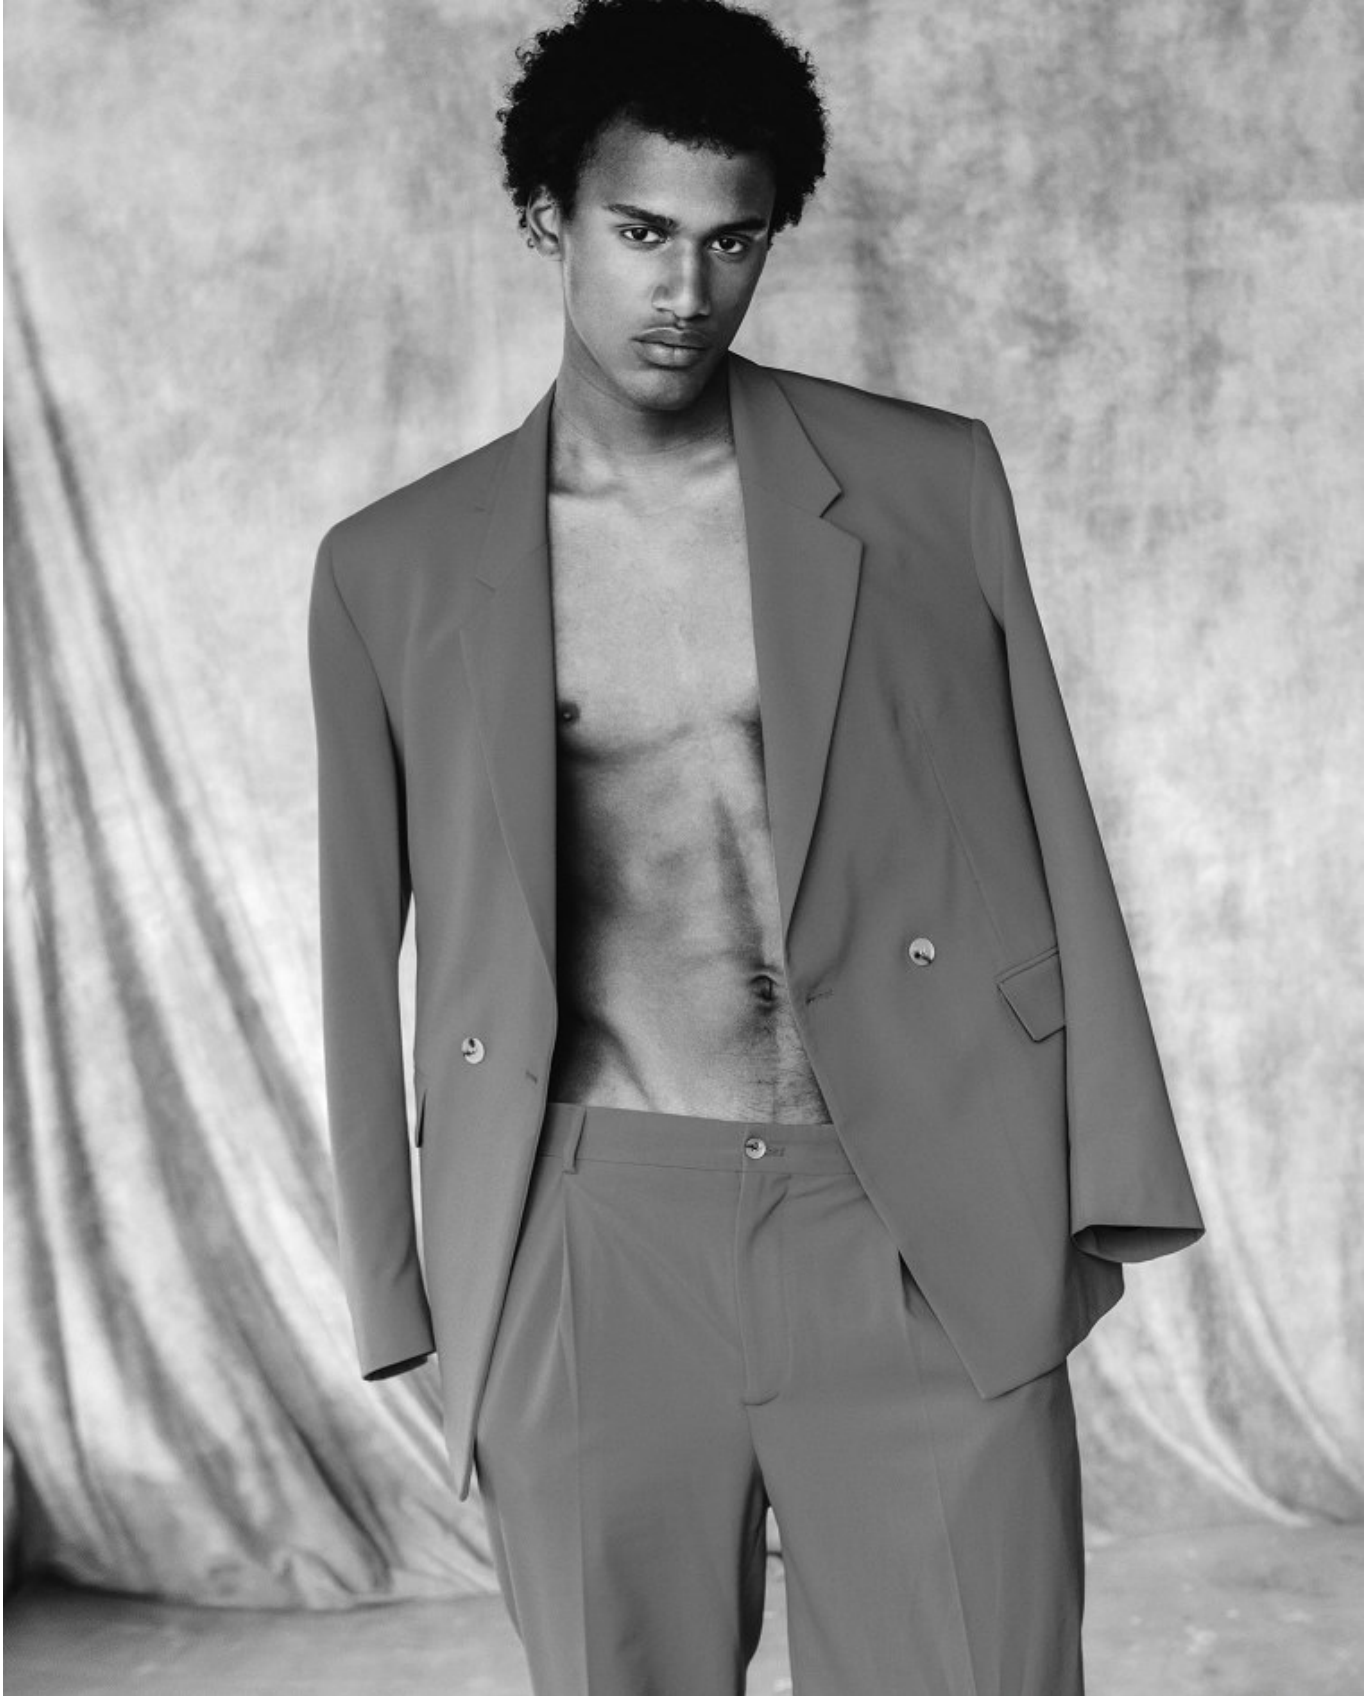

DRISS SENNE

BOSS MODELS

CAPE TOWN

DRISS SENNE

Height: 189cm Chest: 96cm Waist: 75cm Suit: 38 L Shoe: 10.5 UK Hair: Black Eyes: Brown