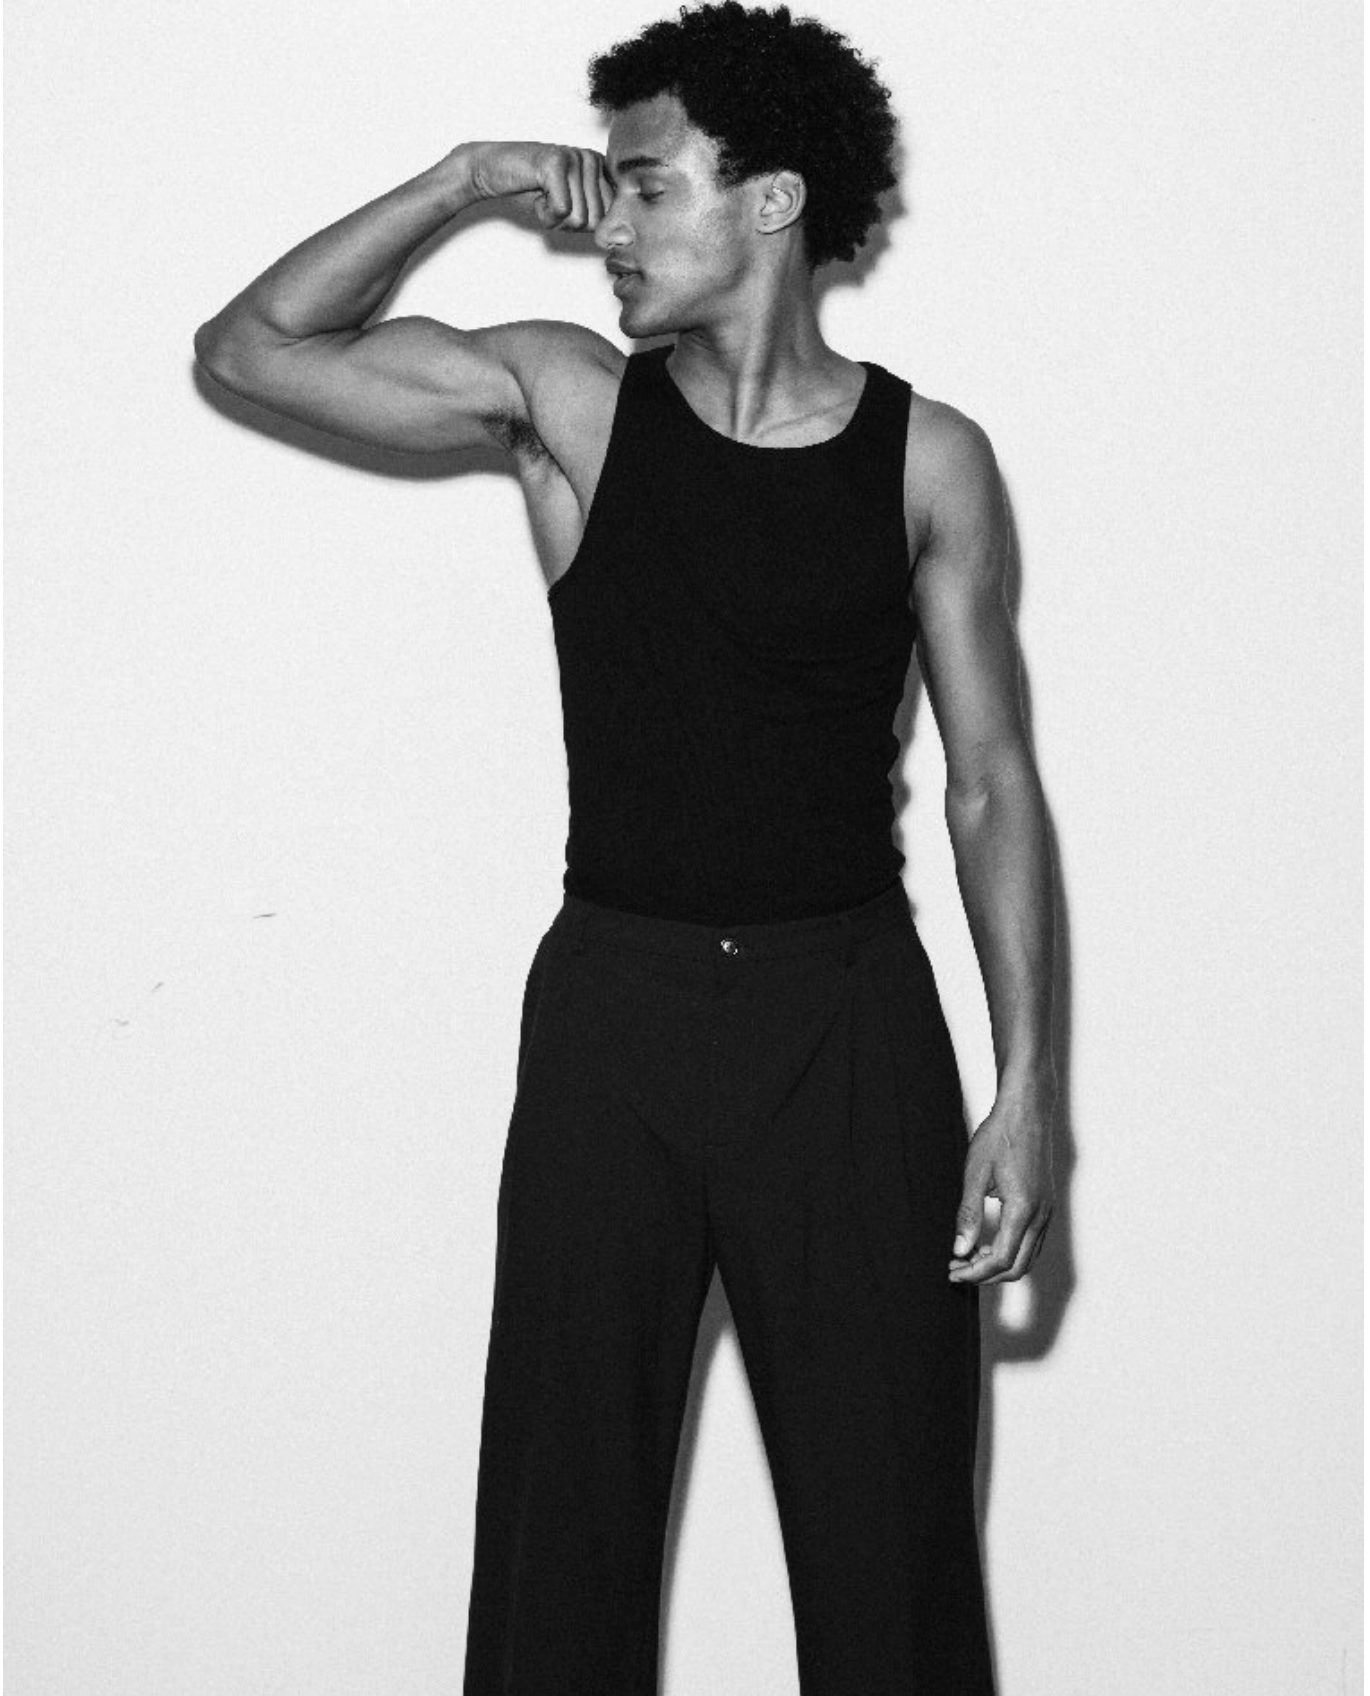

BOSS MODELS

CAPE TOWN

DRISS SENNE

Height: 189cm Chest: 96cm Waist: 75cm Suit: 38 L Shoe: 10.5 UK Hair: Black Eyes: Brown