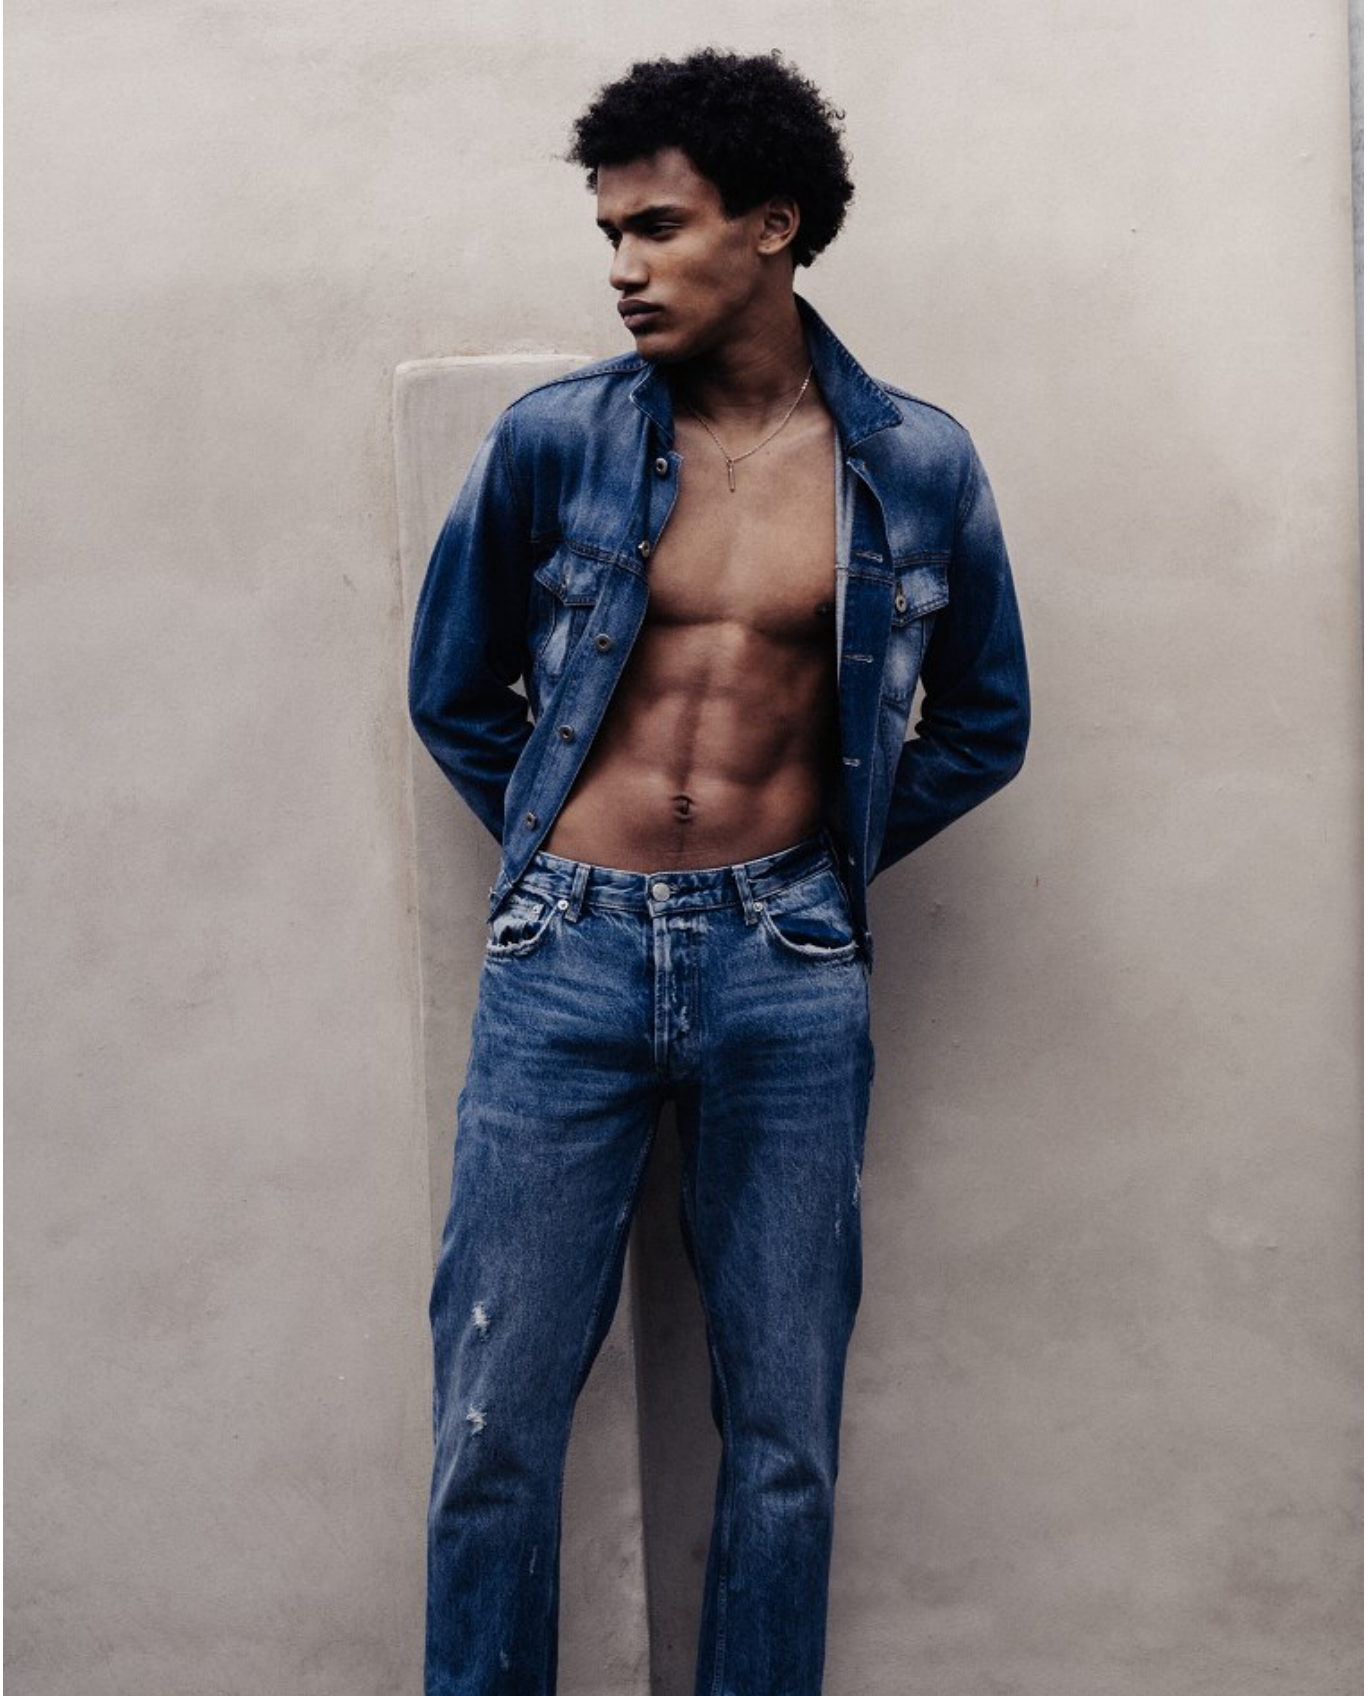

BOSS MODELS

CAPE TOWN

DRISS SENNE

Height: 189cm Chest: 96cm Waist: 75cm Suit: 38 L Shoe: 10.5 UK Hair: Black Eyes: Brown