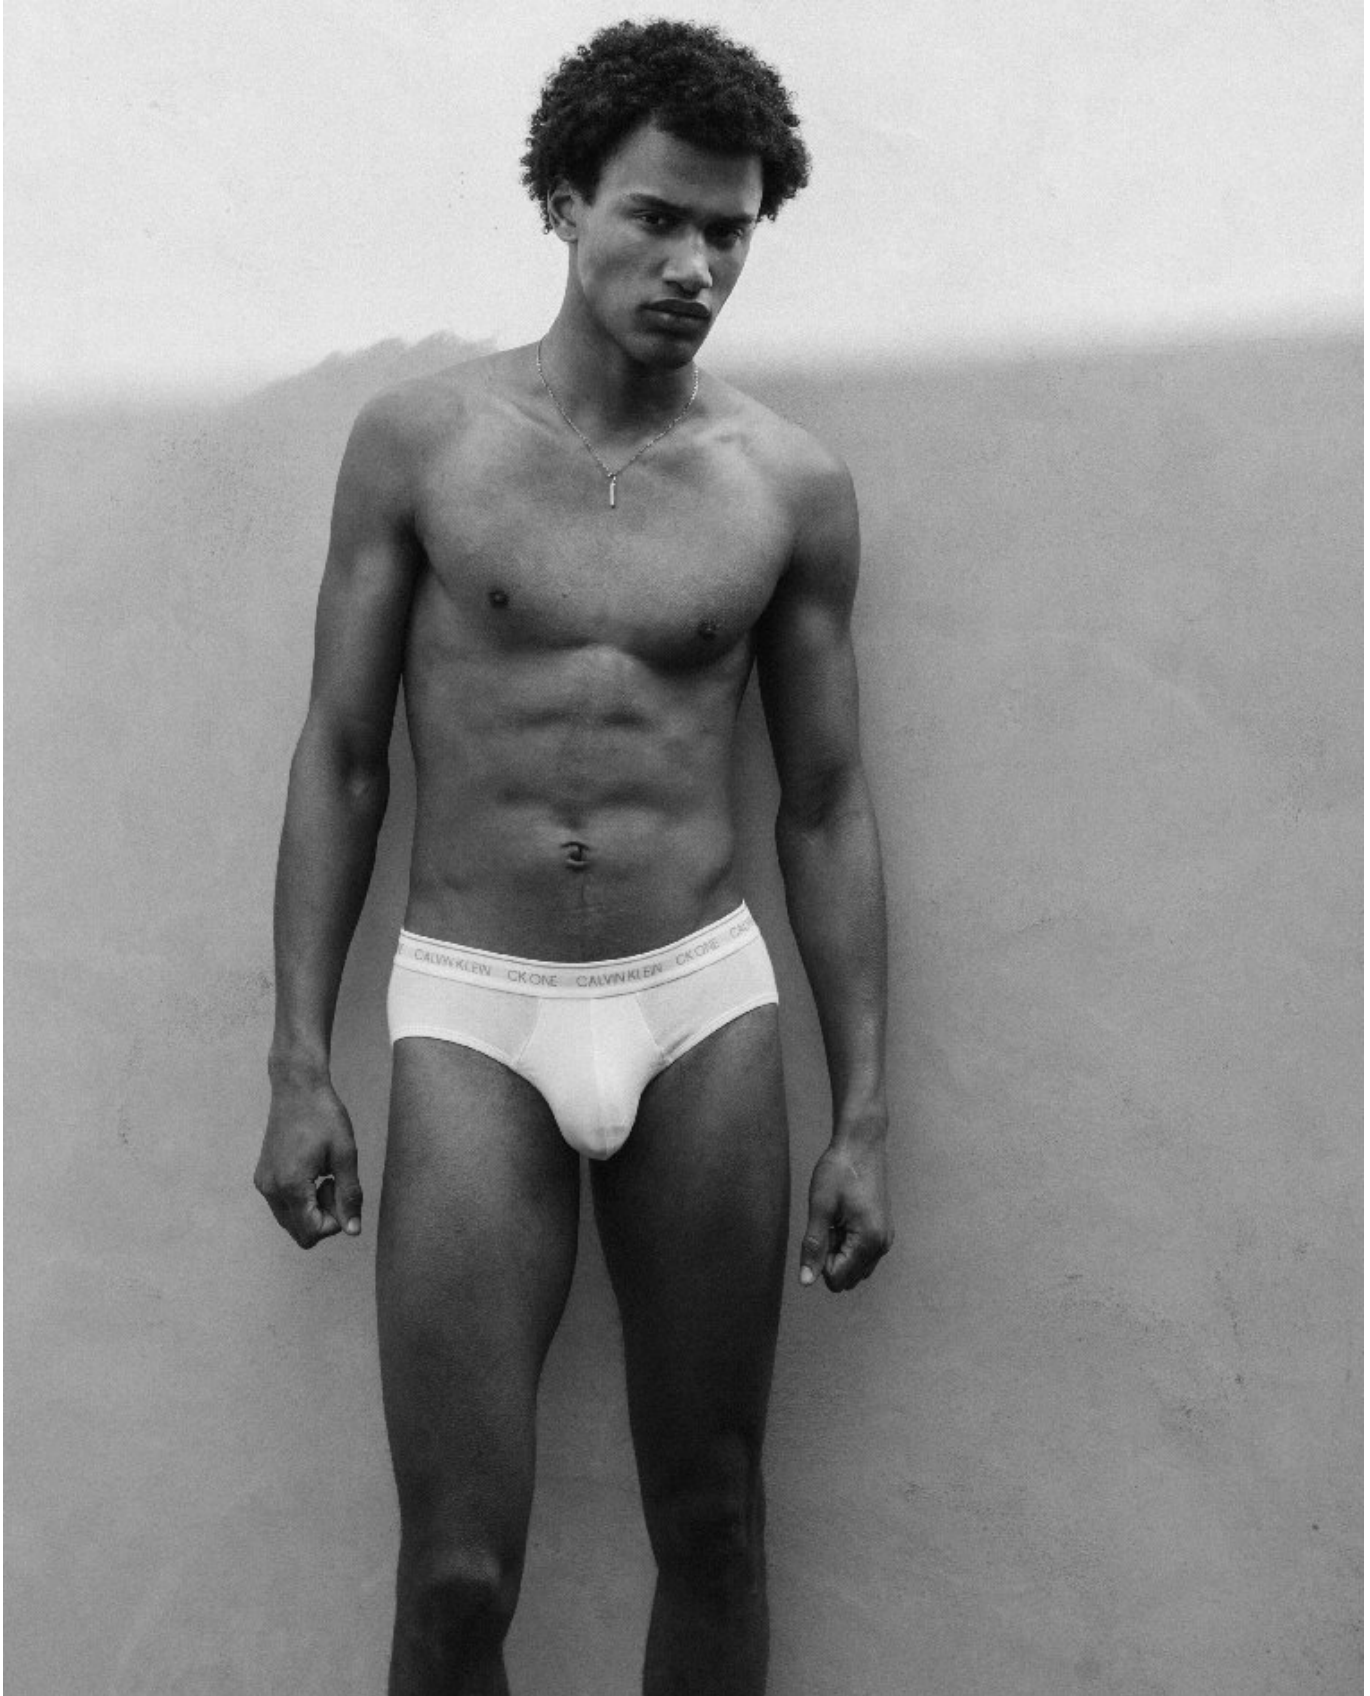

BOSS MODELS

CAPE TOWN

DRISS SENNE

Height: 189cm Chest: 96cm Waist: 75cm Suit: 38 L Shoe: 10.5 UK Hair: Black Eyes: Brown