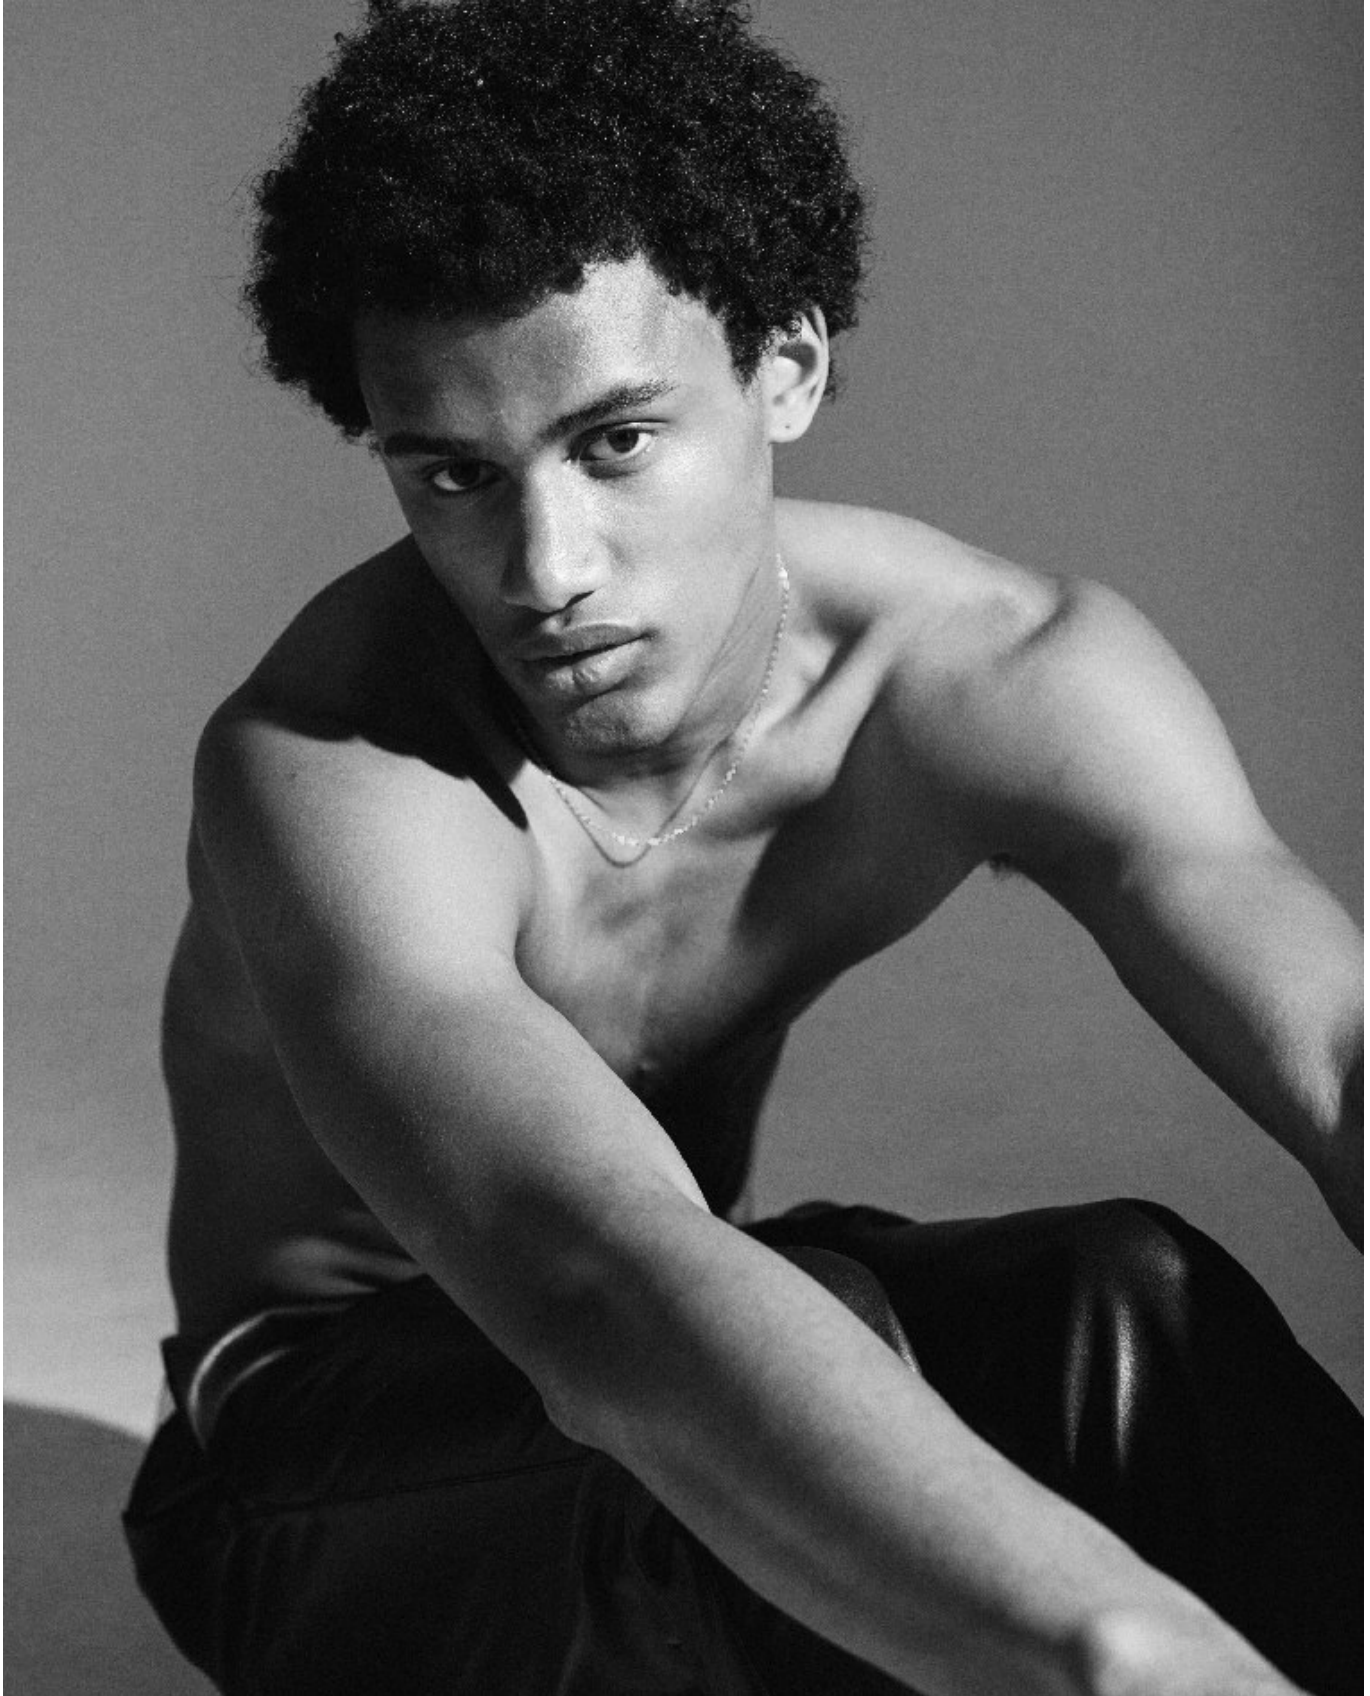

DRISS SENNE

BOSS MODELS

CAPE TOWN

DRISS SENNE

Height: 189cm Chest: 96cm Waist: 75cm Suit: 38 L Shoe: 10.5 UK Hair: Black Eyes: Brown