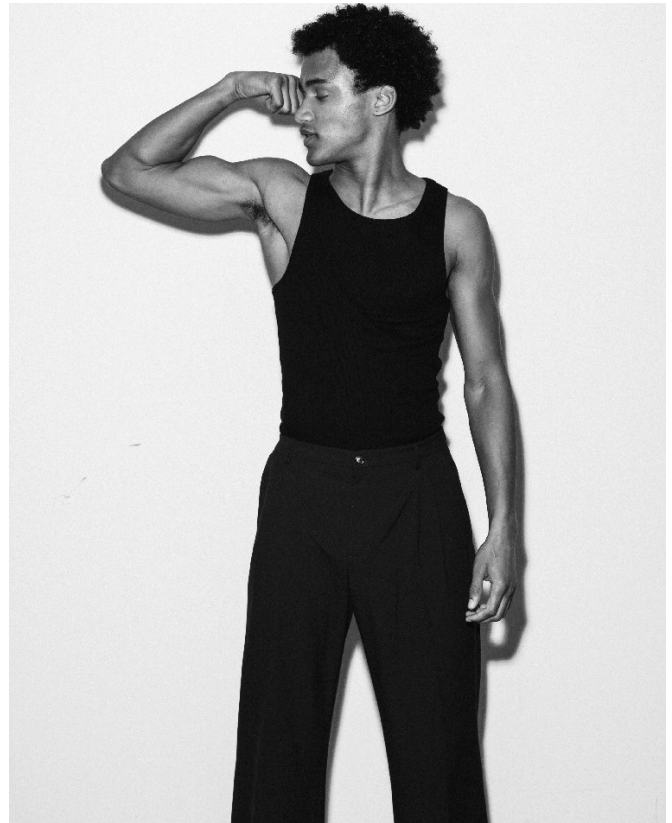

BOSS MODELS

CAPE TOWN

DRISS SENNE

Height: 189cm Chest: 96cm Waist: 75cm Suit: 38 L Shoe: 10.5 UK Hair: Black Eyes: Brown