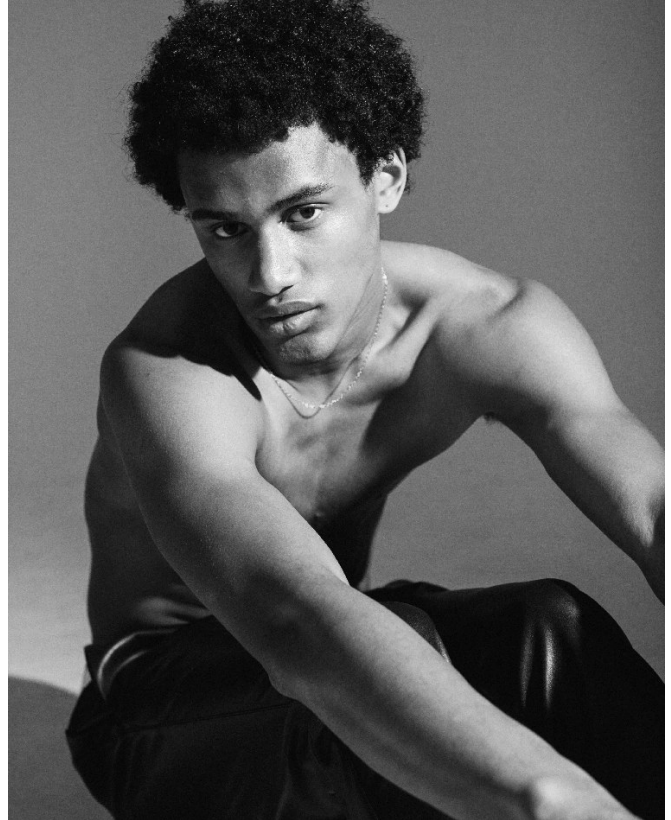

BOSS MODELS

CAPE TOWN

DRISS SENNE

Height: 189cm Chest: 96cm Waist: 75cm Suit: 38 L Shoe: 10.5 UK Hair: Black Eyes: Brown

BOSS MODELS

CAPE TOWN

DRISS SENNE

Height: 189cm Chest: 96cm Waist: 75cm Suit: 38 L Shoe: 10.5 UK Hair: Black Eyes: Brown