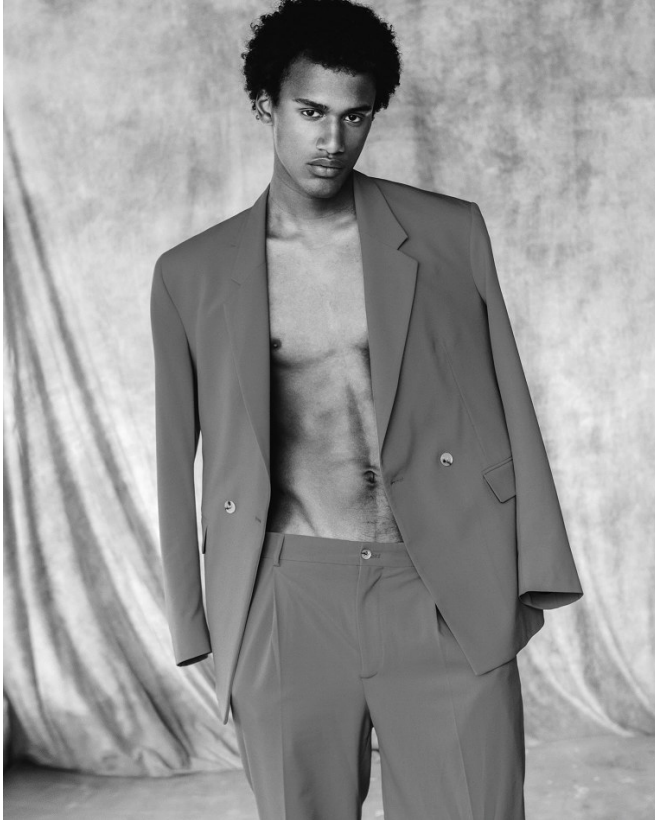

BOSS MODELS

CAPE TOWN

DRISS SENNE

Height: 189cm Chest: 96cm Waist: 75cm Suit: 38 L Shoe: 10.5 UK Hair: Black Eyes: Brown