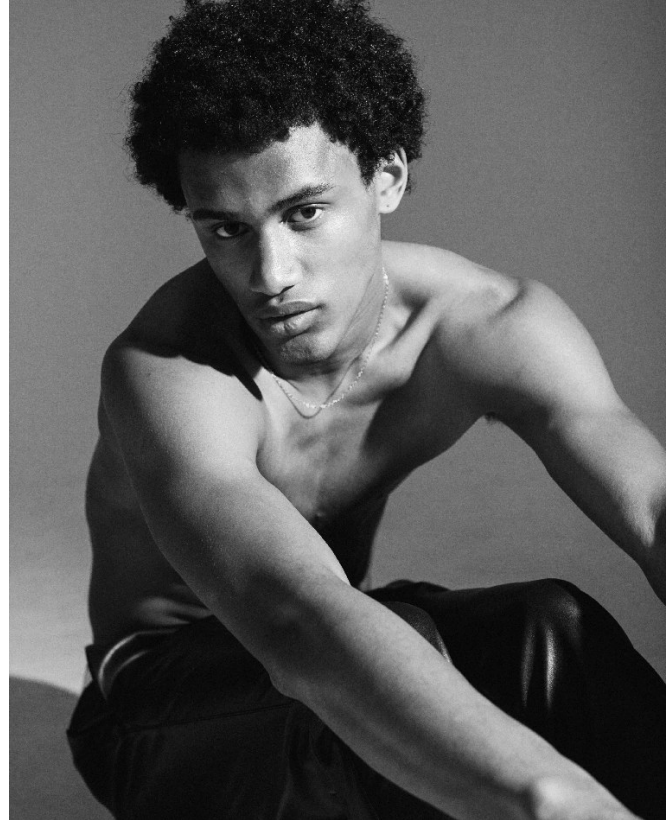

BOSS MODELS

CAPE TOWN

DRISS SENNE

Height: 189cm Chest: 96cm Waist: 75cm Suit: 38 L Shoe: 10.5 UK Hair: Black Eyes: Brown

BOSS MODELS

CAPE TOWN

DRISS SENNE

Height: 189cm Chest: 96cm Waist: 75cm Suit: 38 L Shoe: 10.5 UK Hair: Black Eyes: Brown