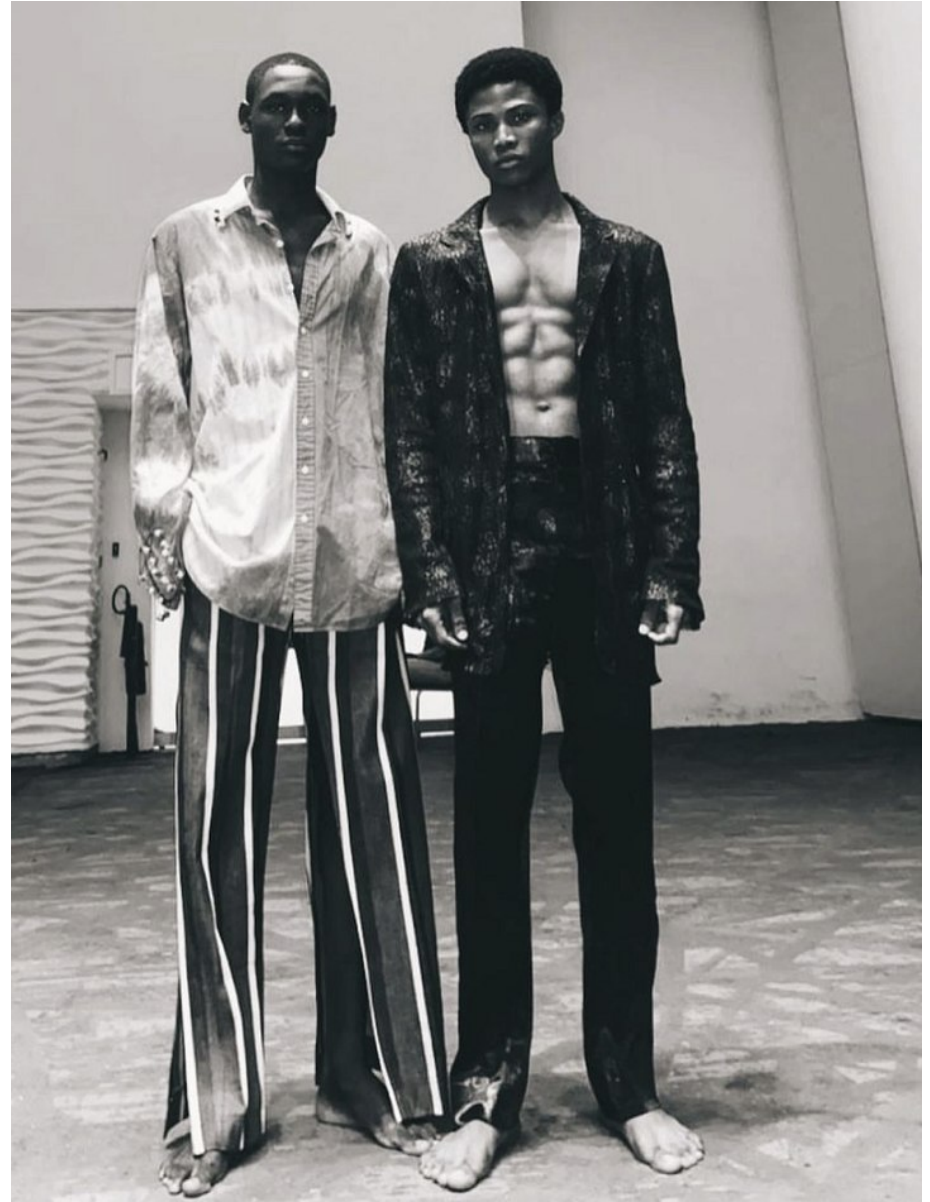

BOSS MODELS

CAPE TOWN

DIVINE ENEJA

Height: 187cm Chest: 92cm Waist: 78cm Suit: 38 R Shoe: 10 UK Hair: Black Eyes: Brown