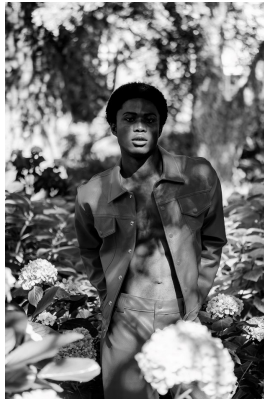

BOSS MODELS

CAPE TOWN

DIVINE ENEJA

Height: 187cm Chest: 92cm Waist: 78cm Suit: 38 R Shoe: 10 UK Hair: Black Eyes: Brown

BOSS MODELS

CAPE TOWN

DIVINE ENEJA

Height: 187cm Chest: 92cm Waist: 78cm Suit: 38 R Shoe: 10 UK Hair: Black Eyes: Brown