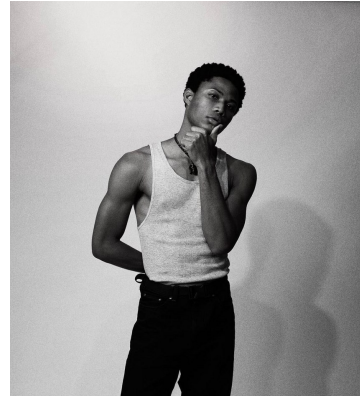

BOSS MODELS

CAPE TOWN

DIVINE ENEJA

Height: 187cm Chest: 92cm Waist: 78cm Suit: 38 R Shoe: 10 UK Hair: Black Eyes: Brown

BOSS MODELS

CAPE TOWN

DIVINE ENEJA

Height: 187cm Chest: 92cm Waist: 78cm Suit: 38 R Shoe: 10 UK Hair: Black Eyes: Brown