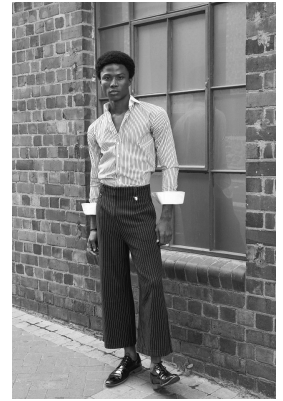

BOSS MODELS

CAPE TOWN

DIVINE ENEJA

Height: 187cm Chest: 92cm Waist: 78cm Suit: 38 R Shoe: 10 UK Hair: Black Eyes: Brown

BOSS MODELS

CAPE TOWN

DIVINE ENEJA

Height: 187cm Chest: 92cm Waist: 78cm Suit: 38 R Shoe: 10 UK Hair: Black Eyes: Brown