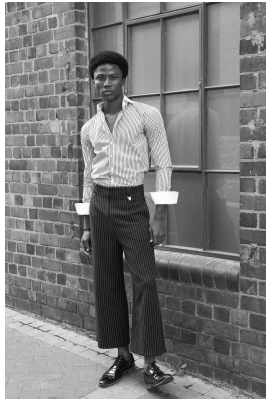

BOSS MODELS

CAPE TOWN

DIVINE ENEJA

Height: 187cm Chest: 92cm Waist: 78cm Suit: 38 R Shoe: 10 UK Hair: Black Eyes: Brown

BOSS MODELS

CAPE TOWN

DIVINE ENEJA

Height: 187cm Chest: 92cm Waist: 78cm Suit: 38 R Shoe: 10 UK Hair: Black Eyes: Brown