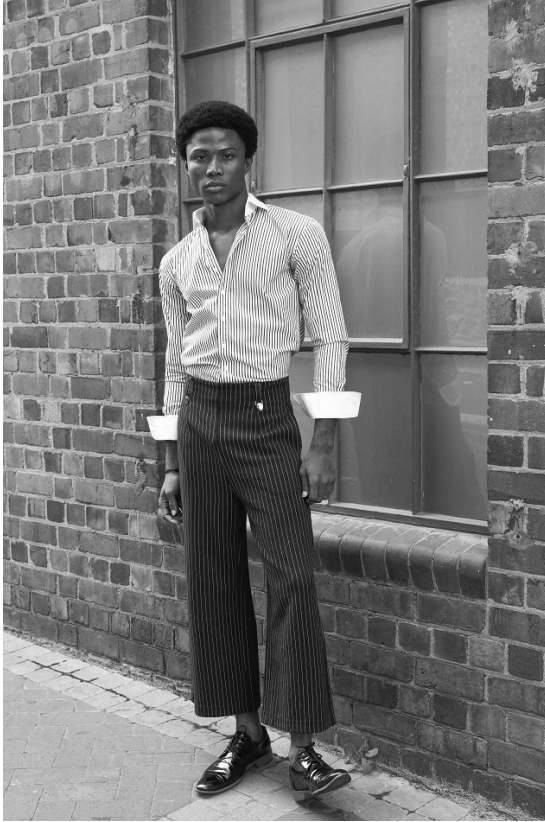

BOSS MODELS

CAPE TOWN

DIVINE ENEJA

Height: 187cm Chest: 92cm Waist: 78cm Suit: 38 R Shoe: 10 UK Hair: Black Eyes: Brown

BOSS MODELS

CAPE TOWN

DIVINE ENEJA

Height: 187cm Chest: 92cm Waist: 78cm Suit: 38 R Shoe: 10 UK Hair: Black Eyes: Brown