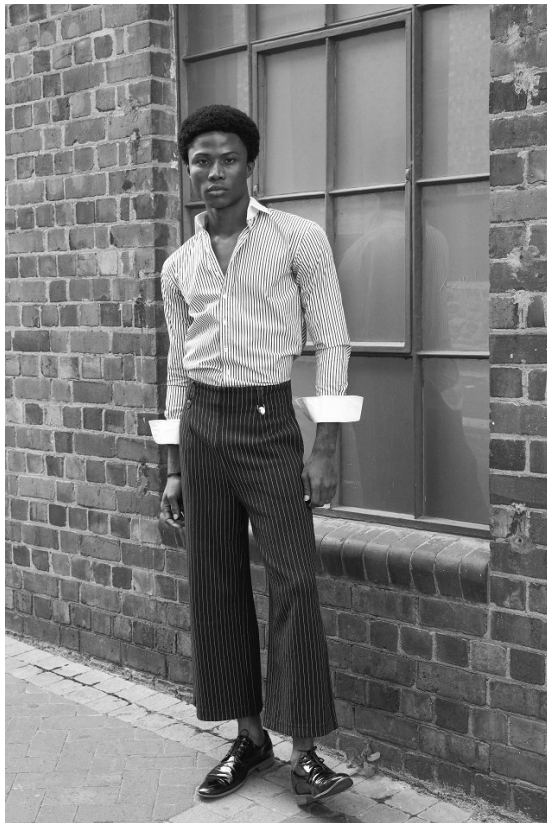

BOSS MODELS

CAPE TOWN

DIVINE ENEJA

Height: 187cm Chest: 92cm Waist: 78cm Suit: 38 R Shoe: 10 UK Hair: Black Eyes: Brown

BOSS MODELS

CAPE TOWN

DIVINE ENEJA

Height: 187cm Chest: 92cm Waist: 78cm Suit: 38 R Shoe: 10 UK Hair: Black Eyes: Brown