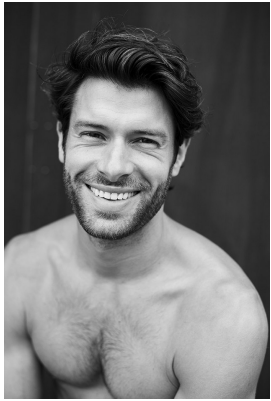

# BOSS MODELS

CAPE TOWN

## JOAN PASTOR

Height: 189cm Chest: 99cm Waist: 85cm Suit: 40 L Shoe: 8.5 UK Hair: Brown Eyes: Hazel