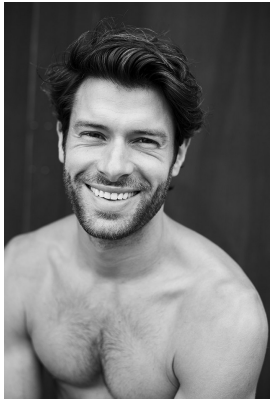

BOSS MODELS

CAPE TOWN

JOAN PASTOR

Height: 189cm Chest: 99cm Waist: 85cm Suit: 40 L Shoe: 8.5 UK Hair: Brown Eyes: Hazel

BOSS MODELS

CAPE TOWN

JOAN PASTOR

Height: 189cm Chest: 99cm Waist: 85cm Suit: 40 L Shoe: 8.5 UK Hair: Brown Eyes: Hazel

BOSS MODELS

CAPE TOWN

JOAN PASTOR

Height: 189cm Chest: 99cm Waist: 85cm Suit: 40 L Shoe: 8.5 UK Hair: Brown Eyes: Hazel