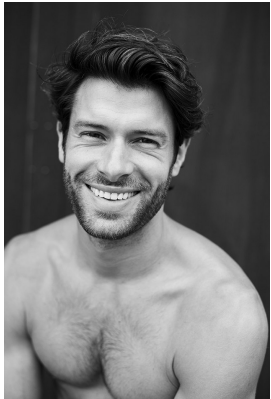

# BOSS MODELS

CAPE TOWN

## JOAN PASTOR

Height: 189cm Chest: 99cm Waist: 85cm Suit: 40 L Shoe: 8.5 UK Hair: Brown Eyes: Hazel

# BOSS MODELS

CAPE TOWN

JOAN PASTOR

Height: 189cm Chest: 99cm Waist: 85cm Suit: 40 L Shoe: 8.5 UK Hair: Brown Eyes: Hazel