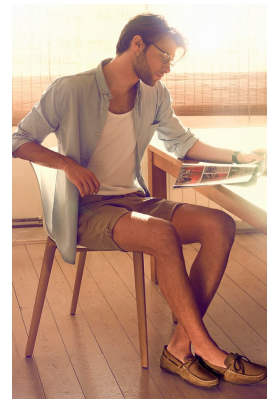

BOSS MODELS

CAPE TOWN

JOAN PASTOR

Height: 189cm Chest: 99cm Waist: 85cm Suit: 40 L Shoe: 8.5 UK Hair: Brown Eyes: Hazel

BOSS MODELS

CAPE TOWN

JOAN PASTOR

Height: 189cm Chest: 99cm Waist: 85cm Suit: 40 L Shoe: 8.5 UK Hair: Brown Eyes: Hazel

BOSS MODELS

CAPE TOWN

JOAN PASTOR

Height: 189cm Chest: 99cm Waist: 85cm Suit: 40 L Shoe: 8.5 UK Hair: Brown Eyes: Hazel