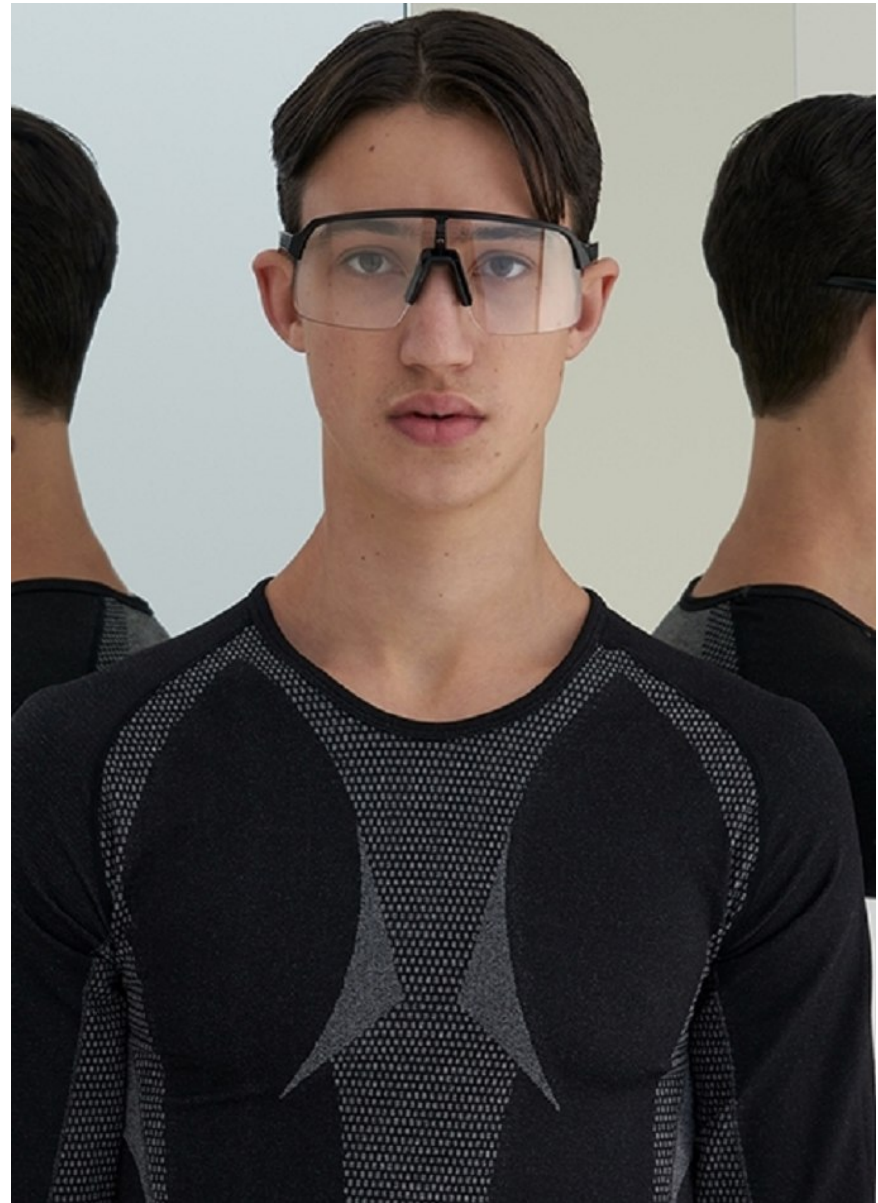

BOSS MODELS

CAPE TOWN

FAUSTO SYLVESTER

Height: 189cm Chest: 92cm Waist: 78cm Suit: 36 R Shoe: 9.5 UK Hair: Brown Eyes: Brown