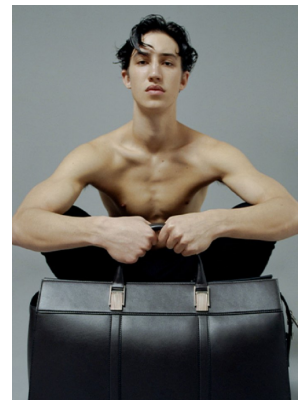

BOSS MODELS

CAPE TOWN

FAUSTO SYLVESTER

Height: 189cm Chest: 92cm Waist: 78cm Suit: 36 R Shoe: 9.5 UK Hair: Brown Eyes: Brown

BOSS MODELS

CAPE TOWN

FAUSTO SYLVESTER

Height: 189cm Chest: 92cm Waist: 78cm Suit: 36 R Shoe: 9.5 UK Hair: Brown Eyes: Brown