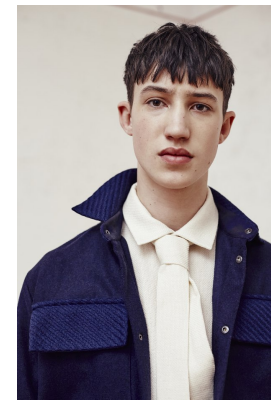

BOSS MODELS

CAPE TOWN

FAUSTO SYLVESTER

Height: 189cm Chest: 92cm Waist: 78cm Suit: 36 R Shoe: 9.5 UK Hair: Brown Eyes: Brown

BOSS MODELS

CAPE TOWN

FAUSTO SYLVESTER

Height: 189cm Chest: 92cm Waist: 78cm Suit: 36 R Shoe: 9.5 UK Hair: Brown Eyes: Brown