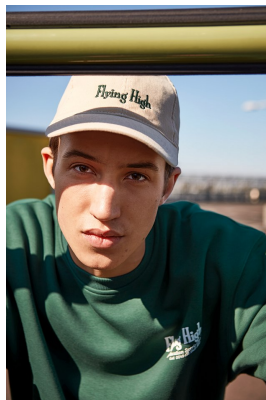

BOSS MODELS

CAPE TOWN

FAUSTO SYLVESTER

Height: 189cm Chest: 92cm Waist: 78cm Suit: 36 R Shoe: 9.5 UK Hair: Brown Eyes: Brown

BOSS MODELS

CAPE TOWN

FAUSTO SYLVESTER

Height: 189cm Chest: 92cm Waist: 78cm Suit: 36 R Shoe: 9.5 UK Hair: Brown Eyes: Brown