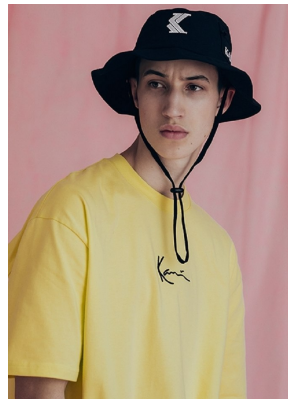

BOSS MODELS

CAPE TOWN

FAUSTO SYLVESTER

Height: 189cm Chest: 92cm Waist: 78cm Suit: 36 R Shoe: 9.5 UK Hair: Brown Eyes: Brown

BOSS MODELS

CAPE TOWN

FAUSTO SYLVESTER

Height: 189cm Chest: 92cm Waist: 78cm Suit: 36 R Shoe: 9.5 UK Hair: Brown Eyes: Brown