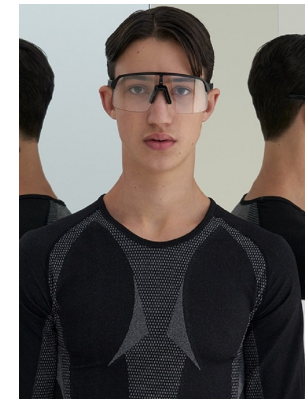

BOSS MODELS

CAPE TOWN

FAUSTO SYLVESTER

Height: 189cm Chest: 92cm Waist: 78cm Suit: 36 R Shoe: 9.5 UK Hair: Brown Eyes: Brown

BOSS MODELS

CAPE TOWN

FAUSTO SYLVESTER

Height: 189cm Chest: 92cm Waist: 78cm Suit: 36 R Shoe: 9.5 UK Hair: Brown Eyes: Brown