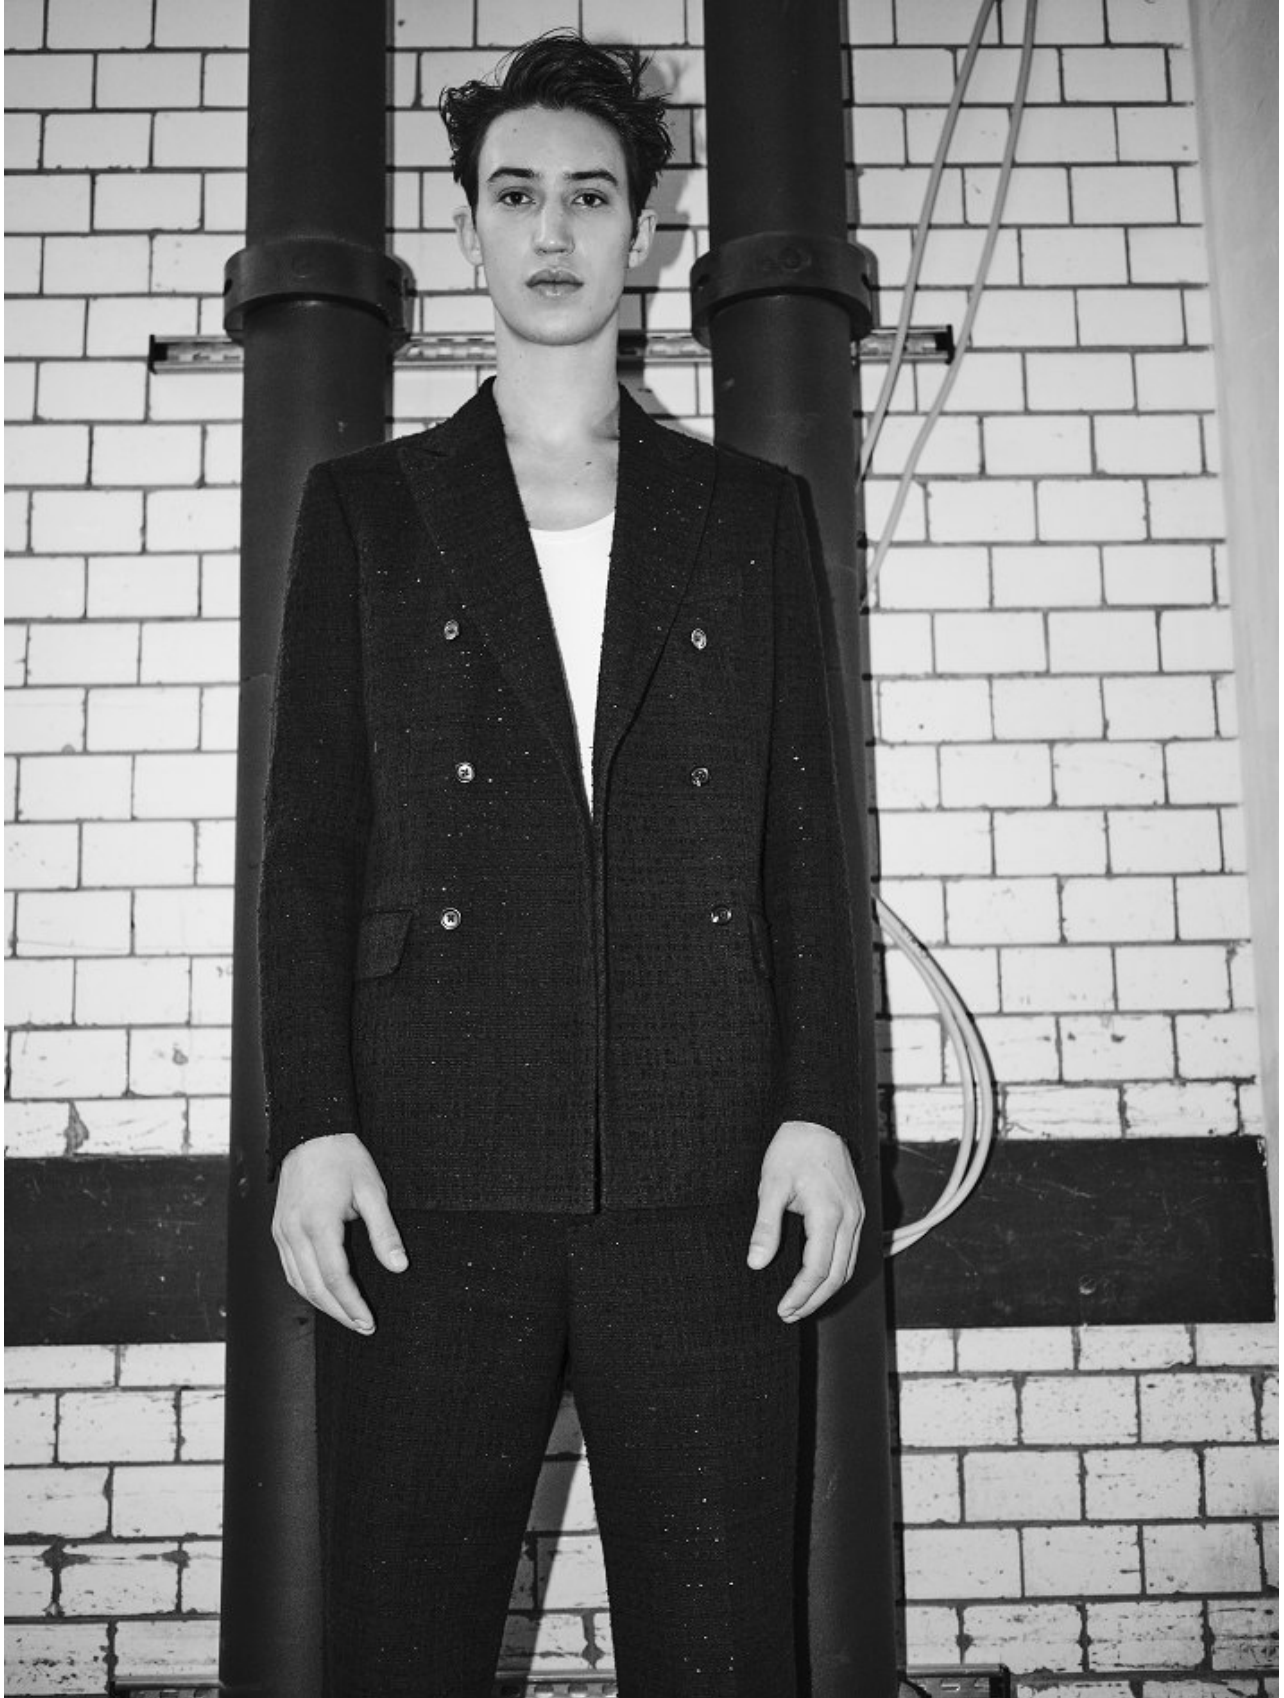

BOSS MODELS

CAPE TOWN

Height: 189cm Chest: 92cm Waist: 78cm Suit: 36 R Shoe: 9.5 UK Hair: Brown Eyes: Brown