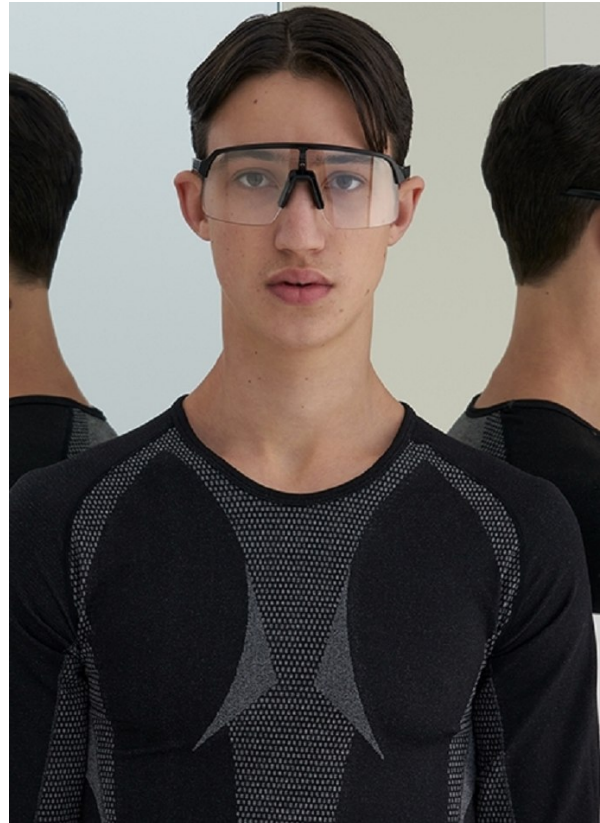

BOSS MODELS

CAPE TOWN

FAUSTO SYLVESTER

Height: 189cm Chest: 92cm Waist: 78cm Suit: 36 R Shoe: 9.5 UK Hair: Brown Eyes: Brown

BOSS MODELS

CAPE TOWN

FAUSTO SYLVESTER

Height: 189cm Chest: 92cm Waist: 78cm Suit: 36 R Shoe: 9.5 UK Hair: Brown Eyes: Brown