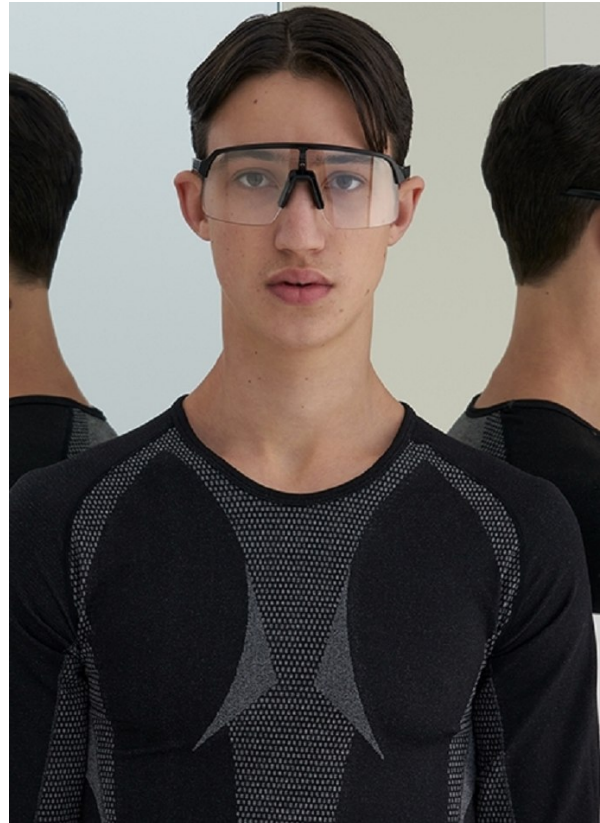

## FAUSTO SYLVESTER

Height: 189cm Chest: 92cm Waist: 78cm Suit: 36 R Shoe: 9.5 UK Hair: Brown Eyes: Brown

# BOSS MODELS

CAPE TOWN