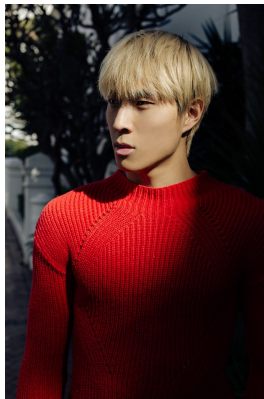

# BOSS MODELS

CAPE TOWN

MUZI LI

Height: 183cm Chest: 96cm Waist: 77cm Suit: 38 R Shoe: 9.5 UK Hair: Black Eyes: Brown

# BOSS MODELS

CAPE TOWN