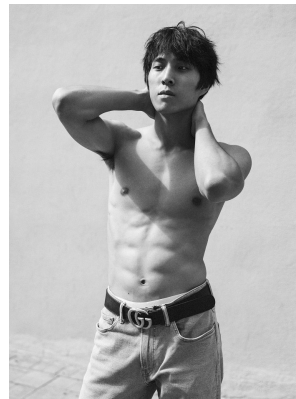

# BOSS MODELS

CAPE TOWN

MUZI LI

Height: 183cm Chest: 96cm Waist: 77cm Suit: 38 R Shoe: 9.5 UK Hair: Black Eyes: Brown

# BOSS MODELS

CAPE TOWN

## MUZI LI

Height: 183cm Chest: 96cm Waist: 77cm Suit: 38 R Shoe: 9.5 UK Hair: Black Eyes: Brown