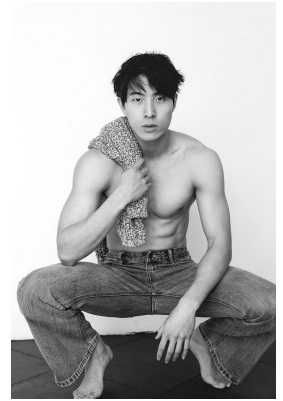

# BOSS MODELS

CAPE TOWN

MUZI LI

Height: 183cm Chest: 96cm Waist: 77cm Suit: 38 R Shoe: 9.5 UK Hair: Black Eyes: Brown

# BOSS MODELS

CAPE TOWN

## MUZI LI

Height: 183cm Chest: 96cm Waist: 77cm Suit: 38 R Shoe: 9.5 UK Hair: Black Eyes: Brown