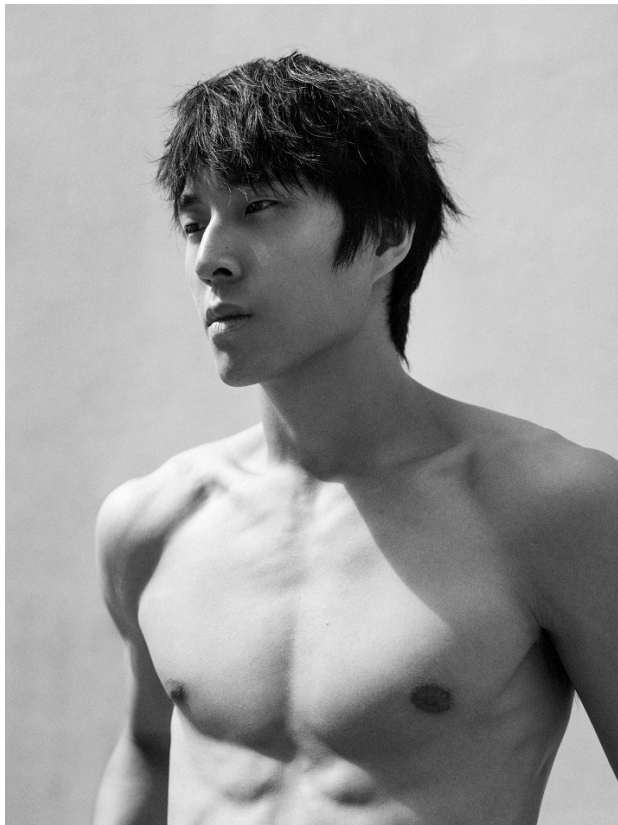

BOSS MODELS

CAPE TOWN

MUZI LI

Height: 183cm Chest: 96cm Waist: 77cm Suit: 38 R Shoe: 9.5 UK Hair: Black Eyes: Brown

BOSS MODELS

CAPE TOWN

MUZI LI

Height: 183cm Chest: 96cm Waist: 77cm Suit: 38 R Shoe: 9.5 UK Hair: Black Eyes: Brown

BOSS MODELS

CAPE TOWN

MUZI LI

Height: 183cm Chest: 96cm Waist: 77cm Suit: 38 R Shoe: 9.5 UK Hair: Black Eyes: Brown