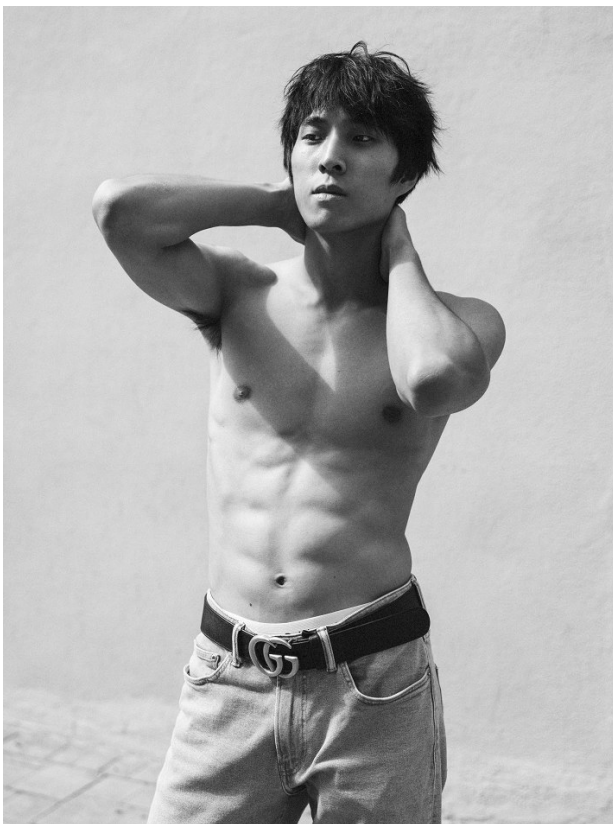

BOSS MODELS

CAPE TOWN

MUZI LI

Height: 183cm Chest: 96cm Waist: 77cm Suit: 38 R Shoe: 9.5 UK Hair: Black Eyes: Brown

BOSS MODELS

CAPE TOWN

MUZI LI

Height: 183cm Chest: 96cm Waist: 77cm Suit: 38 R Shoe: 9.5 UK Hair: Black Eyes: Brown

BOSS MODELS

CAPE TOWN

MUZI LI

Height: 183cm Chest: 96cm Waist: 77cm Suit: 38 R Shoe: 9.5 UK Hair: Black Eyes: Brown