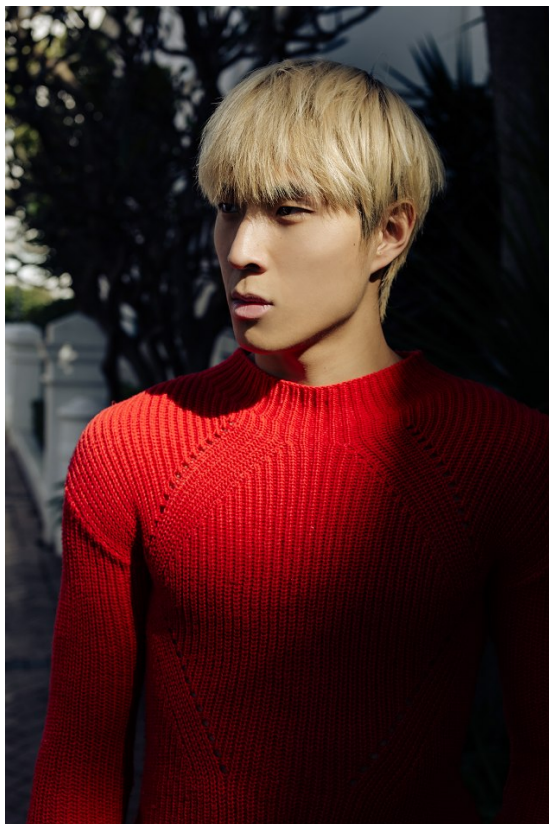

BOSS MODELS

CAPE TOWN

MUZI LI

Height: 183cm Chest: 96cm Waist: 77cm Suit: 38 R Shoe: 9.5 UK Hair: Black Eyes: Brown