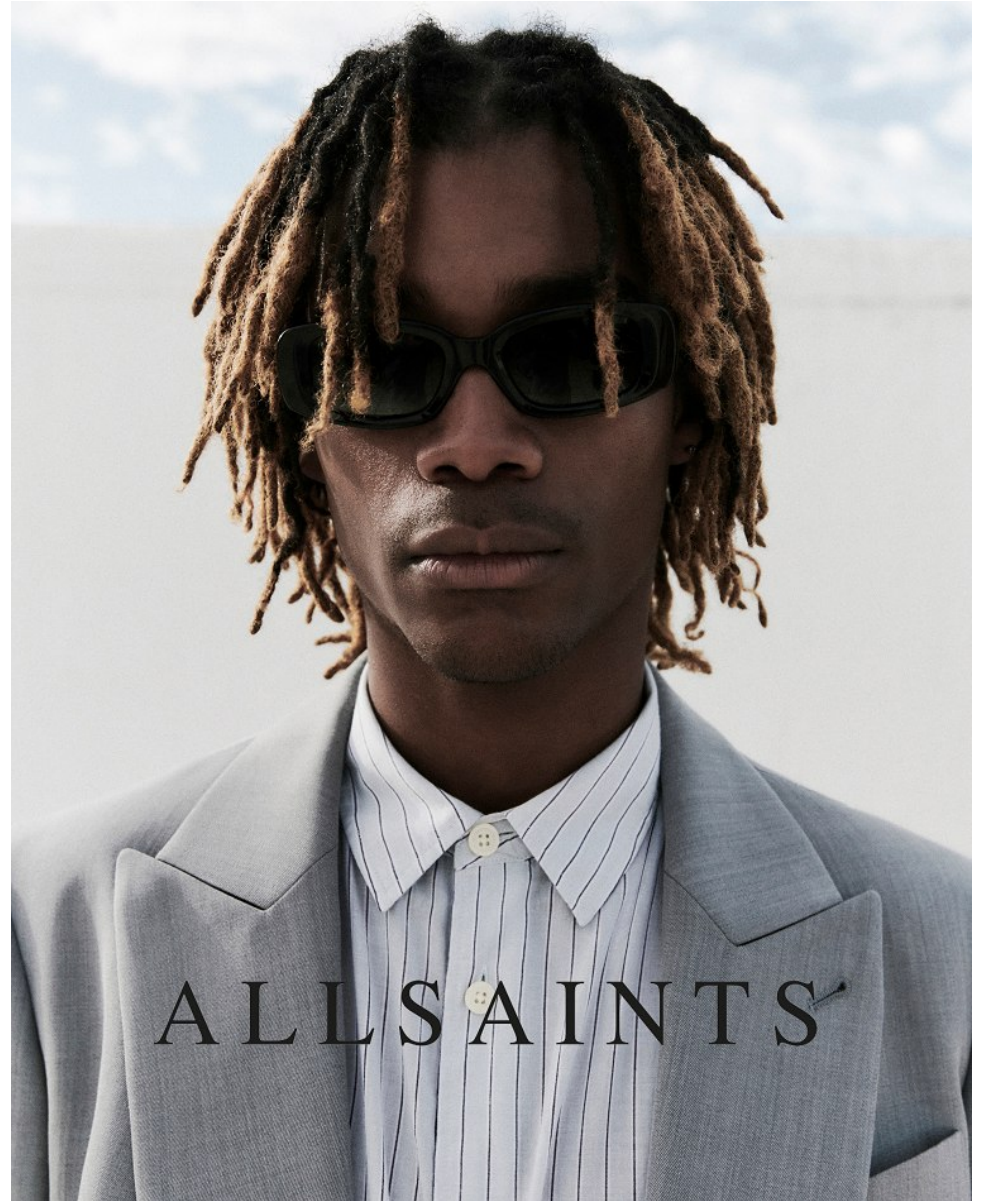

# BOSS MODELS

CAPE TOWN

KANOKI BARNETT

Height: 183cm Chest: 84cm Waist: 69cm Shoe: 9.5 UK Hair: Black Eyes: Brown