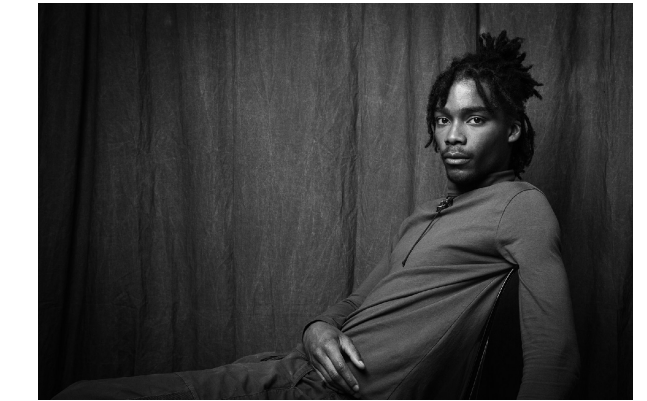

BOSS MODELS

CAPE TOWN

KANOKI BARNETT

Height: 183cm Chest: 84cm Waist: 69cm Shoe: 9.5 UK Hair: Black Eyes: Brown

BOSS MODELS

CAPE TOWN

KANOKI BARNETT

Height: 183cm Chest: 84cm Waist: 69cm Shoe: 9.5 UK Hair: Black Eyes: Brown