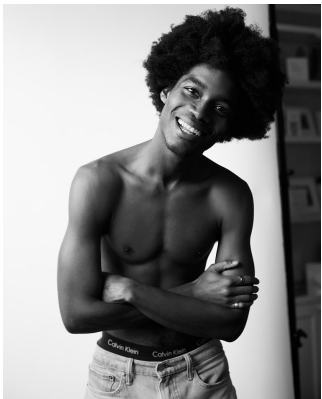

BOSS MODELS

CAPE TOWN

KANOKI BARNETT

Height: 183cm Chest: 84cm Waist: 69cm Shoe: 9.5 UK Hair: Black Eyes: Brown

BOSS MODELS

CAPE TOWN

KANOKI BARNETT

Height: 183cm Chest: 84cm Waist: 69cm Shoe: 9.5 UK Hair: Black Eyes: Brown