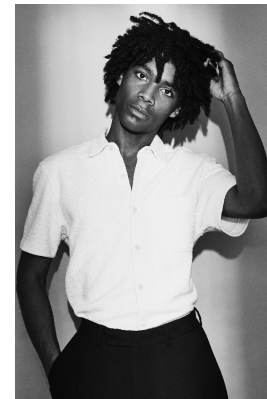

BOSS MODELS

CAPE TOWN

KANOKI BARNETT

Height: 183cm Chest: 84cm Waist: 69cm Shoe: 9.5 UK Hair: Black Eyes: Brown

BOSS MODELS

CAPE TOWN

KANOKI BARNETT

Height: 183cm Chest: 84cm Waist: 69cm Shoe: 9.5 UK Hair: Black Eyes: Brown