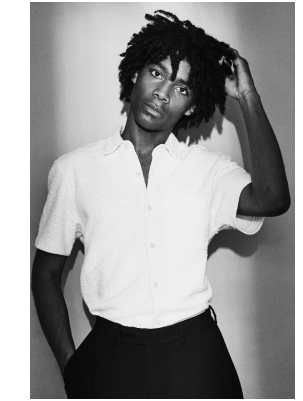

BOSS MODELS

CAPE TOWN

KANOKI BARNETT

Height: 183cm Chest: 84cm Waist: 69cm Shoe: 9.5 UK Hair: Black Eyes: Brown

BOSS MODELS

CAPE TOWN

KANOKI BARNETT

Height: 183cm Chest: 84cm Waist: 69cm Shoe: 9.5 UK Hair: Black Eyes: Brown