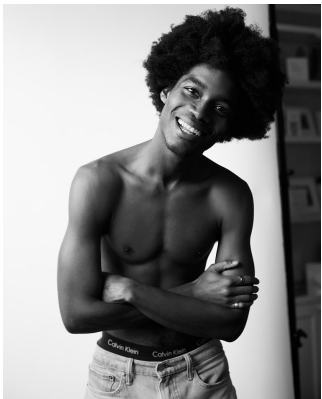

# BOSS MODELS

CAPE TOWN

## KANOKI BARNETT

Height: 183cm Chest: 84cm Waist: 69cm Shoe: 9.5 UK Hair: Black Eyes: Brown