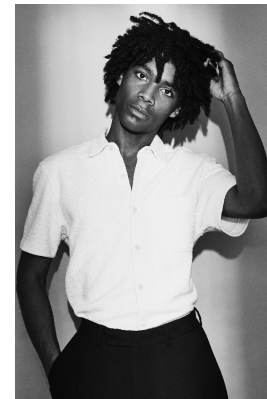

# BOSS MODELS

CAPE TOWN

## KANOKI BARNETT

Height: 183cm Chest: 84cm Waist: 69cm Shoe: 9.5 UK Hair: Black Eyes: Brown