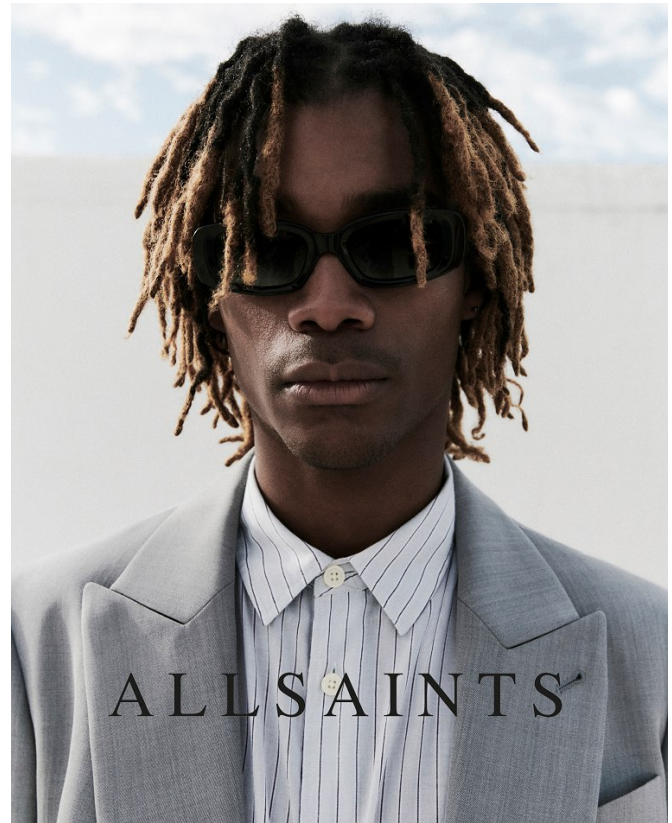

BOSS MODELS

CAPE TOWN

KANOKI BARNETT

Height: 183cm Chest: 84cm Waist: 69cm Shoe: 9.5 UK Hair: Black Eyes: Brown

BOSS MODELS

CAPE TOWN

KANOKI BARNETT

Height: 183cm Chest: 84cm Waist: 69cm Shoe: 9.5 UK Hair: Black Eyes: Brown