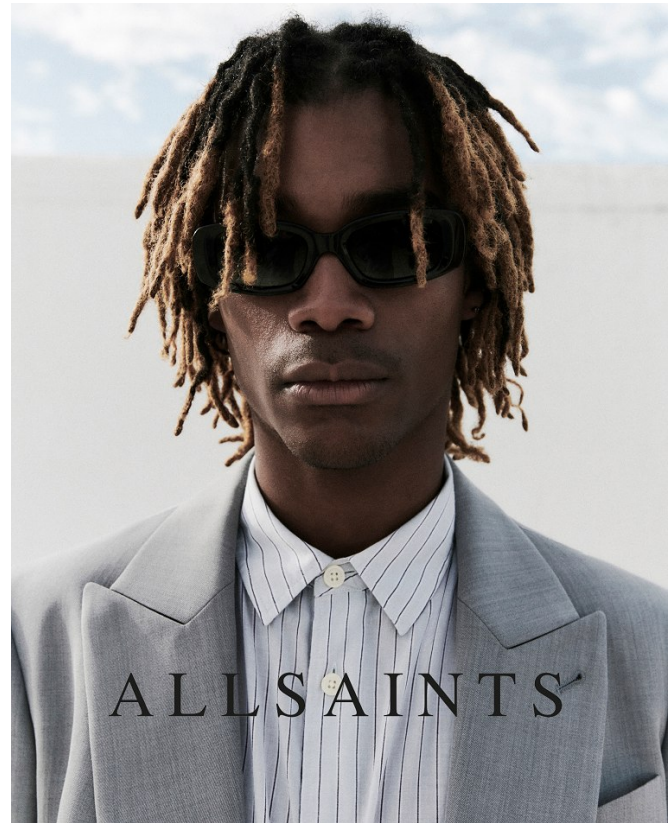

BOSS MODELS

CAPE TOWN

KANOKI BARNETT

Height: 183cm Chest: 84cm Waist: 69cm Shoe: 9.5 UK Hair: Black Eyes: Brown

BOSS MODELS

CAPE TOWN

KANOKI BARNETT

Height: 183cm Chest: 84cm Waist: 69cm Shoe: 9.5 UK Hair: Black Eyes: Brown