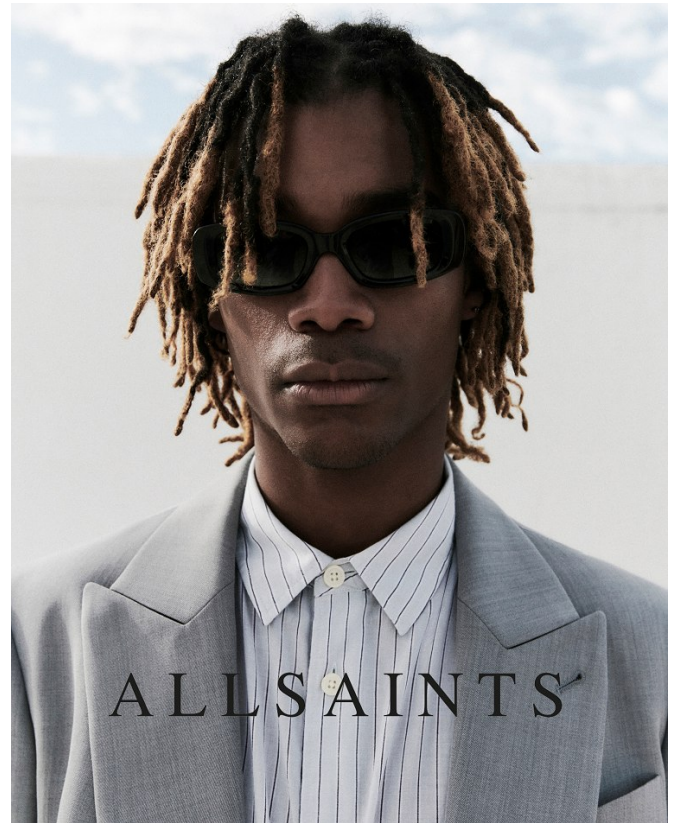

BOSS MODELS

CAPE TOWN

KANOKI BARNETT

Height: 183cm Chest: 84cm Waist: 69cm Shoe: 9.5 UK Hair: Black Eyes: Brown

BOSS MODELS

CAPE TOWN

KANOKI BARNETT

Height: 183cm Chest: 84cm Waist: 69cm Shoe: 9.5 UK Hair: Black Eyes: Brown