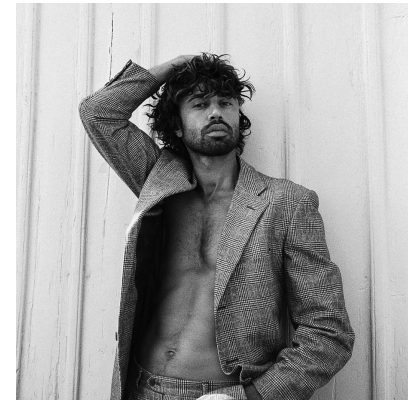

BOSS MODELS

CAPE TOWN

SERO DEMIR

Height: 185cm Chest: 96cm Waist: 81cm Suit: 40 R Shoe: 9 UK Hair: Dark Brown Eyes: Brown

BOSS MODELS

CAPE TOWN

SERO DEMIR

Height: 185cm Chest: 96cm Waist: 81cm Suit: 40 R Shoe: 9 UK Hair: Dark Brown Eyes: Brown

BOSS MODELS

CAPE TOWN

SERO DEMIR

Height: 185cm Chest: 96cm Waist: 81cm Suit: 40 R Shoe: 9 UK Hair: Dark Brown Eyes: Brown