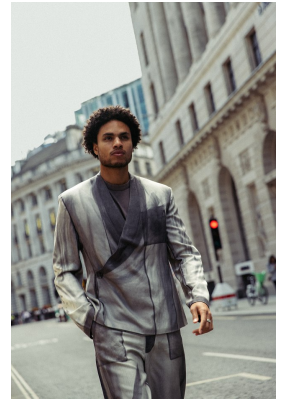

# BOSS MODELS

CAPE TOWN

## ABBAS MWAMBAKALE

Height: 191cm Chest: 101cm Waist: 81cm Suit: 40 L Shoe: 11 UK Hair: Black Eyes: Brown