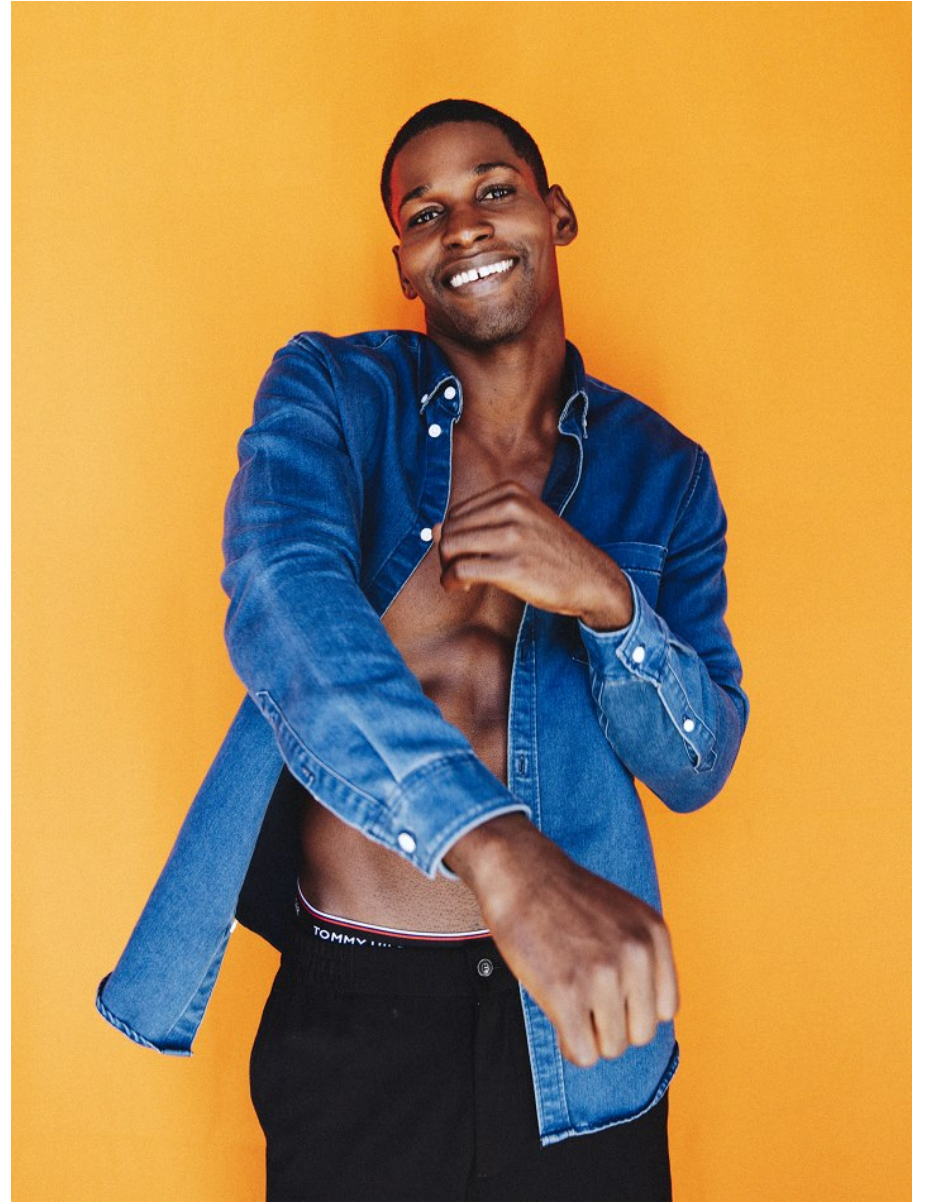

BOSS MODELS

CAPE TOWN

JAMAUL BARNETT

Height: 188cm Chest: 103cm Waist: 78cm Suit: 40 L Shoe: 11 UK Hair: Black Eyes: Brown