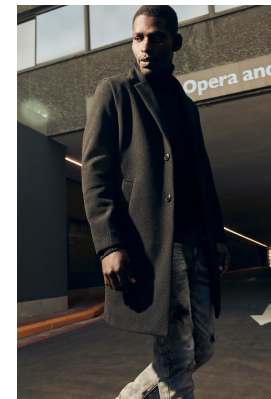

BOSS MODELS

CAPE TOWN

JAMAUL BARNETT

Height: 188cm Chest: 103cm Waist: 78cm Suit: 40 L Shoe: 11 UK Hair: Black Eyes: Brown

BOSS MODELS

CAPE TOWN

JAMAUL BARNETT

Height: 188cm Chest: 103cm Waist: 78cm Suit: 40 L Shoe: 11 UK Hair: Black Eyes: Brown

BOSS MODELS

CAPE TOWN

JAMAUL BARNETT

Height: 188cm Chest: 103cm Waist: 78cm Suit: 40 L Shoe: 11 UK Hair: Black Eyes: Brown