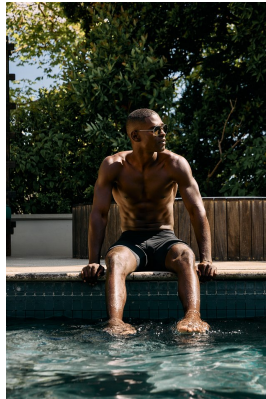

# BOSS MODELS

CAPE TOWN

## JAMAUL BARNETT

Height: 188cm Chest: 103cm Waist: 78cm Suit: 40 L Shoe: 11 UK Hair: Black Eyes: Brown