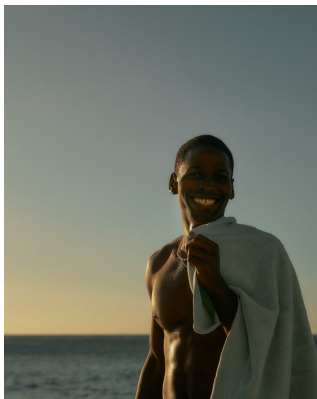

# BOSS MODELS

CAPE TOWN

## JAMAUL BARNETT

Height: 188cm Chest: 103cm Waist: 78cm Suit: 40 L Shoe: 11 UK Hair: Black Eyes: Brown