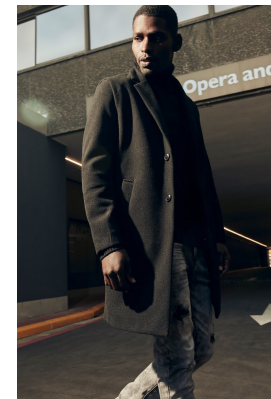

# BOSS MODELS

CAPE TOWN

## JAMAUL BARNETT

Height: 188cm Chest: 103cm Waist: 78cm Suit: 40 L Shoe: 11 UK Hair: Black Eyes: Brown