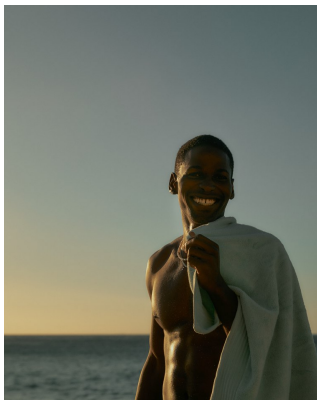

BOSS MODELS

CAPE TOWN

JAMAUL BARNETT

Height: 188cm Chest: 103cm Waist: 78cm Suit: 40 L Shoe: 11 UK Hair: Black Eyes: Brown

BOSS MODELS

CAPE TOWN

JAMAUL BARNETT

Height: 188cm Chest: 103cm Waist: 78cm Suit: 40 L Shoe: 11 UK Hair: Black Eyes: Brown

BOSS MODELS

CAPE TOWN

JAMAUL BARNETT

Height: 188cm Chest: 103cm Waist: 78cm Suit: 40 L Shoe: 11 UK Hair: Black Eyes: Brown