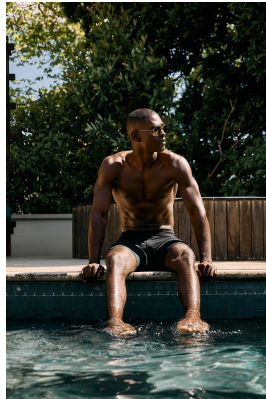

BOSS MODELS

CAPE TOWN

JAMAUL BARNETT

Height: 188cm Chest: 103cm Waist: 78cm Suit: 40 L Shoe: 11 UK Hair: Black Eyes: Brown

BOSS MODELS

CAPE TOWN

JAMAUL BARNETT

Height: 188cm Chest: 103cm Waist: 78cm Suit: 40 L Shoe: 11 UK Hair: Black Eyes: Brown

BOSS MODELS

CAPE TOWN

JAMAUL BARNETT

Height: 188cm Chest: 103cm Waist: 78cm Suit: 40 L Shoe: 11 UK Hair: Black Eyes: Brown