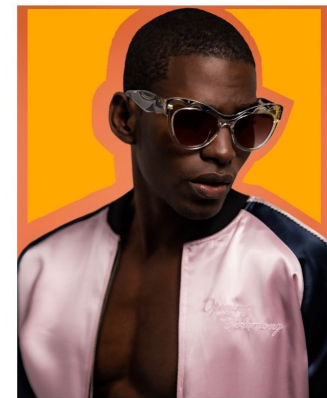

BOSS MODELS

CAPE TOWN

JAMAUL BARNETT

Height: 188cm Chest: 103cm Waist: 78cm Suit: 40 L Shoe: 11 UK Hair: Black Eyes: Brown

BOSS MODELS

CAPE TOWN

JAMAUL BARNETT

Height: 188cm Chest: 103cm Waist: 78cm Suit: 40 L Shoe: 11 UK Hair: Black Eyes: Brown

BOSS MODELS

CAPE TOWN

JAMAUL BARNETT

Height: 188cm Chest: 103cm Waist: 78cm Suit: 40 L Shoe: 11 UK Hair: Black Eyes: Brown