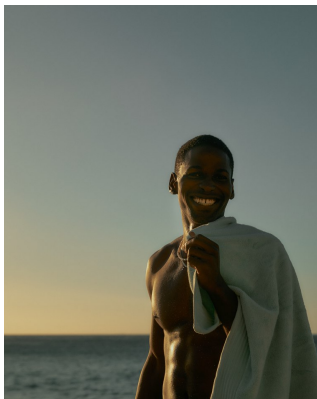

BOSS MODELS

CAPE TOWN

JAMAUL BARNETT

Height: 188cm Chest: 103cm Waist: 78cm Suit: 40 L Shoe: 11 UK Hair: Black Eyes: Brown

BOSS MODELS

CAPE TOWN

JAMAUL BARNETT

Height: 188cm Chest: 103cm Waist: 78cm Suit: 40 L Shoe: 11 UK Hair: Black Eyes: Brown

BOSS MODELS

CAPE TOWN

JAMAUL BARNETT

Height: 188cm Chest: 103cm Waist: 78cm Suit: 40 L Shoe: 11 UK Hair: Black Eyes: Brown