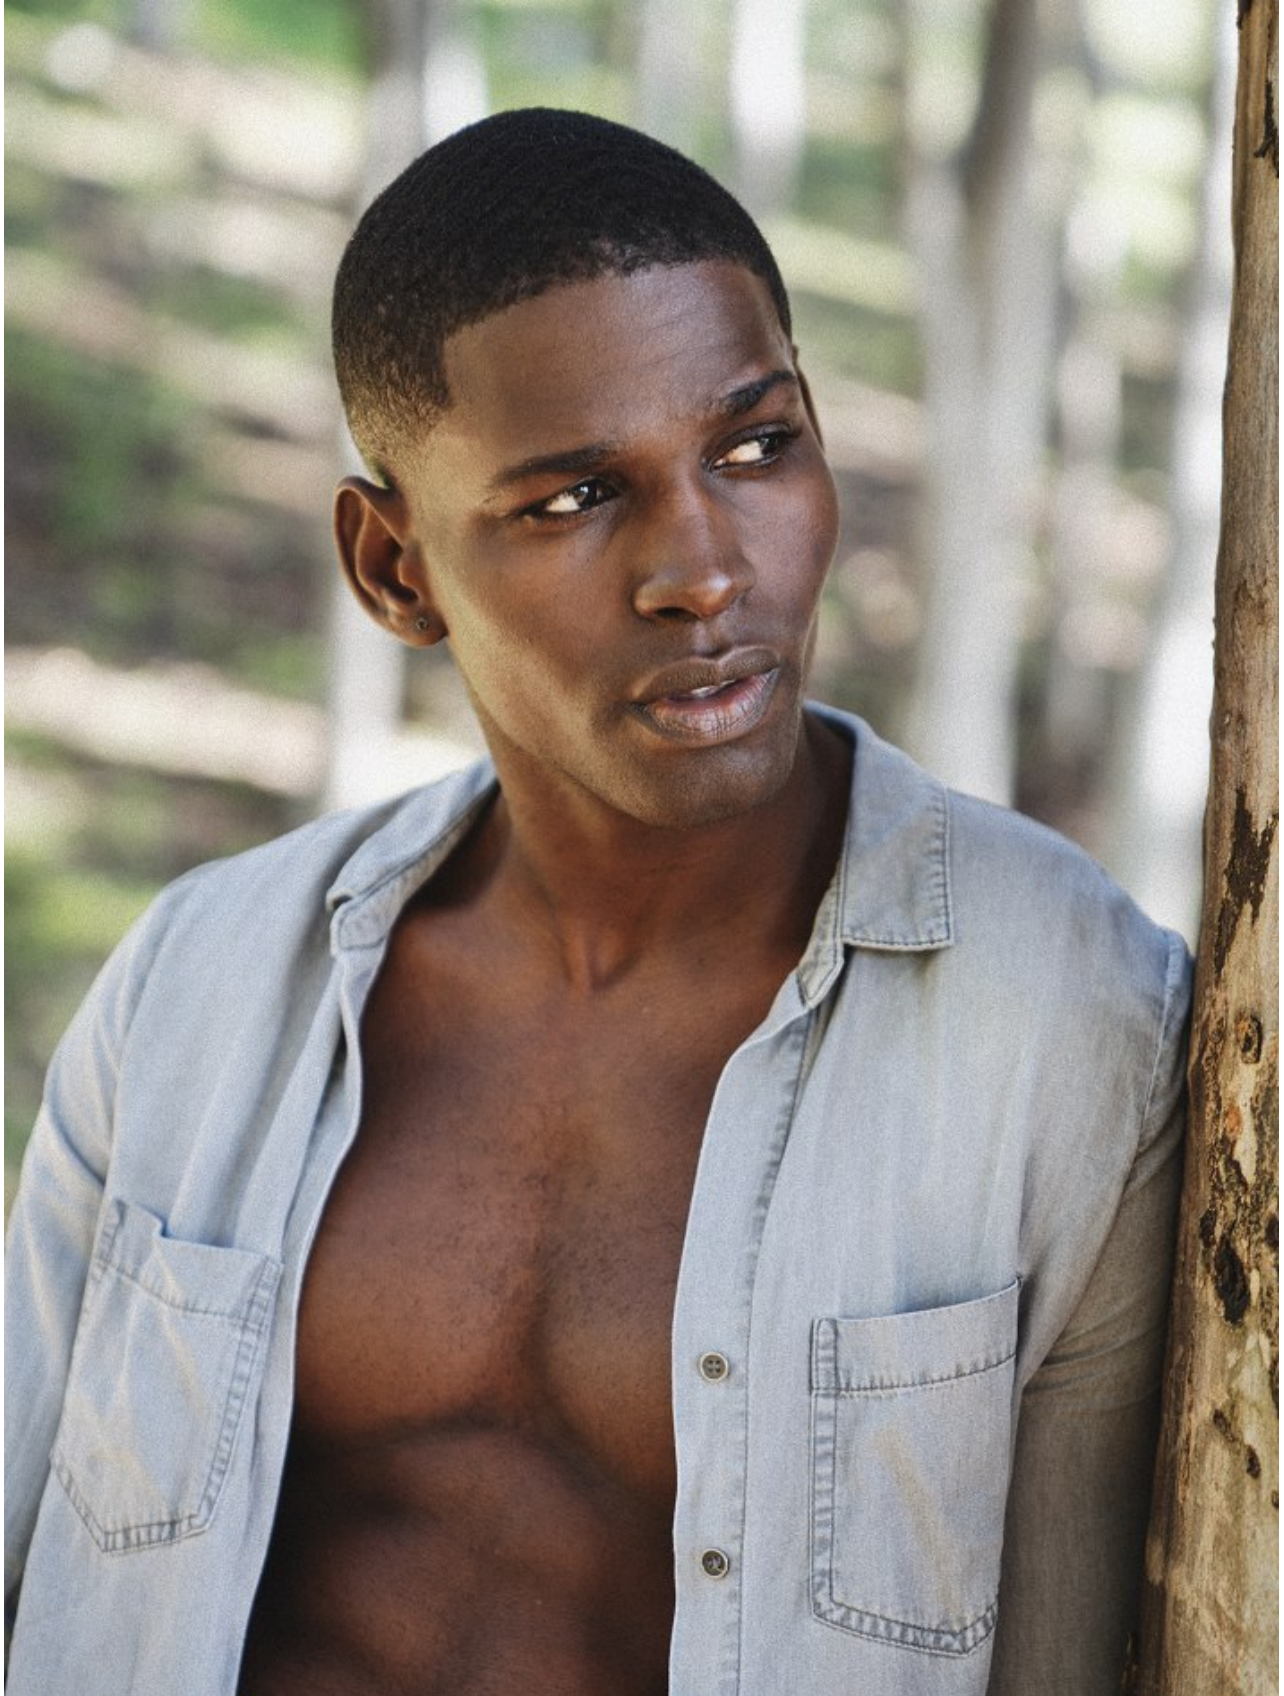

# BOSS MODELS

CAPE TOWN

JAMAUL BARNETT

Height: 188cm Chest: 103cm Waist: 78cm Suit: 40 L Shoe: 11 UK Hair: Black Eyes: Brown