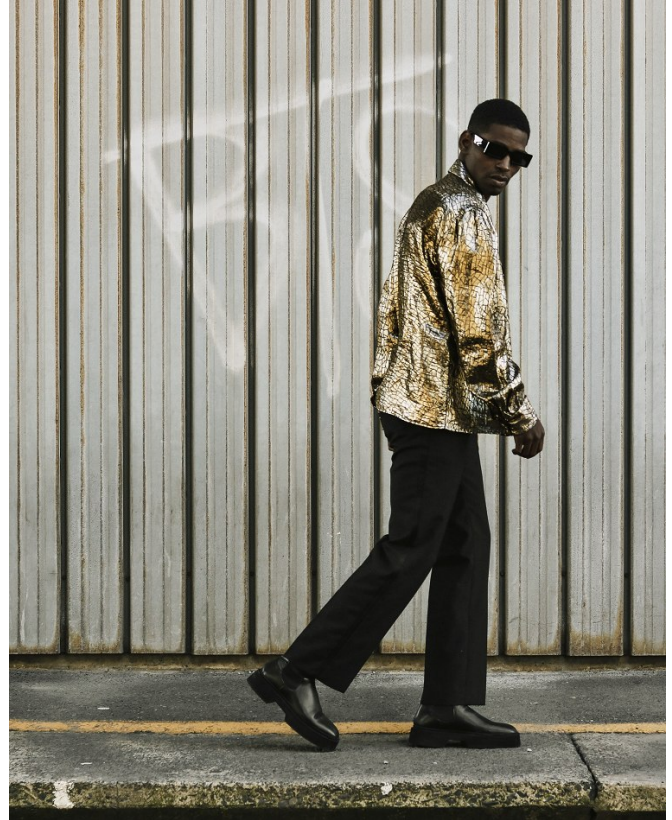

BOSS MODELS

CAPE TOWN

JAMAUL BARNETT

Height: 188cm Chest: 103cm Waist: 78cm Suit: 40 L Shoe: 11 UK Hair: Black Eyes: Brown