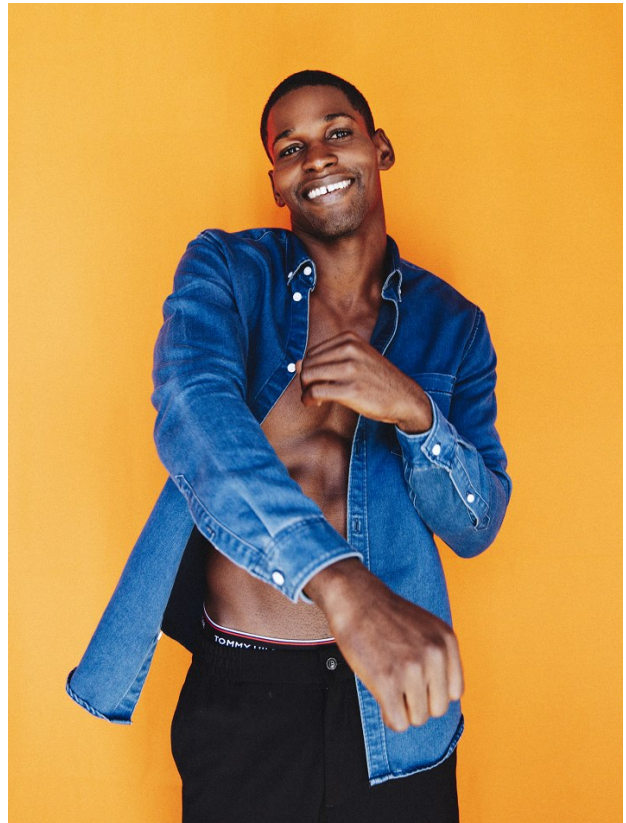

BOSS MODELS

CAPE TOWN

JAMAUL BARNETT

Height: 188cm Chest: 103cm Waist: 78cm Suit: 40 L Shoe: 11 UK Hair: Black Eyes: Brown

BOSS MODELS

CAPE TOWN

JAMAUL BARNETT

Height: 188cm Chest: 103cm Waist: 78cm Suit: 40 L Shoe: 11 UK Hair: Black Eyes: Brown

BOSS MODELS

CAPE TOWN

Elevation

Photo: Jesus Soto
Styling: Diego Ibanez
Model: Jamaul Barnett @Bang model management

JAMAUL BARNETT

Height: 188cm Chest: 103cm Waist: 78cm Suit: 40 L Shoe: 11 UK Hair: Black Eyes: Brown