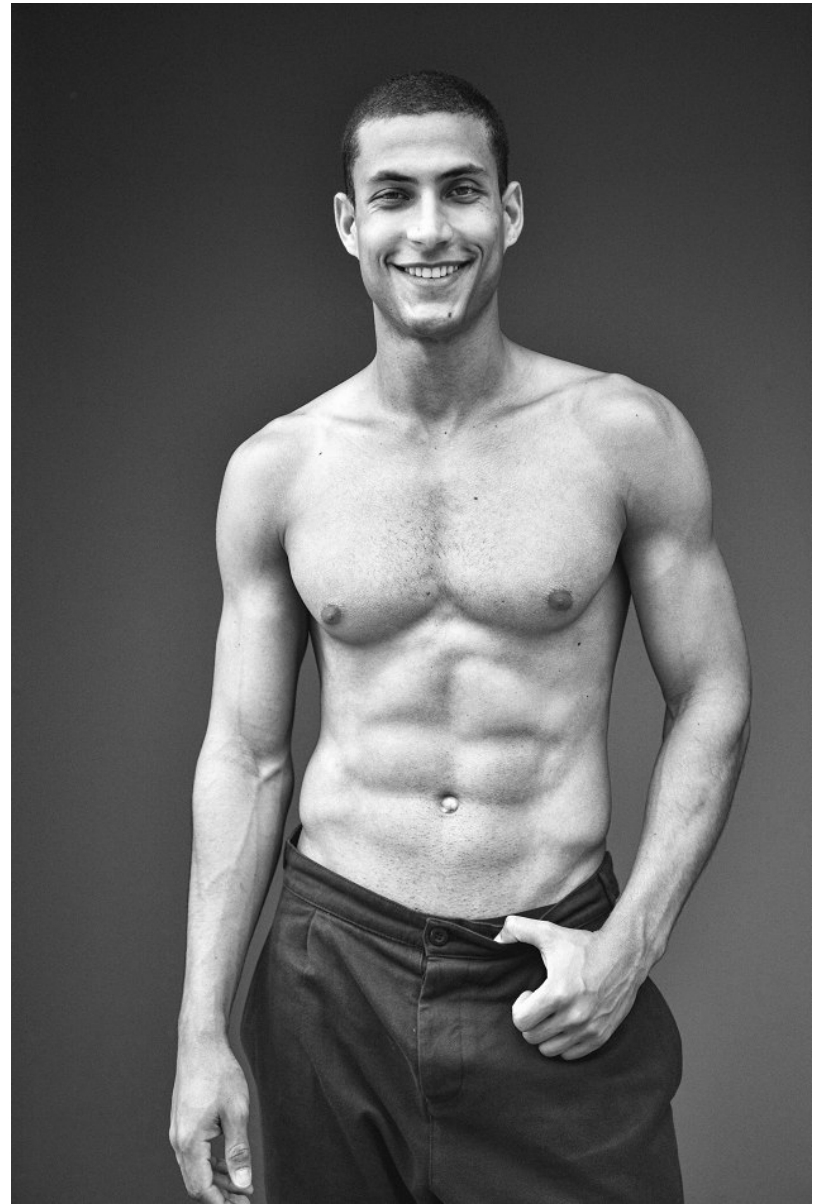

BOSS MODELS

CAPE TOWN

EDUARDO MENDES

Height: 186cm Chest: 98cm Waist: 80cm Suit: 40 R Shoe: 9 UK Hair: Dark Brown Eyes: Blue/Green

BOSS MODELS

CAPE TOWN

EDUARDO MENDES

Height: 186cm Chest: 98cm Waist: 80cm Suit: 40 R Shoe: 9 UK Hair: Dark Brown Eyes: Blue/Green