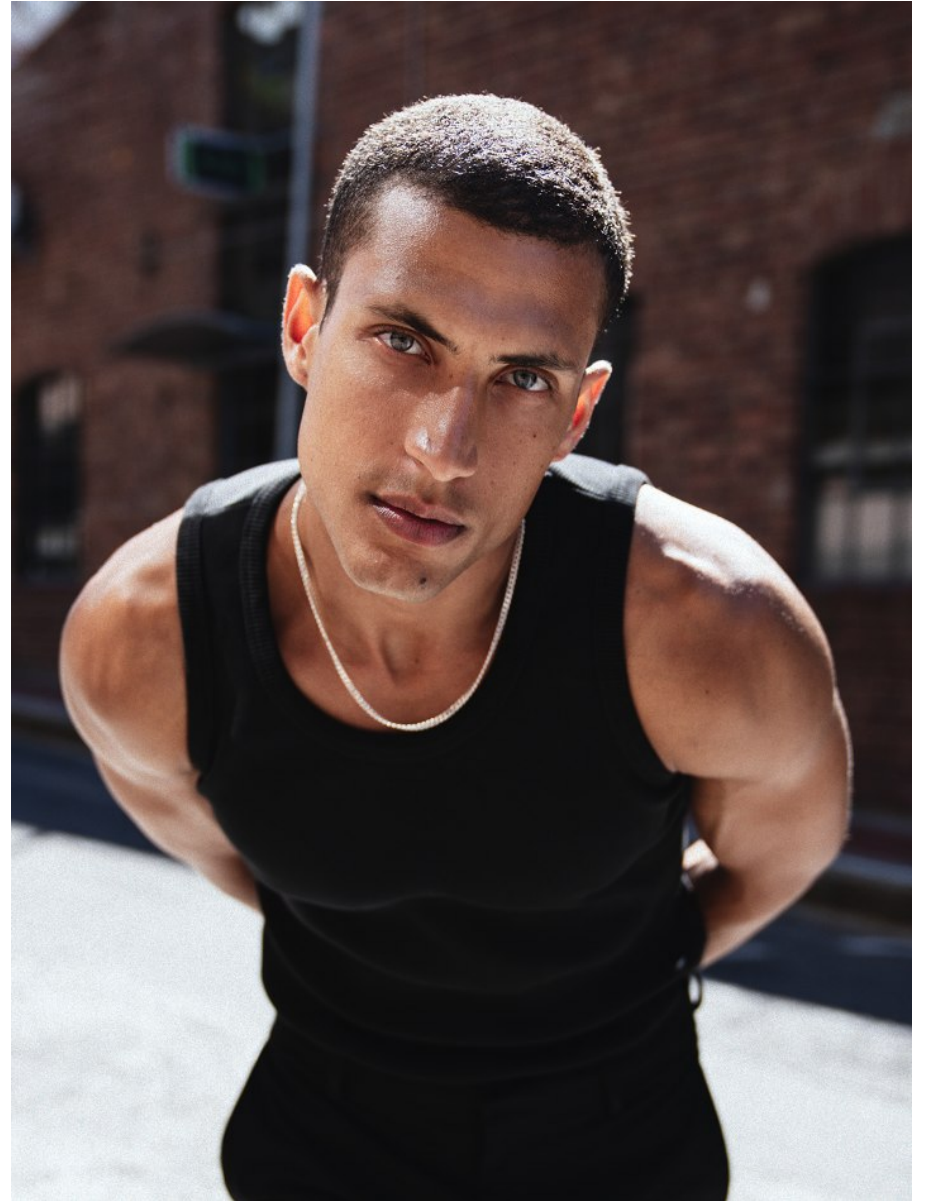

# BOSS MODELS

CAPE TOWN

EDUARDO MENDES

Height: 186cm Chest: 98cm Waist: 80cm Suit: 40 R Shoe: 9 UK Hair: Dark Brown Eyes: Blue/Green