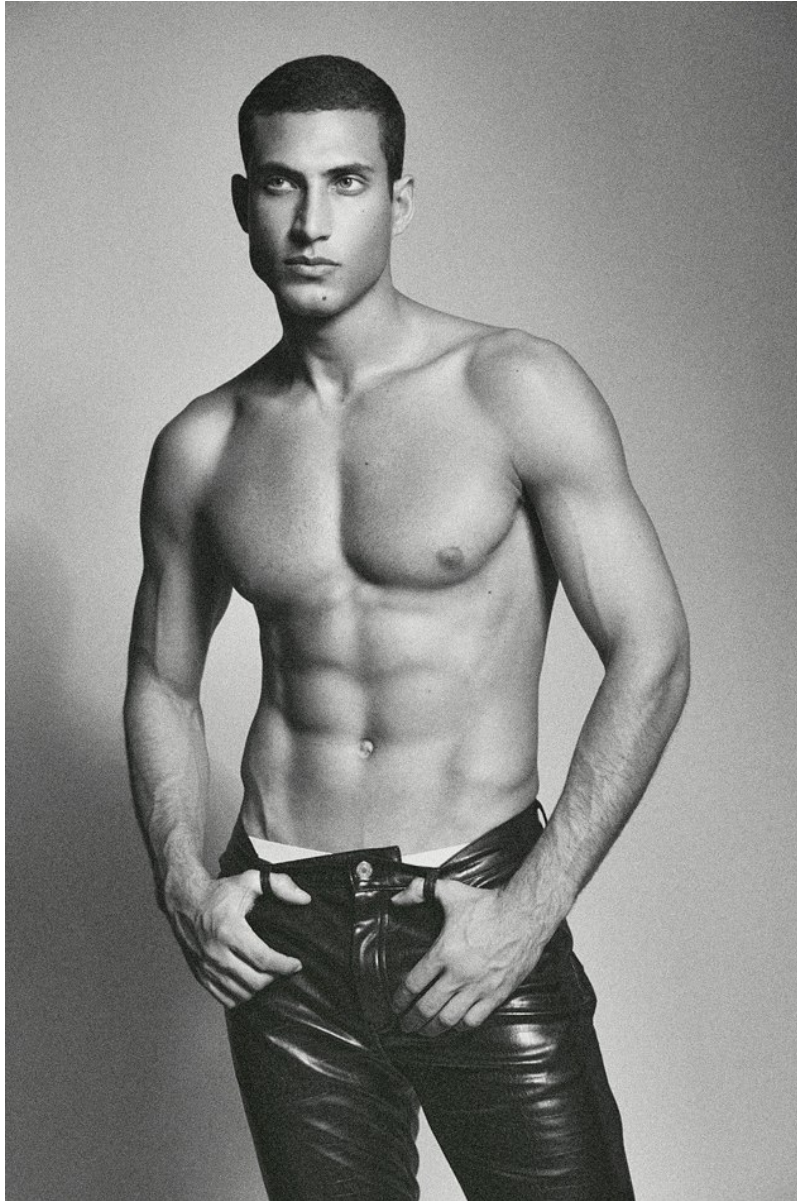

# BOSS MODELS

CAPE TOWN

EDUARDO MENDES

Height: 186cm Chest: 98cm Waist: 80cm Suit: 40 R Shoe: 9 UK Hair: Dark Brown Eyes: Blue/Green