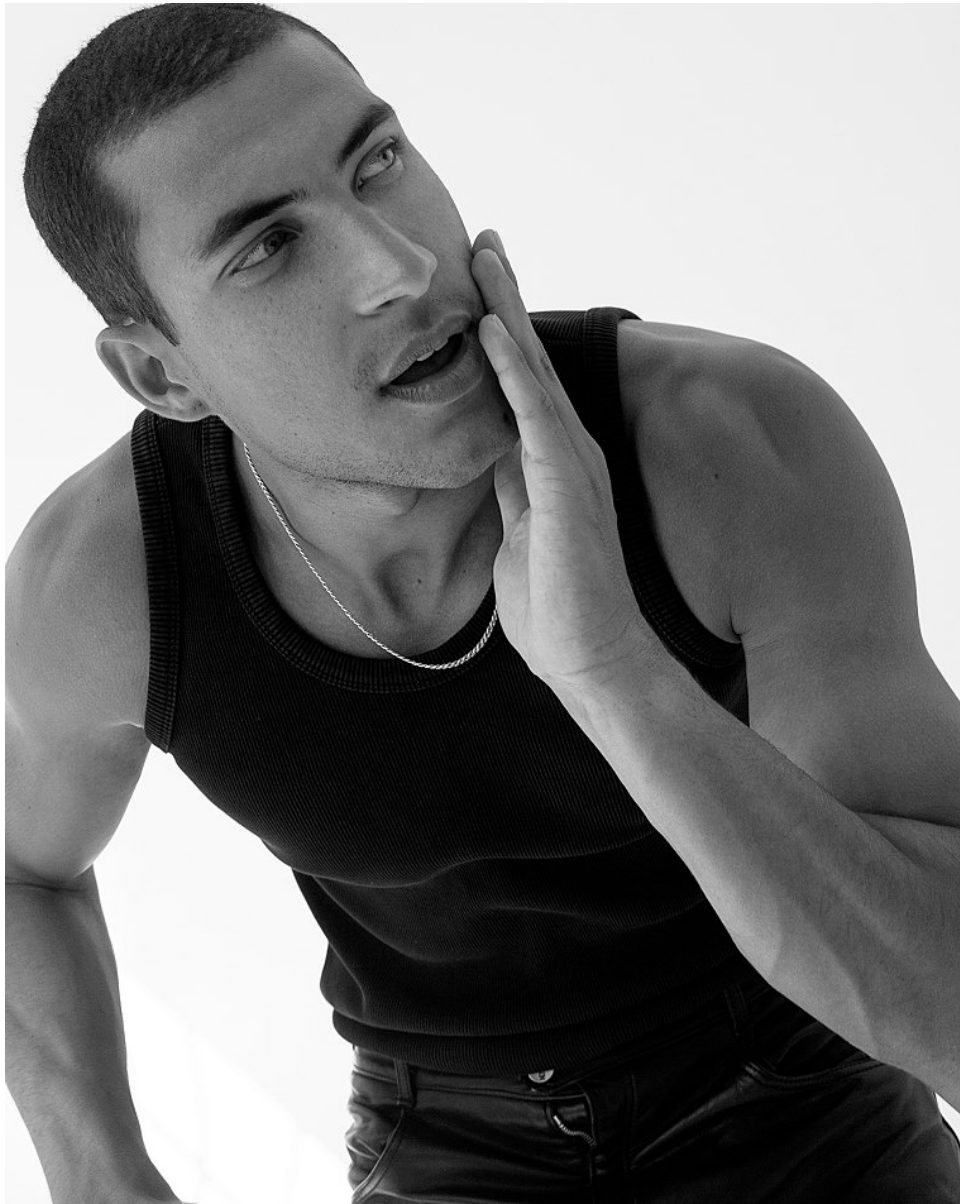

EDUARDO MENDES

BOSS MODELS

CAPE TOWN

EDUARDO MENDES

Height: 186cm Chest: 98cm Waist: 80cm Suit: 40 R Shoe: 9 UK Hair: Dark Brown Eyes: Blue/Green