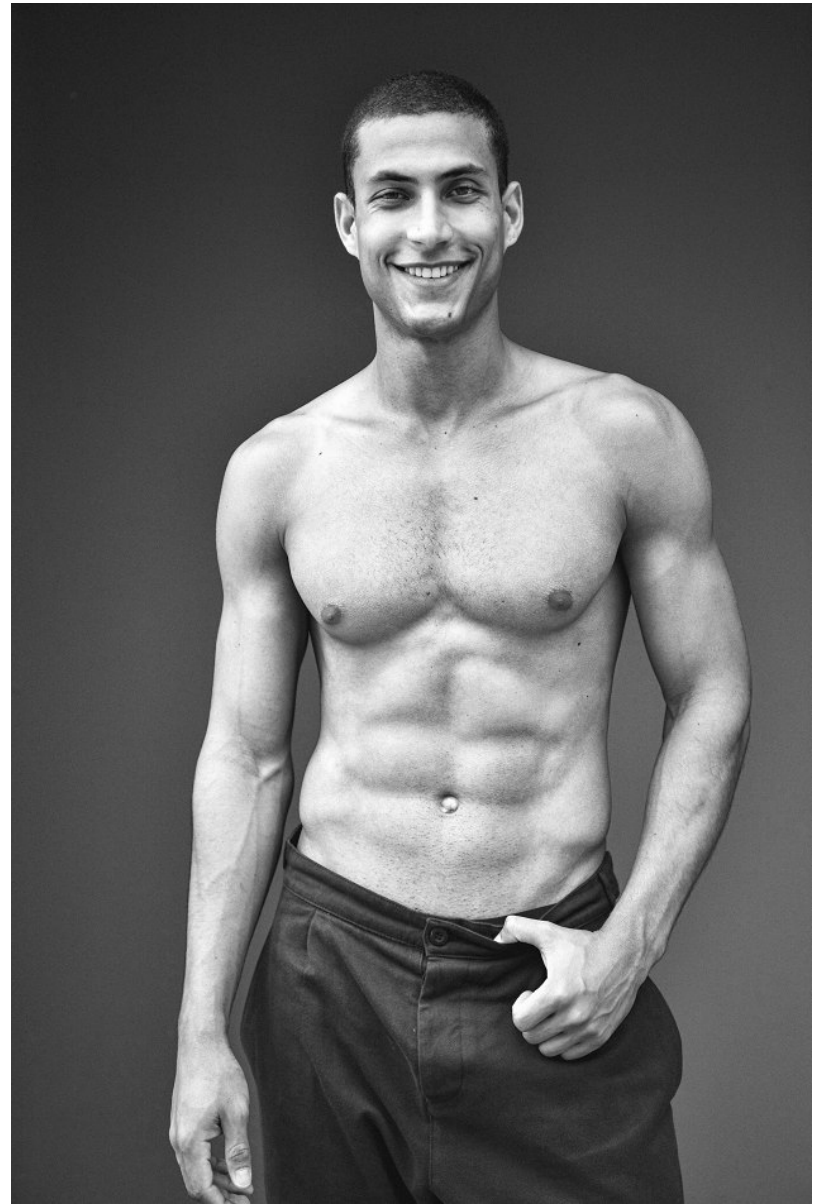

# BOSS MODELS

CAPE TOWN

EDUARDO MENDES

Height: 186cm Chest: 98cm Waist: 80cm Suit: 40 R Shoe: 9 UK Hair: Dark Brown Eyes: Blue/Green