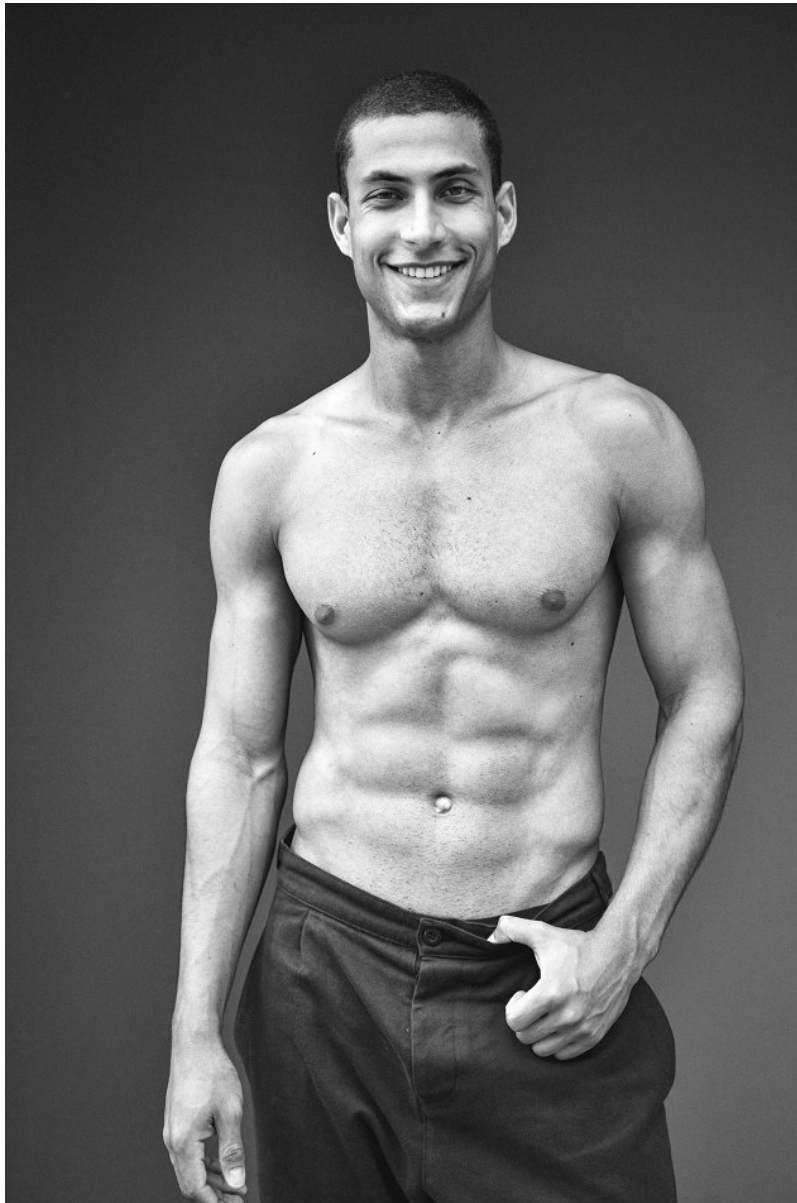

# BOSS MODELS

CAPE TOWN

EDUARDO MENDES

Height: 186cm Chest: 98cm Waist: 80cm Suit: 40 R Shoe: 9 UK Hair: Dark Brown Eyes: Blue/Green