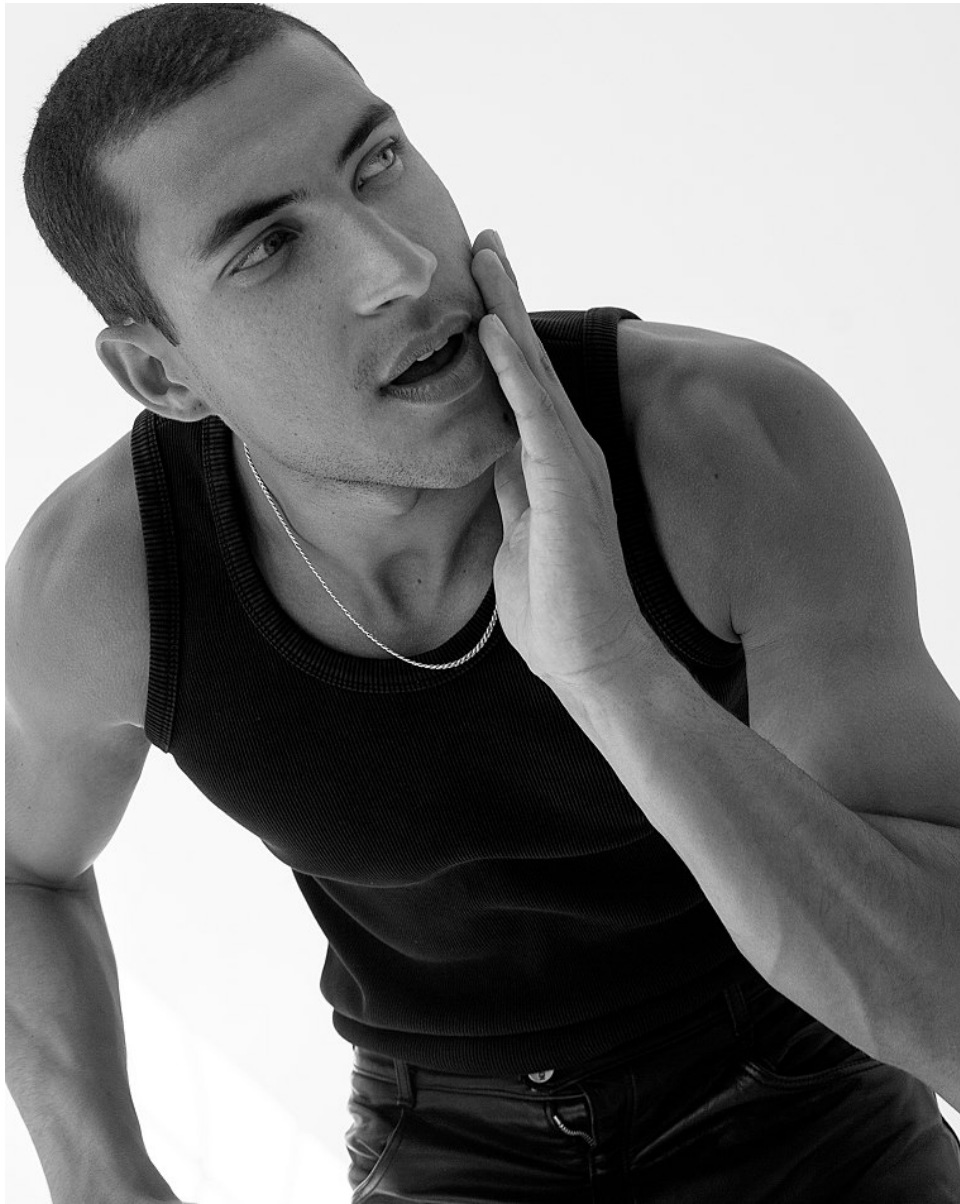

BOSS MODELS

CAPE TOWN

EDUARDO MENDES

Height: 186cm Chest: 98cm Waist: 80cm Suit: 40 R Shoe: 9 UK Hair: Dark Brown Eyes: Blue/Green

BOSS MODELS

CAPE TOWN

EDUARDO MENDES

Height: 186cm Chest: 98cm Waist: 80cm Suit: 40 R Shoe: 9 UK Hair: Dark Brown Eyes: Blue/Green