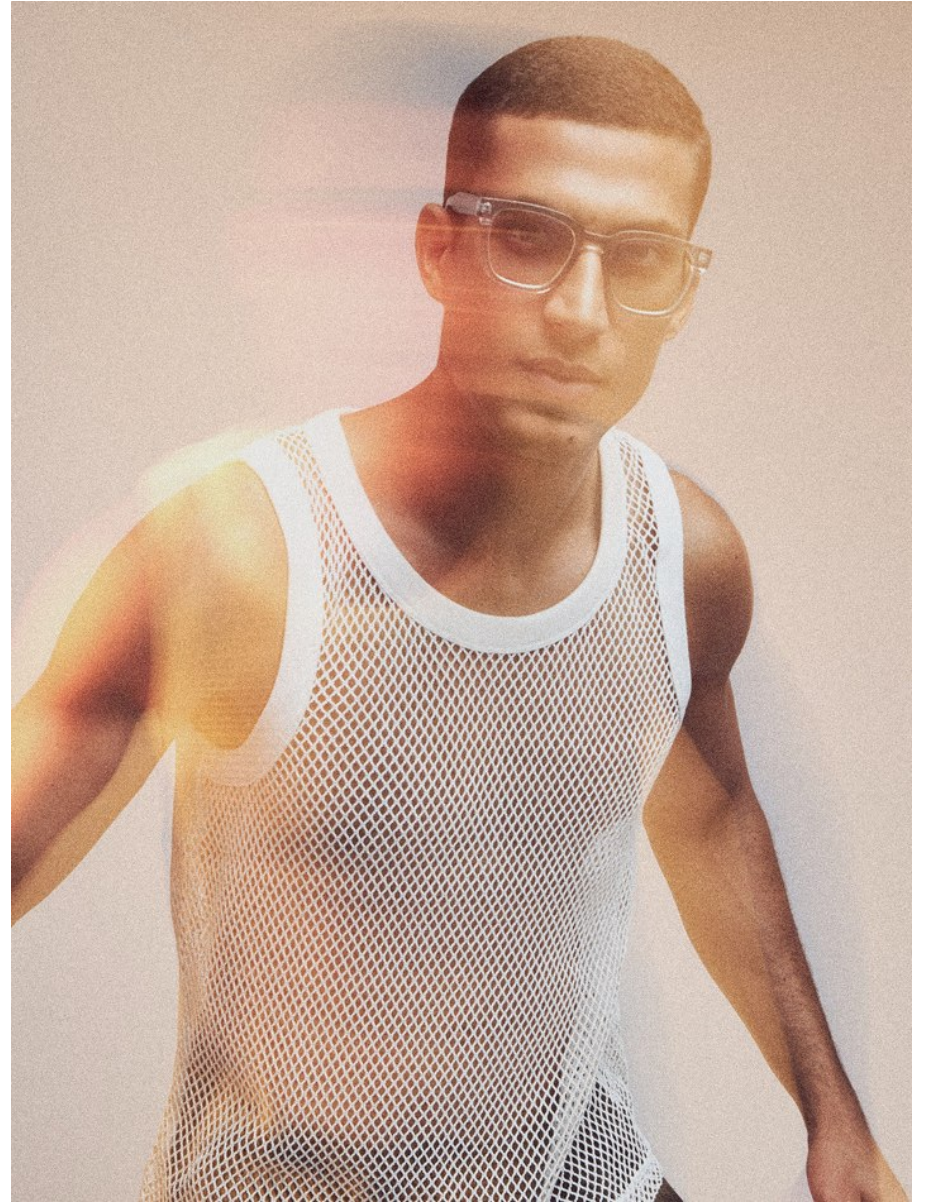

BOSS MODELS

CAPE TOWN

EDUARDO MENDES

Height: 186cm Chest: 98cm Waist: 80cm Suit: 40 R Shoe: 9 UK Hair: Dark Brown Eyes: Blue/Green