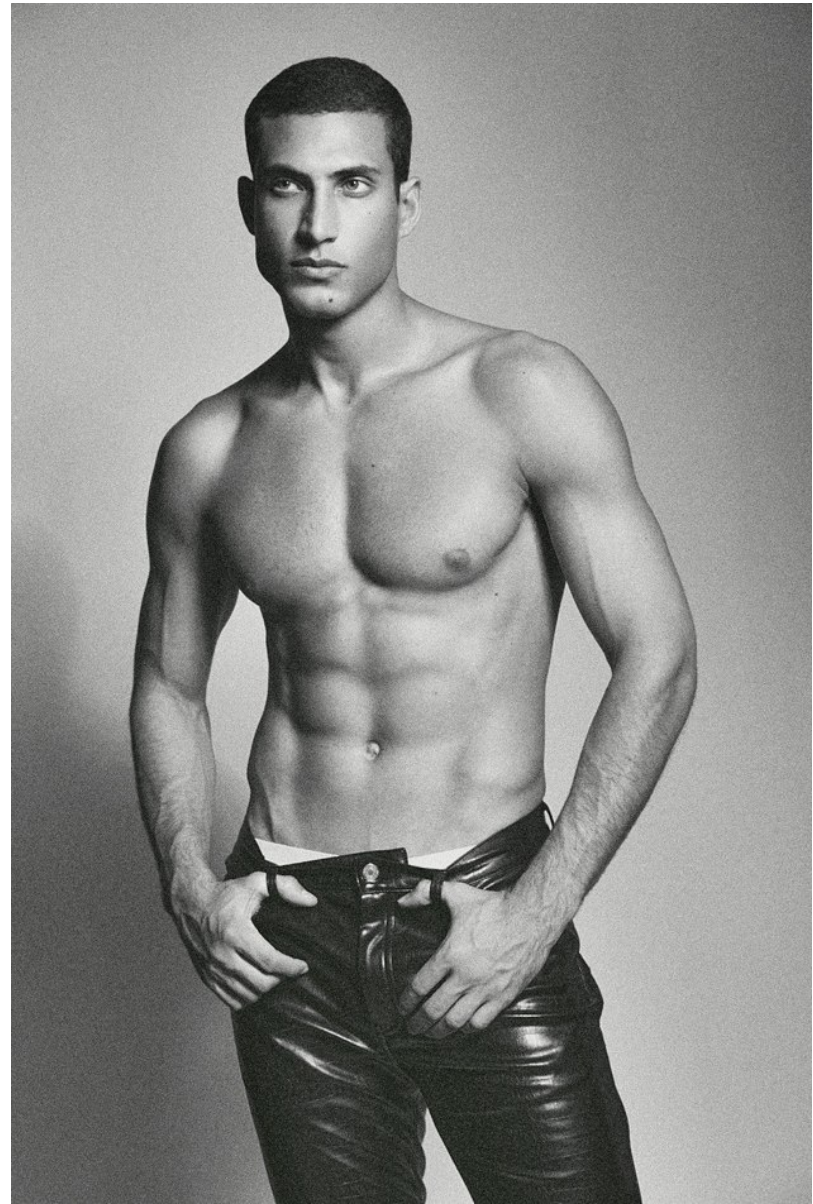

# BOSS MODELS

CAPE TOWN

EDUARDO MENDES

Height: 186cm Chest: 98cm Waist: 80cm Suit: 40 R Shoe: 9 UK Hair: Dark Brown Eyes: Blue/Green