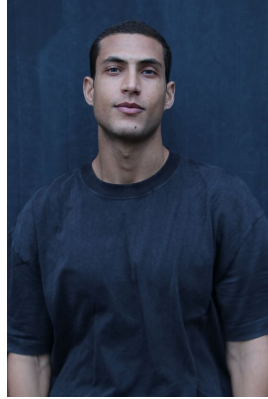

# BOSS MODELS

CAPE TOWN

## EDUARDO MENDES

Height: 186cm Chest: 98cm Waist: 80cm Suit: 40 R Shoe: 9 UK Hair: Dark Brown Eyes: Blue/Green

# BOSS MODELS

CAPE TOWN

EDUARDO MENDES

Height: 186cm Chest: 98cm Waist: 80cm Suit: 40 R Shoe: 9 UK Hair: Dark Brown Eyes: Blue/Green