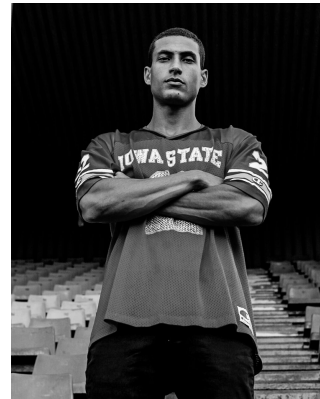

# BOSS MODELS

CAPE TOWN

## EDUARDO MENDES

Height: 186cm Chest: 98cm Waist: 80cm Suit: 40 R Shoe: 9 UK Hair: Dark Brown Eyes: Blue/Green

# BOSS MODELS

CAPE TOWN

EDUARDO MENDES

Height: 186cm Chest: 98cm Waist: 80cm Suit: 40 R Shoe: 9 UK Hair: Dark Brown Eyes: Blue/Green