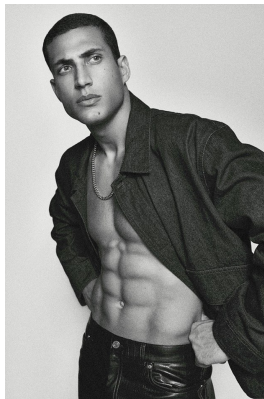

# BOSS MODELS

CAPE TOWN

## EDUARDO MENDES

Height: 186cm Chest: 98cm Waist: 80cm Suit: 40 R Shoe: 9 UK Hair: Dark Brown Eyes: Blue/Green