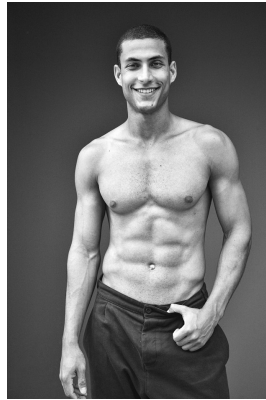

# BOSS MODELS

CAPE TOWN

EDUARDO MENDES

Height: 186cm Chest: 98cm Waist: 80cm Suit: 40 R Shoe: 9 UK Hair: Dark Brown Eyes: Blue/Green

# BOSS MODELS

CAPE TOWN

## EDUARDO MENDES

Height: 186cm Chest: 98cm Waist: 80cm Suit: 40 R Shoe: 9 UK Hair: Dark Brown Eyes: Blue/Green