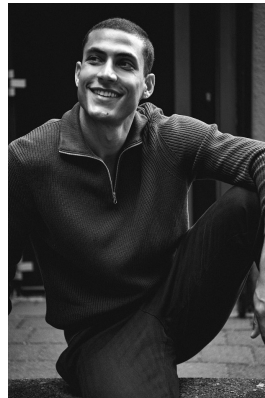

# BOSS MODELS

CAPE TOWN

## EDUARDO MENDES

Height: 186cm Chest: 98cm Waist: 80cm Suit: 40 R Shoe: 9 UK Hair: Dark Brown Eyes: Blue/Green

# BOSS MODELS

CAPE TOWN

EDUARDO MENDES

Height: 186cm Chest: 98cm Waist: 80cm Suit: 40 R Shoe: 9 UK Hair: Dark Brown Eyes: Blue/Green