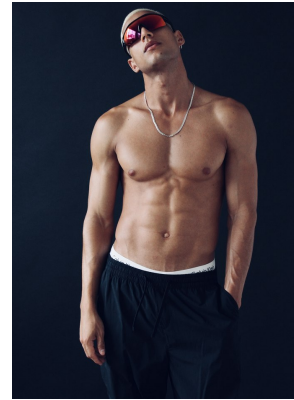

# BOSS MODELS

CAPE TOWN

EDUARDO MENDES

Height: 186cm Chest: 98cm Waist: 80cm Suit: 40 R Shoe: 9 UK Hair: Dark Brown Eyes: Blue/Green

# BOSS MODELS

CAPE TOWN

## EDUARDO MENDES

Height: 186cm Chest: 98cm Waist: 80cm Suit: 40 R Shoe: 9 UK Hair: Dark Brown Eyes: Blue/Green