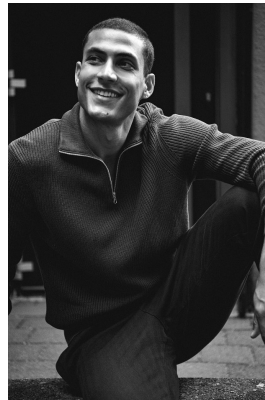

# BOSS MODELS

CAPE TOWN

## EDUARDO MENDES

Height: 186cm Chest: 98cm Waist: 80cm Suit: 40 R Shoe: 9 UK Hair: Dark Brown Eyes: Blue/Green