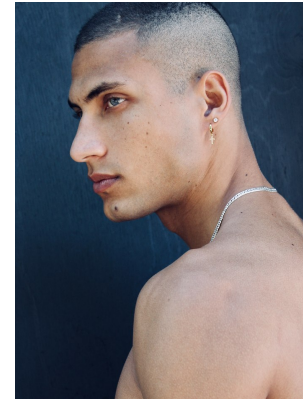

# BOSS MODELS

CAPE TOWN

EDUARDO MENDES

Height: 186cm Chest: 98cm Waist: 80cm Suit: 40 R Shoe: 9 UK Hair: Dark Brown Eyes: Blue/Green

# BOSS MODELS

CAPE TOWN

## EDUARDO MENDES

Height: 186cm Chest: 98cm Waist: 80cm Suit: 40 R Shoe: 9 UK Hair: Dark Brown Eyes: Blue/Green