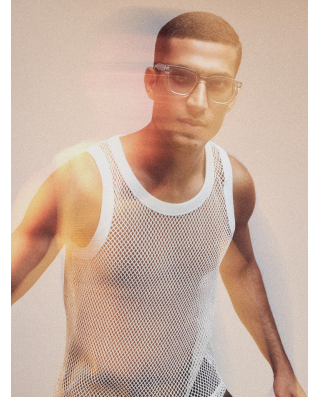

# BOSS MODELS

CAPE TOWN

## EDUARDO MENDES

Height: 186cm Chest: 98cm Waist: 80cm Suit: 40 R Shoe: 9 UK Hair: Dark Brown Eyes: Blue/Green

# BOSS MODELS

CAPE TOWN

EDUARDO MENDES

Height: 186cm Chest: 98cm Waist: 80cm Suit: 40 R Shoe: 9 UK Hair: Dark Brown Eyes: Blue/Green