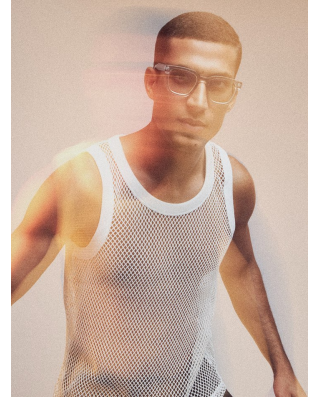

# BOSS MODELS

CAPE TOWN

## EDUARDO MENDES

Height: 186cm Chest: 98cm Waist: 80cm Suit: 40 R Shoe: 9 UK Hair: Dark Brown Eyes: Blue/Green