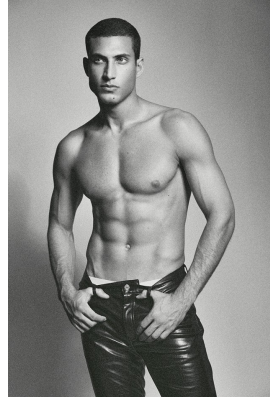

BOSS MODELS

CAPE TOWN

EDUARDO MENDES

Height: 186cm Chest: 98cm Waist: 80cm Suit: 40 R Shoe: 9 UK Hair: Dark Brown Eyes: Blue/Green

BOSS MODELS

CAPE TOWN

EDUARDO MENDES

Height: 186cm Chest: 98cm Waist: 80cm Suit: 40 R Shoe: 9 UK Hair: Dark Brown Eyes: Blue/Green