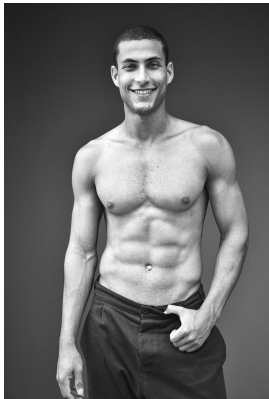

# BOSS MODELS

CAPE TOWN

## EDUARDO MENDES

Height: 186cm Chest: 98cm Waist: 80cm Suit: 40 R Shoe: 9 UK Hair: Dark Brown Eyes: Blue/Green