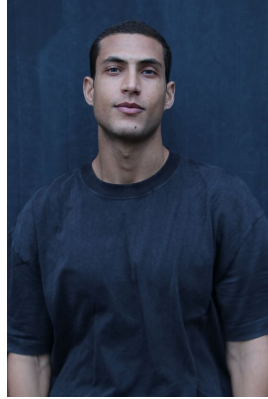

BOSS MODELS

CAPE TOWN

EDUARDO MENDES

Height: 186cm Chest: 98cm Waist: 80cm Suit: 40 R Shoe: 9 UK Hair: Dark Brown Eyes: Blue/Green

BOSS MODELS

CAPE TOWN

EDUARDO MENDES

Height: 186cm Chest: 98cm Waist: 80cm Suit: 40 R Shoe: 9 UK Hair: Dark Brown Eyes: Blue/Green