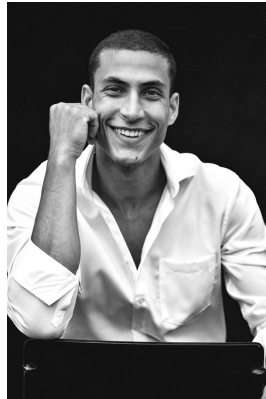

# BOSS MODELS

CAPE TOWN

EDUARDO MENDES

Height: 186cm Chest: 98cm Waist: 80cm Suit: 40 R Shoe: 9 UK Hair: Dark Brown Eyes: Blue/Green

# BOSS MODELS

CAPE TOWN