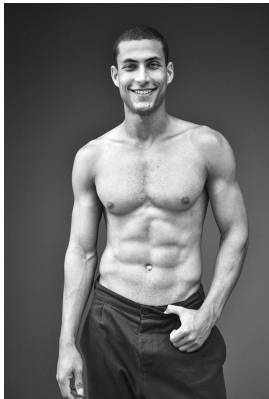

# BOSS MODELS

CAPE TOWN

## EDUARDO MENDES

Height: 186cm Chest: 98cm Waist: 80cm Suit: 40 R Shoe: 9 UK Hair: Dark Brown Eyes: Blue/Green

# BOSS MODELS

CAPE TOWN

EDUARDO MENDES

Height: 186cm Chest: 98cm Waist: 80cm Suit: 40 R Shoe: 9 UK Hair: Dark Brown Eyes: Blue/Green