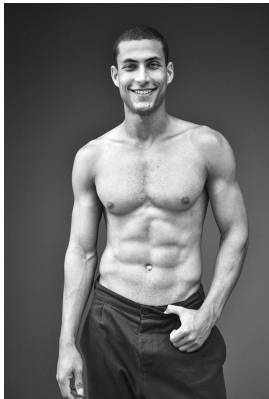

BOSS MODELS

CAPE TOWN

EDUARDO MENDES

Height: 186cm Chest: 98cm Waist: 80cm Suit: 40 R Shoe: 9 UK Hair: Dark Brown Eyes: Blue/Green

BOSS MODELS

CAPE TOWN

EDUARDO MENDES

Height: 186cm Chest: 98cm Waist: 80cm Suit: 40 R Shoe: 9 UK Hair: Dark Brown Eyes: Blue/Green