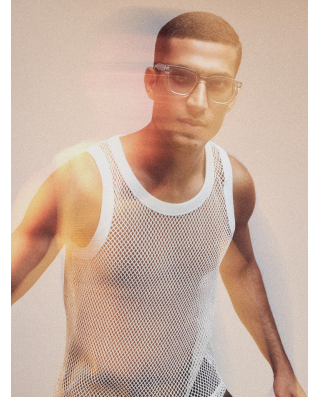

BOSS MODELS

CAPE TOWN

EDUARDO MENDES

Height: 186cm Chest: 98cm Waist: 80cm Suit: 40 R Shoe: 9 UK Hair: Dark Brown Eyes: Blue/Green

BOSS MODELS

CAPE TOWN

EDUARDO MENDES

Height: 186cm Chest: 98cm Waist: 80cm Suit: 40 R Shoe: 9 UK Hair: Dark Brown Eyes: Blue/Green