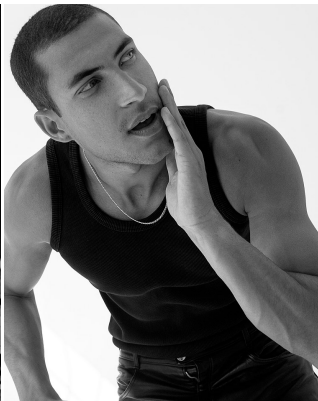

# BOSS MODELS

CAPE TOWN

EDUARDO MENDES

Height: 186cm Chest: 98cm Waist: 80cm Suit: 40 R Shoe: 9 UK Hair: Dark Brown Eyes: Blue/Green

# BOSS MODELS

CAPE TOWN

## EDUARDO MENDES

Height: 186cm Chest: 98cm Waist: 80cm Suit: 40 R Shoe: 9 UK Hair: Dark Brown Eyes: Blue/Green