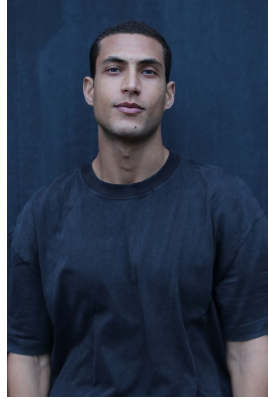

# BOSS MODELS

CAPE TOWN

## EDUARDO MENDES

Height: 186cm Chest: 98cm Waist: 80cm Suit: 40 R Shoe: 9 UK Hair: Dark Brown Eyes: Blue/Green