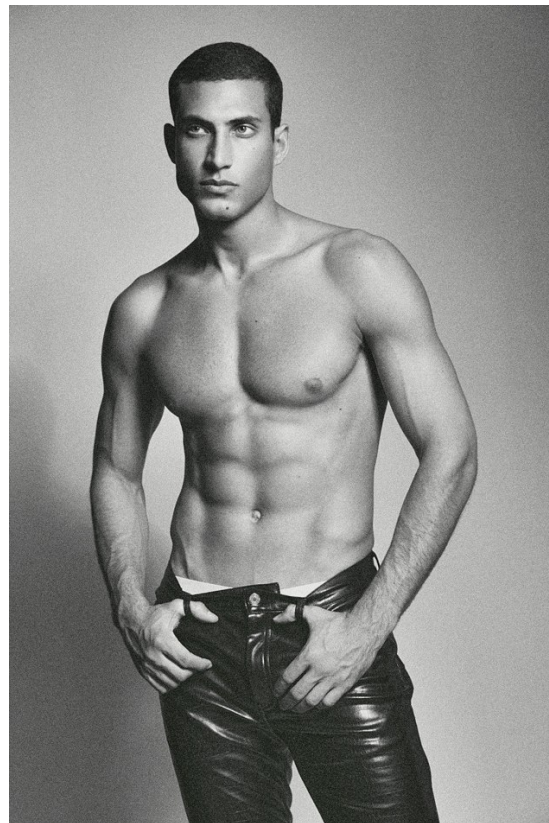

BOSS MODELS

CAPE TOWN

EDUARDO MENDES

Height: 186cm Chest: 98cm Waist: 80cm Suit: 40 R Shoe: 9 UK Hair: Dark Brown Eyes: Blue/Green

BOSS MODELS

CAPE TOWN

EDUARDO MENDES

Height: 186cm Chest: 98cm Waist: 80cm Suit: 40 R Shoe: 9 UK Hair: Dark Brown Eyes: Blue/Green