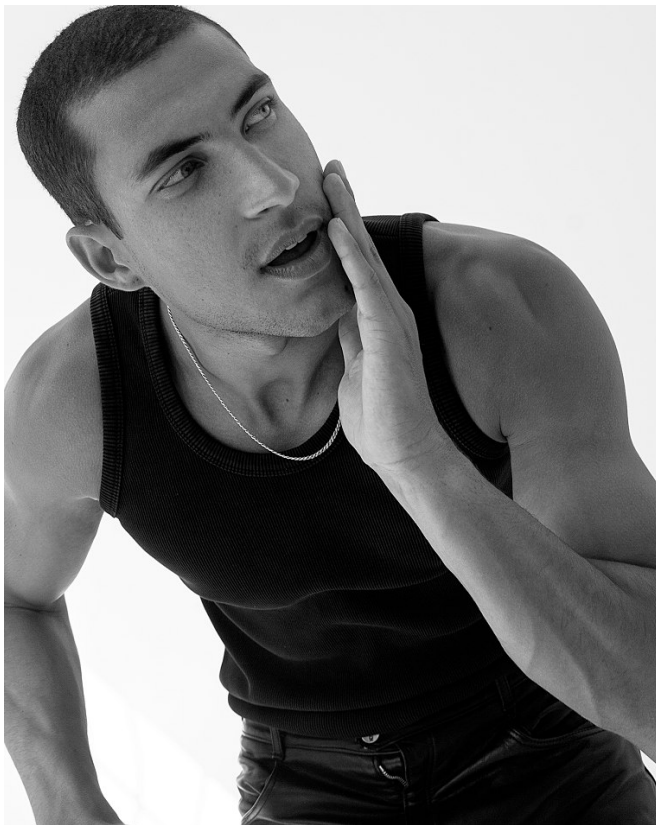

BOSS MODELS

CAPE TOWN

EDUARDO MENDES

Height: 186cm Chest: 98cm Waist: 80cm Suit: 40 R Shoe: 9 UK Hair: Dark Brown Eyes: Blue/Green

BOSS MODELS

CAPE TOWN

EDUARDO MENDES

Height: 186cm Chest: 98cm Waist: 80cm Suit: 40 R Shoe: 9 UK Hair: Dark Brown Eyes: Blue/Green