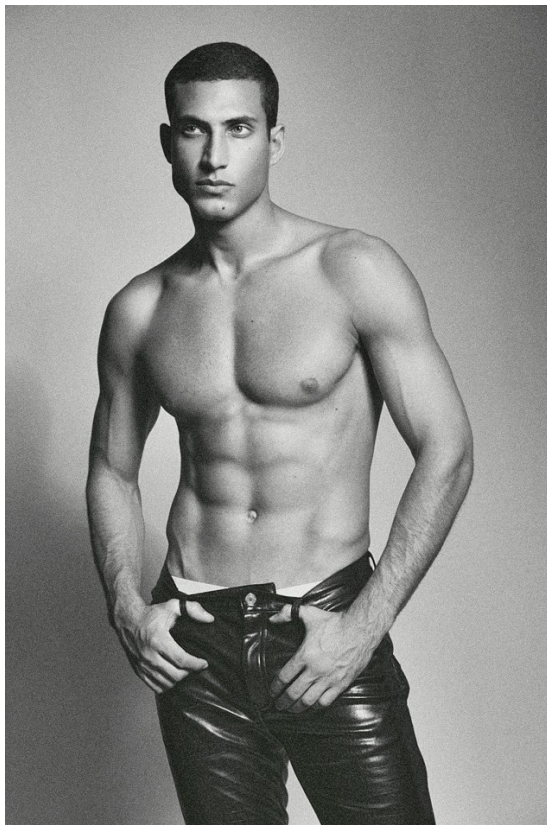

BOSS MODELS

CAPE TOWN

EDUARDO MENDES

Height: 186cm Chest: 98cm Waist: 80cm Suit: 40 R Shoe: 9 UK Hair: Dark Brown Eyes: Blue/Green

BOSS MODELS

CAPE TOWN

EDUARDO MENDES

Height: 186cm Chest: 98cm Waist: 80cm Suit: 40 R Shoe: 9 UK Hair: Dark Brown Eyes: Blue/Green