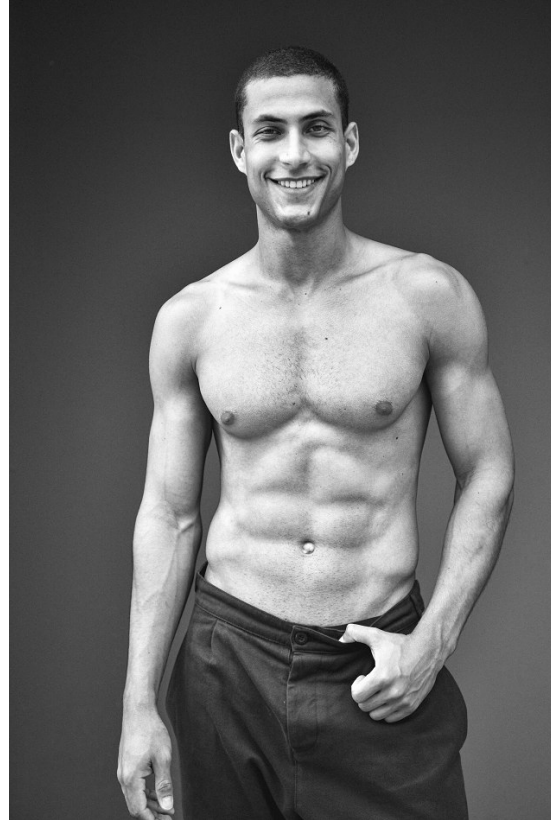

## EDUARDO MENDES

Height: 186cm Chest: 98cm Waist: 80cm Suit: 40 R Shoe: 9 UK Hair: Dark Brown Eyes: Blue/Green

# BOSS MODELS

CAPE TOWN

# BOSS MODELS

CAPE TOWN

EDUARDO MENDES

Height: 186cm Chest: 98cm Waist: 80cm Suit: 40 R Shoe: 9 UK Hair: Dark Brown Eyes: Blue/Green