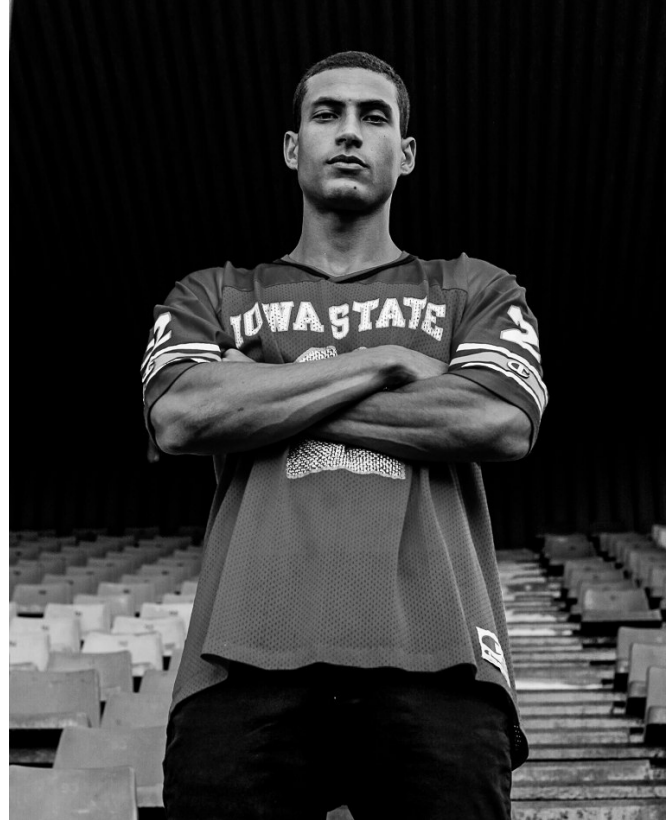

BOSS MODELS

CAPE TOWN

EDUARDO MENDES

Height: 186cm Chest: 98cm Waist: 80cm Suit: 40 R Shoe: 9 UK Hair: Dark Brown Eyes: Blue/Green