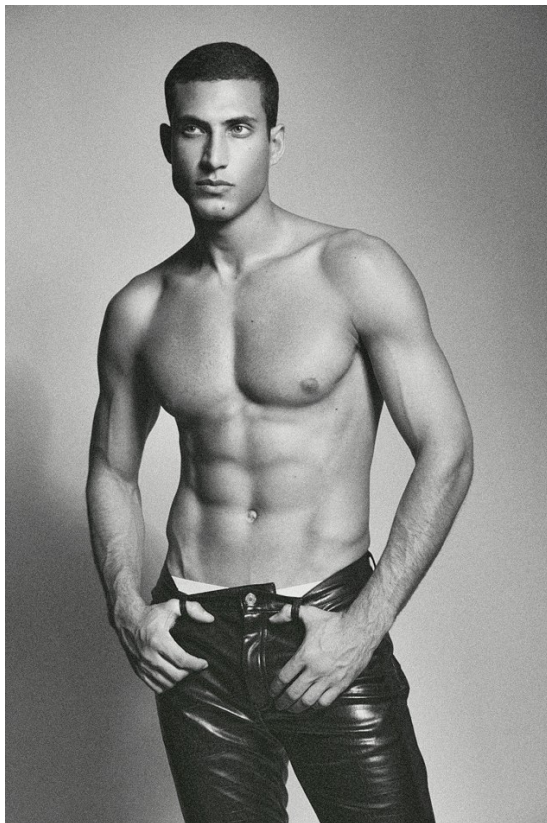

BOSS MODELS

CAPE TOWN

EDUARDO MENDES

Height: 186cm Chest: 98cm Waist: 80cm Suit: 40 R Shoe: 9 UK Hair: Dark Brown Eyes: Blue/Green

BOSS MODELS

CAPE TOWN

EDUARDO MENDES

Height: 186cm Chest: 98cm Waist: 80cm Suit: 40 R Shoe: 9 UK Hair: Dark Brown Eyes: Blue/Green