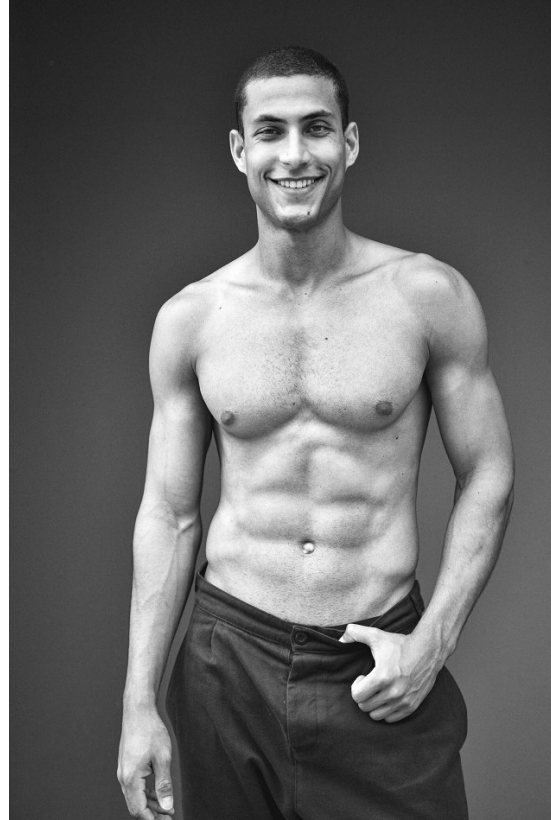

BOSS MODELS

CAPE TOWN

EDUARDO MENDES

Height: 186cm Chest: 98cm Waist: 80cm Suit: 40 R Shoe: 9 UK Hair: Dark Brown Eyes: Blue/Green

BOSS MODELS

CAPE TOWN

EDUARDO MENDES

Height: 186cm Chest: 98cm Waist: 80cm Suit: 40 R Shoe: 9 UK Hair: Dark Brown Eyes: Blue/Green