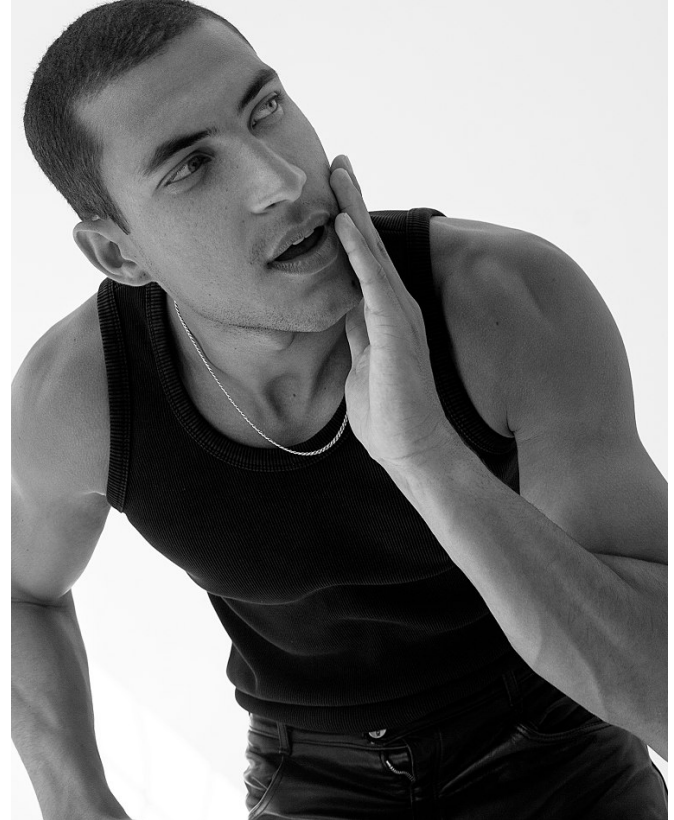

BOSS MODELS

CAPE TOWN

EDUARDO MENDES

Height: 186cm Chest: 98cm Waist: 80cm Suit: 40 R Shoe: 9 UK Hair: Dark Brown Eyes: Blue/Green

BOSS MODELS

CAPE TOWN

EDUARDO MENDES

Height: 186cm Chest: 98cm Waist: 80cm Suit: 40 R Shoe: 9 UK Hair: Dark Brown Eyes: Blue/Green