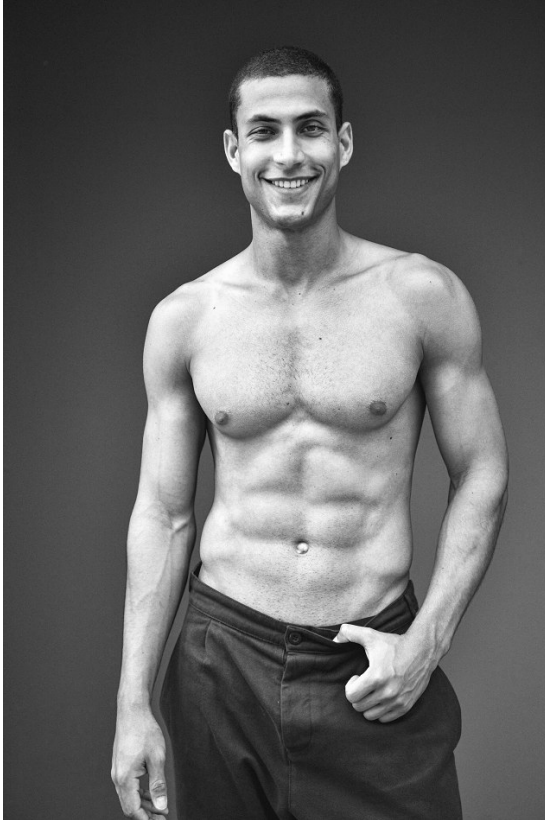

BOSS MODELS

CAPE TOWN

EDUARDO MENDES

Height: 186cm Chest: 98cm Waist: 80cm Suit: 40 R Shoe: 9 UK Hair: Dark Brown Eyes: Blue/Green

BOSS MODELS

CAPE TOWN

EDUARDO MENDES

Height: 186cm Chest: 98cm Waist: 80cm Suit: 40 R Shoe: 9 UK Hair: Dark Brown Eyes: Blue/Green