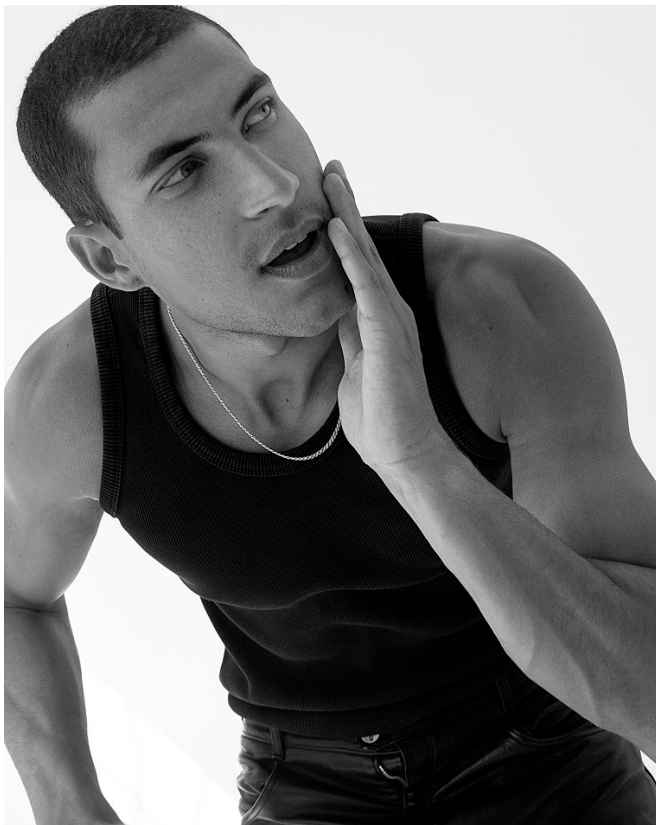

# BOSS MODELS

CAPE TOWN

# BOSS MODELS

CAPE TOWN

EDUARDO MENDES

Height: 186cm Chest: 98cm Waist: 80cm Suit: 40 R Shoe: 9 UK Hair: Dark Brown Eyes: Blue/Green