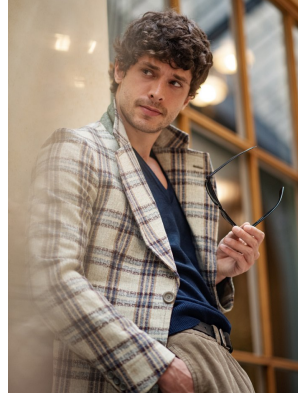

BOSS MODELS

CAPE TOWN

MARIN FABRE

Height: 185cm Chest: 91cm Waist: 76cm Suit: 38 R Shoe: 9 UK Hair: Light Brown Eyes: Hazel

BOSS MODELS

CAPE TOWN

MARIN FABRE

Height: 185cm Chest: 91cm Waist: 76cm Suit: 38 R Shoe: 9 UK Hair: Light Brown Eyes: Hazel