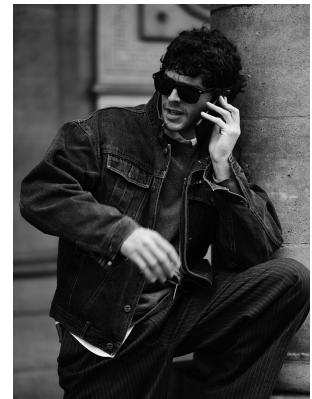

BOSS MODELS

CAPE TOWN

MARIN FABRE

Height: 185cm Chest: 91cm Waist: 76cm Suit: 38 R Shoe: 9 UK Hair: Light Brown Eyes: Hazel

BOSS MODELS

CAPE TOWN

MARIN FABRE

Height: 185cm Chest: 91cm Waist: 76cm Suit: 38 R Shoe: 9 UK Hair: Light Brown Eyes: Hazel