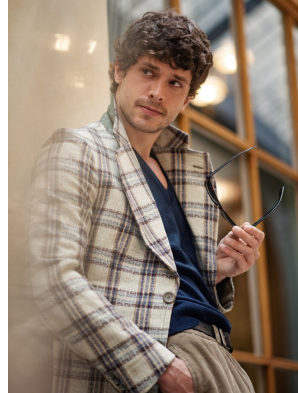

# BOSS MODELS

CAPE TOWN

## MARIN FABRE

Height: 185cm Chest: 91cm Waist: 76cm Suit: 38 R Shoe: 9 UK Hair: Light Brown Eyes: Hazel