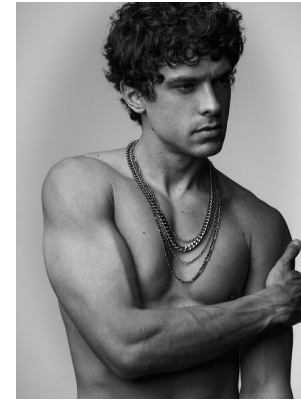

BOSS MODELS

CAPE TOWN

MARIN FABRE

Height: 185cm Chest: 91cm Waist: 76cm Suit: 38 R Shoe: 9 UK Hair: Light Brown Eyes: Hazel

BOSS MODELS

CAPE TOWN

MARIN FABRE

Height: 185cm Chest: 91cm Waist: 76cm Suit: 38 R Shoe: 9 UK Hair: Light Brown Eyes: Hazel