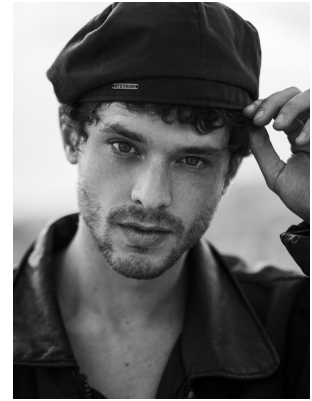

# BOSS MODELS

CAPE TOWN

## MARIN FABRE

Height: 185cm Chest: 91cm Waist: 76cm Suit: 38 R Shoe: 9 UK Hair: Light Brown Eyes: Hazel