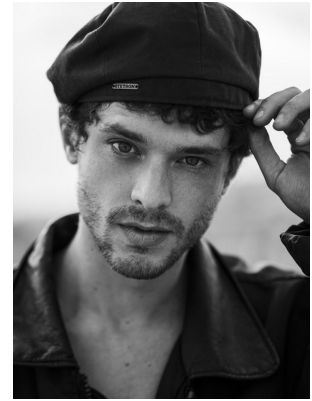

BOSS MODELS

CAPE TOWN

MARIN FABRE

Height: 185cm Chest: 91cm Waist: 76cm Suit: 38 R Shoe: 9 UK Hair: Light Brown Eyes: Hazel

BOSS MODELS

CAPE TOWN

MARIN FABRE

Height: 185cm Chest: 91cm Waist: 76cm Suit: 38 R Shoe: 9 UK Hair: Light Brown Eyes: Hazel