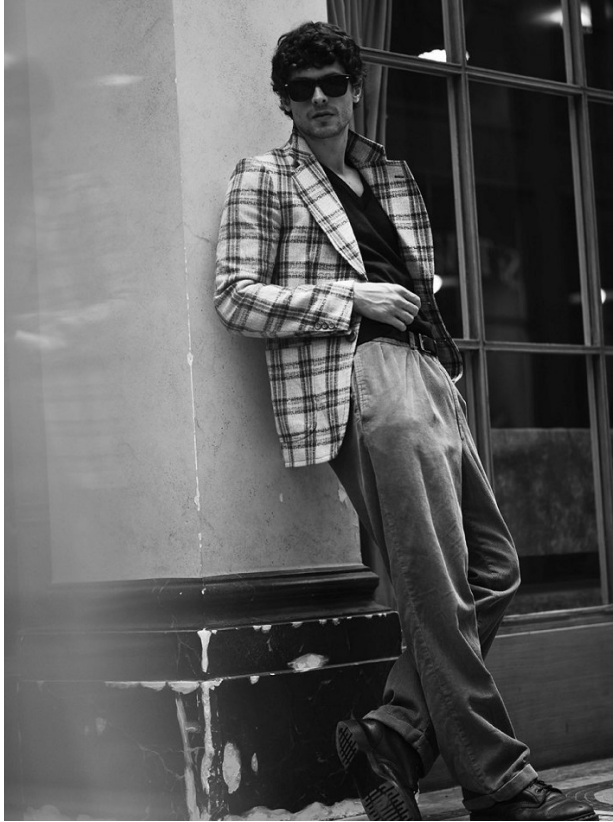

BOSS MODELS

CAPE TOWN

MARIN FABRE

Height: 185cm Chest: 91cm Waist: 76cm Suit: 38 R Shoe: 9 UK Hair: Light Brown Eyes: Hazel

BOSS MODELS

CAPE TOWN

MARIN FABRE

Height: 185cm Chest: 91cm Waist: 76cm Suit: 38 R Shoe: 9 UK Hair: Light Brown Eyes: Hazel