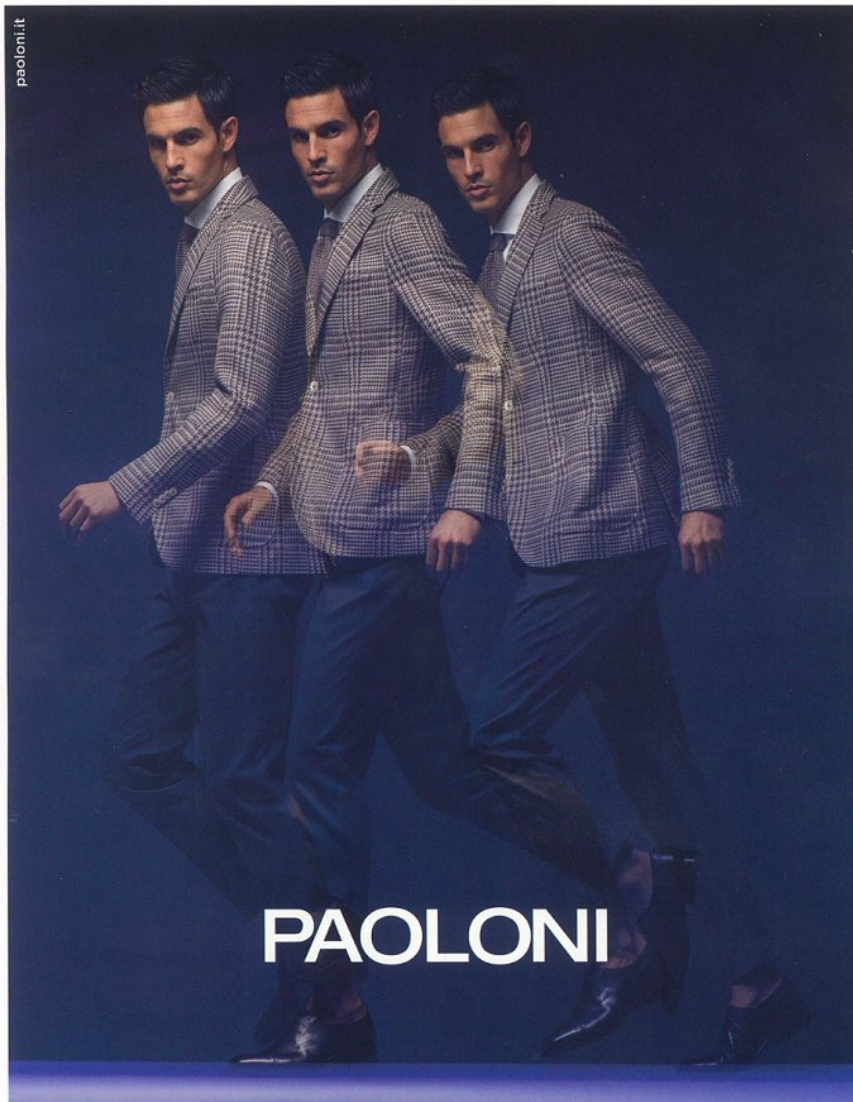

BOSS MODELS

CAPE TOWN

Height: 185cm Chest: 99cm Waist: 76cm Suit: 39 R Shoe: 8.5 UK Hair: Brown Eyes: Hazel