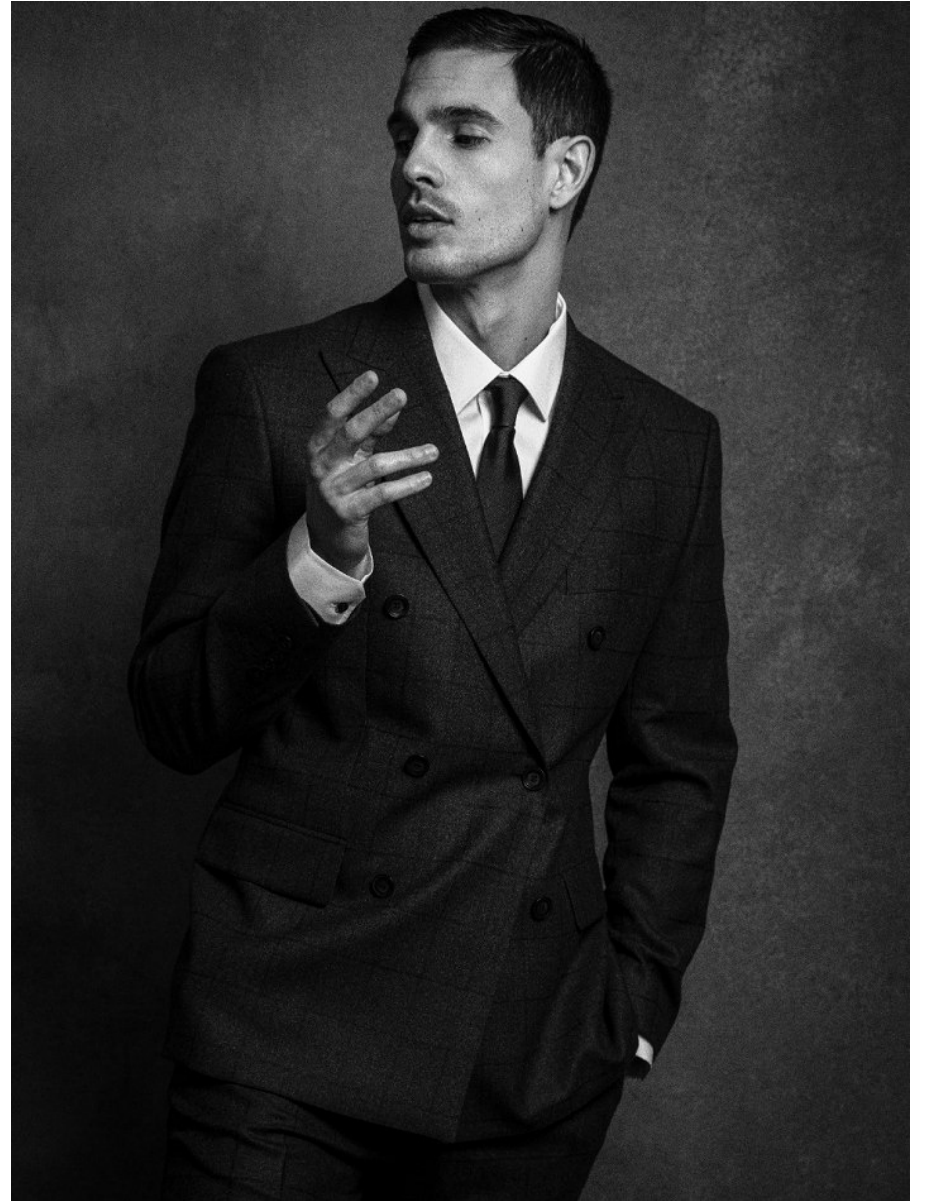

PARIS .OCTOBER 2019

ANTHONY GASTELIER

Height: 185cm Chest: 99cm Waist: 76cm Suit: 39 R Shoe: 8.5 UK Hair: Brown Eyes: Hazel

BOSS MODELS

CAPE TOWN

ANTHONY GASTELIER

Height: 185cm Chest: 99cm Waist: 76cm Suit: 39 R Shoe: 8.5 UK Hair: Brown Eyes: Hazel

BOSS MODELS

CAPE TOWN

ANTHONY GASTELIER

Height: 185cm Chest: 99cm Waist: 76cm Suit: 39 R Shoe: 8.5 UK Hair: Brown Eyes: Hazel

BOSS MODELS

CAPE TOWN

ANTHONY GASTELIER

Height: 185cm Chest: 99cm Waist: 76cm Suit: 39 R Shoe: 8.5 UK Hair: Brown Eyes: Hazel