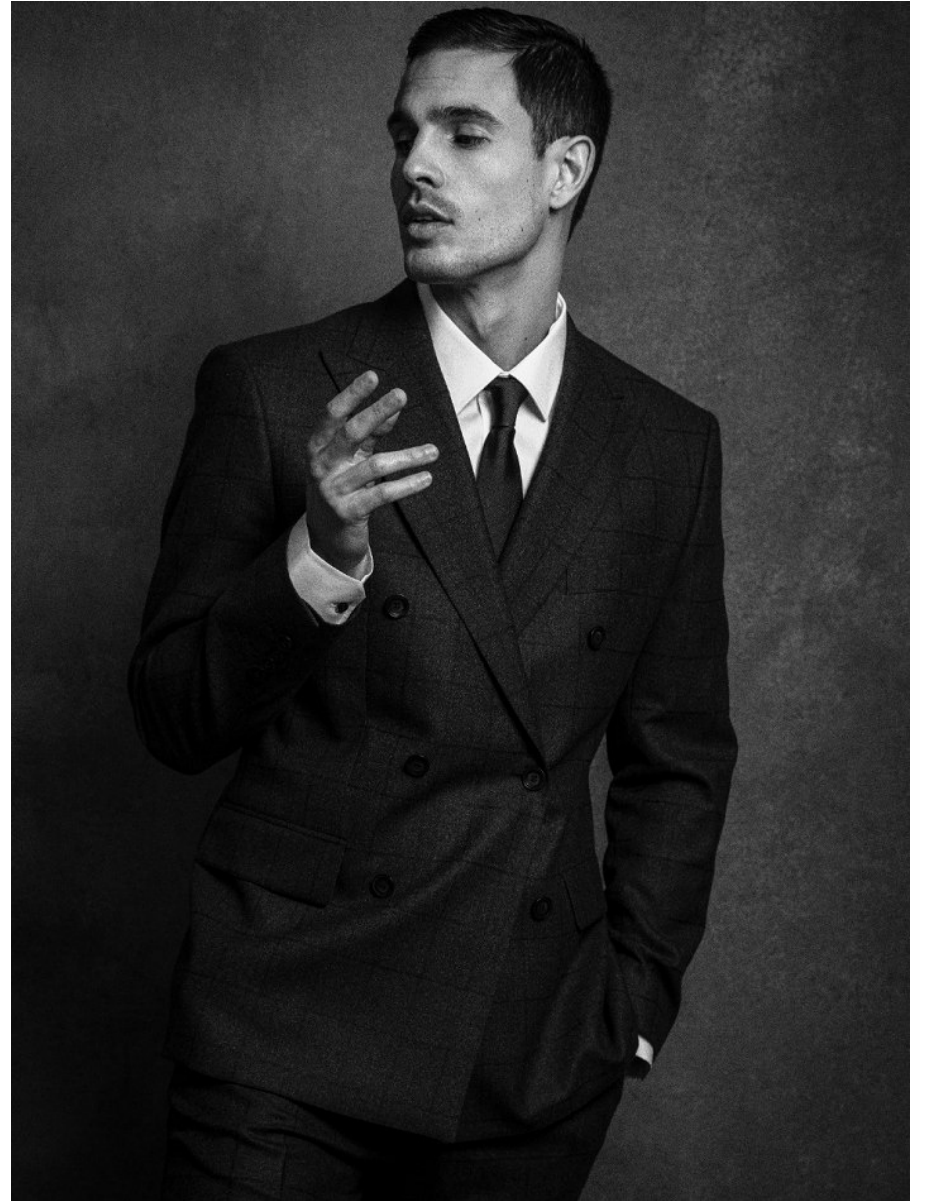

BOSS MODELS

CAPE TOWN

Height: 185cm Chest: 99cm Waist: 76cm Suit: 39 R Shoe: 8.5 UK Hair: Brown Eyes: Hazel