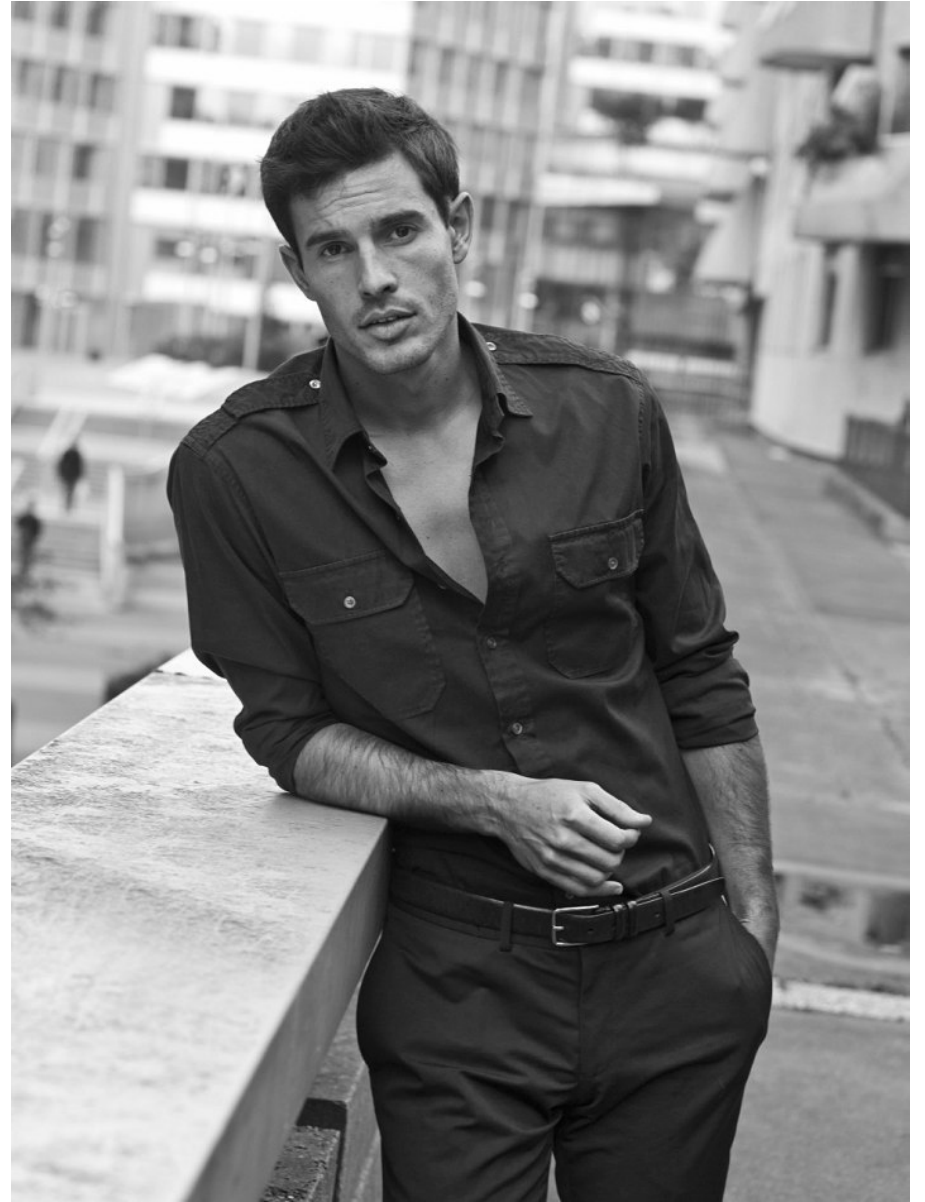

BOSS MODELS

CAPE TOWN

ANTHONY GASTELIER

Height: 185cm Chest: 99cm Waist: 76cm Suit: 39 R Shoe: 8.5 UK Hair: Brown Eyes: Hazel

BOSS MODELS

CAPE TOWN

ANTHONY GASTELIER

Height: 185cm Chest: 99cm Waist: 76cm Suit: 39 R Shoe: 8.5 UK Hair: Brown Eyes: Hazel