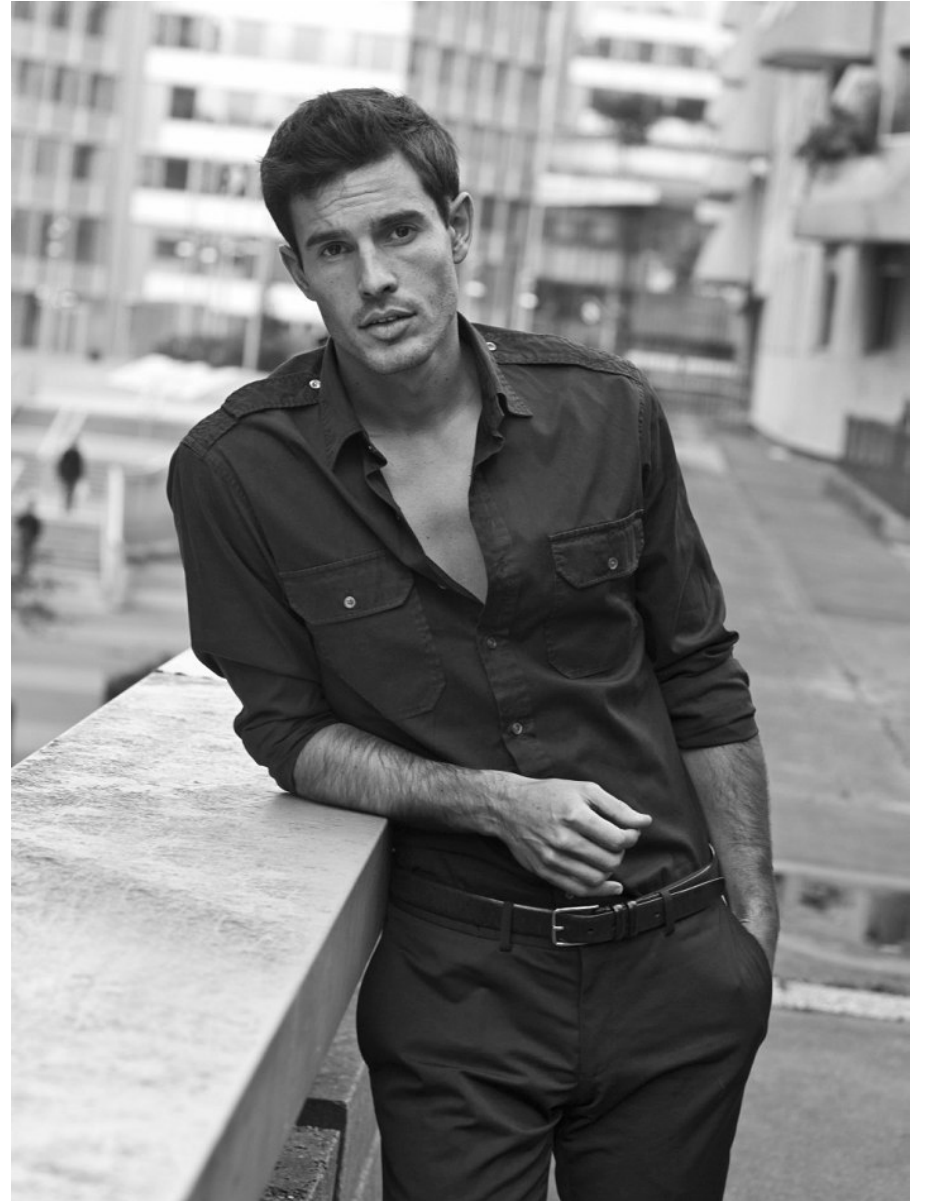

# BOSS MODELS

CAPE TOWN

ANTHONY GASTELIER

Height: 185cm Chest: 99cm Waist: 76cm Suit: 39 R Shoe: 8.5 UK Hair: Brown Eyes: Hazel