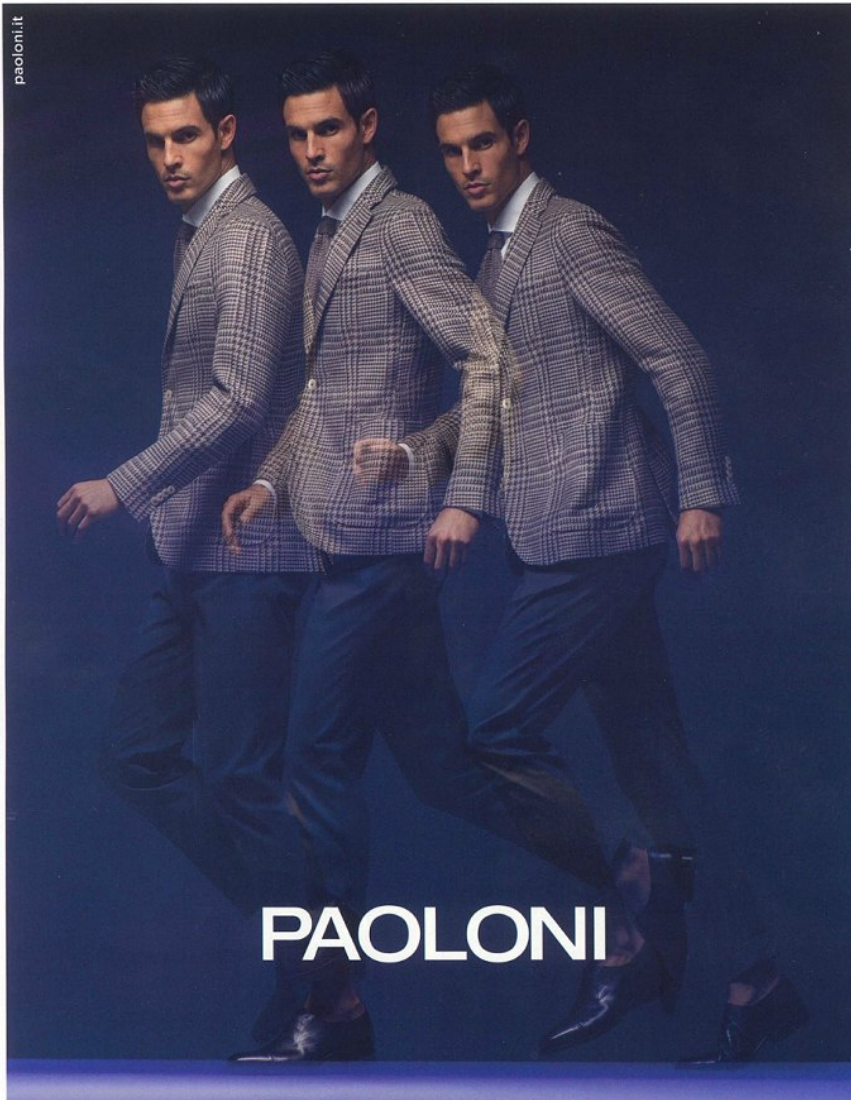

BOSS MODELS

CAPE TOWN

Height: 185cm Chest: 99cm Waist: 76cm Suit: 39 R Shoe: 8.5 UK Hair: Brown Eyes: Hazel