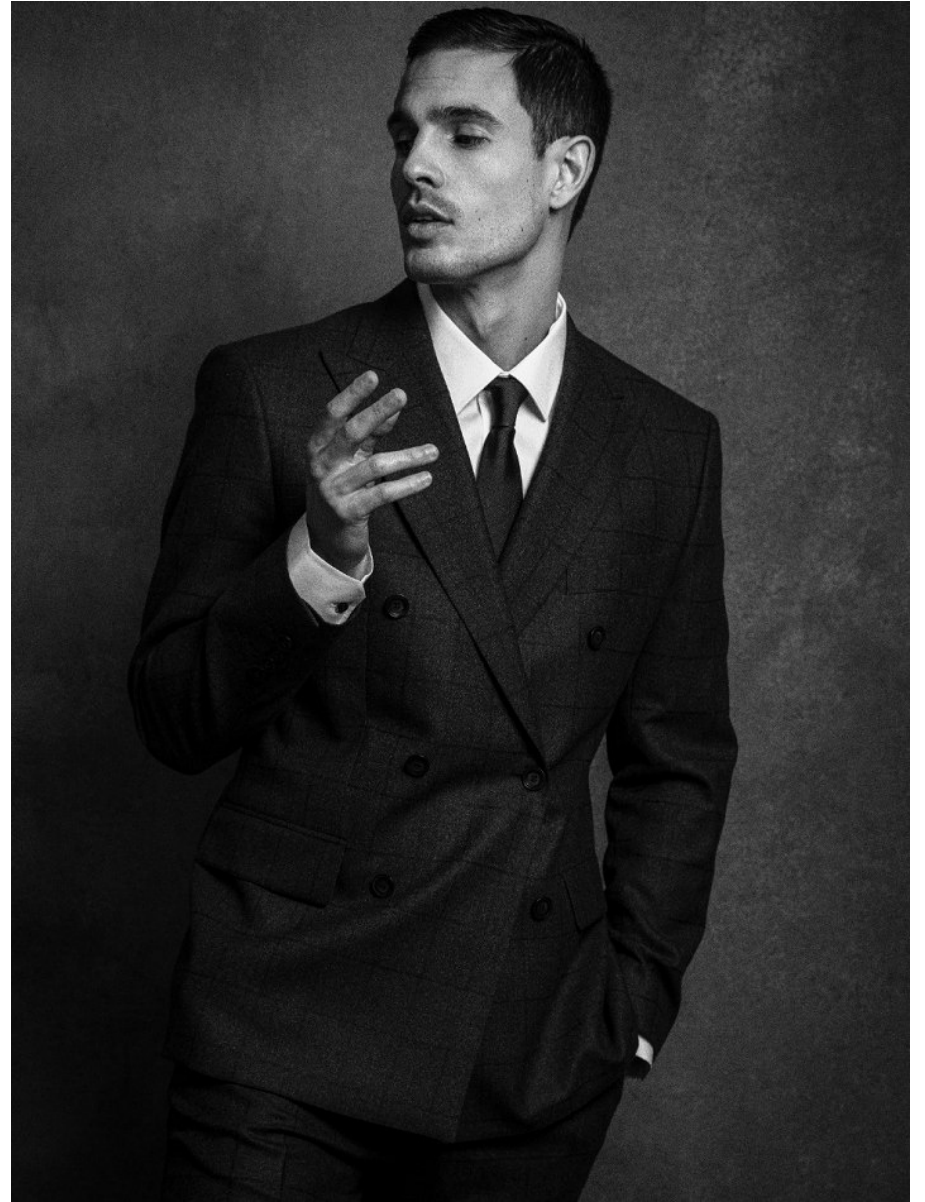

PARIS .OCTOBER 2019

ANTHONY GASTELIER

Height: 185cm Chest: 99cm Waist: 76cm Suit: 39 R Shoe: 8.5 UK Hair: Brown Eyes: Hazel

BOSS MODELS

CAPE TOWN

ANTHONY GASTELIER

Height: 185cm Chest: 99cm Waist: 76cm Suit: 39 R Shoe: 8.5 UK Hair: Brown Eyes: Hazel

BOSS MODELS

CAPE TOWN

ANTHONY GASTELIER

Height: 185cm Chest: 99cm Waist: 76cm Suit: 39 R Shoe: 8.5 UK Hair: Brown Eyes: Hazel

BOSS MODELS

CAPE TOWN

ANTHONY GASTELIER

Height: 185cm Chest: 99cm Waist: 76cm Suit: 39 R Shoe: 8.5 UK Hair: Brown Eyes: Hazel