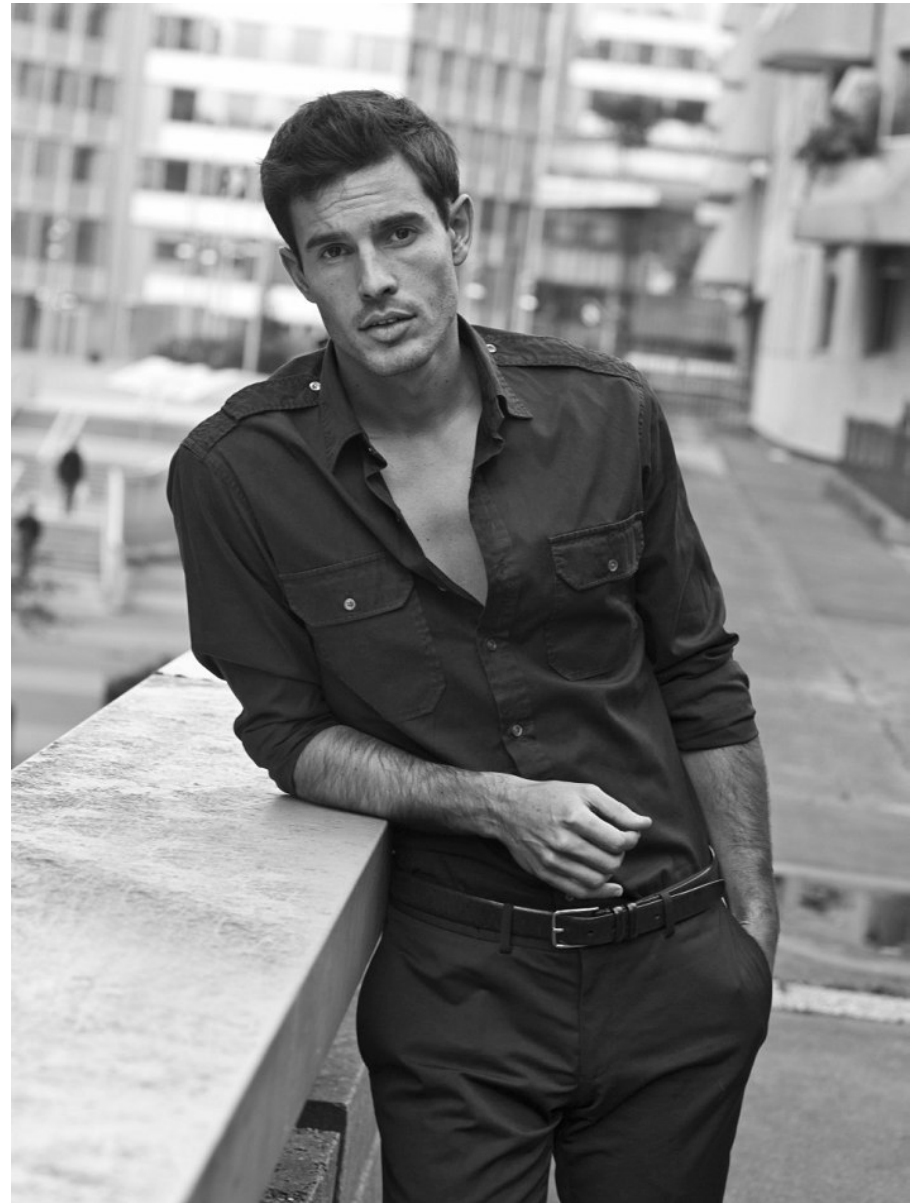

BOSS MODELS

CAPE TOWN

ANTHONY GASTELIER

Height: 185cm Chest: 99cm Waist: 76cm Suit: 39 R Shoe: 8.5 UK Hair: Brown Eyes: Hazel

BOSS MODELS

CAPE TOWN

ANTHONY GASTELIER

Height: 185cm Chest: 99cm Waist: 76cm Suit: 39 R Shoe: 8.5 UK Hair: Brown Eyes: Hazel