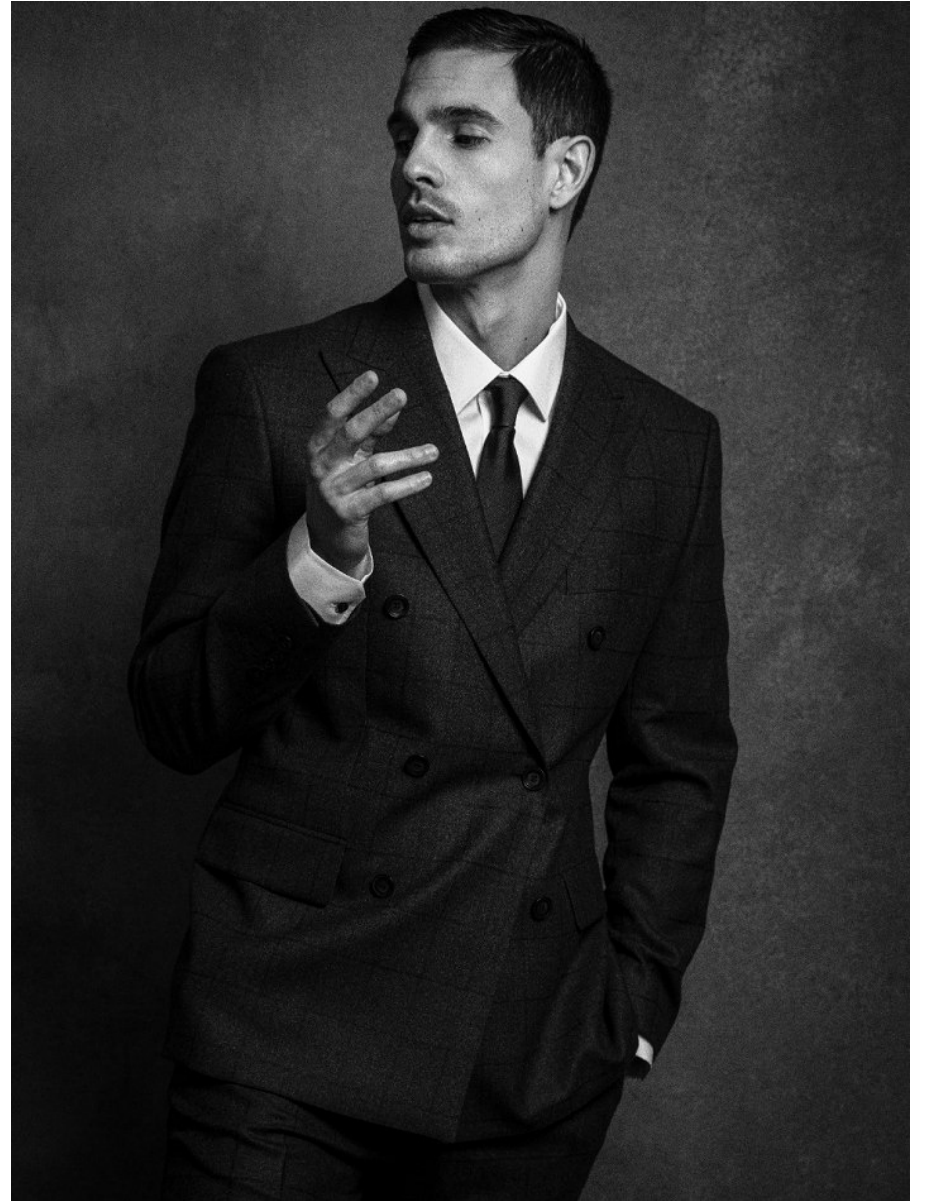

# BOSS MODELS

CAPE TOWN

ANTHONY GASTELIER

Height: 185cm Chest: 99cm Waist: 76cm Suit: 39 R Shoe: 8.5 UK Hair: Brown Eyes: Hazel