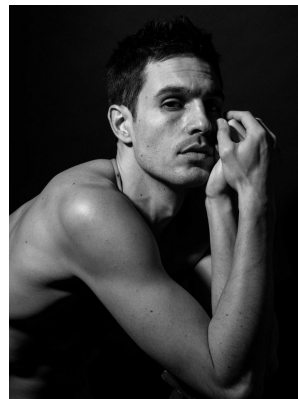

# BOSS MODELS

CAPE TOWN

## ANTHONY GASTELIER

Height: 185cm Chest: 99cm Waist: 76cm Suit: 39 R Shoe: 8.5 UK Hair: Brown Eyes: Hazel