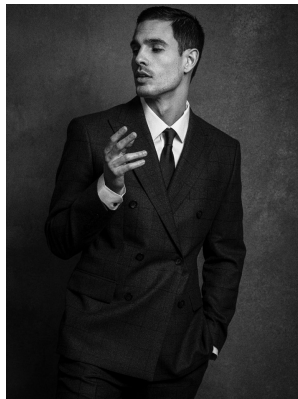

# BOSS MODELS

CAPE TOWN

## ANTHONY GASTELIER

Height: 185cm Chest: 99cm Waist: 76cm Suit: 39 R Shoe: 8.5 UK Hair: Brown Eyes: Hazel