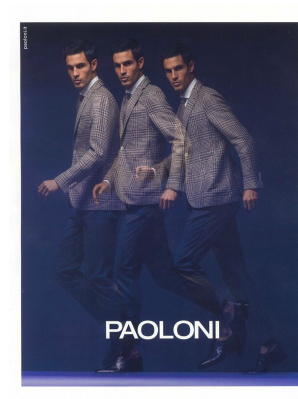

# BOSS MODELS

CAPE TOWN

## ANTHONY GASTELIER

Height: 185cm Chest: 99cm Waist: 76cm Suit: 39 R Shoe: 8.5 UK Hair: Brown Eyes: Hazel