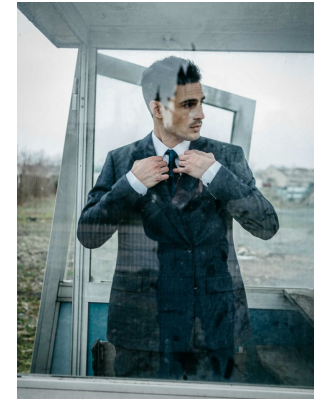

# BOSS MODELS

CAPE TOWN

## ANTHONY GASTELIER

Height: 185cm Chest: 99cm Waist: 76cm Suit: 39 R Shoe: 8.5 UK Hair: Brown Eyes: Hazel