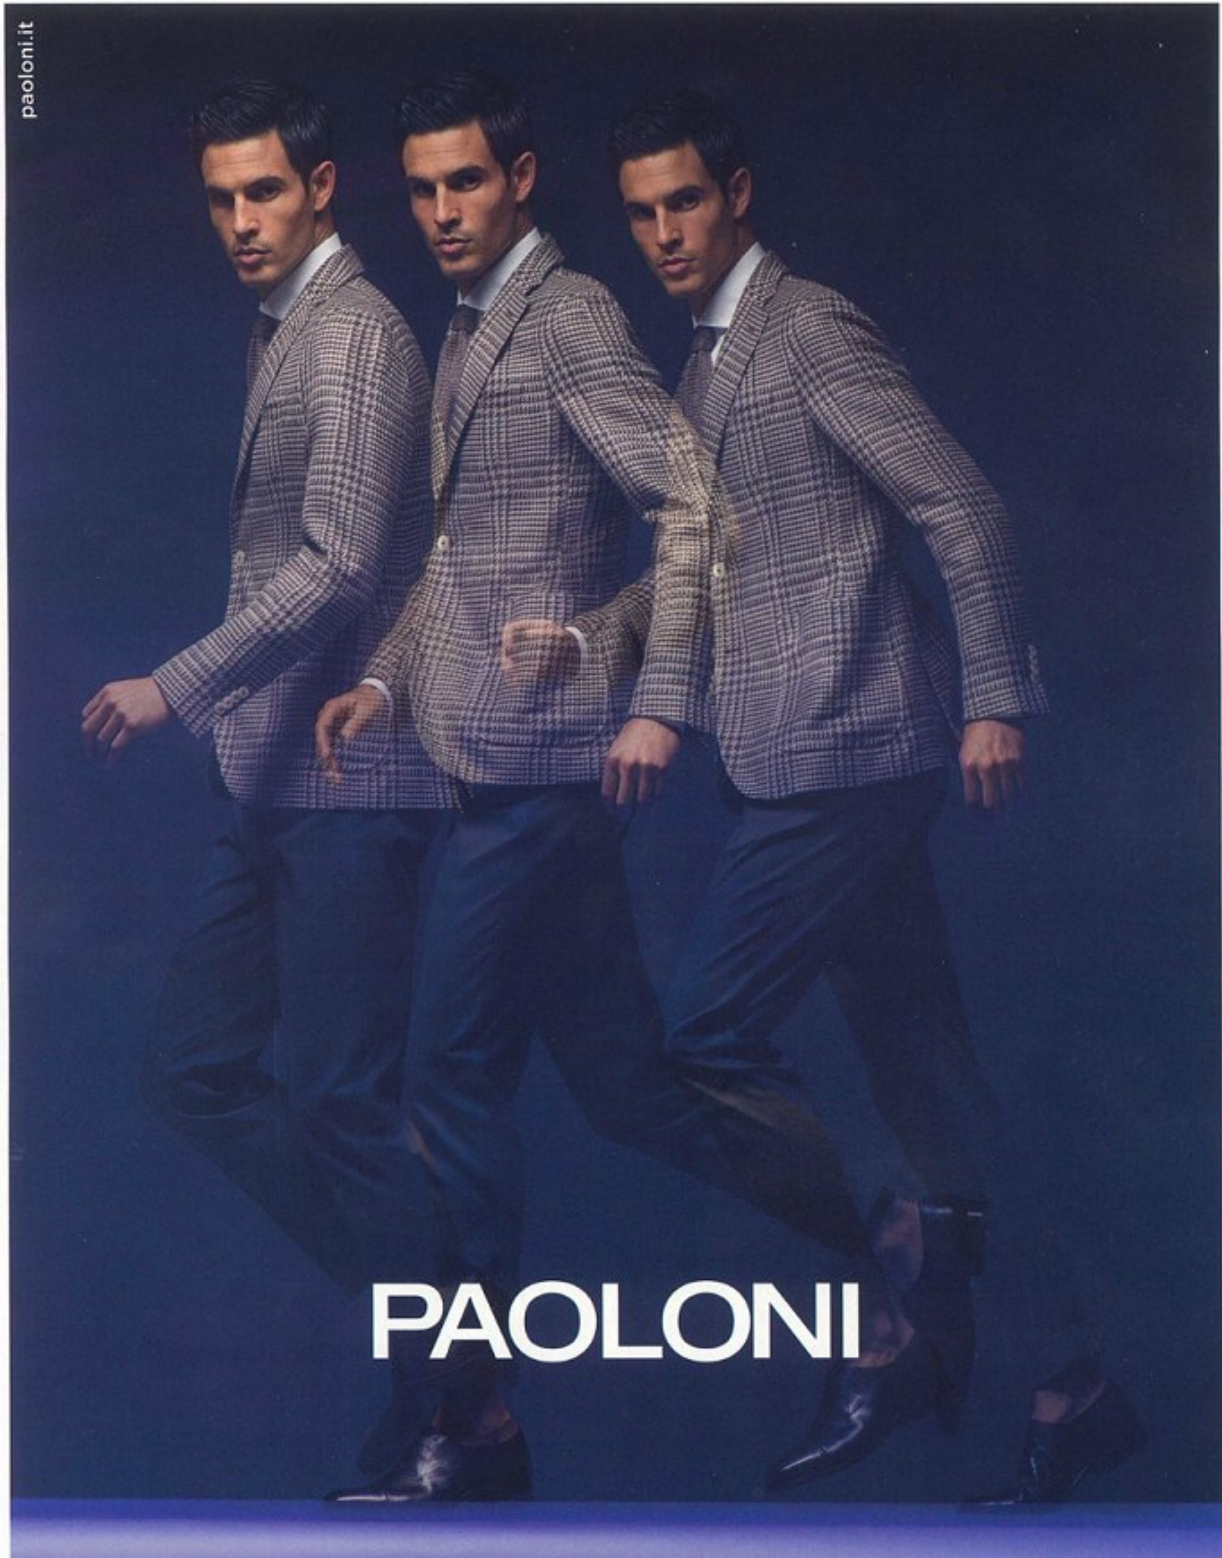

ANTHONY GASTELIER

BOSS MODELS

CAPE TOWN

ANTHONY GASTELIER

Height: 185cm Chest: 99cm Waist: 76cm Suit: 39 R Shoe: 8.5 UK Hair: Brown Eyes: Hazel