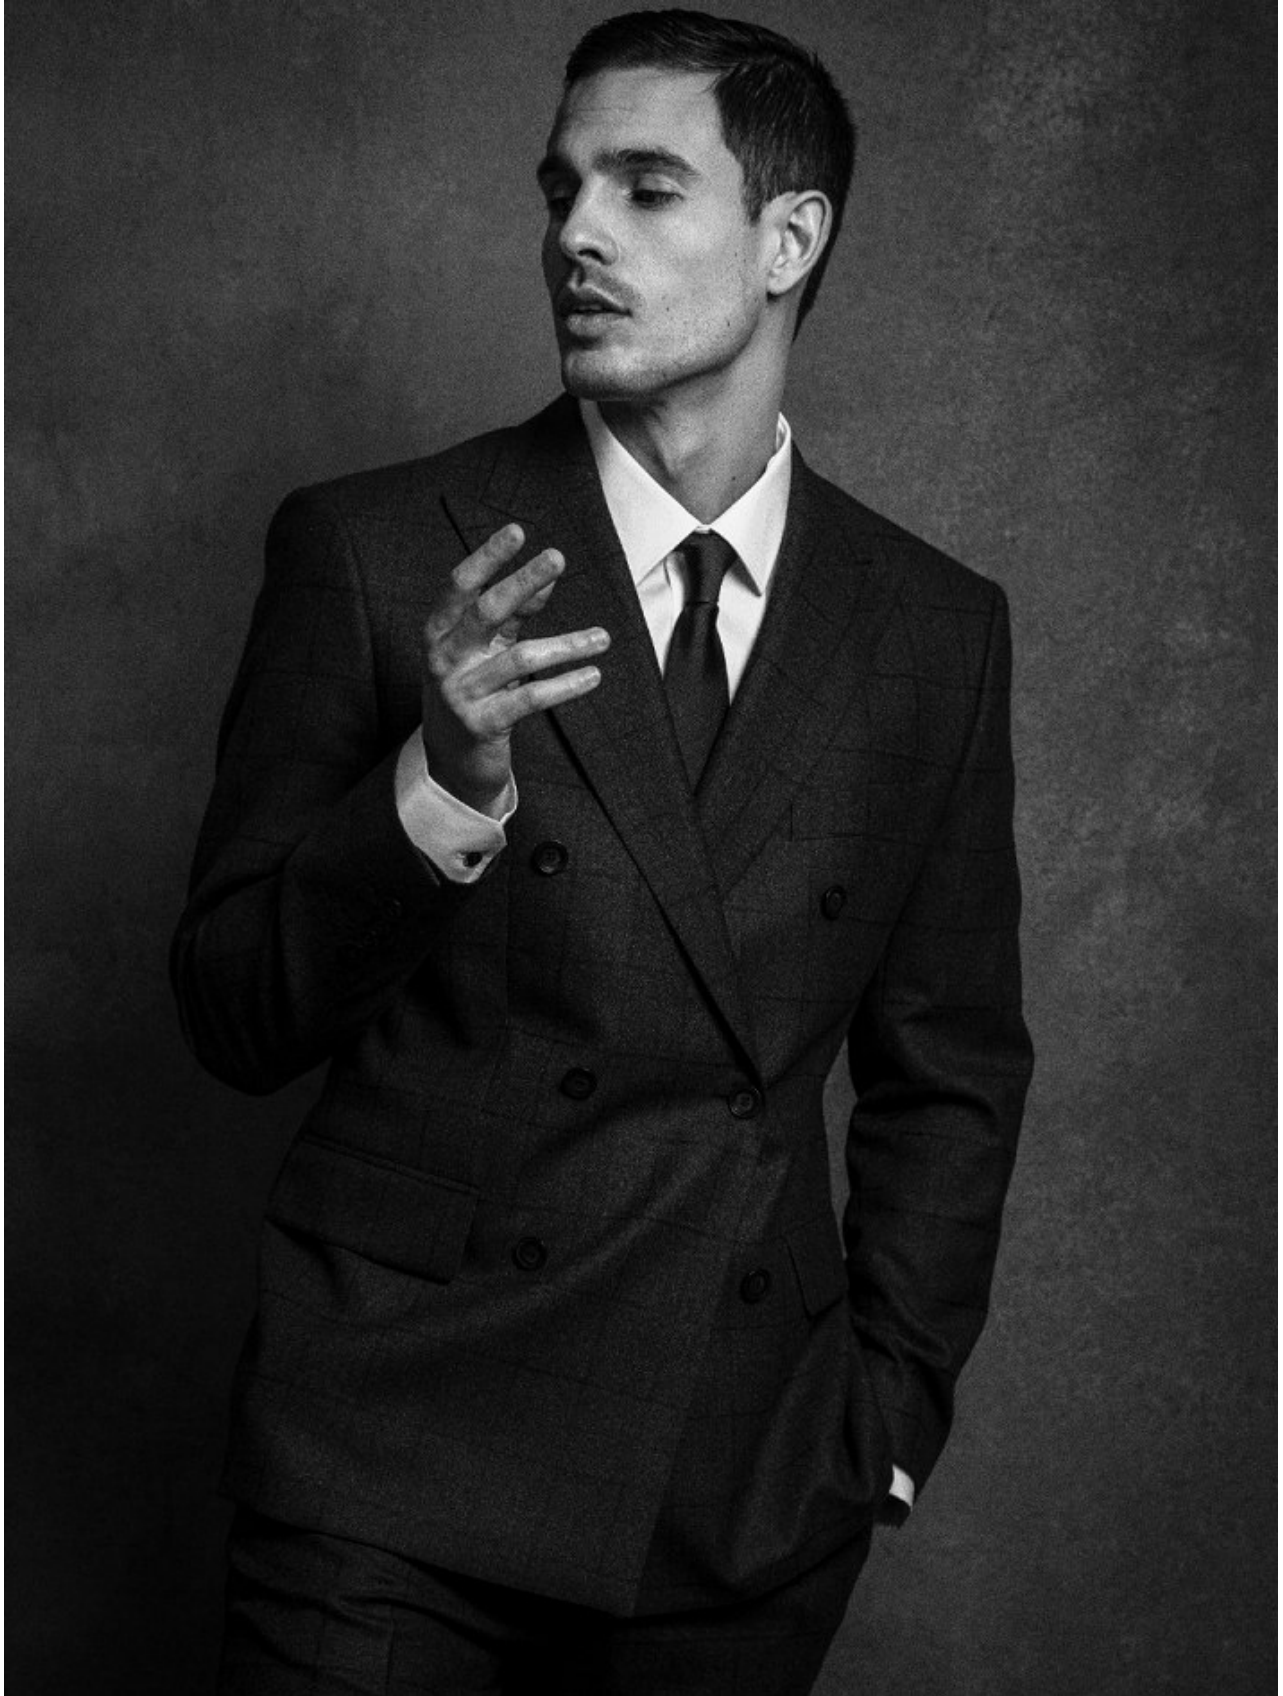

ANTHONY GASTELIER

BOSS MODELS

CAPE TOWN

ANTHONY GASTELIER

Height: 185cm Chest: 99cm Waist: 76cm Suit: 39 R Shoe: 8.5 UK Hair: Brown Eyes: Hazel