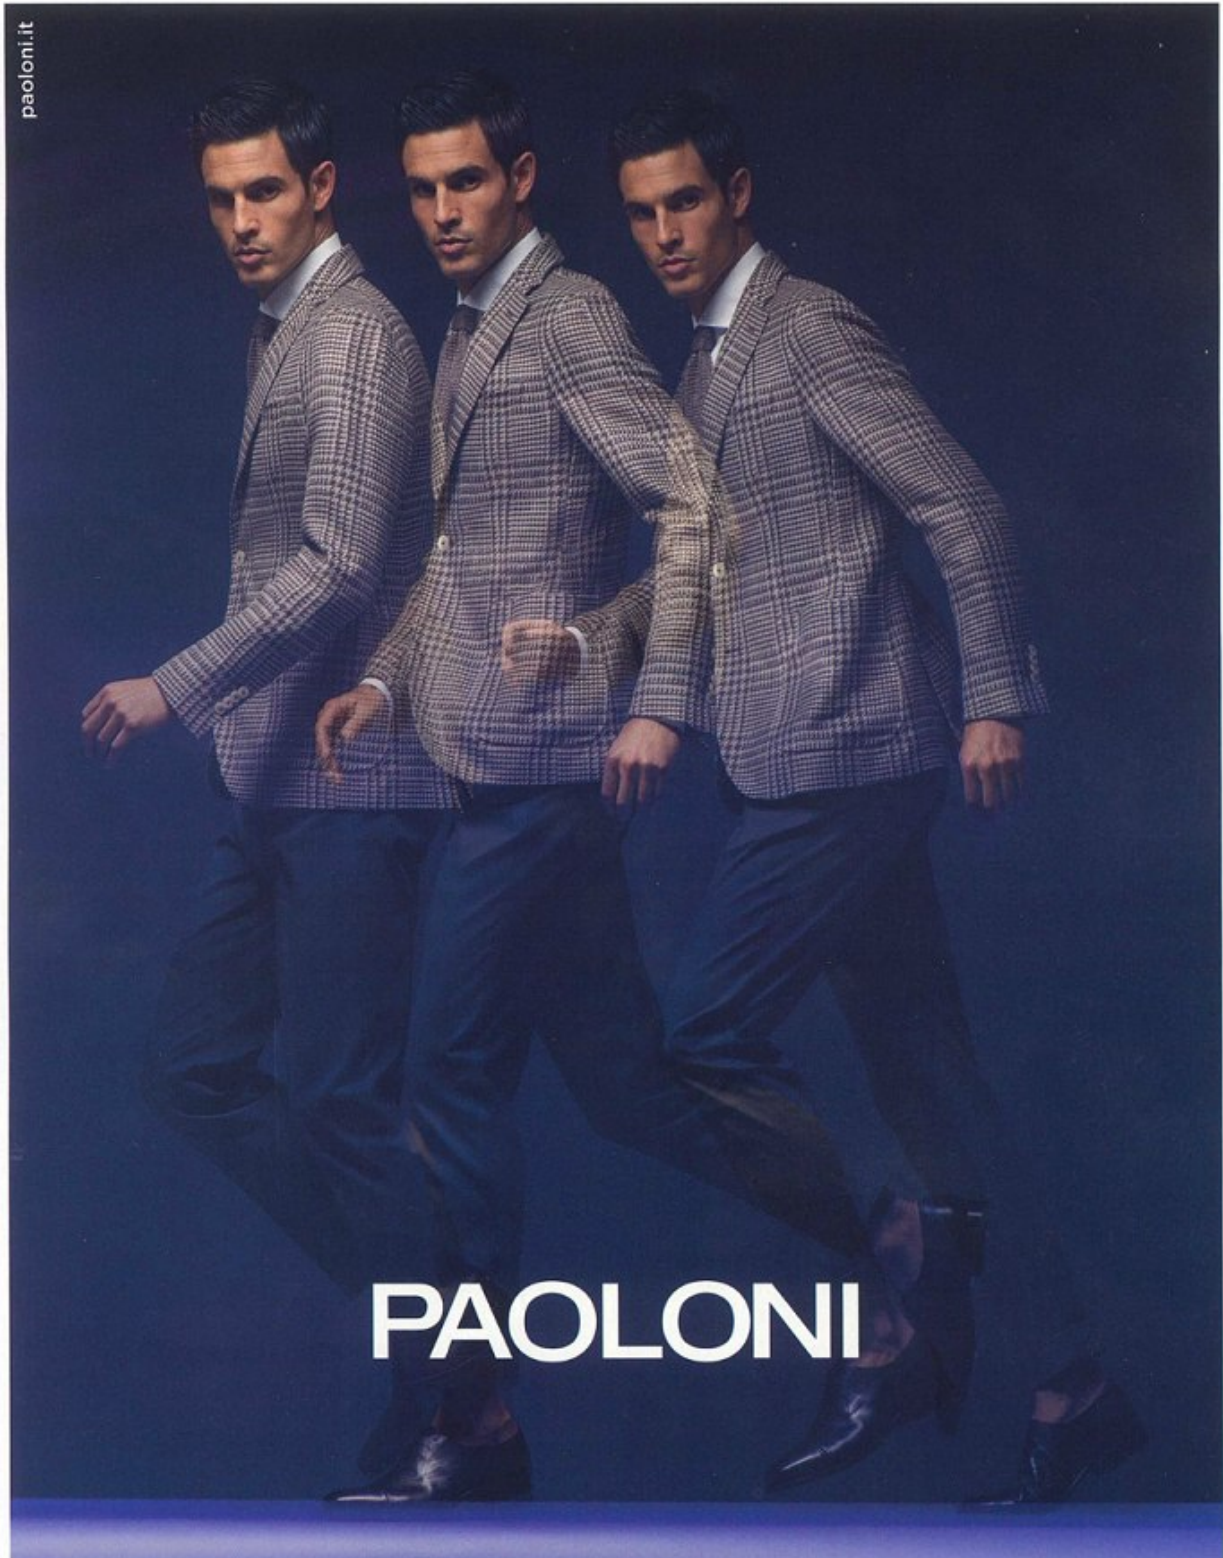

ANTHONY GASTELIER

BOSS MODELS

CAPE TOWN

ANTHONY GASTELIER

Height: 185cm Chest: 99cm Waist: 76cm Suit: 39 R Shoe: 8.5 UK Hair: Brown Eyes: Hazel