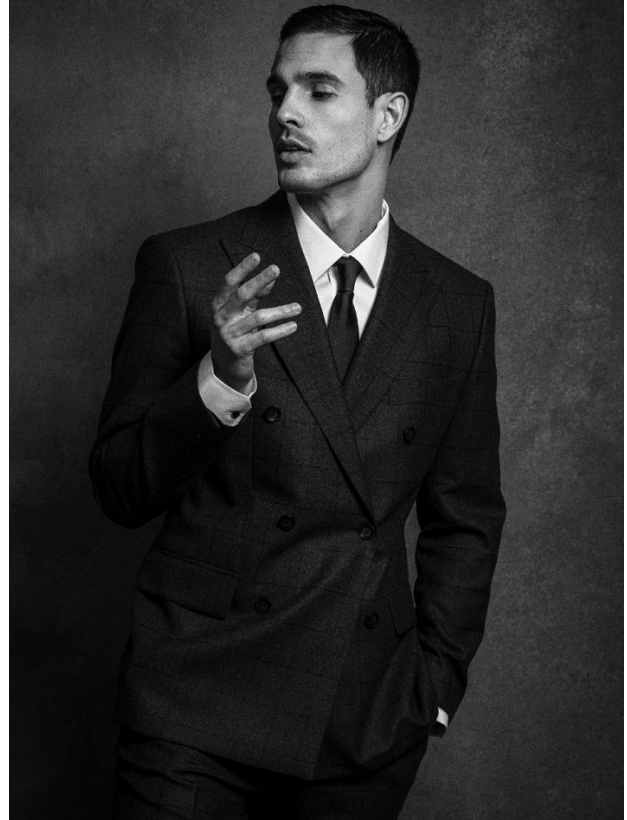

BOSS MODELS

CAPE TOWN

ANTHONY GASTELIER

Height: 185cm Chest: 99cm Waist: 76cm Suit: 39 R Shoe: 8.5 UK Hair: Brown Eyes: Hazel

BOSS MODELS

CAPE TOWN

ANTHONY GASTELIER

Height: 185cm Chest: 99cm Waist: 76cm Suit: 39 R Shoe: 8.5 UK Hair: Brown Eyes: Hazel

BOSS MODELS

CAPE TOWN

ANTHONY GASTELIER

Height: 185cm Chest: 99cm Waist: 76cm Suit: 39 R Shoe: 8.5 UK Hair: Brown Eyes: Hazel