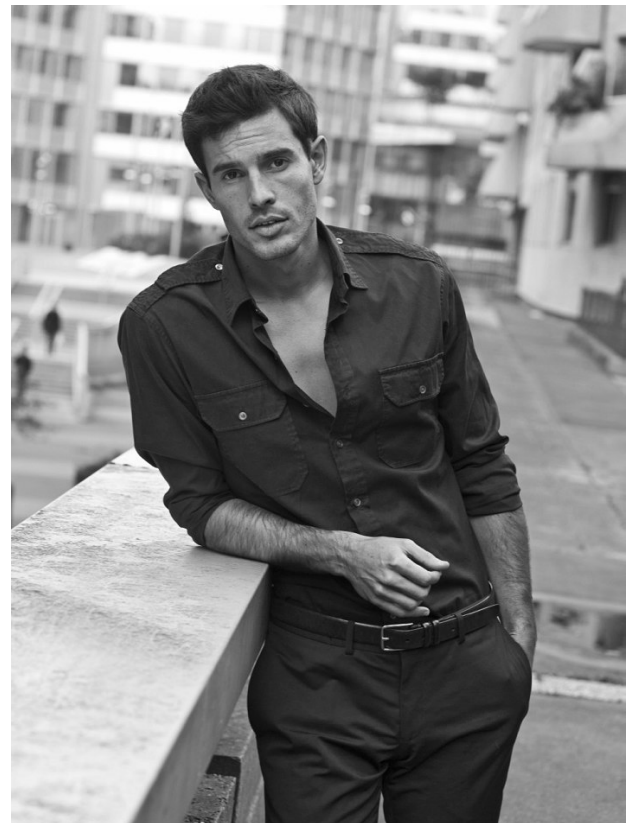

BOSS MODELS

CAPE TOWN

ANTHONY GASTELIER

Height: 185cm Chest: 99cm Waist: 76cm Suit: 39 R Shoe: 8.5 UK Hair: Brown Eyes: Hazel

BOSS MODELS

CAPE TOWN

ANTHONY GASTELIER

Height: 185cm Chest: 99cm Waist: 76cm Suit: 39 R Shoe: 8.5 UK Hair: Brown Eyes: Hazel

BOSS MODELS

CAPE TOWN

ANTHONY GASTELIER

Height: 185cm Chest: 99cm Waist: 76cm Suit: 39 R Shoe: 8.5 UK Hair: Brown Eyes: Hazel