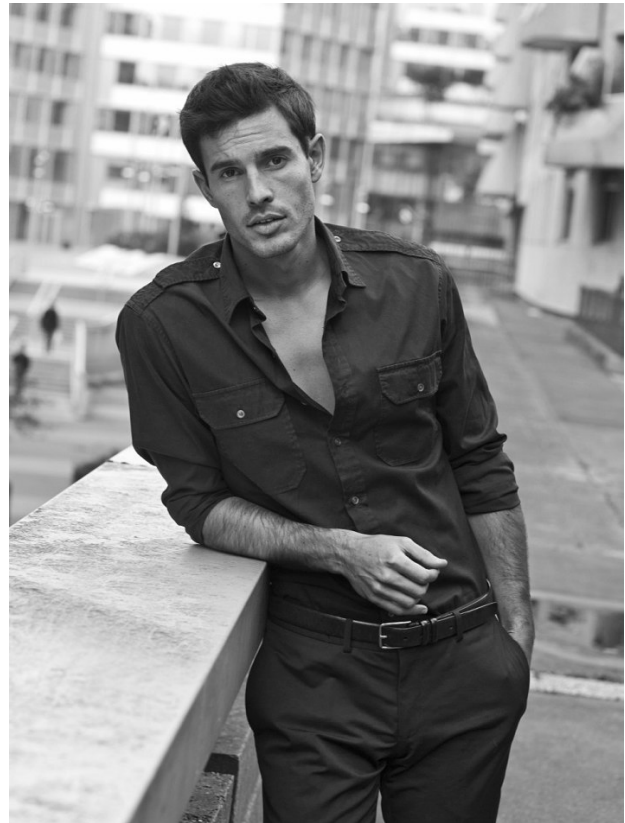

# BOSS MODELS

CAPE TOWN

## ANTHONY GASTELIER

Height: 185cm Chest: 99cm Waist: 76cm Suit: 39 R Shoe: 8.5 UK Hair: Brown Eyes: Hazel