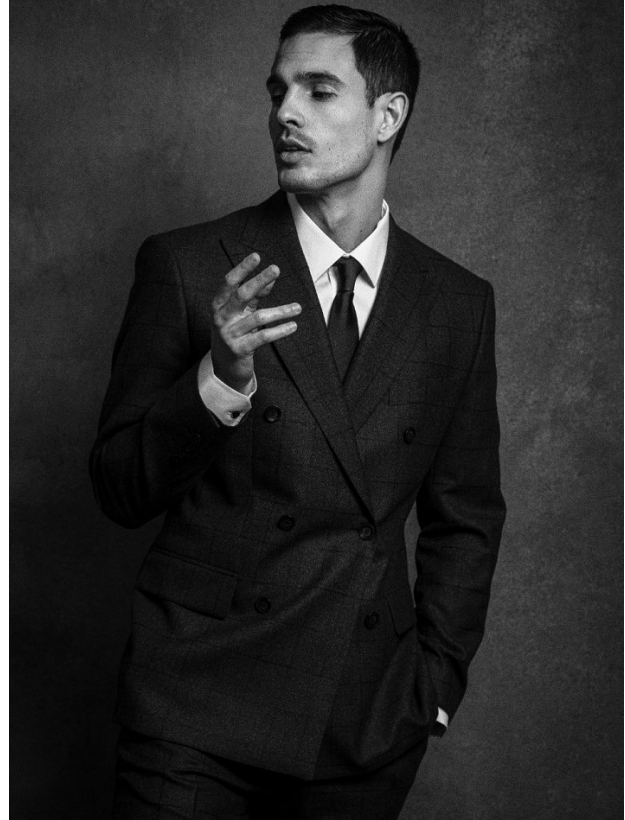

BOSS MODELS

CAPE TOWN

ANTHONY GASTELIER

Height: 185cm Chest: 99cm Waist: 76cm Suit: 39 R Shoe: 8.5 UK Hair: Brown Eyes: Hazel