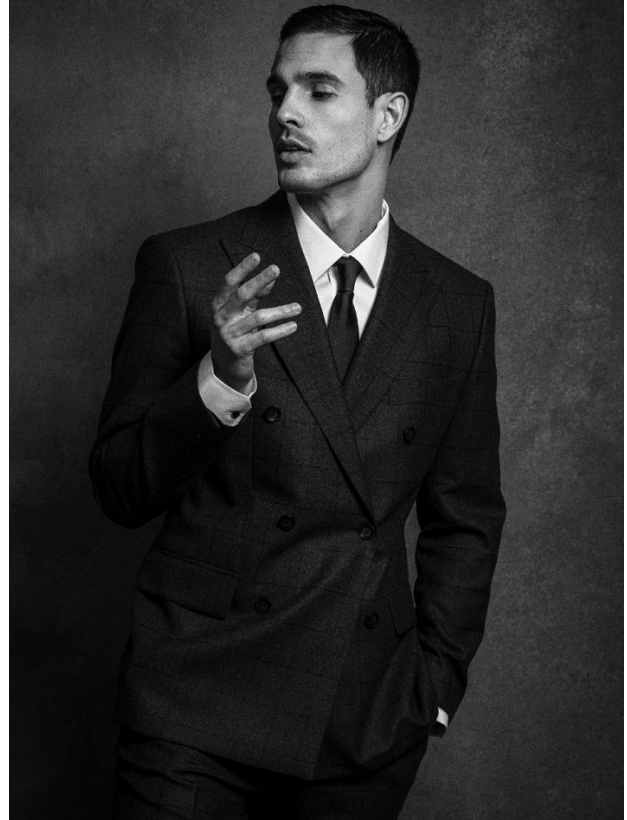

# BOSS MODELS

CAPE TOWN

## ANTHONY GASTELIER

Height: 185cm Chest: 99cm Waist: 76cm Suit: 39 R Shoe: 8.5 UK Hair: Brown Eyes: Hazel