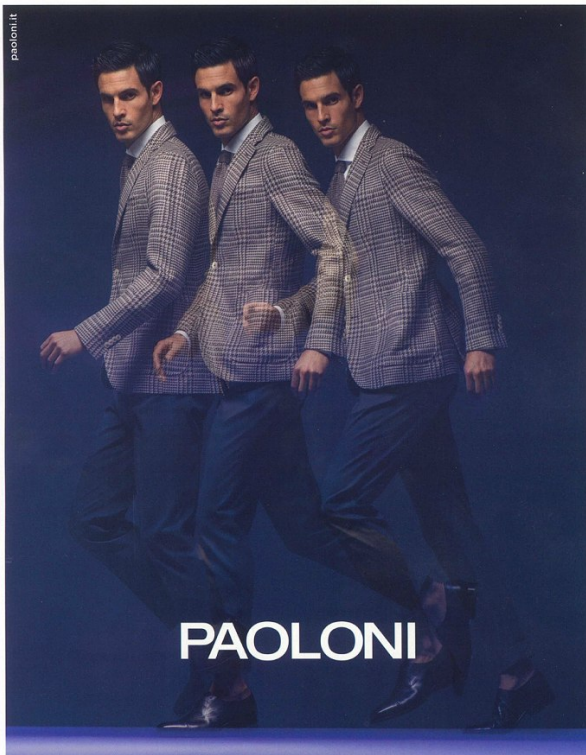

BOSS MODELS

CAPE TOWN

ANTHONY GASTELIER

Height: 185cm Chest: 99cm Waist: 76cm Suit: 39 R Shoe: 8.5 UK Hair: Brown Eyes: Hazel

BOSS MODELS

CAPE TOWN

ANTHONY GASTELIER

Height: 185cm Chest: 99cm Waist: 76cm Suit: 39 R Shoe: 8.5 UK Hair: Brown Eyes: Hazel

BOSS MODELS

CAPE TOWN

ANTHONY GASTELIER

Height: 185cm Chest: 99cm Waist: 76cm Suit: 39 R Shoe: 8.5 UK Hair: Brown Eyes: Hazel