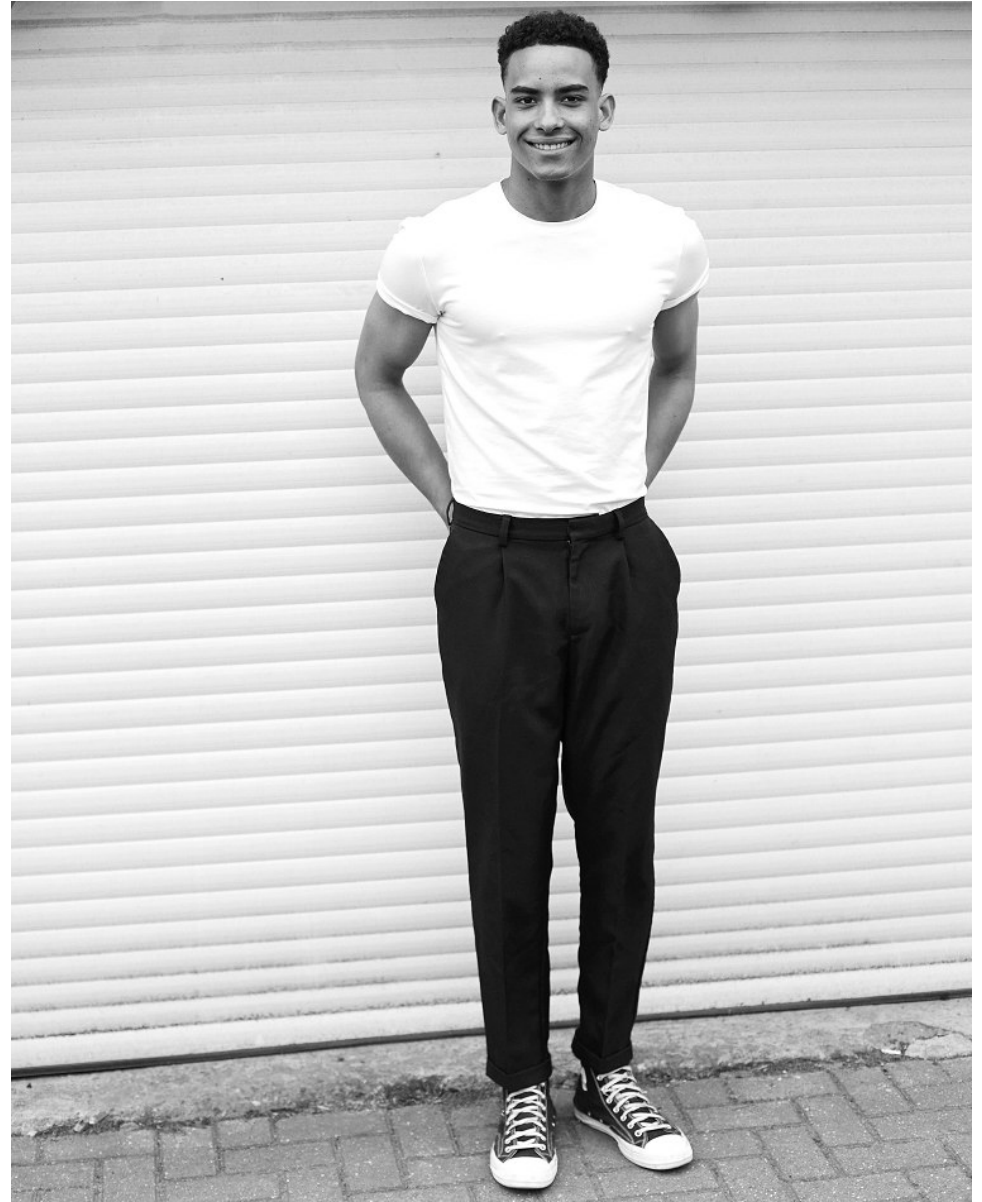

BOSS MODELS

CAPE TOWN

OLIVER MAYALL

Height: 187cm Chest: 97cm Waist: 77cm Suit: 38 L Shoe: 9 UK Hair: Brown Eyes: Brown