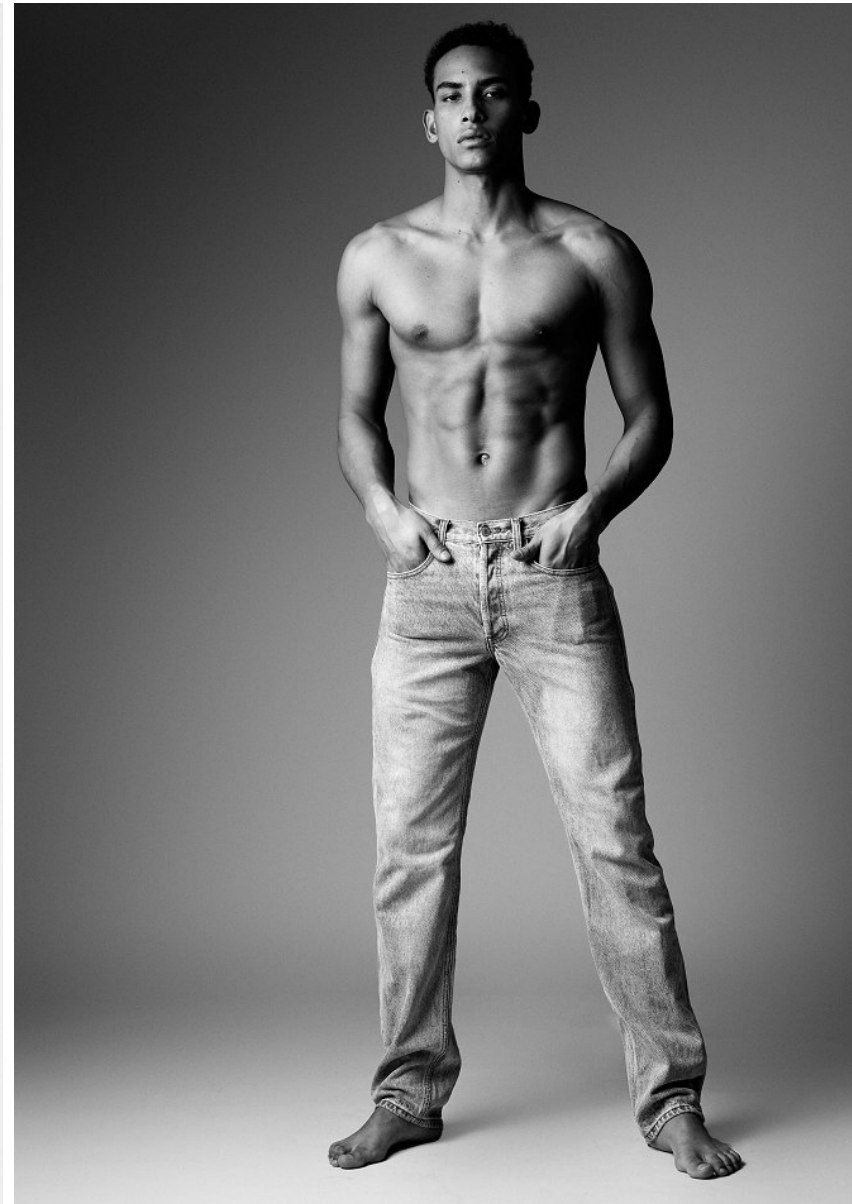

BOSS MODELS

CAPE TOWN

Height: 187cm Chest: 97cm Waist: 77cm Suit: 38 L Shoe: 9 UK Hair: Brown Eyes: Brown