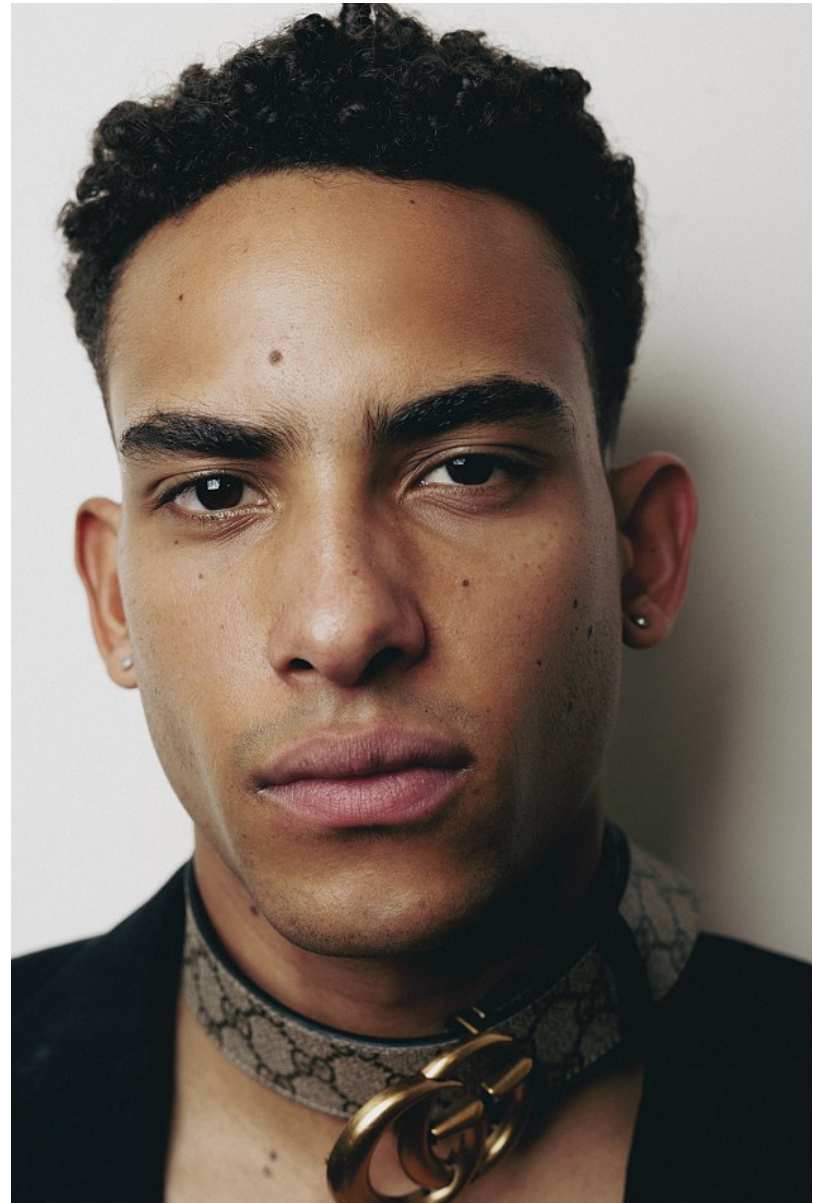

BOSS MODELS

CAPE TOWN

OLIVER MAYALL

Height: 187cm Chest: 97cm Waist: 77cm Suit: 38 L Shoe: 9 UK Hair: Brown Eyes: Brown

BOSS MODELS

CAPE TOWN

OLIVER MAYALL

Height: 187cm Chest: 97cm Waist: 77cm Suit: 38 L Shoe: 9 UK Hair: Brown Eyes: Brown