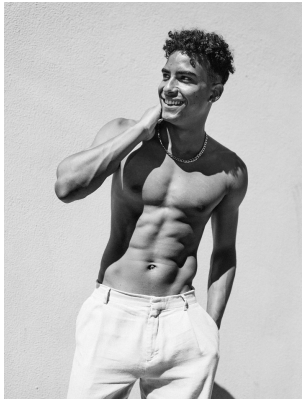

# BOSS MODELS

CAPE TOWN

OLIVER MAYALL

Height: 187cm Chest: 97cm Waist: 77cm Suit: 38 L Shoe: 9 UK Hair: Brown Eyes: Brown

# BOSS MODELS

CAPE TOWN

## OLIVER MAYALL

Height: 187cm Chest: 97cm Waist: 77cm Suit: 38 L Shoe: 9 UK Hair: Brown Eyes: Brown