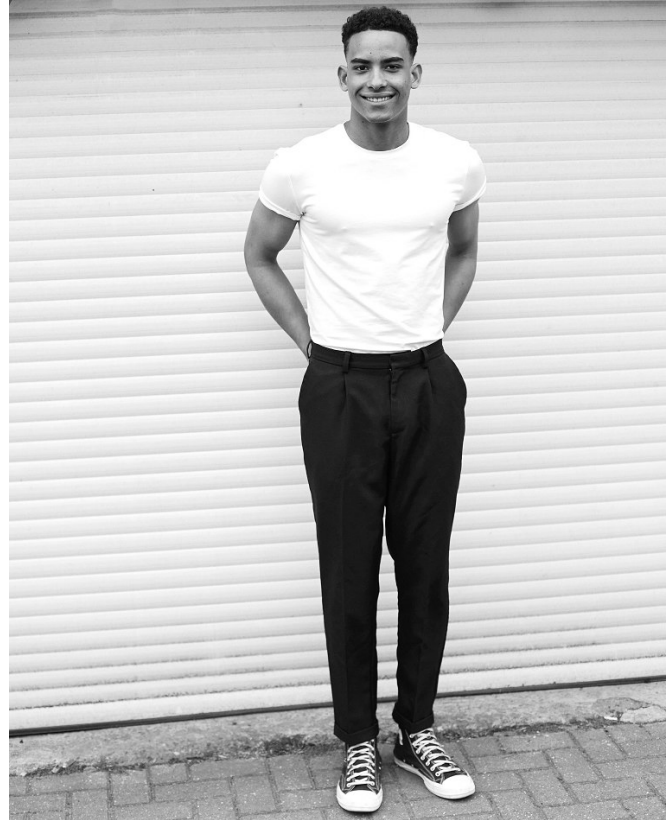

BOSS MODELS

CAPE TOWN

OLIVER MAYALL

Height: 187cm Chest: 97cm Waist: 77cm Suit: 38 L Shoe: 9 UK Hair: Brown Eyes: Brown

BOSS MODELS

CAPE TOWN

OLIVER MAYALL

Height: 187cm Chest: 97cm Waist: 77cm Suit: 38 L Shoe: 9 UK Hair: Brown Eyes: Brown