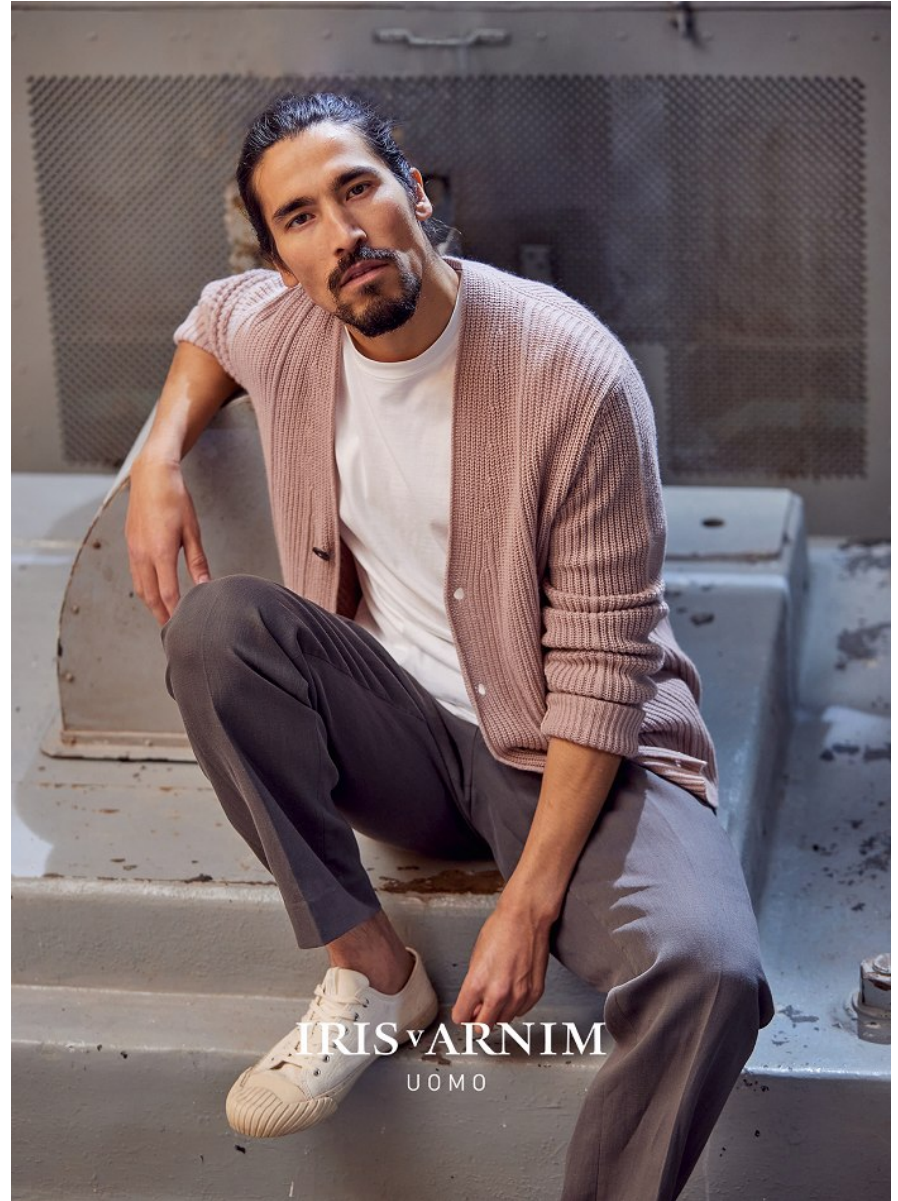

BOSS MODELS

CAPE TOWN

HOSSAIN HAIDARI

Height: 185cm Chest: 99cm Waist: 79cm Suit: 40 R Shoe: 9.5 UK Hair: Brown Eyes: Brown