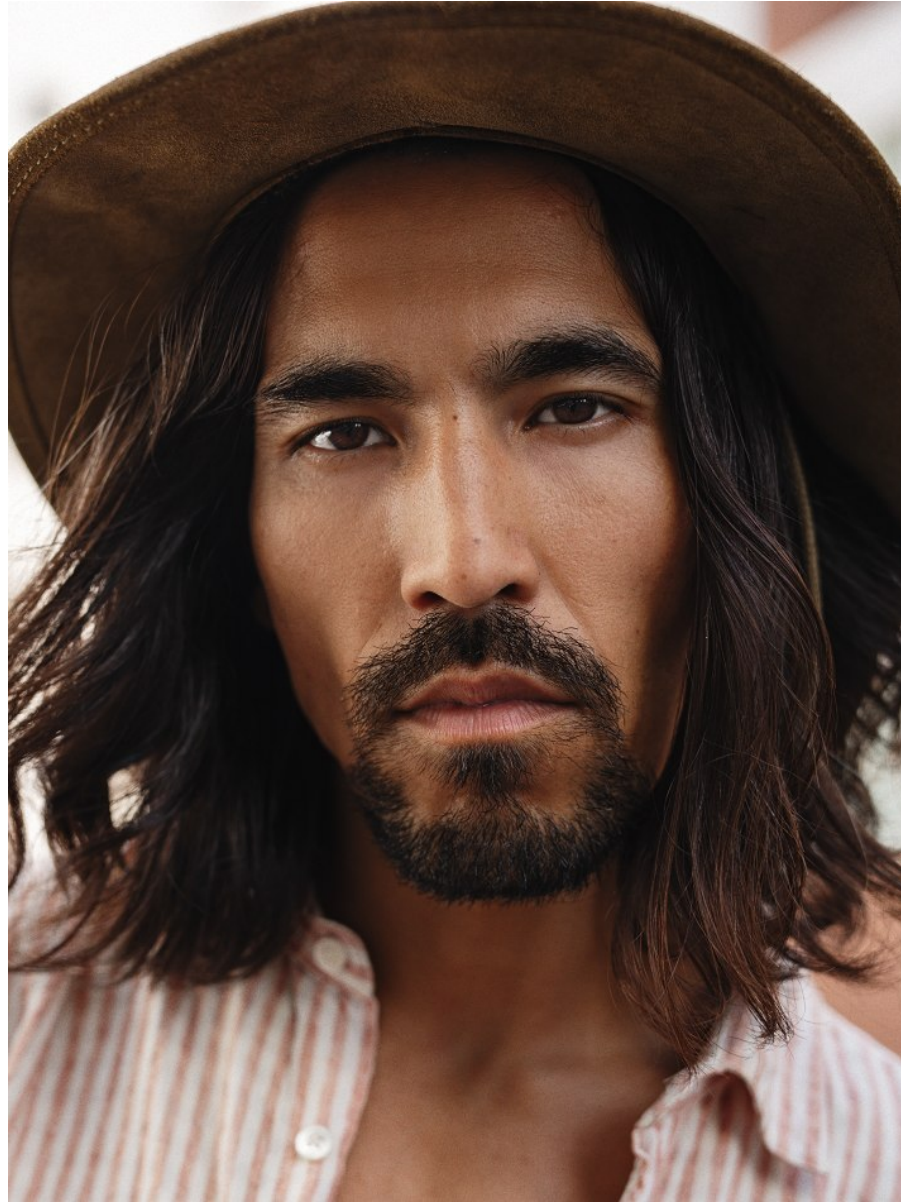

BOSS MODELS

CAPE TOWN

HOSSAIN HAIDARI

Height: 185cm Chest: 99cm Waist: 79cm Suit: 40 R Shoe: 9.5 UK Hair: Brown Eyes: Brown

BOSS MODELS

CAPE TOWN

HOSSAIN HAIDARI

Height: 185cm Chest: 99cm Waist: 79cm Suit: 40 R Shoe: 9.5 UK Hair: Brown Eyes: Brown