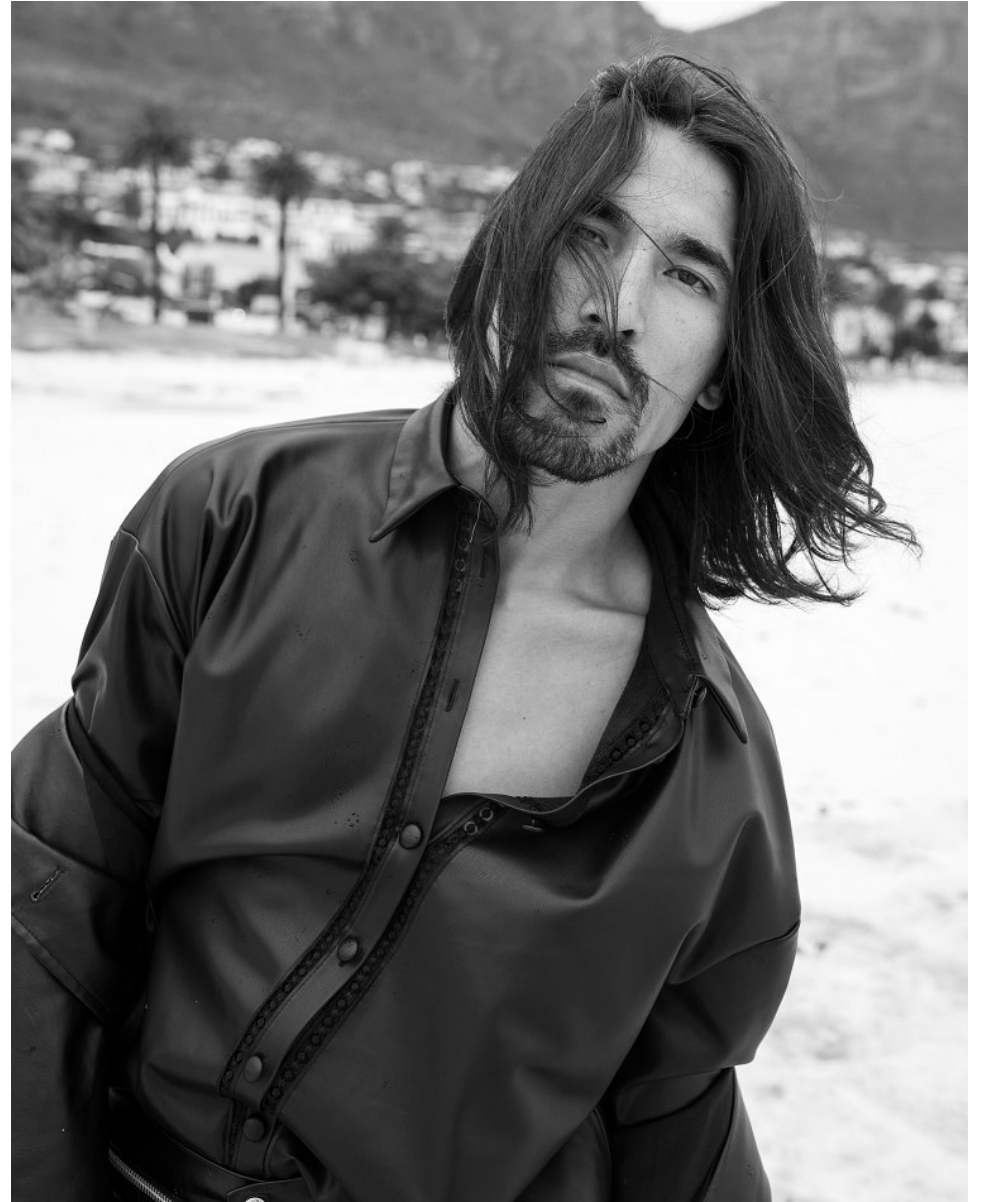

BOSS MODELS

CAPE TOWN

Height: 185cm Chest: 99cm Waist: 79cm Suit: 40 R Shoe: 9.5 UK Hair: Brown Eyes: Brown