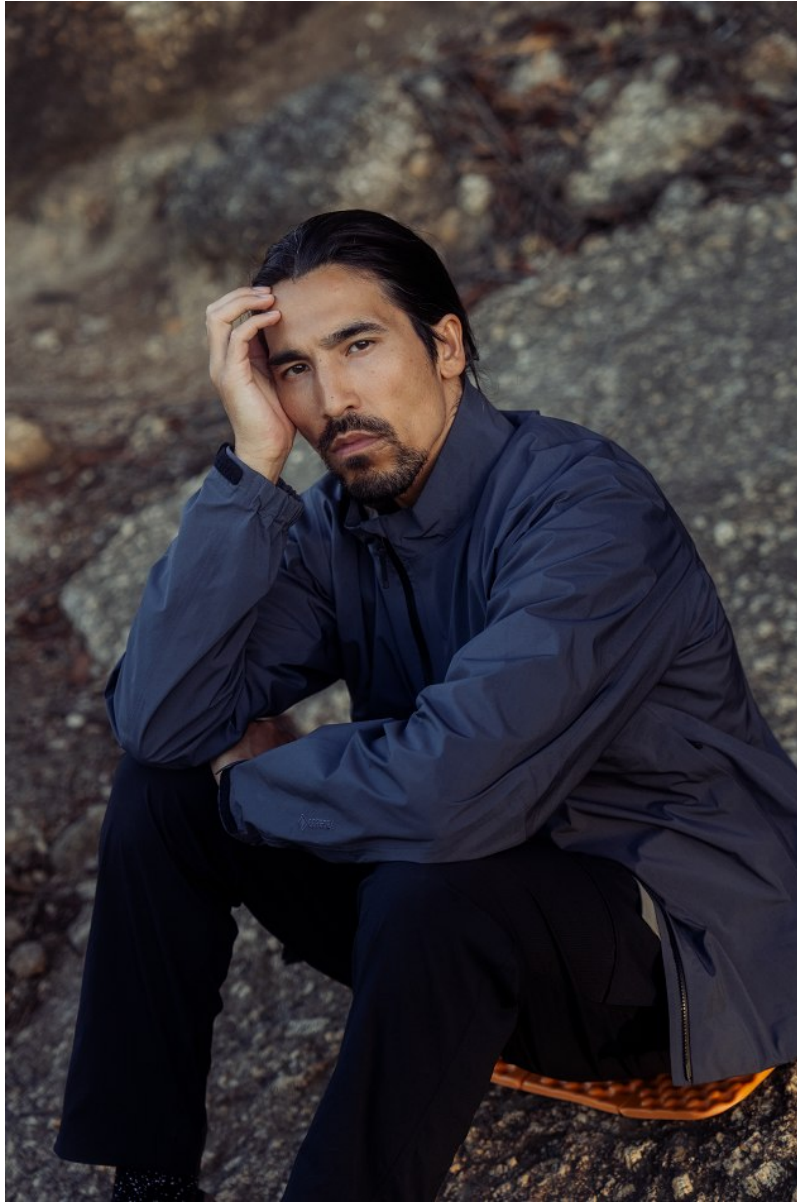

HOSSAIN HAIDARI

BOSS MODELS

CAPE TOWN

Height: 185cm Chest: 99cm Waist: 79cm Suit: 40 R Shoe: 9.5 UK Hair: Brown Eyes: Brown