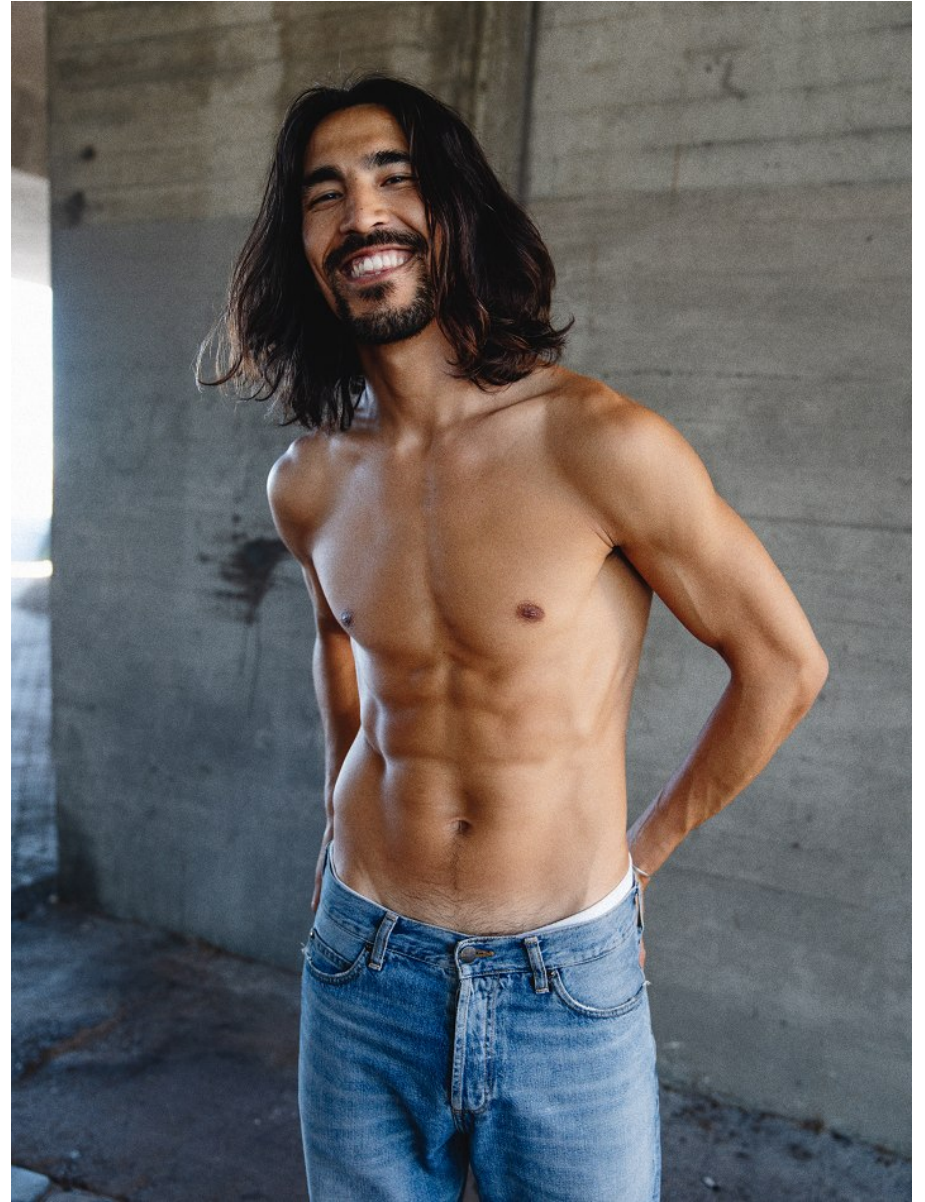

HOSSAIN HAIDARI

BOSS MODELS

CAPE TOWN

HOSSAIN HAIDARI

Height: 185cm Chest: 99cm Waist: 79cm Suit: 40 R Shoe: 9.5 UK Hair: Brown Eyes: Brown