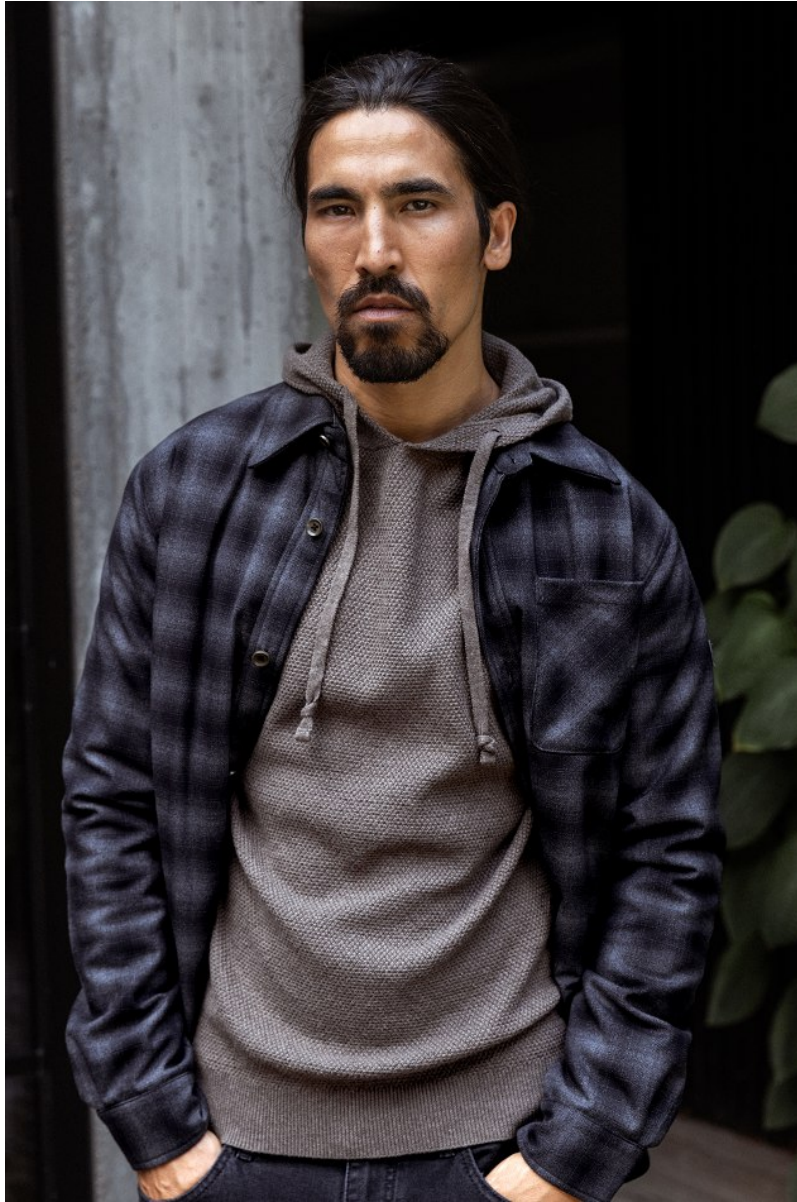

HOSSAIN HAIDARI

BOSS MODELS

CAPE TOWN

HOSSAIN HAIDARI

Height: 185cm Chest: 99cm Waist: 79cm Suit: 40 R Shoe: 9.5 UK Hair: Brown Eyes: Brown