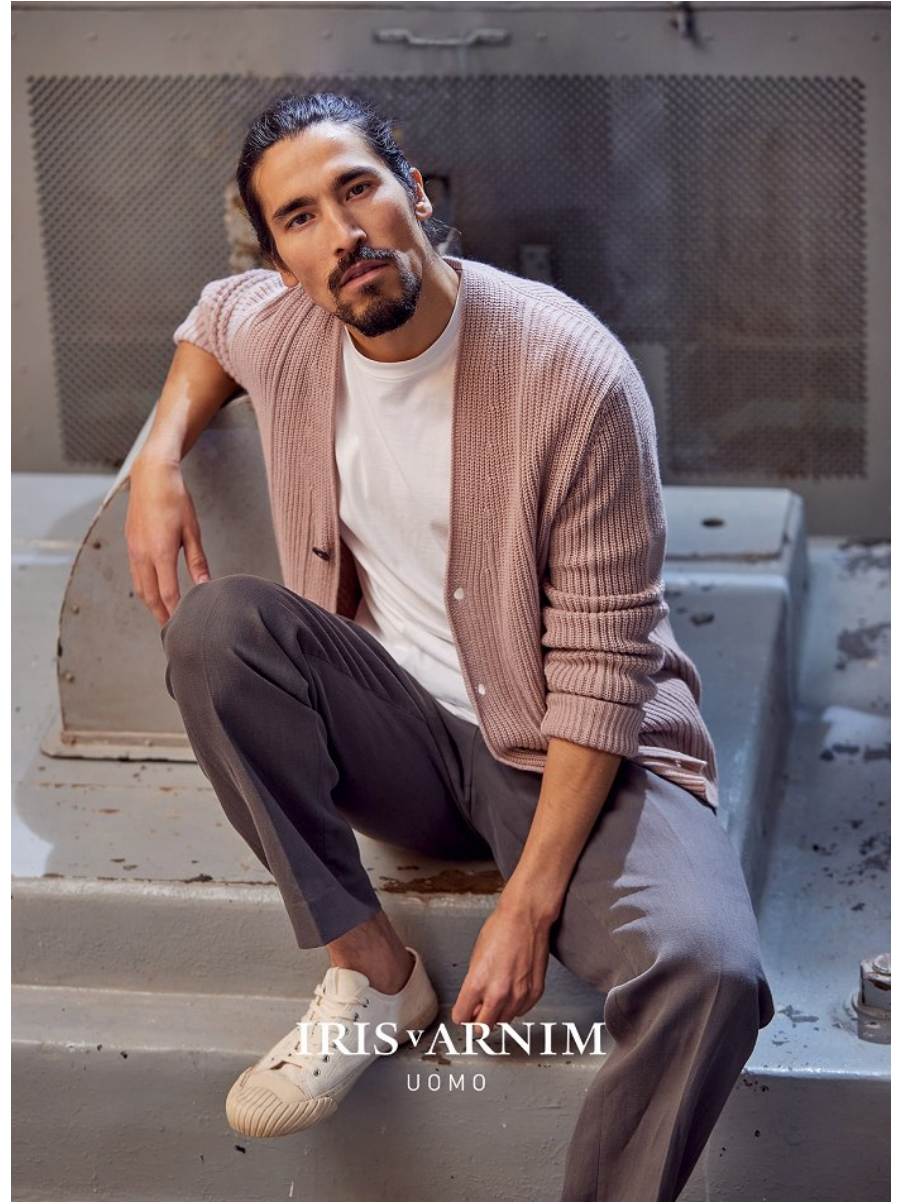

BOSS MODELS

CAPE TOWN

HOSSAIN HAIDARI

Height: 185cm Chest: 99cm Waist: 79cm Suit: 40 R Shoe: 9.5 UK Hair: Brown Eyes: Brown