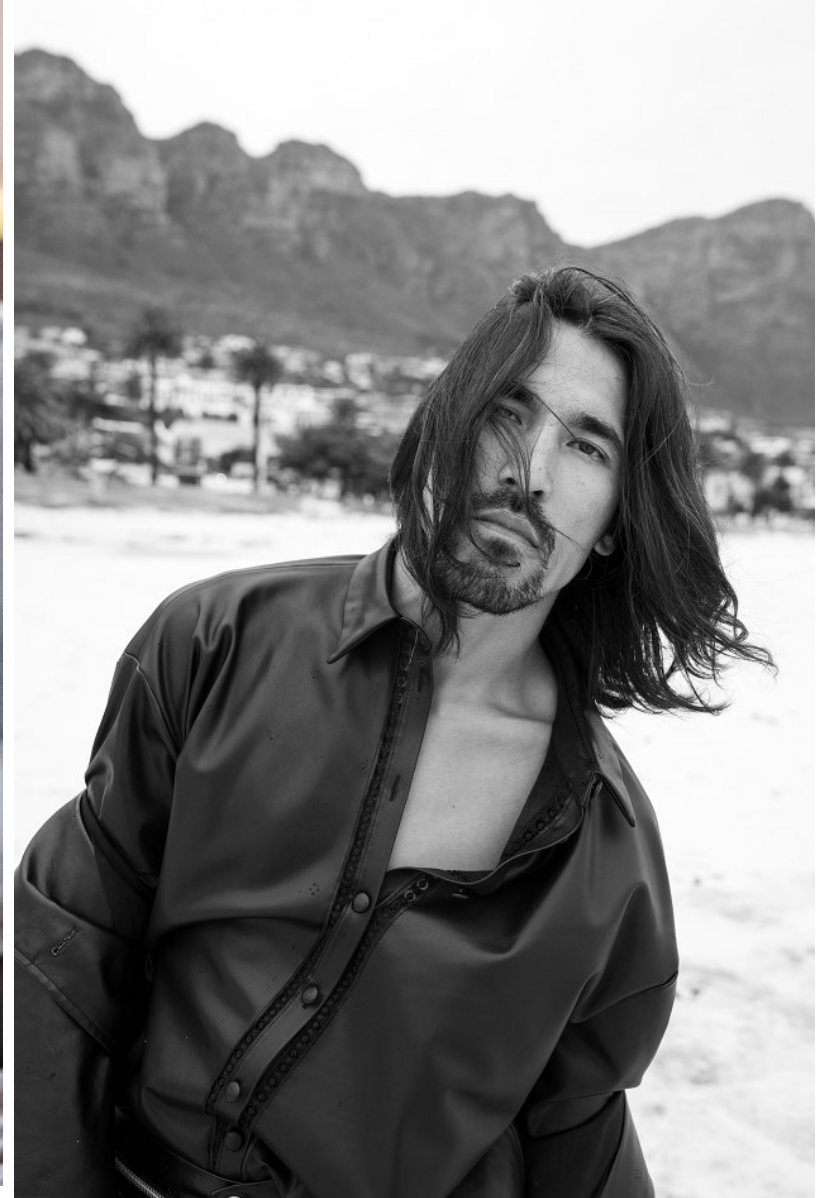

BOSS MODELS

CAPE TOWN

HOSSAIN HAIDARI

Height: 185cm Chest: 99cm Waist: 79cm Suit: 40 R Shoe: 9.5 UK Hair: Brown Eyes: Brown

BOSS MODELS

CAPE TOWN

HOSSAIN HAIDARI

Height: 185cm Chest: 99cm Waist: 79cm Suit: 40 R Shoe: 9.5 UK Hair: Brown Eyes: Brown