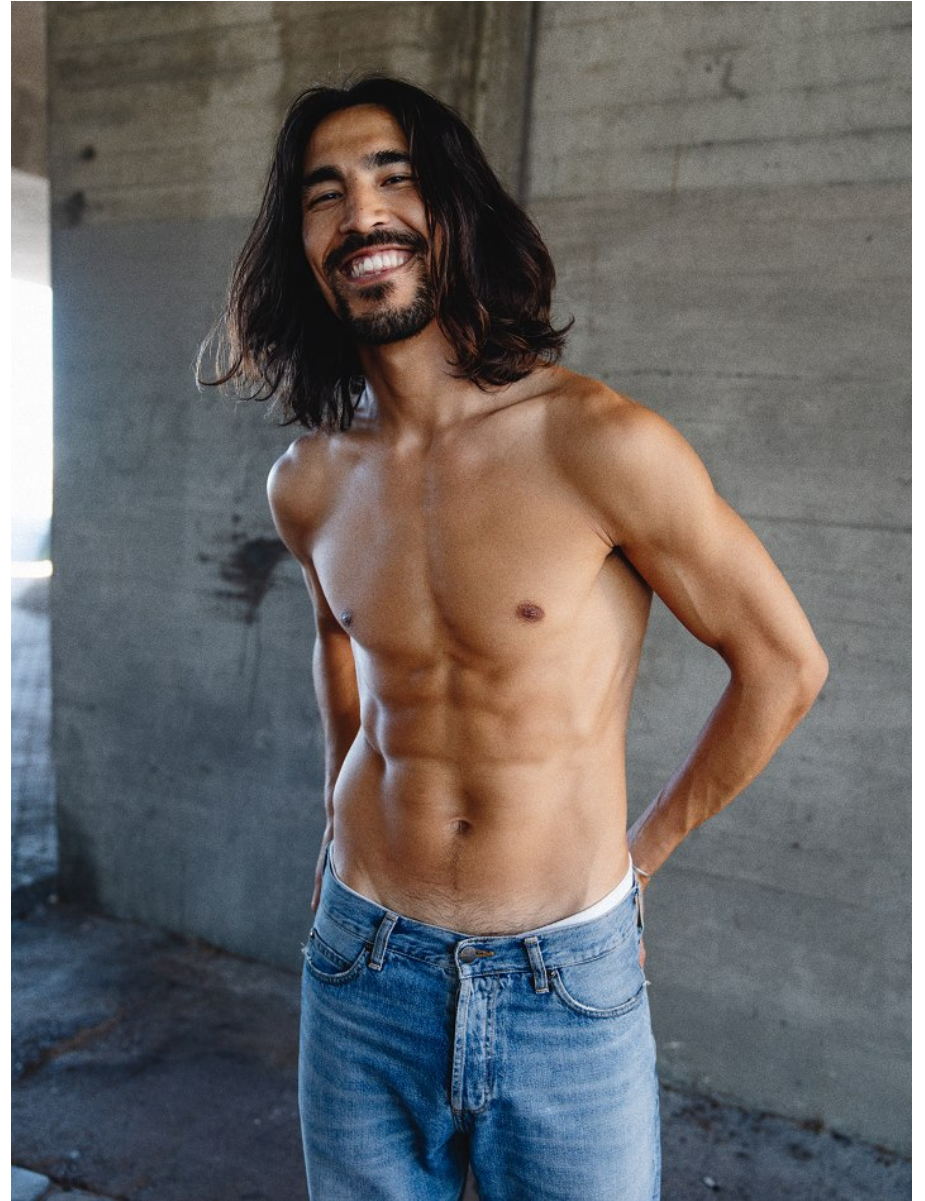

BOSS MODELS

CAPE TOWN

HOSSAIN HAIDARI

Height: 185cm Chest: 99cm Waist: 79cm Suit: 40 R Shoe: 9.5 UK Hair: Brown Eyes: Brown

BOSS MODELS

CAPE TOWN

HOSSAIN HAIDARI

Height: 185cm Chest: 99cm Waist: 79cm Suit: 40 R Shoe: 9.5 UK Hair: Brown Eyes: Brown