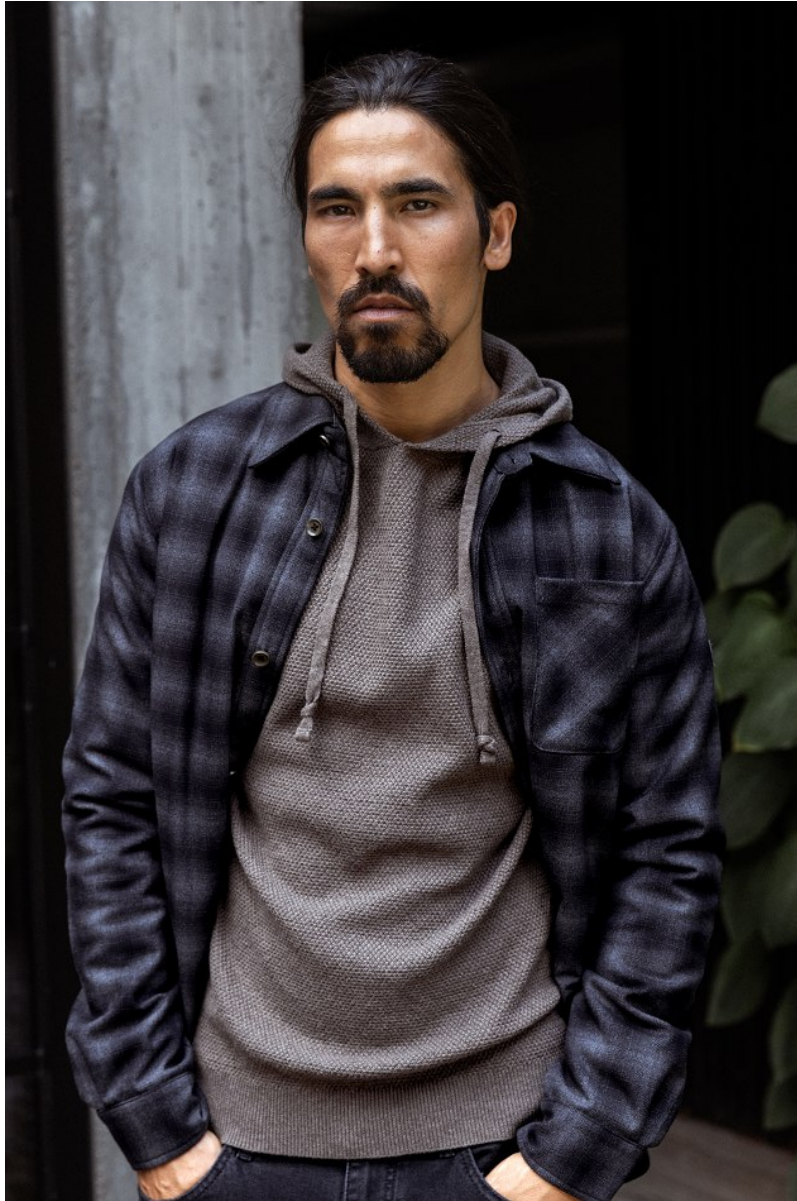

BOSS MODELS

CAPE TOWN

HOSSAIN HAIDARI

Height: 185cm Chest: 99cm Waist: 79cm Suit: 40 R Shoe: 9.5 UK Hair: Brown Eyes: Brown