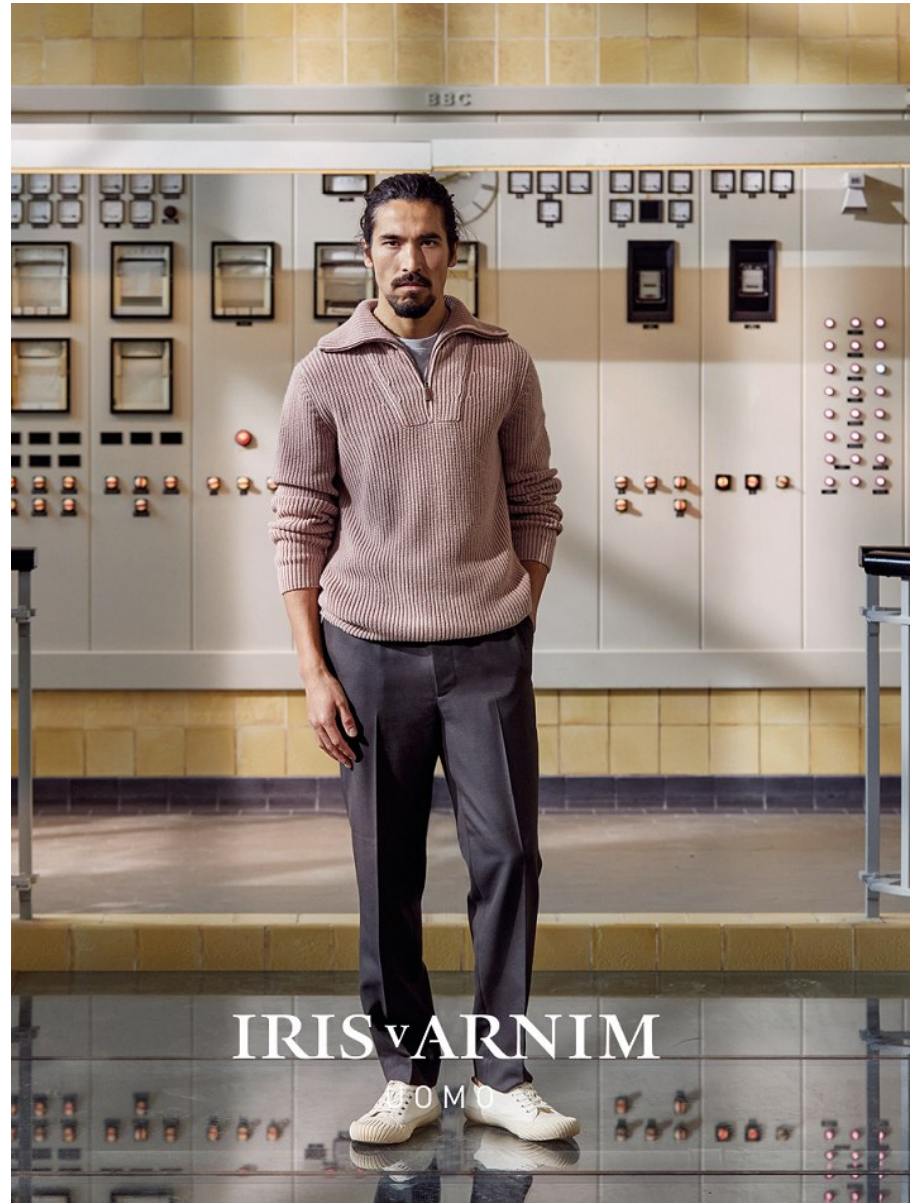

BOSS MODELS

CAPE TOWN

HOSSAIN HAIDARI

Height: 185cm Chest: 99cm Waist: 79cm Suit: 40 R Shoe: 9.5 UK Hair: Brown Eyes: Brown