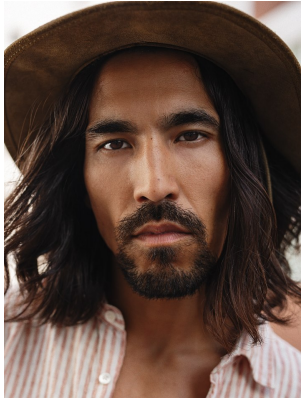

BOSS MODELS

CAPE TOWN

HOSSAIN HAIDARI

Height: 185cm Chest: 99cm Waist: 79cm Suit: 40 R Shoe: 9.5 UK Hair: Brown Eyes: Brown

BOSS MODELS

CAPE TOWN

HOSSAIN HAIDARI

Height: 185cm Chest: 99cm Waist: 79cm Suit: 40 R Shoe: 9.5 UK Hair: Brown Eyes: Brown

BOSS MODELS

CAPE TOWN

HOSSAIN HAIDARI

Height: 185cm Chest: 99cm Waist: 79cm Suit: 40 R Shoe: 9.5 UK Hair: Brown Eyes: Brown