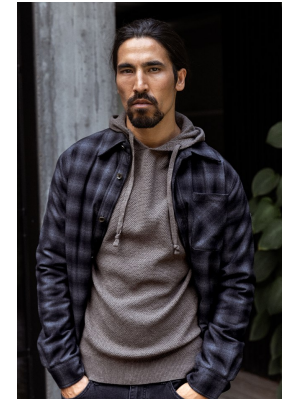

BOSS MODELS

CAPE TOWN

HOSSAIN HAIDARI

Height: 185cm Chest: 99cm Waist: 79cm Suit: 40 R Shoe: 9.5 UK Hair: Brown Eyes: Brown

BOSS MODELS

CAPE TOWN

HOSSAIN HAIDARI

Height: 185cm Chest: 99cm Waist: 79cm Suit: 40 R Shoe: 9.5 UK Hair: Brown Eyes: Brown

BOSS MODELS

CAPE TOWN

HOSSAIN HAIDARI

Height: 185cm Chest: 99cm Waist: 79cm Suit: 40 R Shoe: 9.5 UK Hair: Brown Eyes: Brown