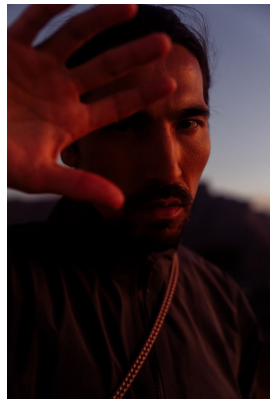

BOSS MODELS

CAPE TOWN

HOSSAIN HAIDARI

Height: 185cm Chest: 99cm Waist: 79cm Suit: 40 R Shoe: 9.5 UK Hair: Brown Eyes: Brown

BOSS MODELS

CAPE TOWN

HOSSAIN HAIDARI

Height: 185cm Chest: 99cm Waist: 79cm Suit: 40 R Shoe: 9.5 UK Hair: Brown Eyes: Brown

BOSS MODELS

CAPE TOWN

HOSSAIN HAIDARI

Height: 185cm Chest: 99cm Waist: 79cm Suit: 40 R Shoe: 9.5 UK Hair: Brown Eyes: Brown