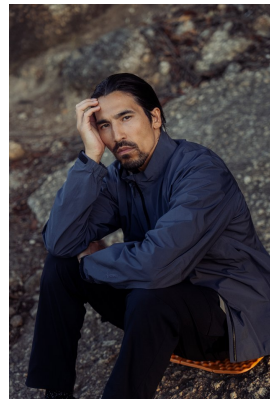

BOSS MODELS

CAPE TOWN

HOSSAIN HAIDARI

Height: 185cm Chest: 99cm Waist: 79cm Suit: 40 R Shoe: 9.5 UK Hair: Brown Eyes: Brown

BOSS MODELS

CAPE TOWN

HOSSAIN HAIDARI

Height: 185cm Chest: 99cm Waist: 79cm Suit: 40 R Shoe: 9.5 UK Hair: Brown Eyes: Brown

BOSS MODELS

CAPE TOWN

HOSSAIN HAIDARI

Height: 185cm Chest: 99cm Waist: 79cm Suit: 40 R Shoe: 9.5 UK Hair: Brown Eyes: Brown