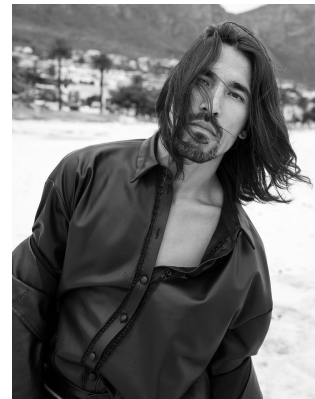

BOSS MODELS

CAPE TOWN

HOSSAIN HAIDARI

Height: 185cm Chest: 99cm Waist: 79cm Suit: 40 R Shoe: 9.5 UK Hair: Brown Eyes: Brown

BOSS MODELS

CAPE TOWN

HOSSAIN HAIDARI

Height: 185cm Chest: 99cm Waist: 79cm Suit: 40 R Shoe: 9.5 UK Hair: Brown Eyes: Brown

BOSS MODELS

CAPE TOWN

HOSSAIN HAIDARI

Height: 185cm Chest: 99cm Waist: 79cm Suit: 40 R Shoe: 9.5 UK Hair: Brown Eyes: Brown