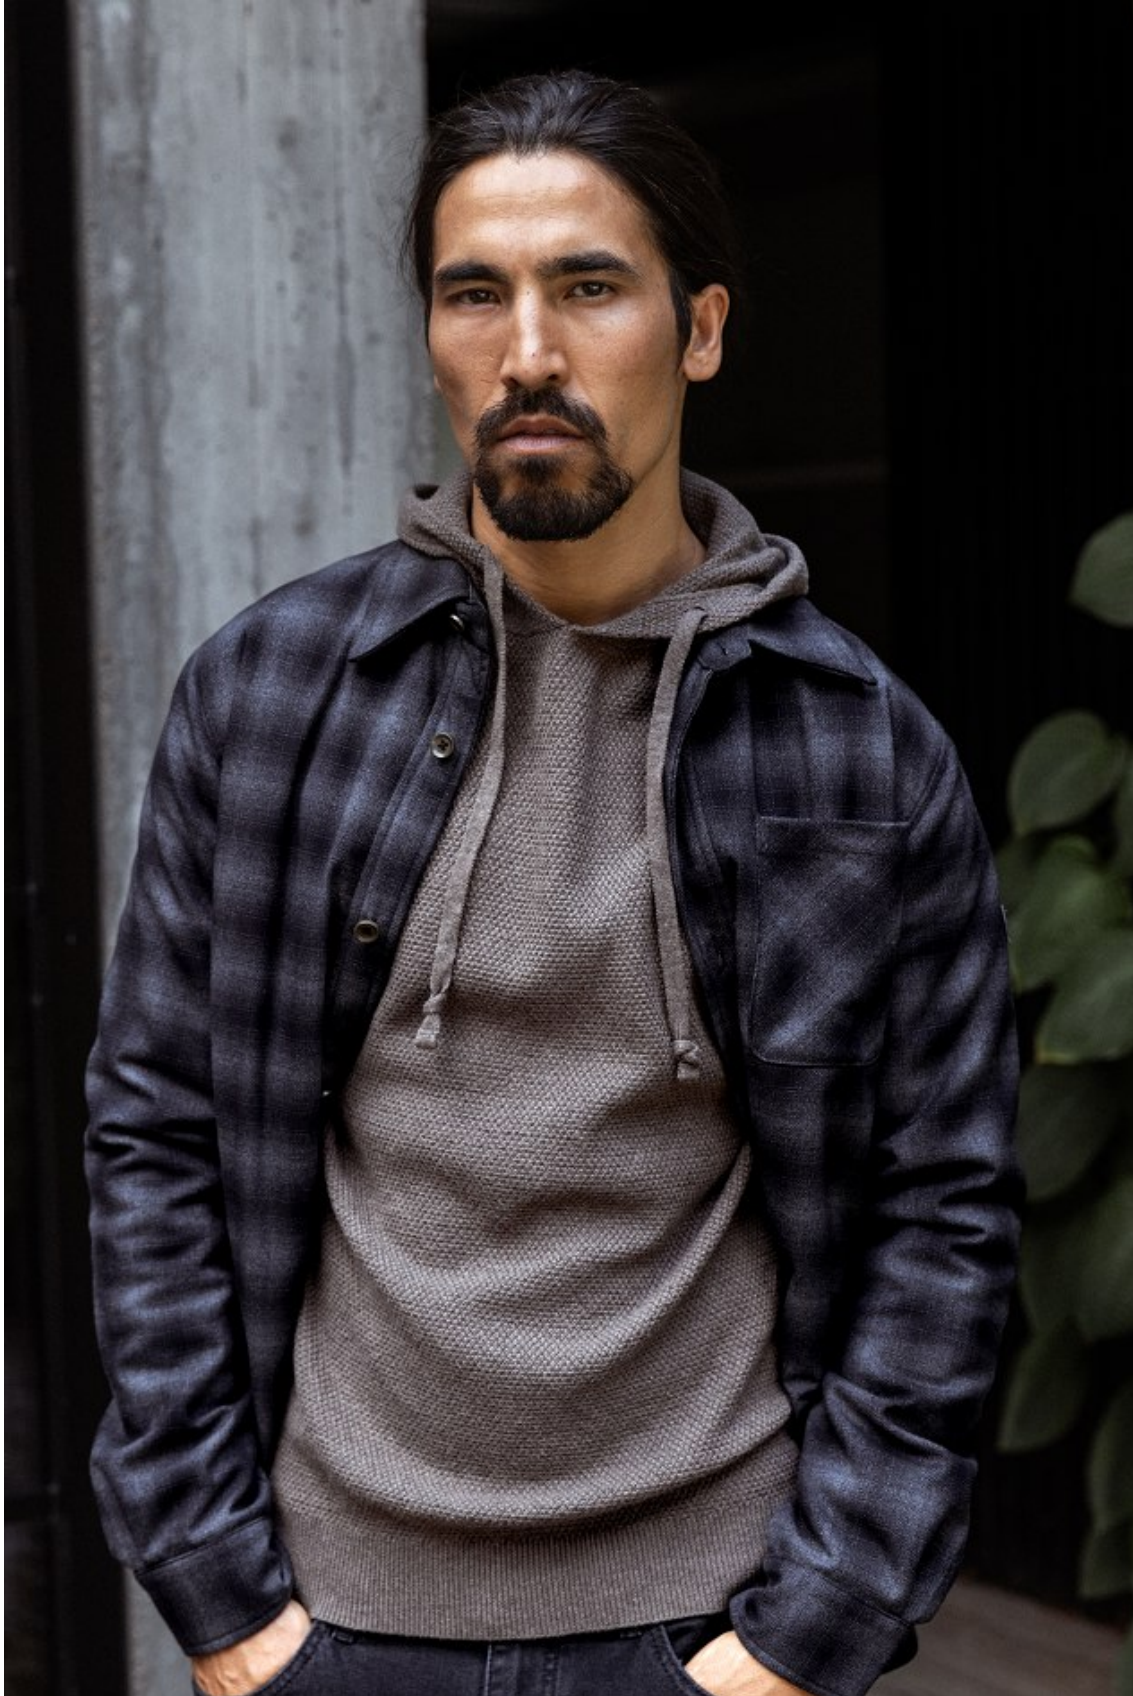

BOSS MODELS

CAPE TOWN

HOSSAIN HAIDARI

Height: 185cm Chest: 99cm Waist: 79cm Suit: 40 R Shoe: 9.5 UK Hair: Brown Eyes: Brown