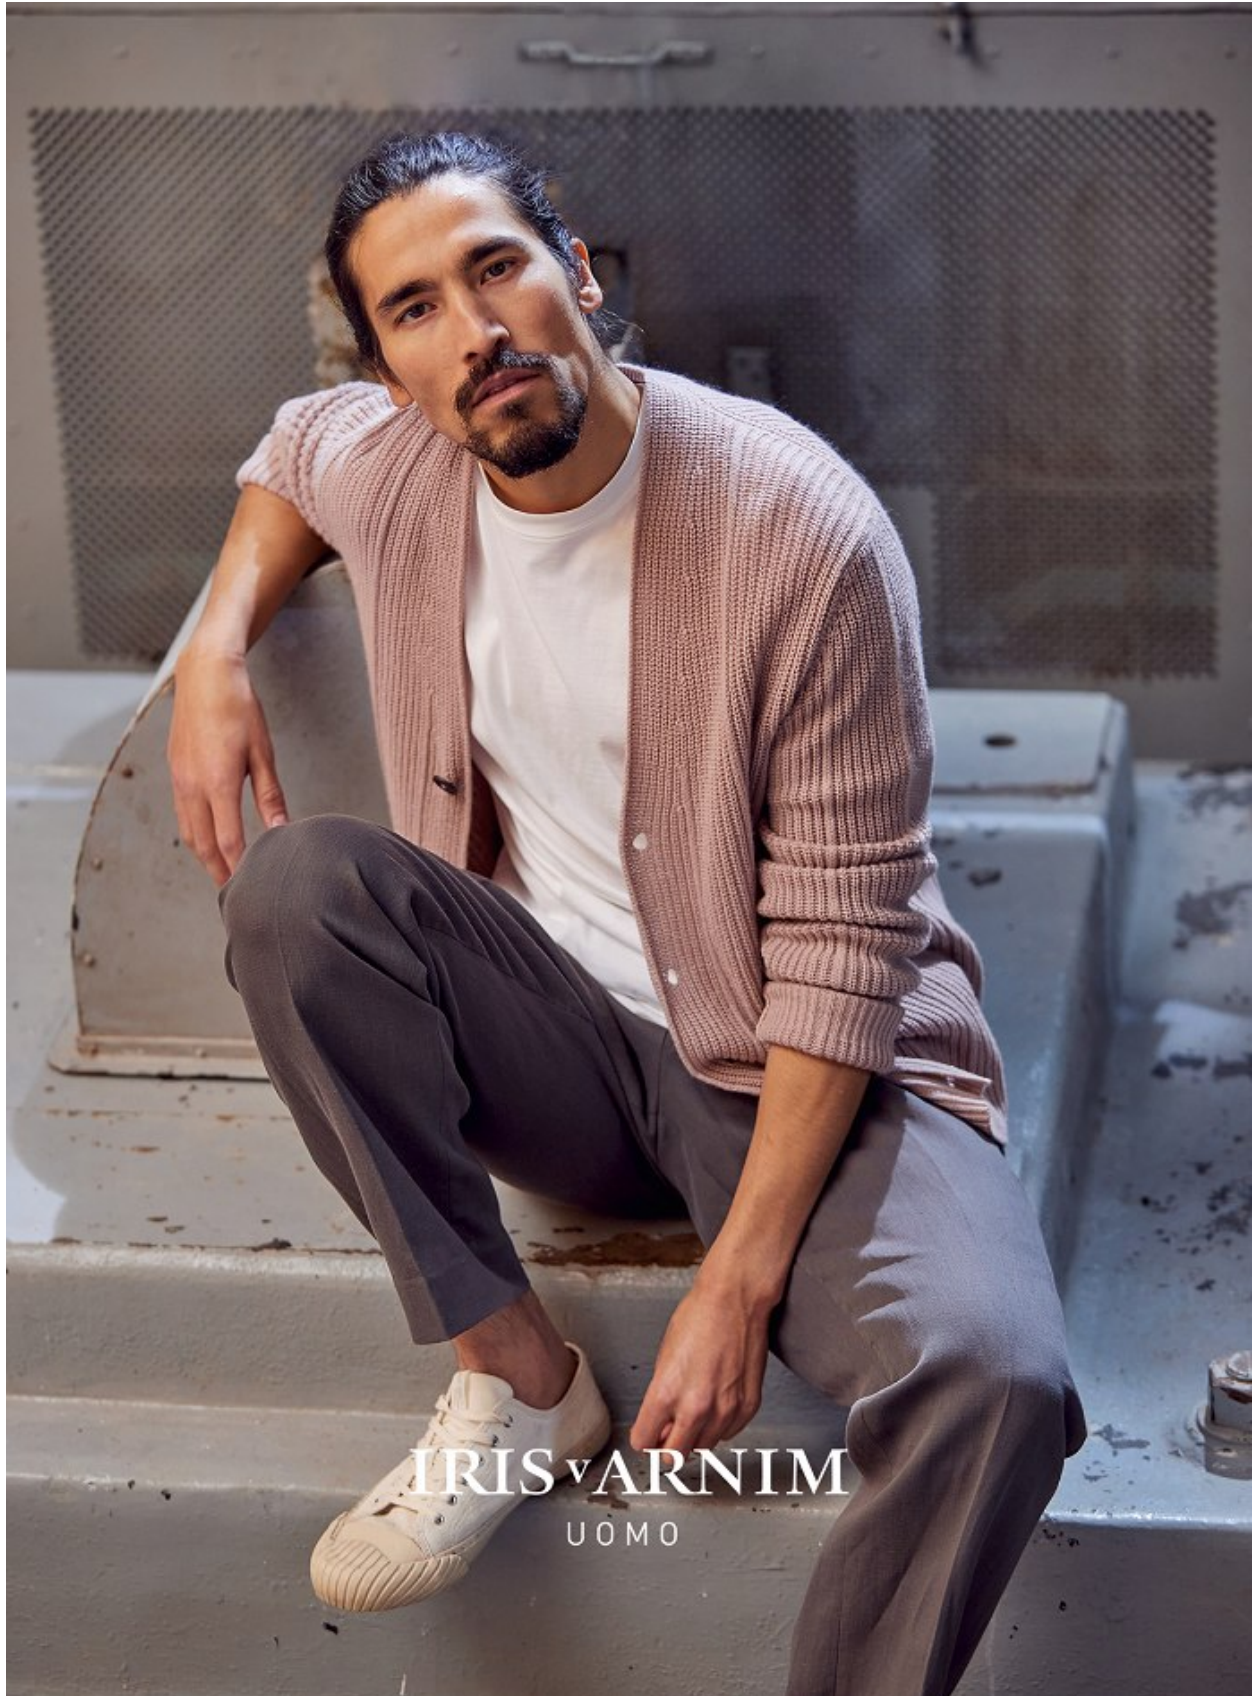

BOSS MODELS

CAPE TOWN

HOSSAIN HAIDARI

Height: 185cm Chest: 99cm Waist: 79cm Suit: 40 R Shoe: 9.5 UK Hair: Brown Eyes: Brown