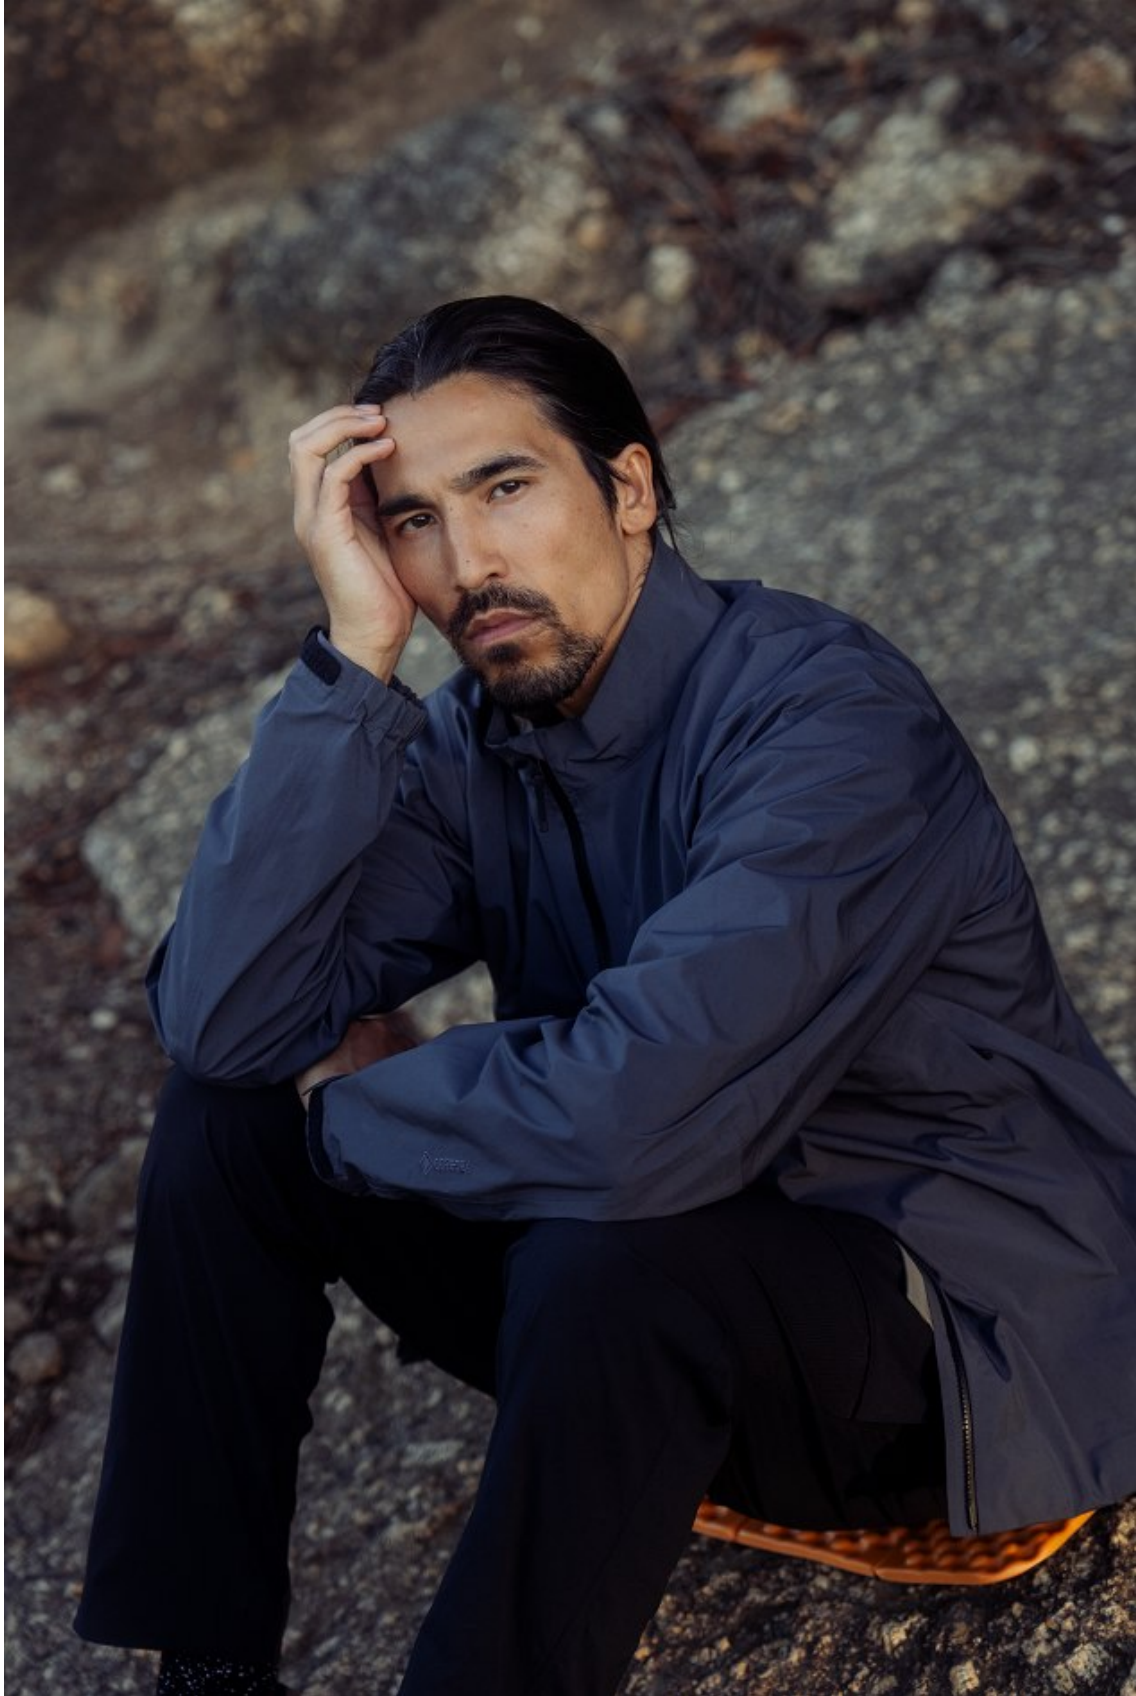

BOSS MODELS

CAPE TOWN

HOSSAIN HAIDARI

Height: 185cm Chest: 99cm Waist: 79cm Suit: 40 R Shoe: 9.5 UK Hair: Brown Eyes: Brown