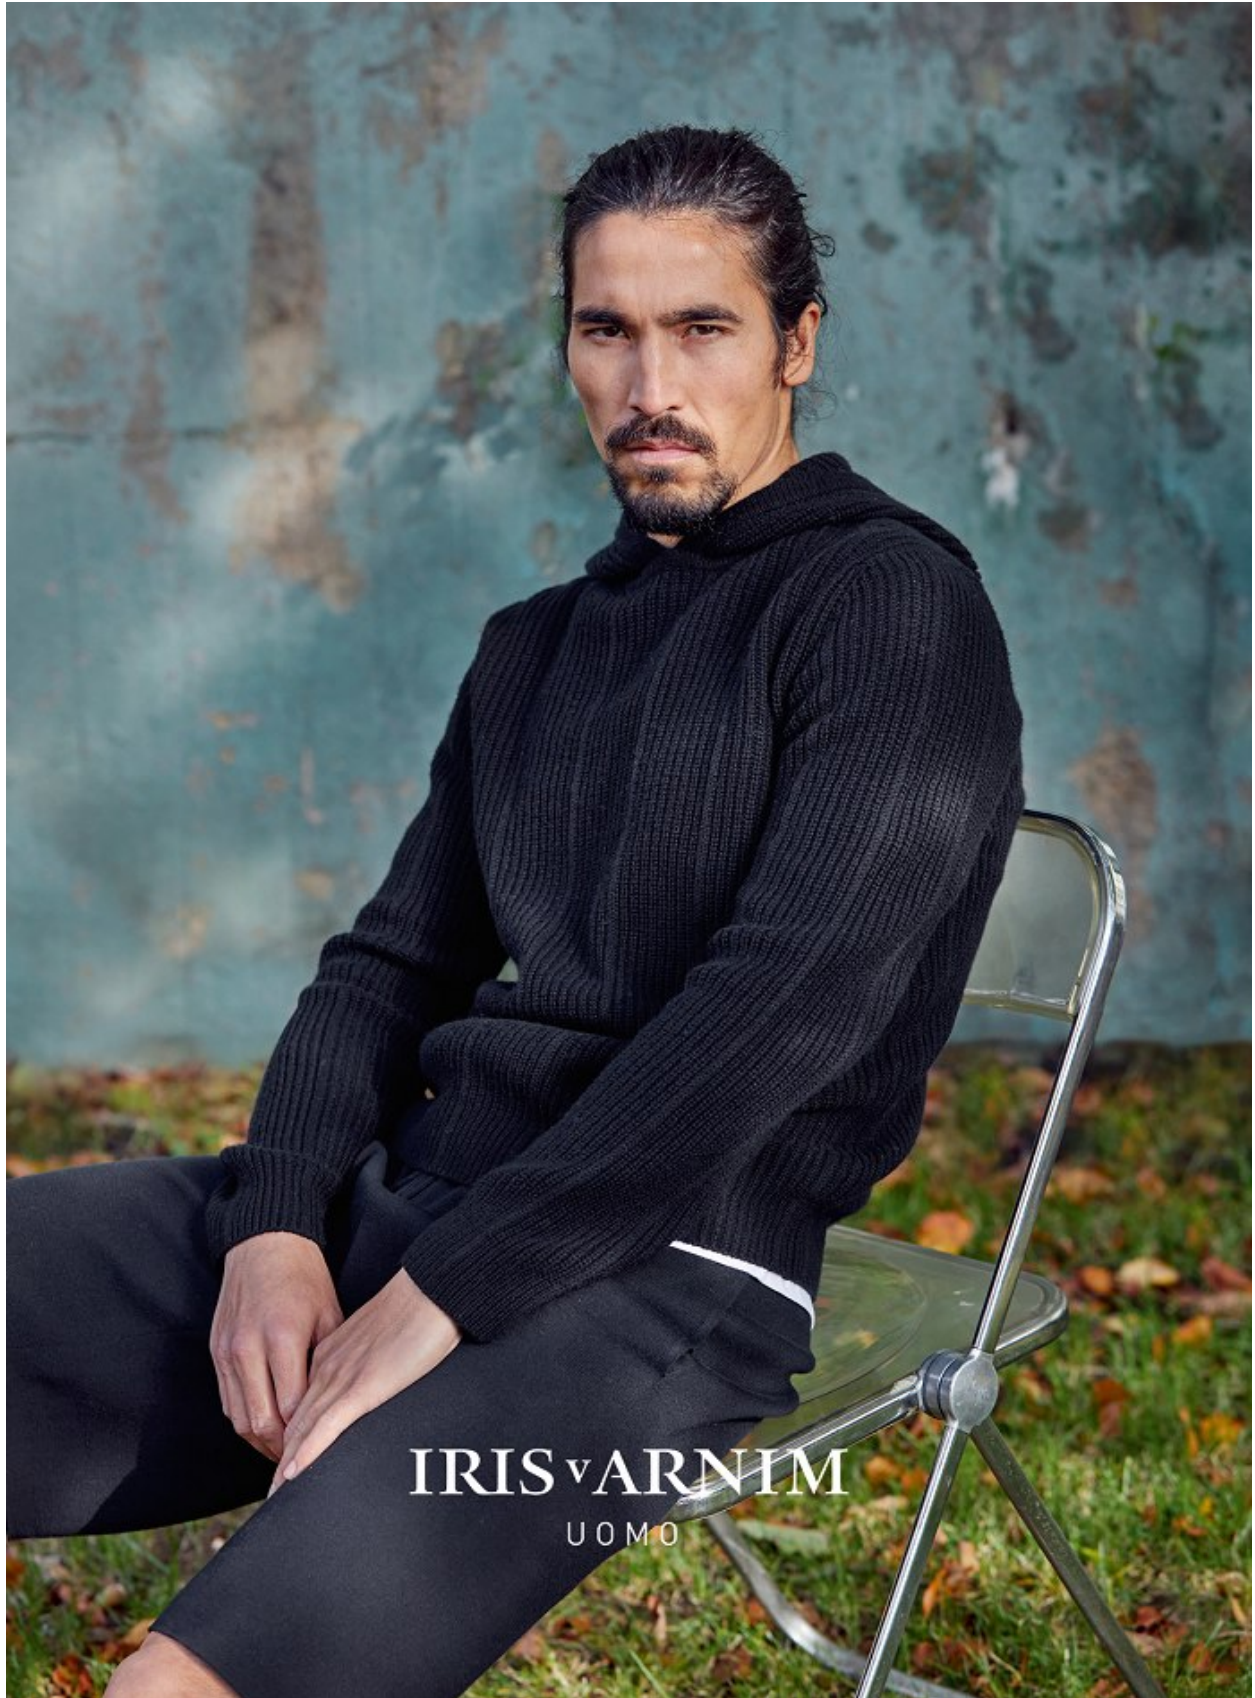

BOSS MODELS

CAPE TOWN

HOSSAIN HAIDARI

Height: 185cm Chest: 99cm Waist: 79cm Suit: 40 R Shoe: 9.5 UK Hair: Brown Eyes: Brown