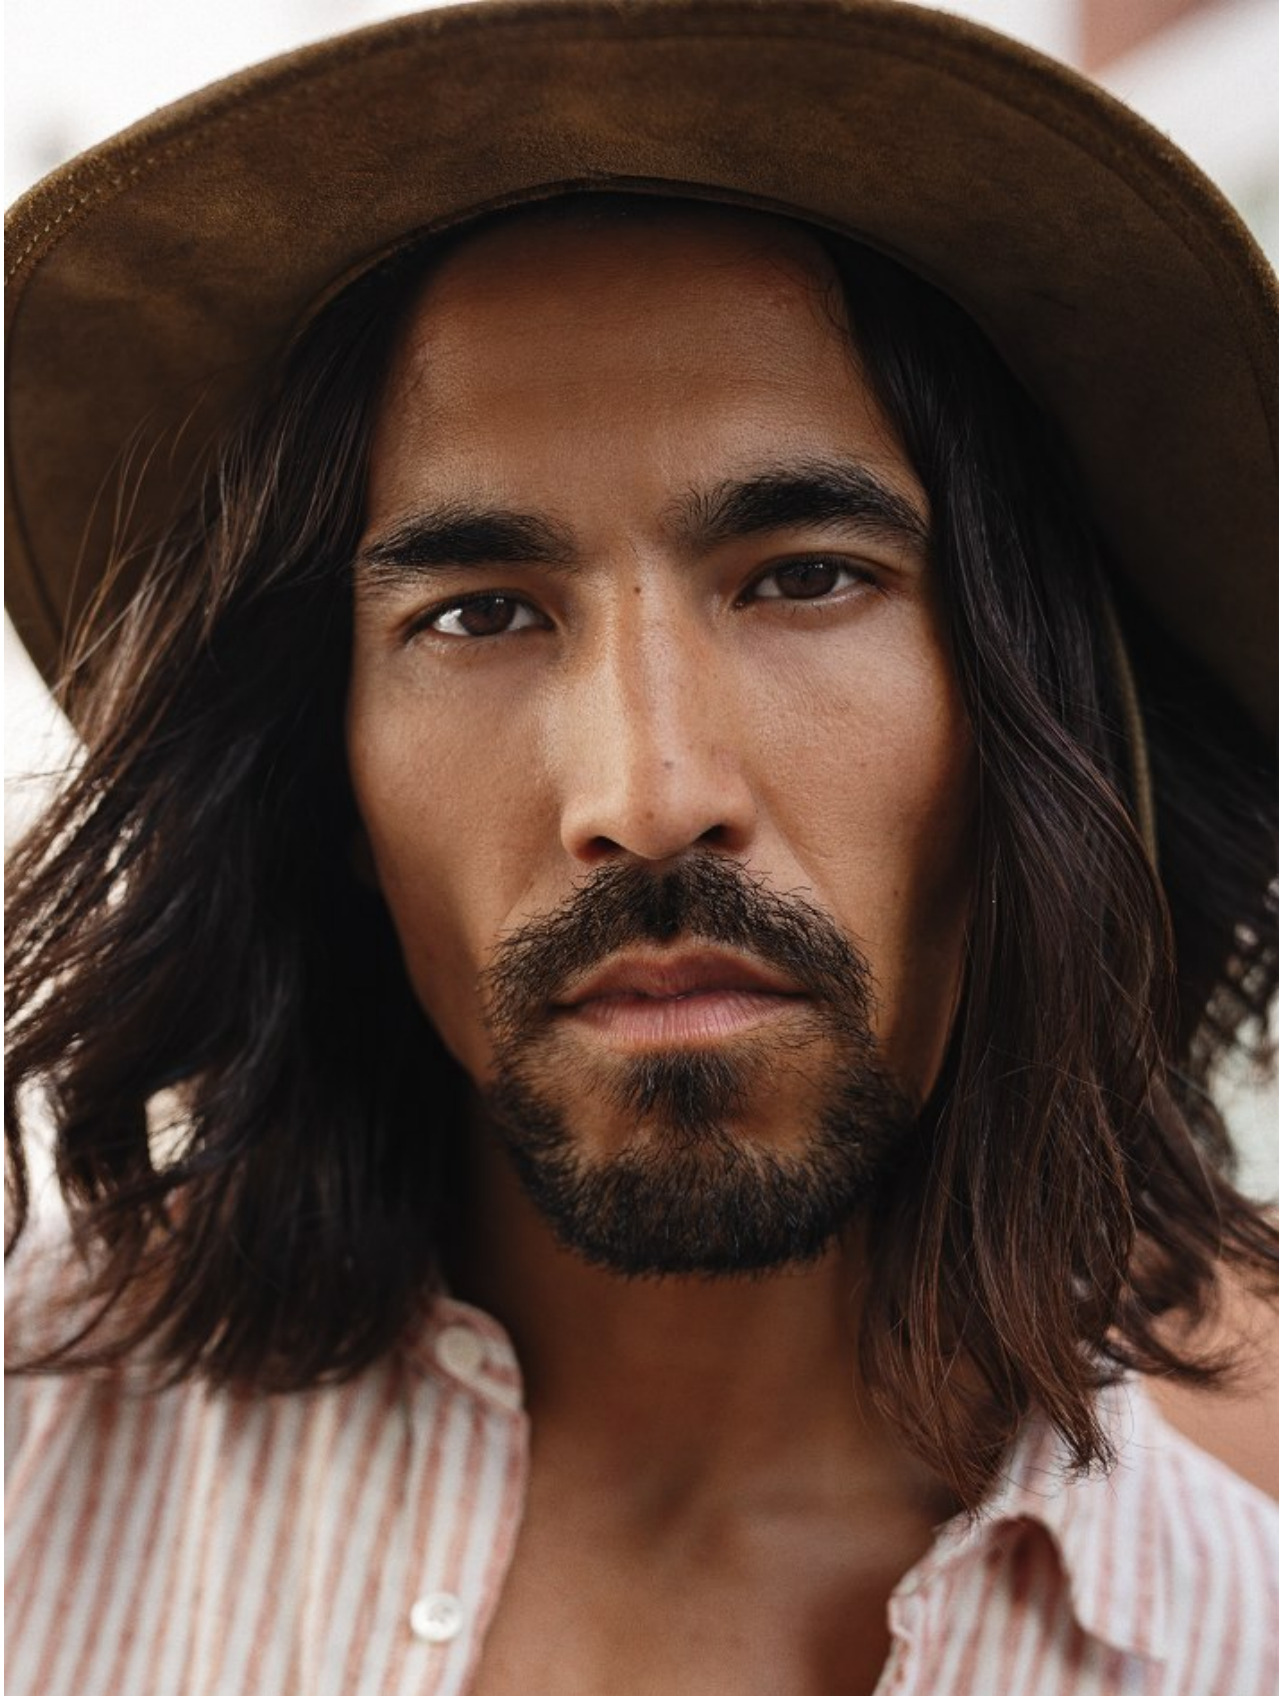

# BOSS MODELS

CAPE TOWN

HOSSAIN HAIDARI

Height: 185cm Chest: 99cm Waist: 79cm Suit: 40 R Shoe: 9.5 UK Hair: Brown Eyes: Brown