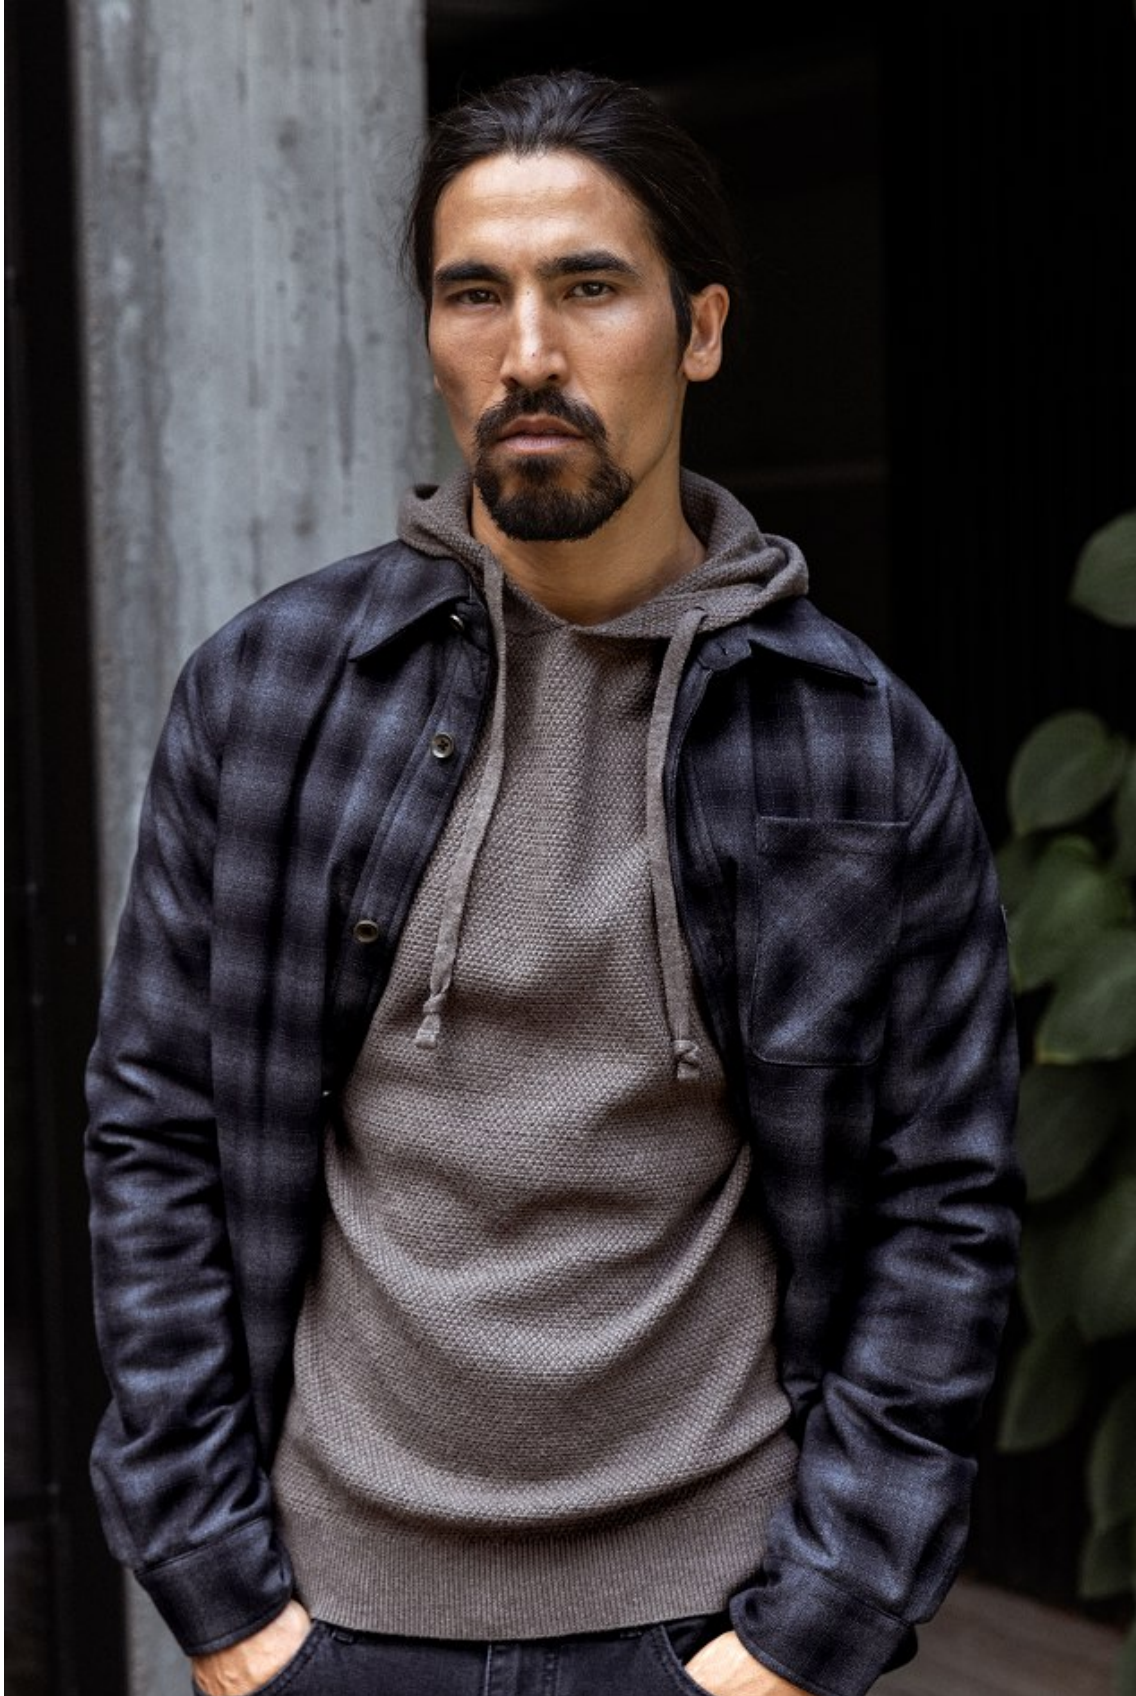

HOSSAIN HAIDARI

BOSS MODELS

CAPE TOWN

Height: 185cm Chest: 99cm Waist: 79cm Suit: 40 R Shoe: 9.5 UK Hair: Brown Eyes: Brown