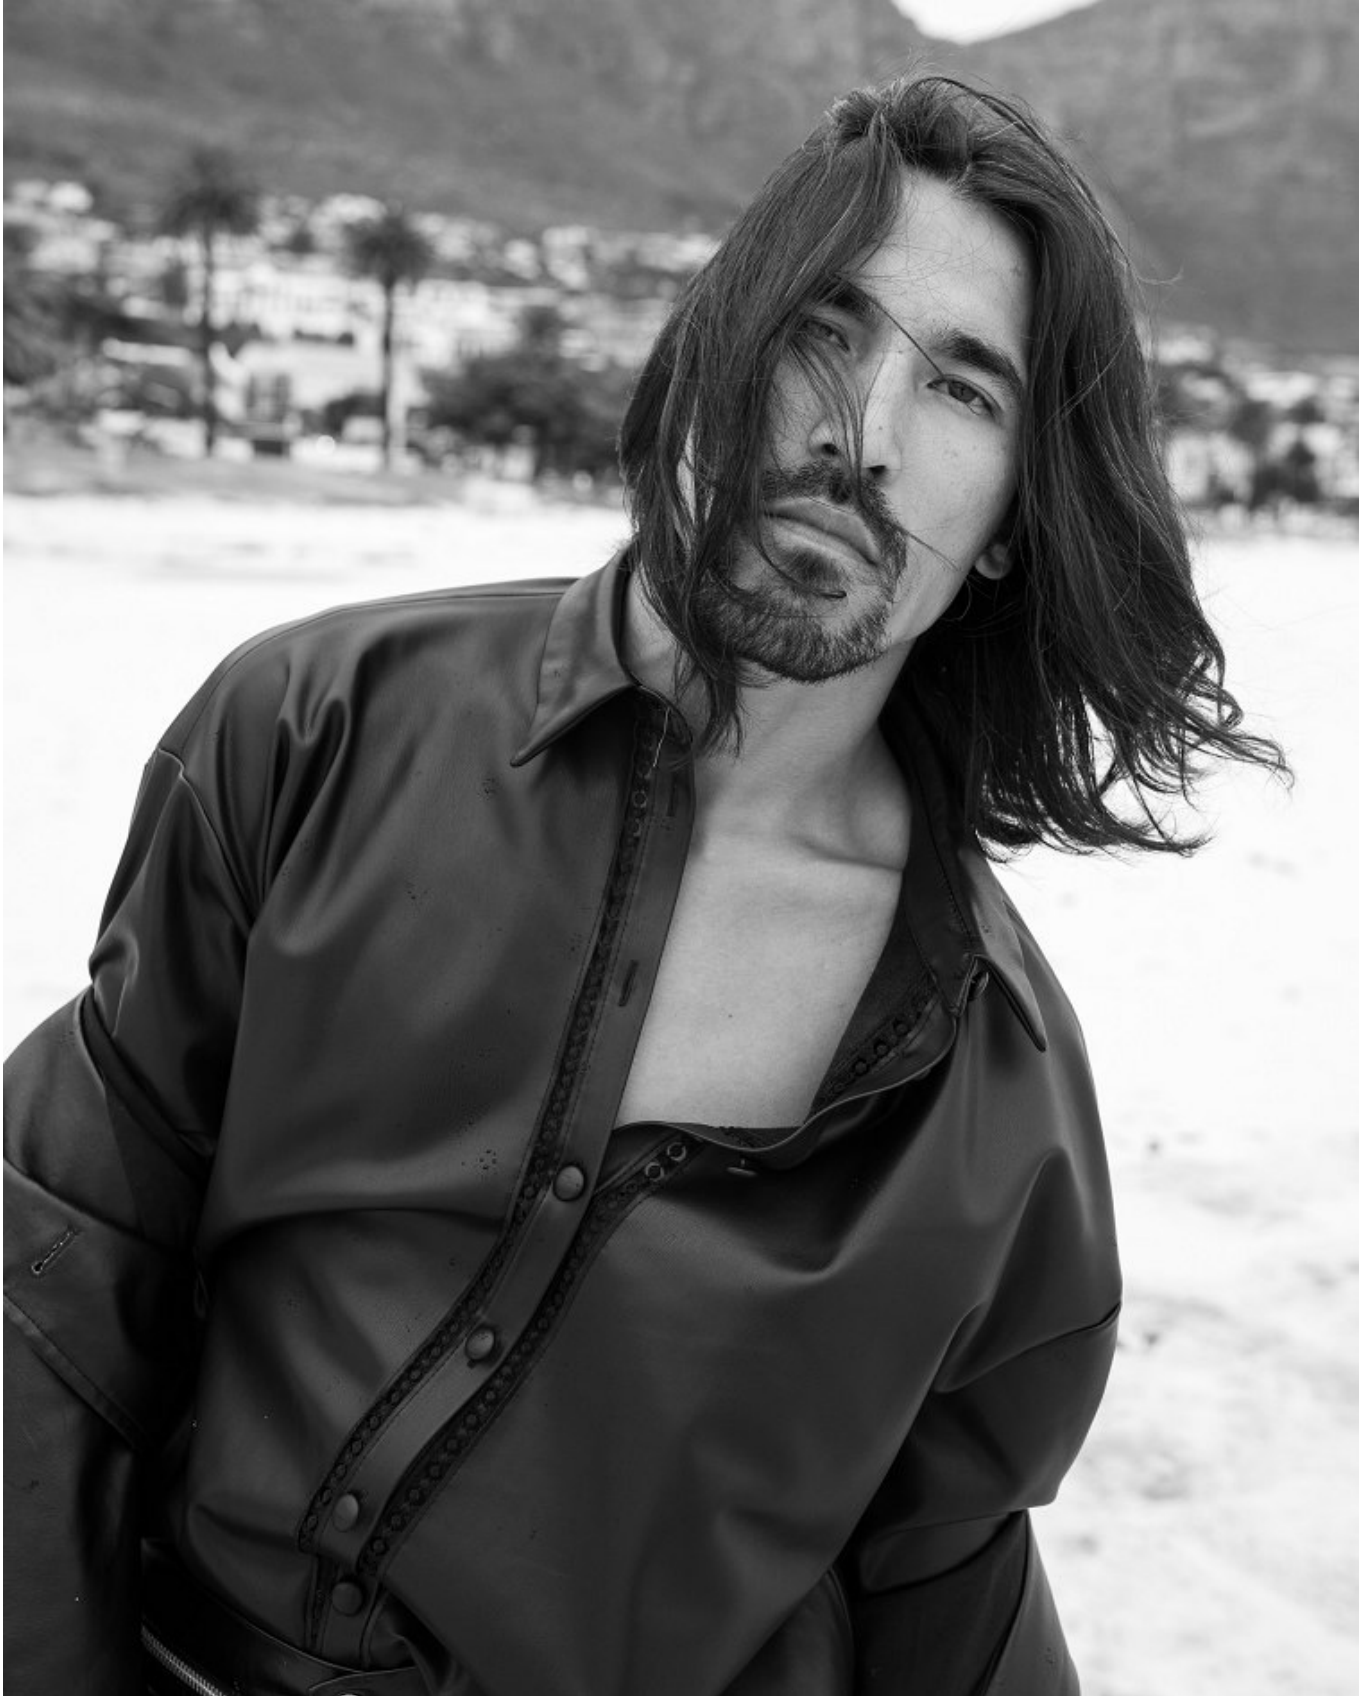

BOSS MODELS

CAPE TOWN

HOSSAIN HAIDARI

Height: 185cm Chest: 99cm Waist: 79cm Suit: 40 R Shoe: 9.5 UK Hair: Brown Eyes: Brown