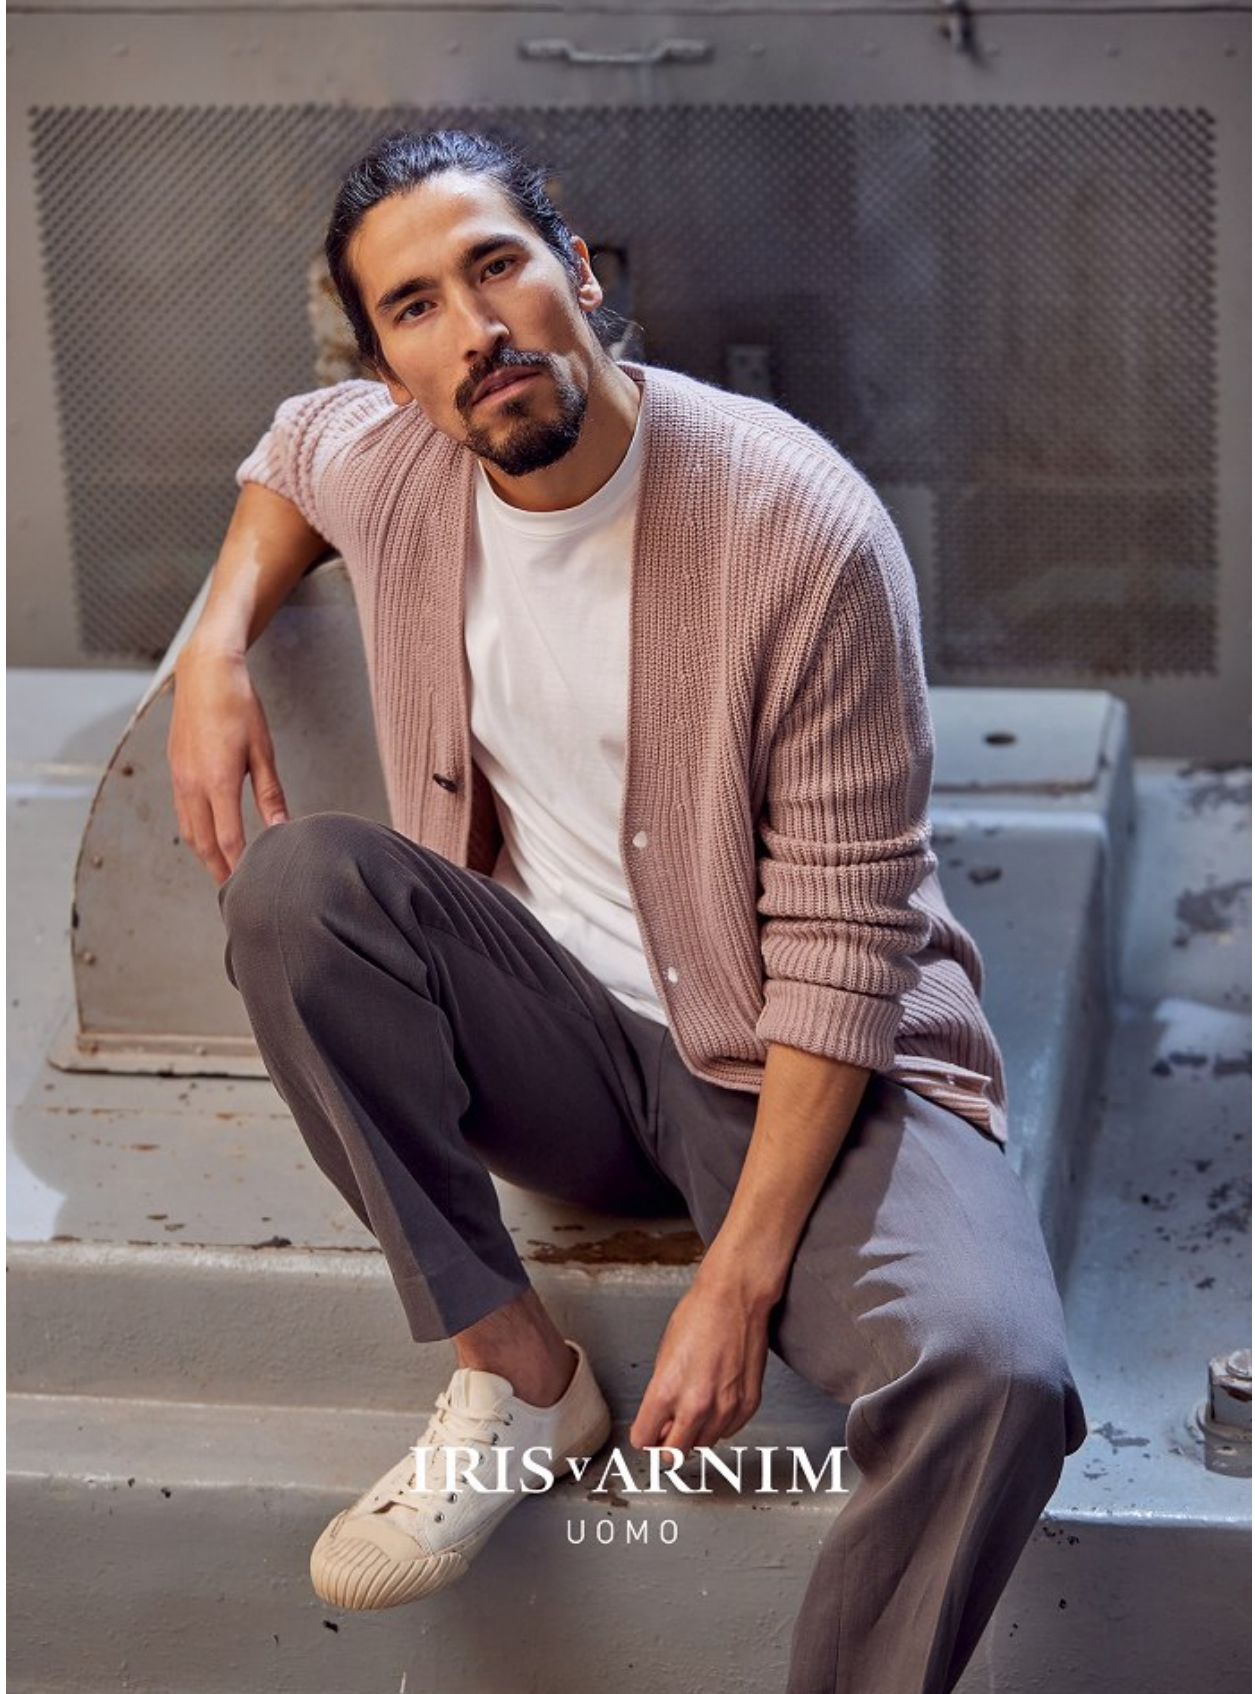

BOSS MODELS

CAPE TOWN

HOSSAIN HAIDARI

Height: 185cm Chest: 99cm Waist: 79cm Suit: 40 R Shoe: 9.5 UK Hair: Brown Eyes: Brown

BOSS MODELS

CAPE TOWN

HOSSAIN HAIDARI

Height: 185cm Chest: 99cm Waist: 79cm Suit: 40 R Shoe: 9.5 UK Hair: Brown Eyes: Brown