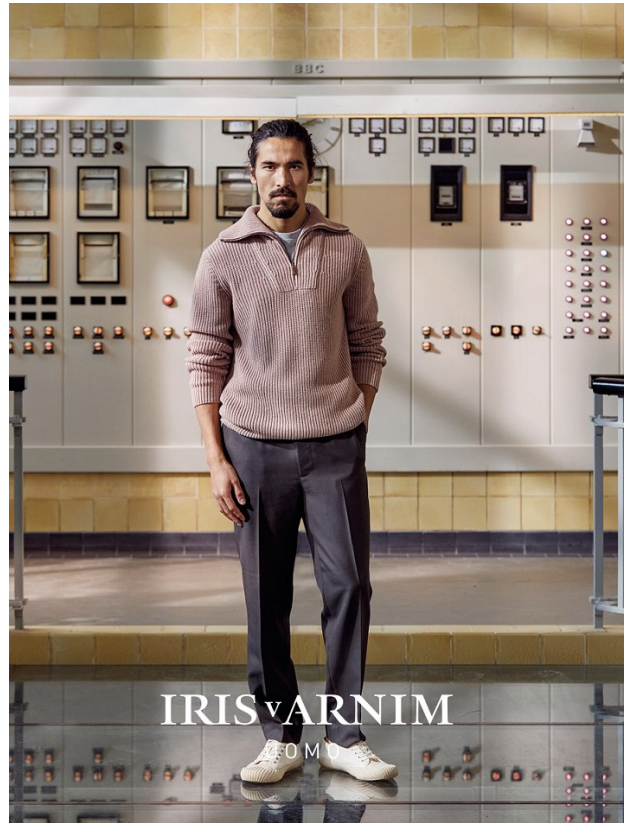

BOSS MODELS

CAPE TOWN

HOSSAIN HAIDARI

Height: 185cm Chest: 99cm Waist: 79cm Suit: 40 R Shoe: 9.5 UK Hair: Brown Eyes: Brown