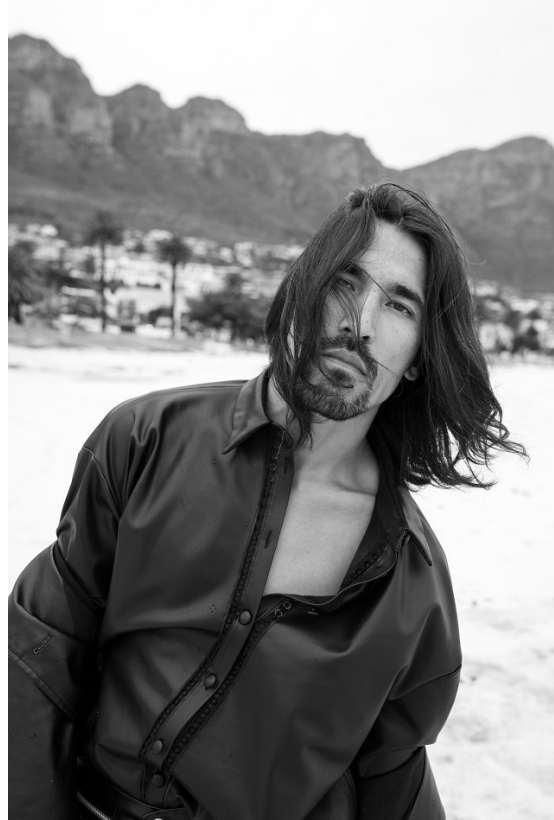

# BOSS MODELS

CAPE TOWN

## HOSSAIN Haidari

Height: 185cm Chest: 99cm Waist: 79cm Suit: 40 R Shoe: 9.5 UK Hair: Brown Eyes: Brown