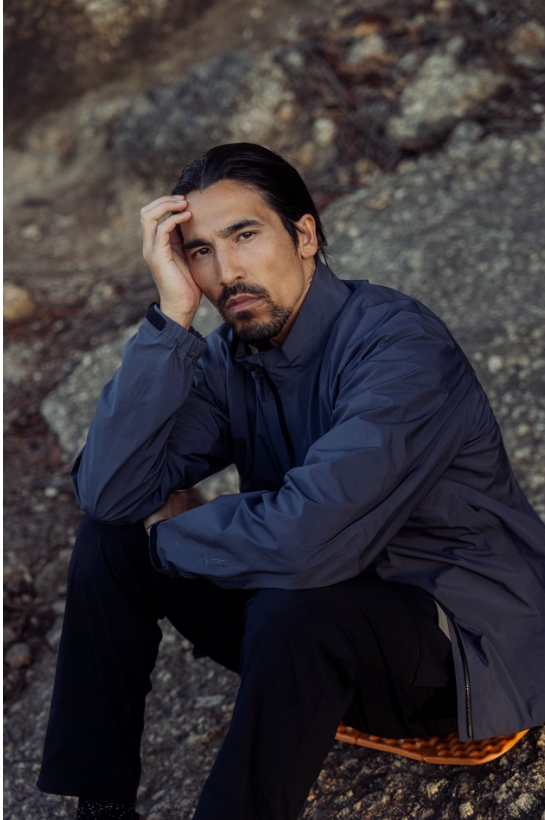

BOSS MODELS

CAPE TOWN

HOSSAIN HAIDARI

Height: 185cm Chest: 99cm Waist: 79cm Suit: 40 R Shoe: 9.5 UK Hair: Brown Eyes: Brown