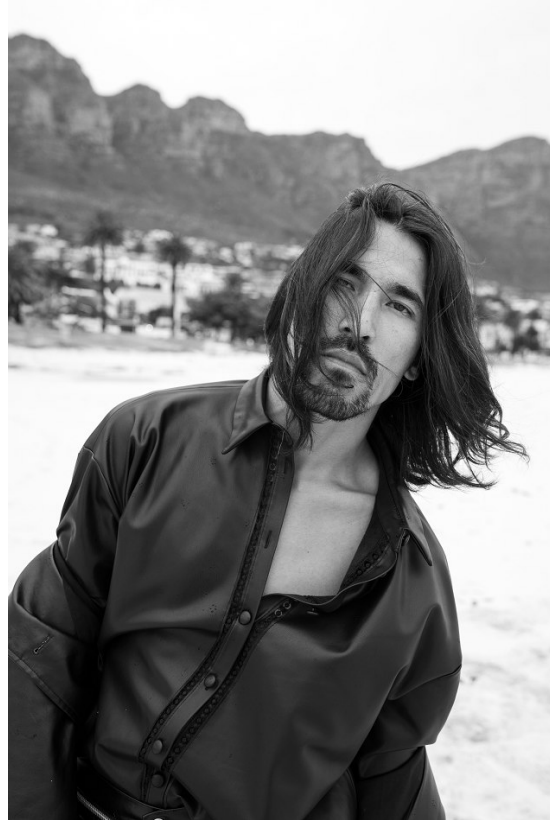

BOSS MODELS

CAPE TOWN

HOSSAIN HAIDARI

Height: 185cm Chest: 99cm Waist: 79cm Suit: 40 R Shoe: 9.5 UK Hair: Brown Eyes: Brown

BOSS MODELS

CAPE TOWN

HOSSAIN HAIDARI

Height: 185cm Chest: 99cm Waist: 79cm Suit: 40 R Shoe: 9.5 UK Hair: Brown Eyes: Brown

BOSS MODELS

CAPE TOWN

HOSSAIN HAIDARI

Height: 185cm Chest: 99cm Waist: 79cm Suit: 40 R Shoe: 9.5 UK Hair: Brown Eyes: Brown