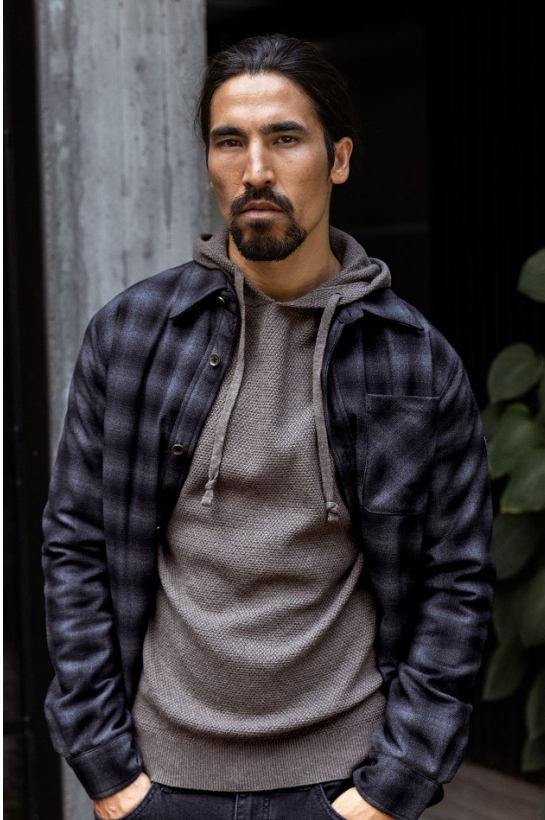

BOSS MODELS

CAPE TOWN

HOSSAIN HAIDARI

Height: 185cm Chest: 99cm Waist: 79cm Suit: 40 R Shoe: 9.5 UK Hair: Brown Eyes: Brown

BOSS MODELS

CAPE TOWN

HOSSAIN HAIDARI

Height: 185cm Chest: 99cm Waist: 79cm Suit: 40 R Shoe: 9.5 UK Hair: Brown Eyes: Brown