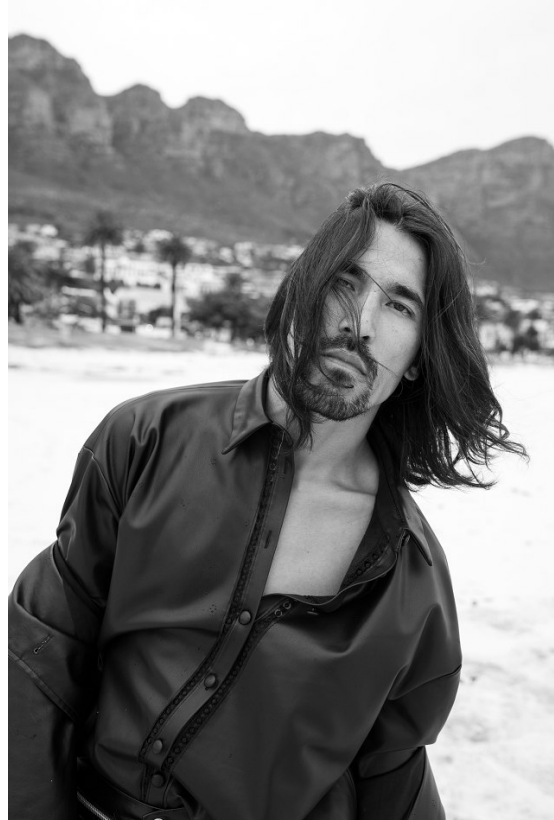

# BOSS MODELS

CAPE TOWN

## HOSSAIN HAIDARI

Height: 185cm Chest: 99cm Waist: 79cm Suit: 40 R Shoe: 9.5 UK Hair: Brown Eyes: Brown