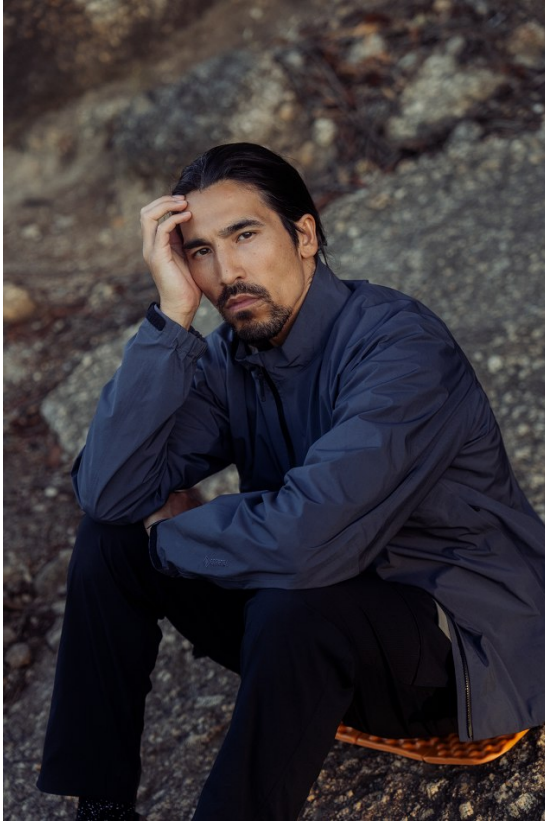

BOSS MODELS

CAPE TOWN

HOSSAIN HAIDARI

Height: 185cm Chest: 99cm Waist: 79cm Suit: 40 R Shoe: 9.5 UK Hair: Brown Eyes: Brown