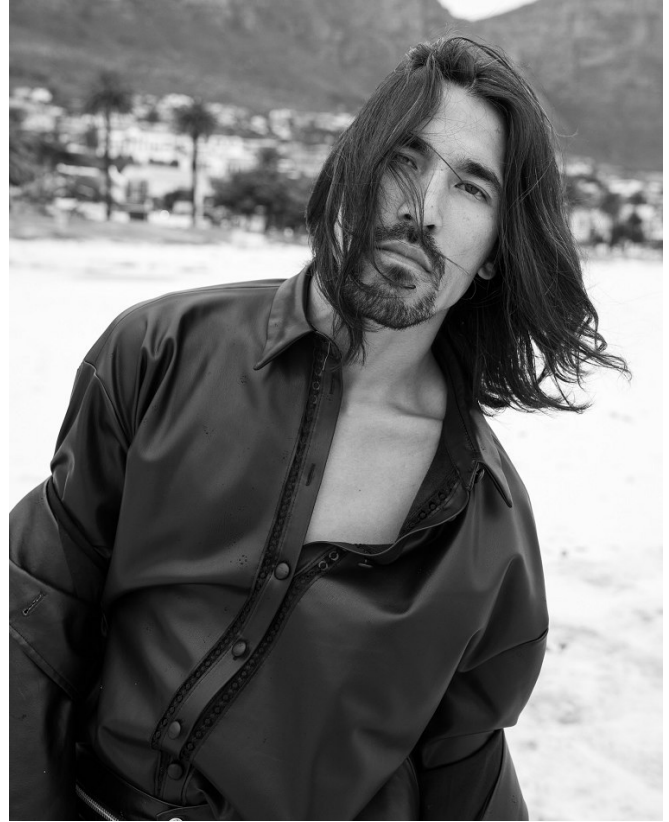

BOSS MODELS

CAPE TOWN

HOSSAIN HAIDARI

Height: 185cm Chest: 99cm Waist: 79cm Suit: 40 R Shoe: 9.5 UK Hair: Brown Eyes: Brown