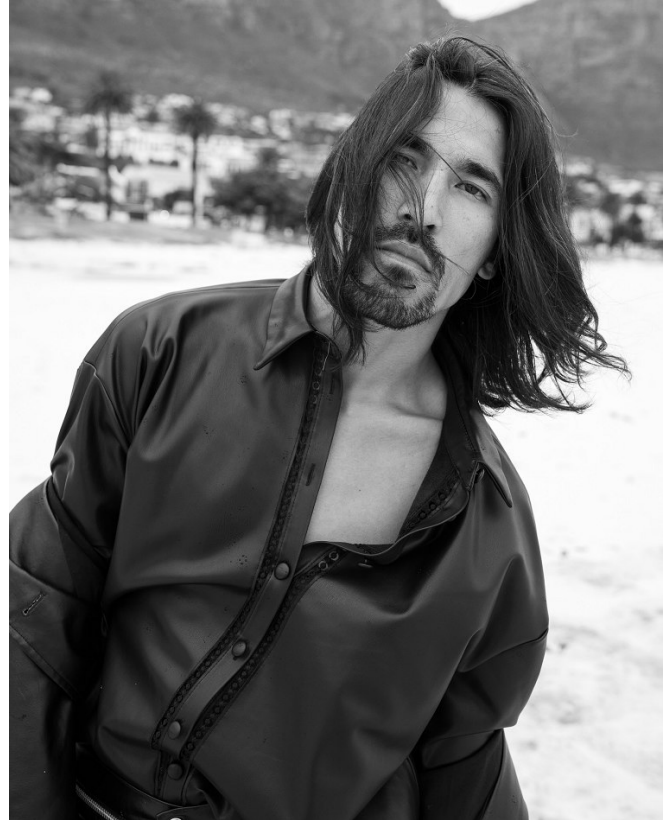

BOSS MODELS

CAPE TOWN

HOSSAIN HAIDARI

Height: 185cm Chest: 99cm Waist: 79cm Suit: 40 R Shoe: 9.5 UK Hair: Brown Eyes: Brown