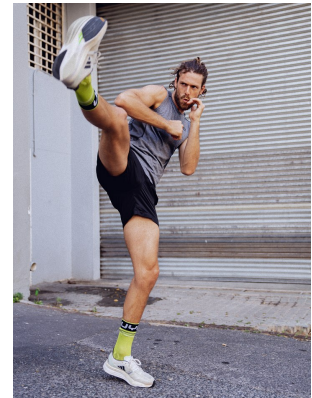

BOSS MODELS

CAPE TOWN

LUDOVICO

Height: 189cm Chest: 97cm Waist: 78cm Suit: 38 R Shoe: 10 UK Hair: Light Brown Eyes: Green

BOSS MODELS

CAPE TOWN

LUDOVICO

Height: 189cm Chest: 97cm Waist: 78cm Suit: 38 R Shoe: 10 UK Hair: Light Brown Eyes: Green