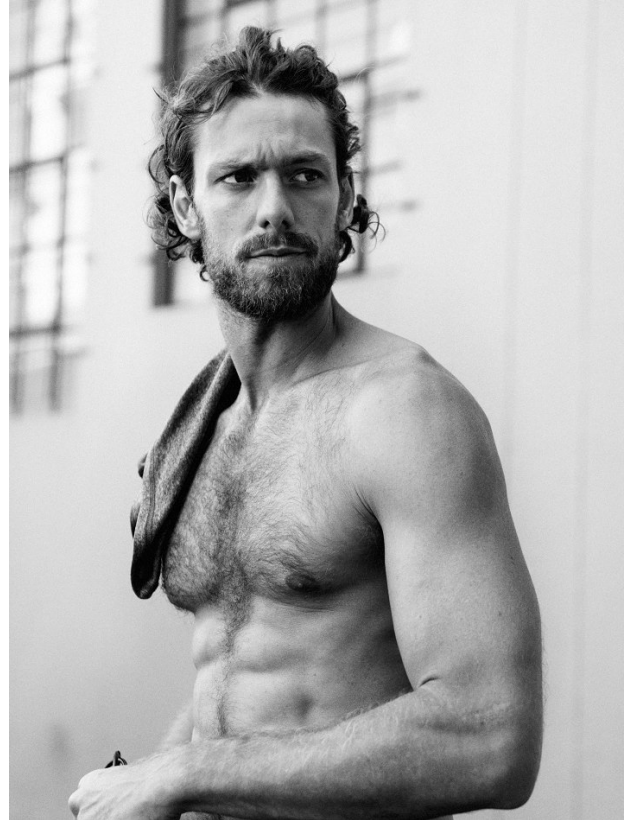

BOSS MODELS

CAPE TOWN

LUDOVICO

Height: 189cm Chest: 97cm Waist: 78cm Suit: 38 R Shoe: 10 UK Hair: Light Brown Eyes: Green

BOSS MODELS

CAPE TOWN

LUDOVICO

Height: 189cm Chest: 97cm Waist: 78cm Suit: 38 R Shoe: 10 UK Hair: Light Brown Eyes: Green