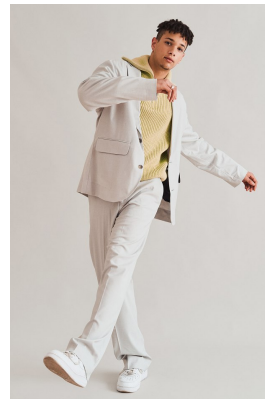

BOSS MODELS

CAPE TOWN

OLIVER MURPHY

Height: 185cm Chest: 99cm Waist: 81cm Suit: 40 R Shoe: 11 UK Hair: Brown Eyes: Green