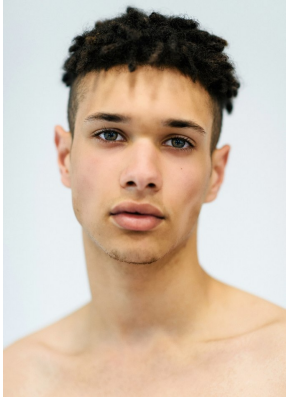

BOSS MODELS

CAPE TOWN

OLIVER MURPHY

Height: 185cm Chest: 99cm Waist: 81cm Suit: 40 R Shoe: 11 UK Hair: Brown Eyes: Green