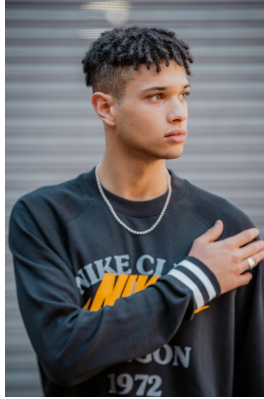

BOSS MODELS

CAPE TOWN

OLIVER MURPHY

Height: 185cm Chest: 99cm Waist: 81cm Suit: 40 R Shoe: 11 UK Hair: Brown Eyes: Green