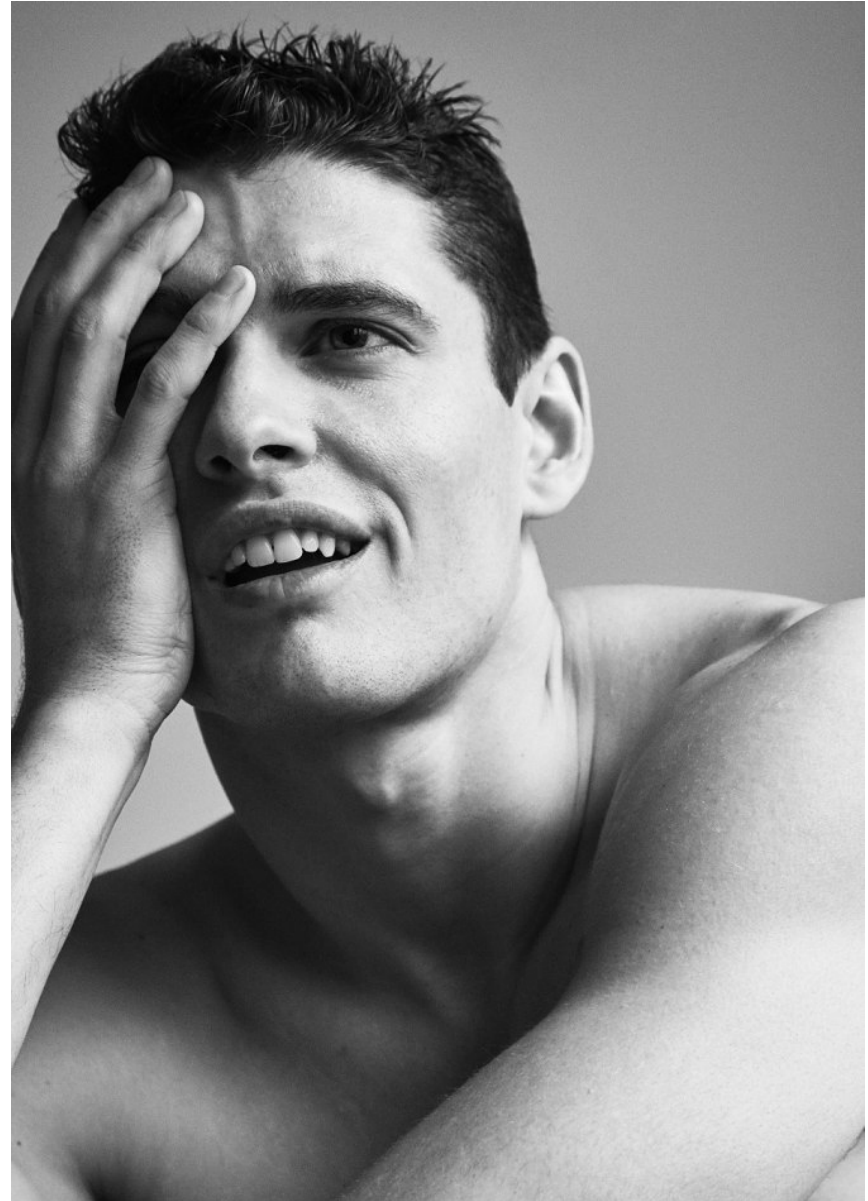

BOSS MODELS

CAPE TOWN

MICHAEL SAMSON

Height: 188cm Chest: 96cm Waist: 78cm Suit: 38 L Shoe: 11 UK Hair: Brown Eyes: Hazel