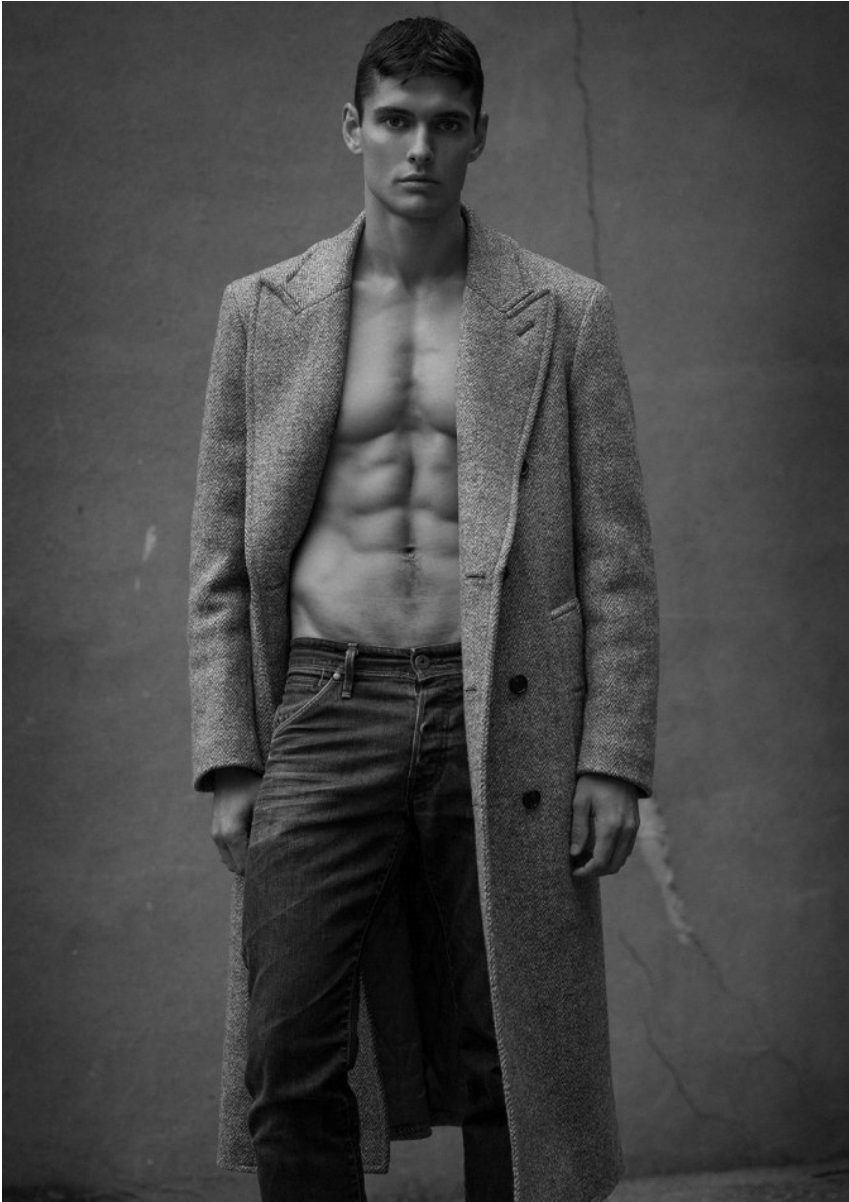

BOSS MODELS

CAPE TOWN

MICHAEL SAMSON

Height: 188cm Chest: 96cm Waist: 78cm Suit: 38 L Shoe: 11 UK Hair: Brown Eyes: Hazel