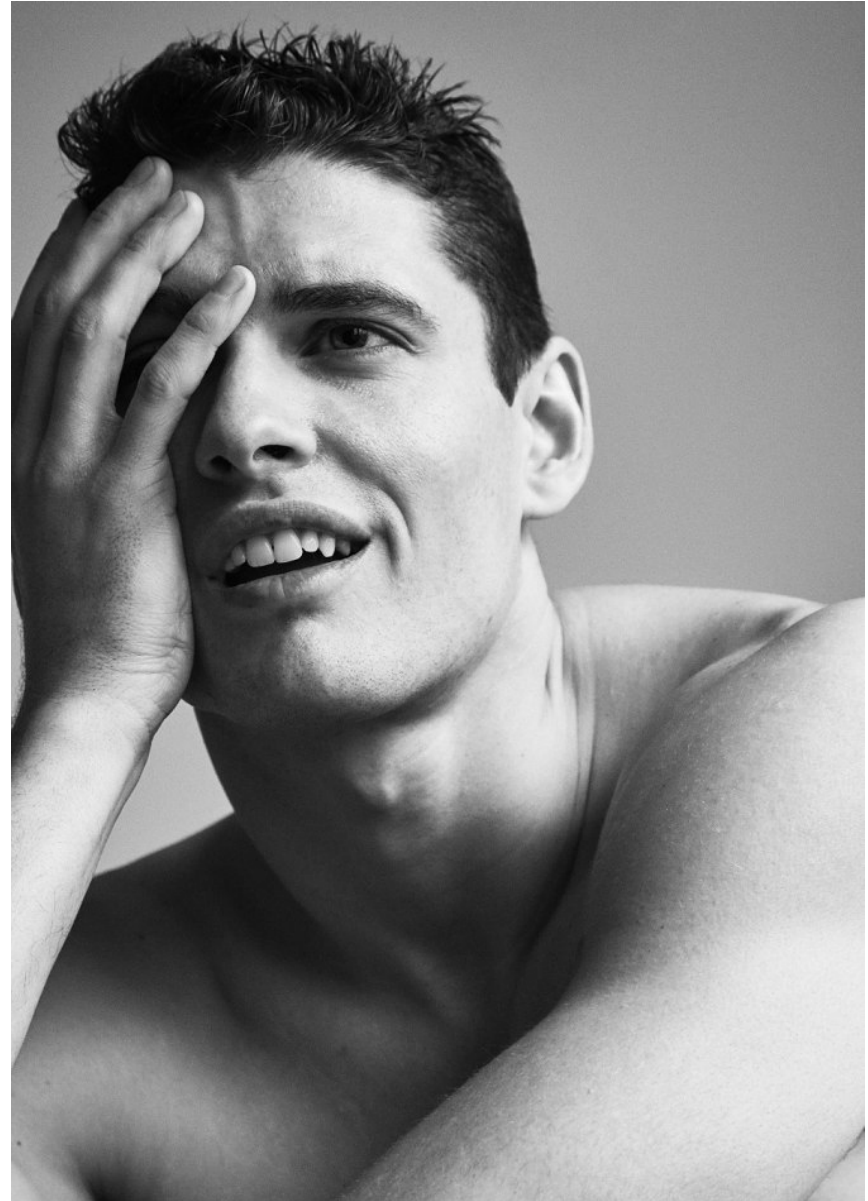

BOSS MODELS

CAPE TOWN

MICHAEL SAMSON

Height: 188cm Chest: 96cm Waist: 78cm Suit: 38 L Shoe: 11 UK Hair: Brown Eyes: Hazel

BOSS MODELS

CAPE TOWN

MICHAEL SAMSON

Height: 188cm Chest: 96cm Waist: 78cm Suit: 38 L Shoe: 11 UK Hair: Brown Eyes: Hazel