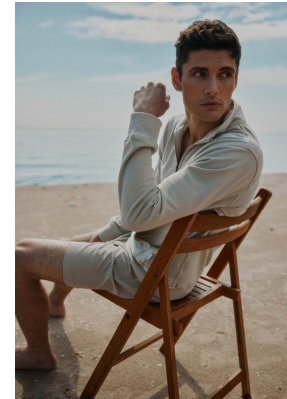

# BOSS MODELS

CAPE TOWN

## MICHAEL SAMSON

Height: 188cm Chest: 96cm Waist: 78cm Suit: 38 L Shoe: 11 UK Hair: Brown Eyes: Hazel