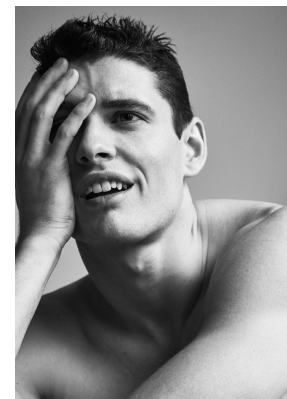

# BOSS MODELS

CAPE TOWN

## MICHAEL SAMSON

Height: 188cm Chest: 96cm Waist: 78cm Suit: 38 L Shoe: 11 UK Hair: Brown Eyes: Hazel