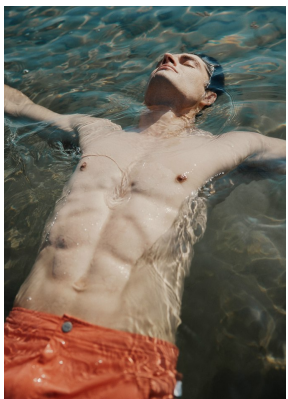

# BOSS MODELS

CAPE TOWN

## MICHAEL SAMSON

Height: 188cm Chest: 96cm Waist: 78cm Suit: 38 L Shoe: 11 UK Hair: Brown Eyes: Hazel