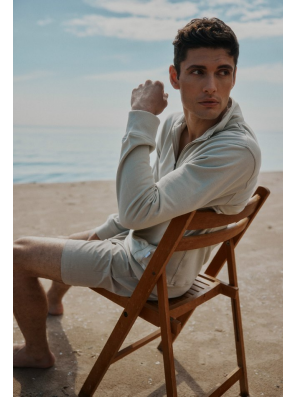

# BOSS MODELS

CAPE TOWN

## MICHAEL SAMSON

Height: 188cm Chest: 96cm Waist: 78cm Suit: 38 L Shoe: 11 UK Hair: Brown Eyes: Hazel