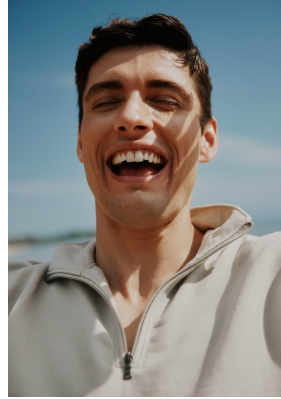

# BOSS MODELS

CAPE TOWN

## MICHAEL SAMSON

Height: 188cm Chest: 96cm Waist: 78cm Suit: 38 L Shoe: 11 UK Hair: Brown Eyes: Hazel