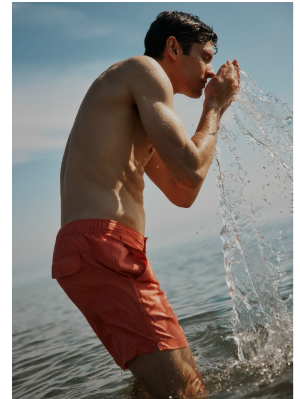

# BOSS MODELS

CAPE TOWN

## MICHAEL SAMSON

Height: 188cm Chest: 96cm Waist: 78cm Suit: 38 L Shoe: 11 UK Hair: Brown Eyes: Hazel