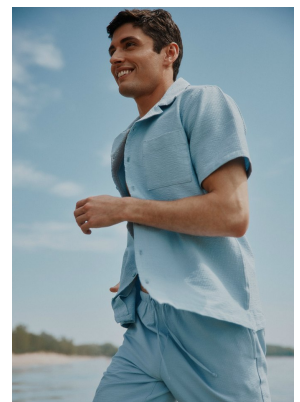

# BOSS MODELS

CAPE TOWN

## MICHAEL SAMSON

Height: 188cm Chest: 96cm Waist: 78cm Suit: 38 L Shoe: 11 UK Hair: Brown Eyes: Hazel