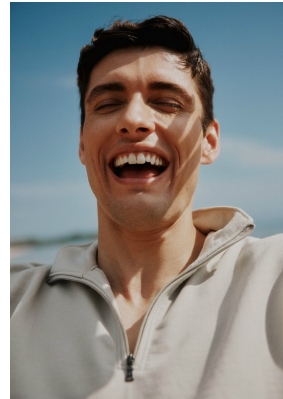

# BOSS MODELS

CAPE TOWN

## MICHAEL SAMSON

Height: 188cm Chest: 96cm Waist: 78cm Suit: 38 L Shoe: 11 UK Hair: Brown Eyes: Hazel