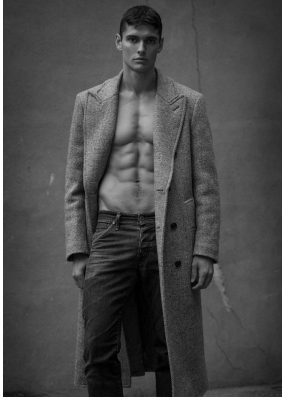

# BOSS MODELS

CAPE TOWN

## MICHAEL SAMSON

Height: 188cm Chest: 96cm Waist: 78cm Suit: 38 L Shoe: 11 UK Hair: Brown Eyes: Hazel