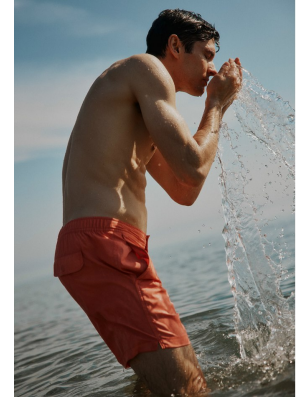

# BOSS MODELS

CAPE TOWN

## MICHAEL SAMSON

Height: 188cm Chest: 96cm Waist: 78cm Suit: 38 L Shoe: 11 UK Hair: Brown Eyes: Hazel