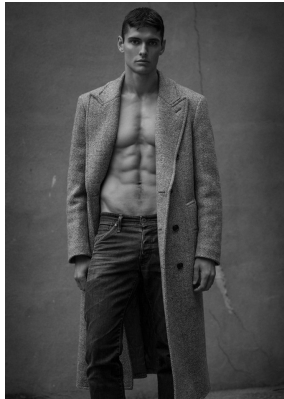

# BOSS MODELS

CAPE TOWN

## MICHAEL SAMSON

Height: 188cm Chest: 96cm Waist: 78cm Suit: 38 L Shoe: 11 UK Hair: Brown Eyes: Hazel