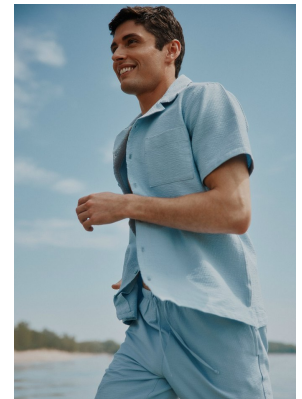

# BOSS MODELS

CAPE TOWN

## MICHAEL SAMSON

Height: 188cm Chest: 96cm Waist: 78cm Suit: 38 L Shoe: 11 UK Hair: Brown Eyes: Hazel