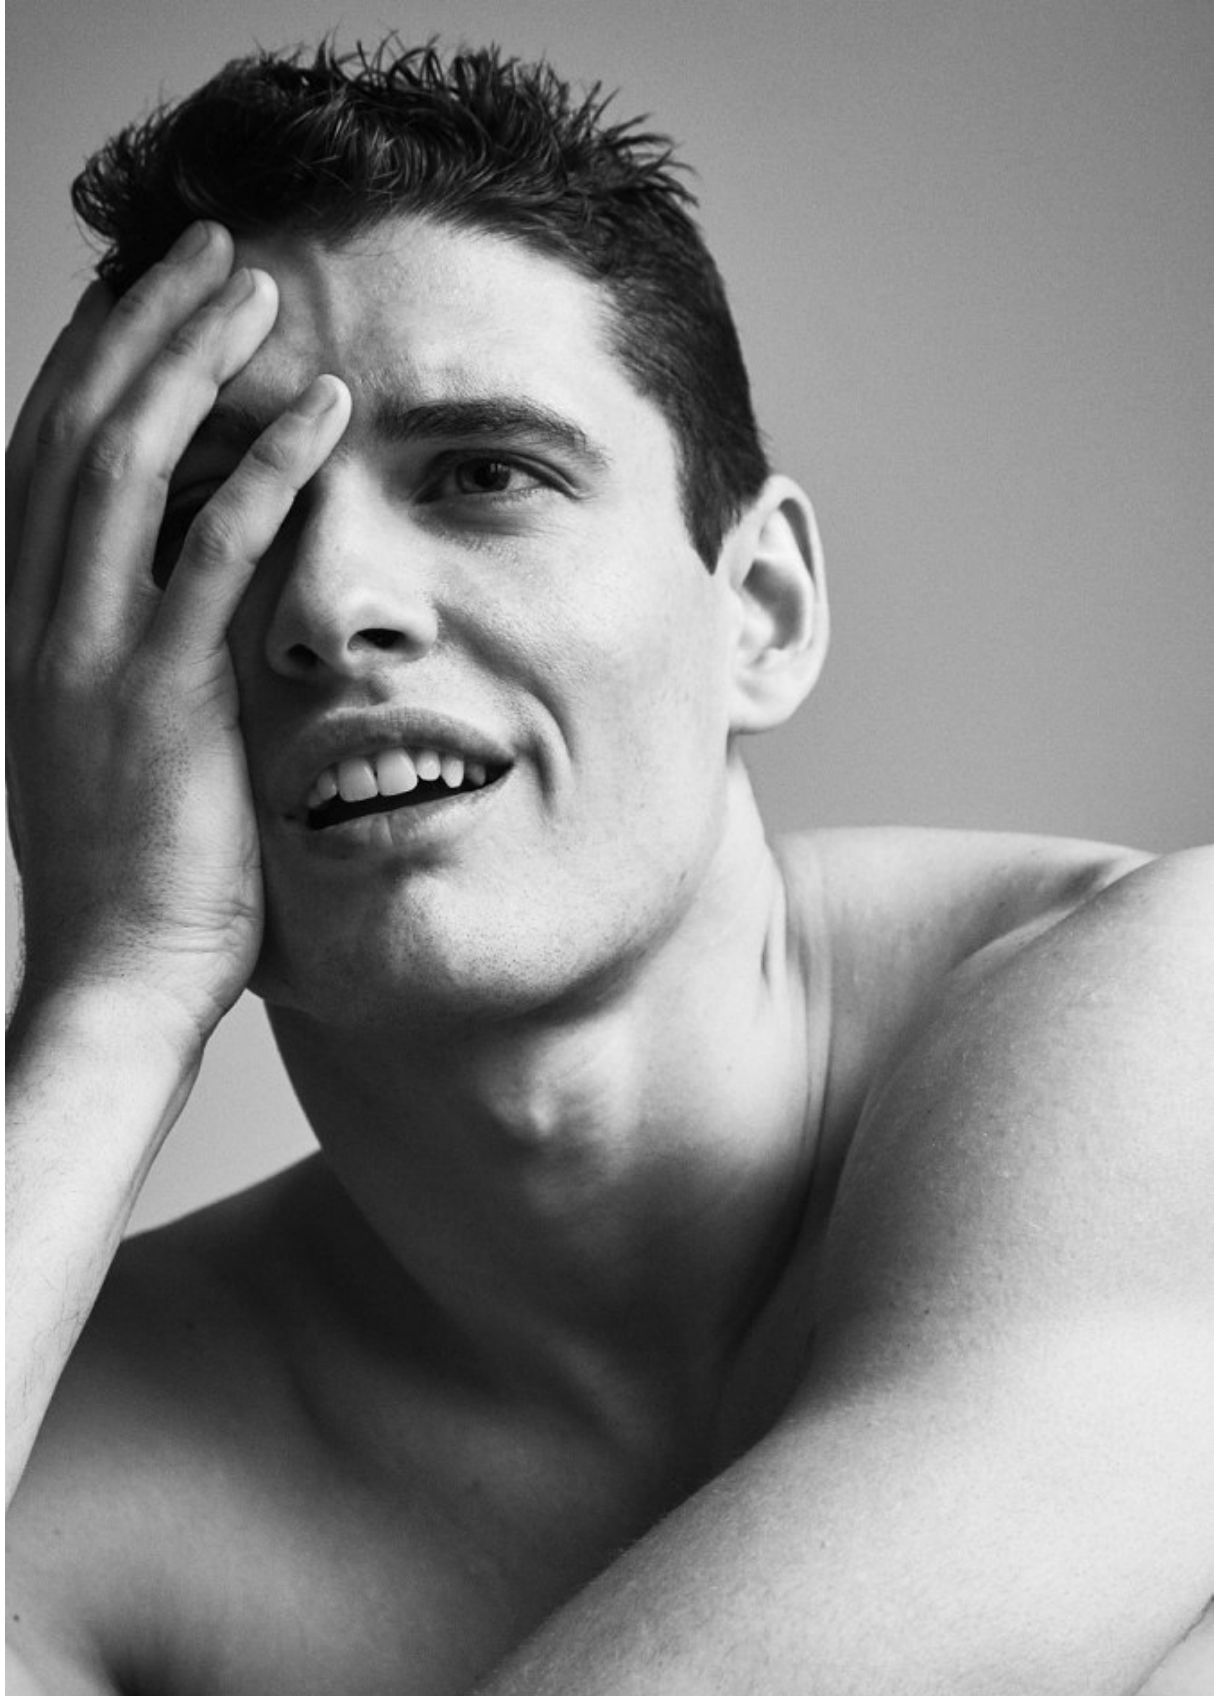

MICHAEL SAMSON

BOSS MODELS

CAPE TOWN

Height: 188cm Chest: 96cm Waist: 78cm Suit: 38 L Shoe: 11 UK Hair: Brown Eyes: Hazel