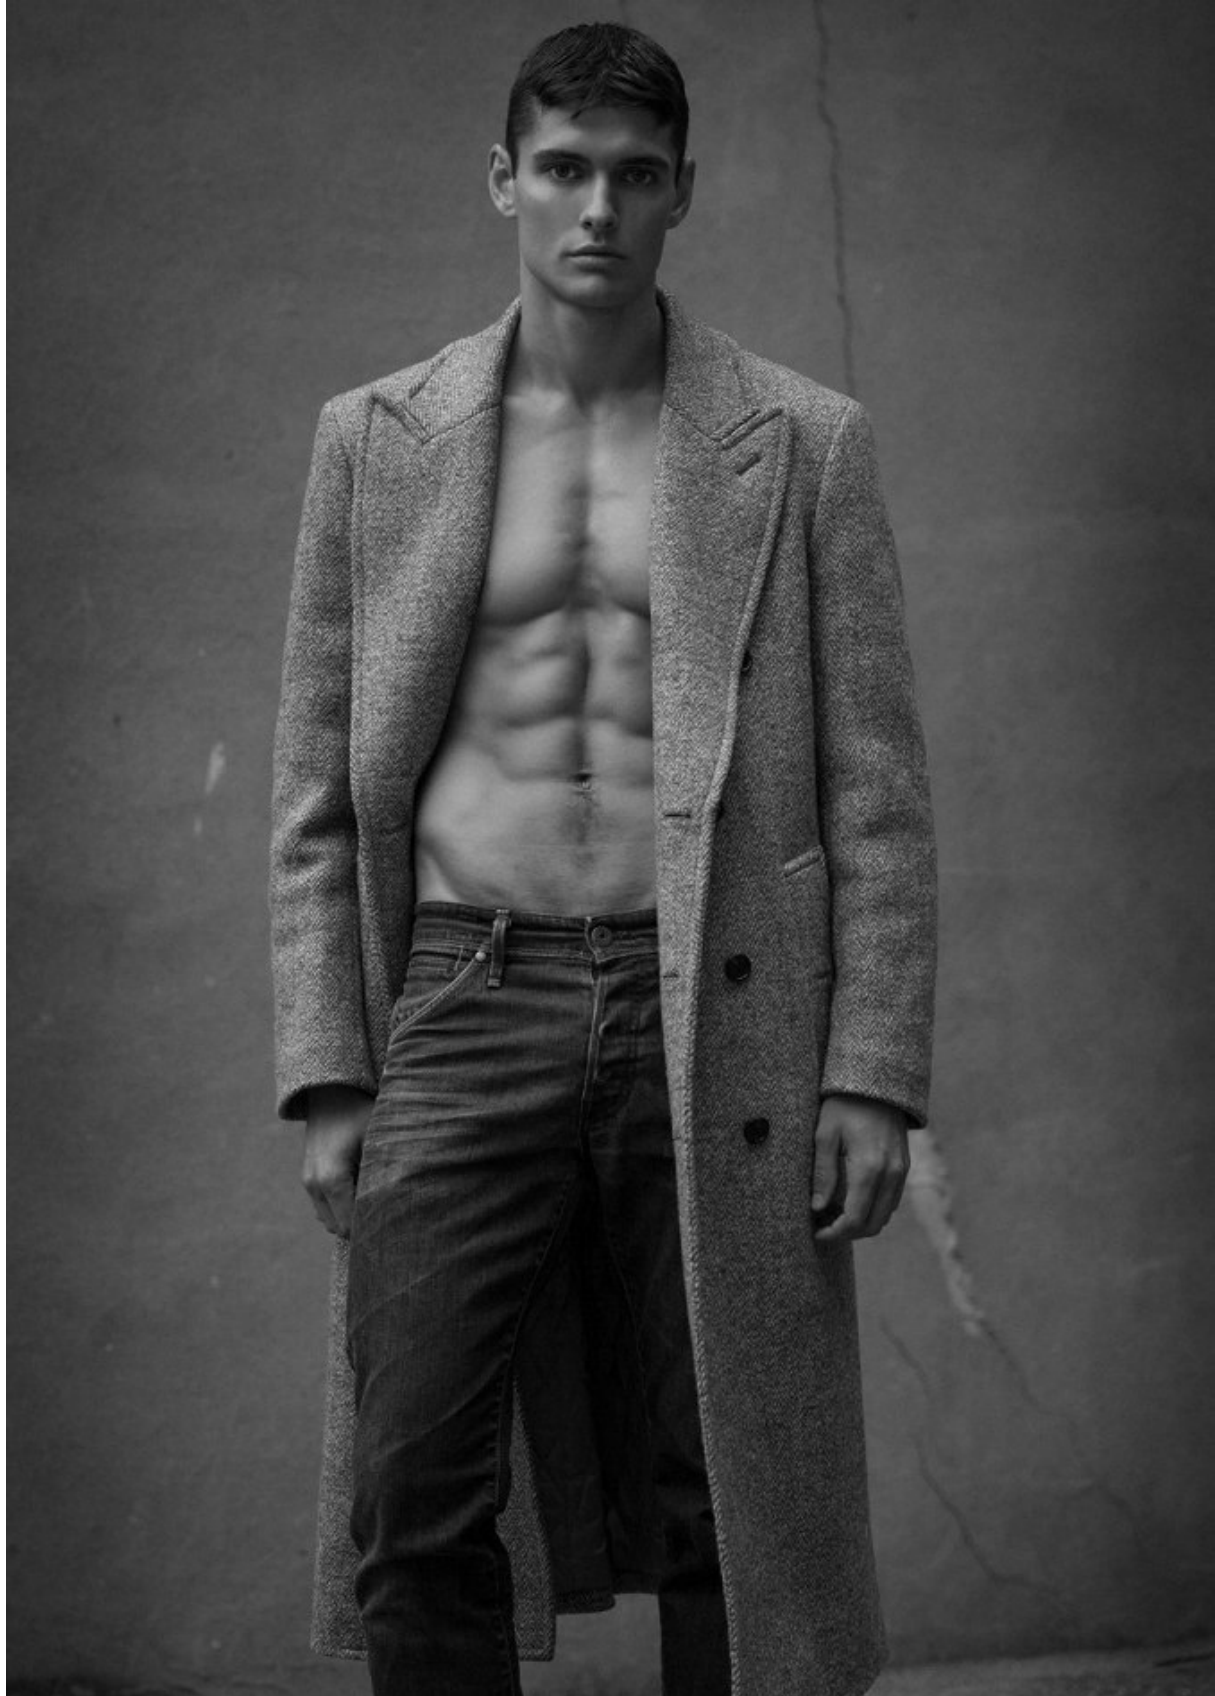

BOSS MODELS

CAPE TOWN

MICHAEL SAMSON

Height: 188cm Chest: 96cm Waist: 78cm Suit: 38 L Shoe: 11 UK Hair: Brown Eyes: Hazel

BOSS MODELS

CAPE TOWN

MICHAEL SAMSON

Height: 188cm Chest: 96cm Waist: 78cm Suit: 38 L Shoe: 11 UK Hair: Brown Eyes: Hazel