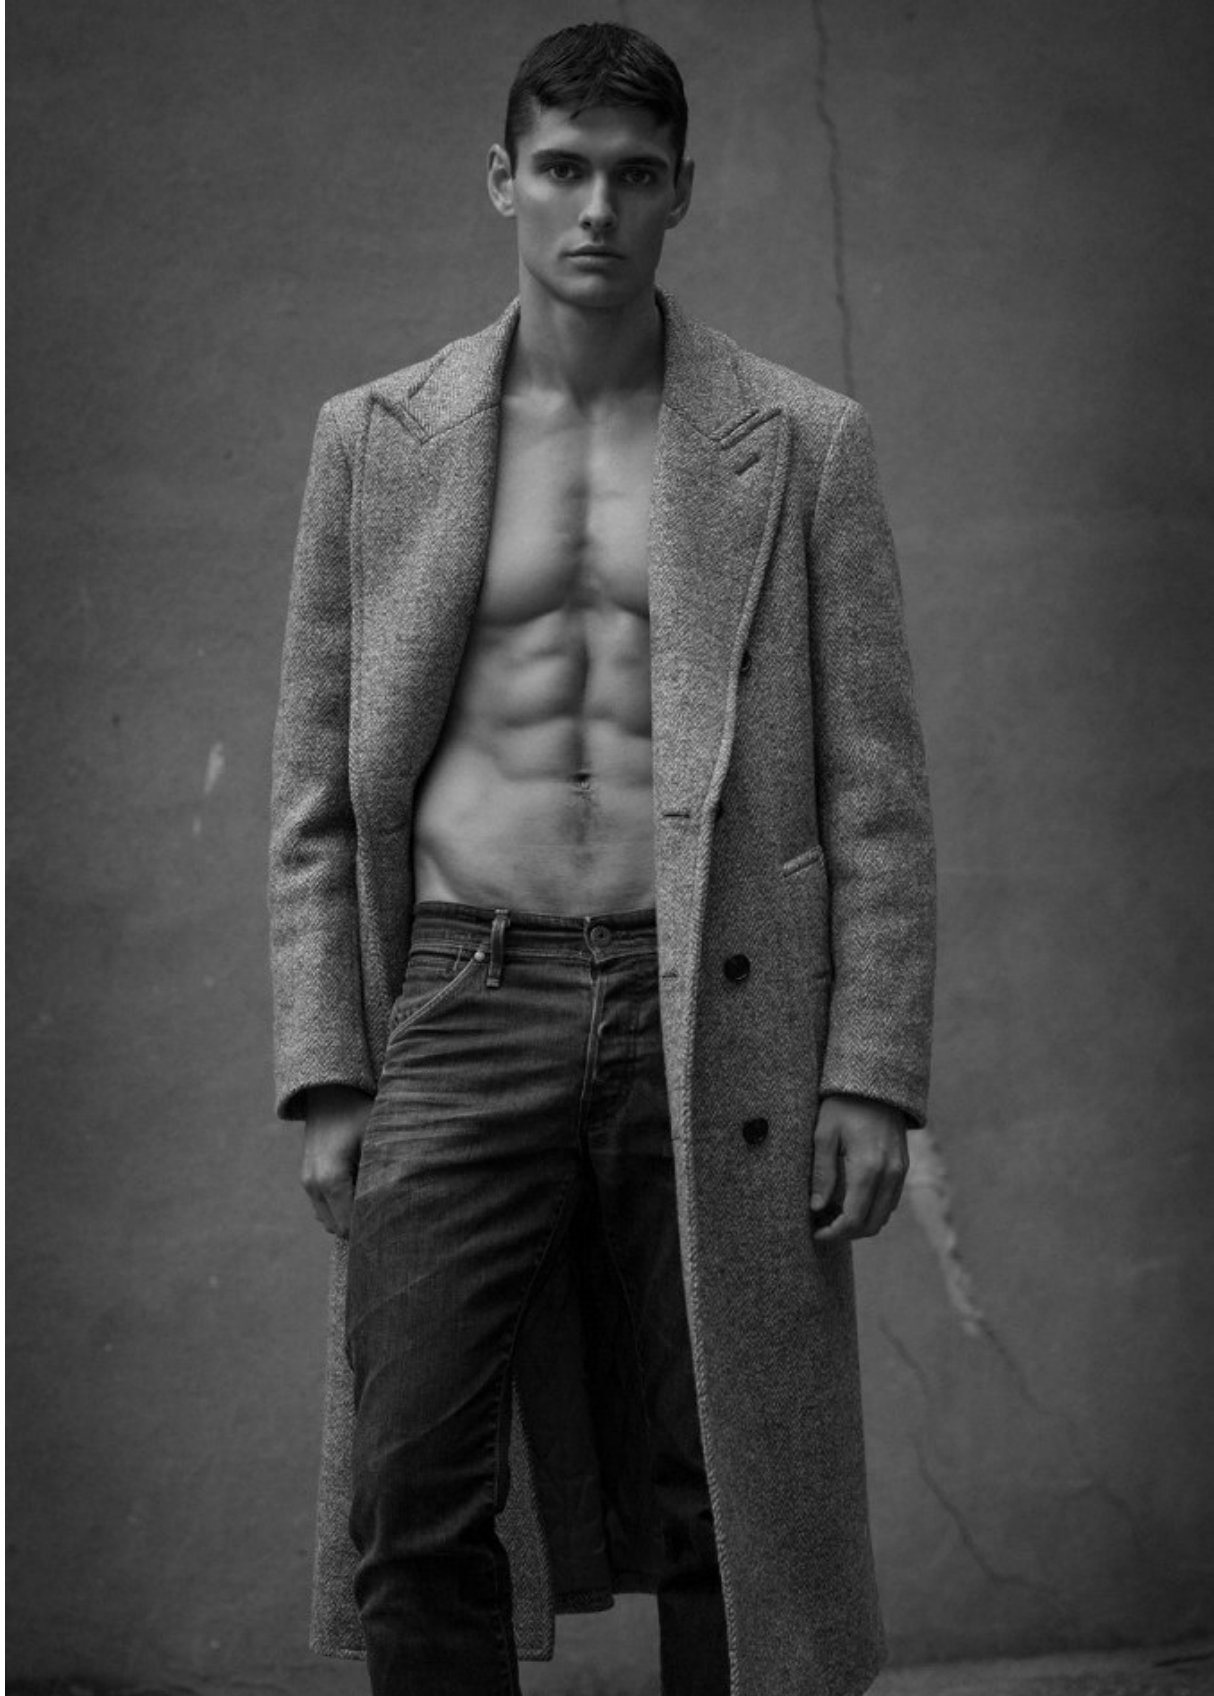

BOSS MODELS

CAPE TOWN

MICHAEL SAMSON

Height: 188cm Chest: 96cm Waist: 78cm Suit: 38 L Shoe: 11 UK Hair: Brown Eyes: Hazel

BOSS MODELS

CAPE TOWN

MICHAEL SAMSON

Height: 188cm Chest: 96cm Waist: 78cm Suit: 38 L Shoe: 11 UK Hair: Brown Eyes: Hazel