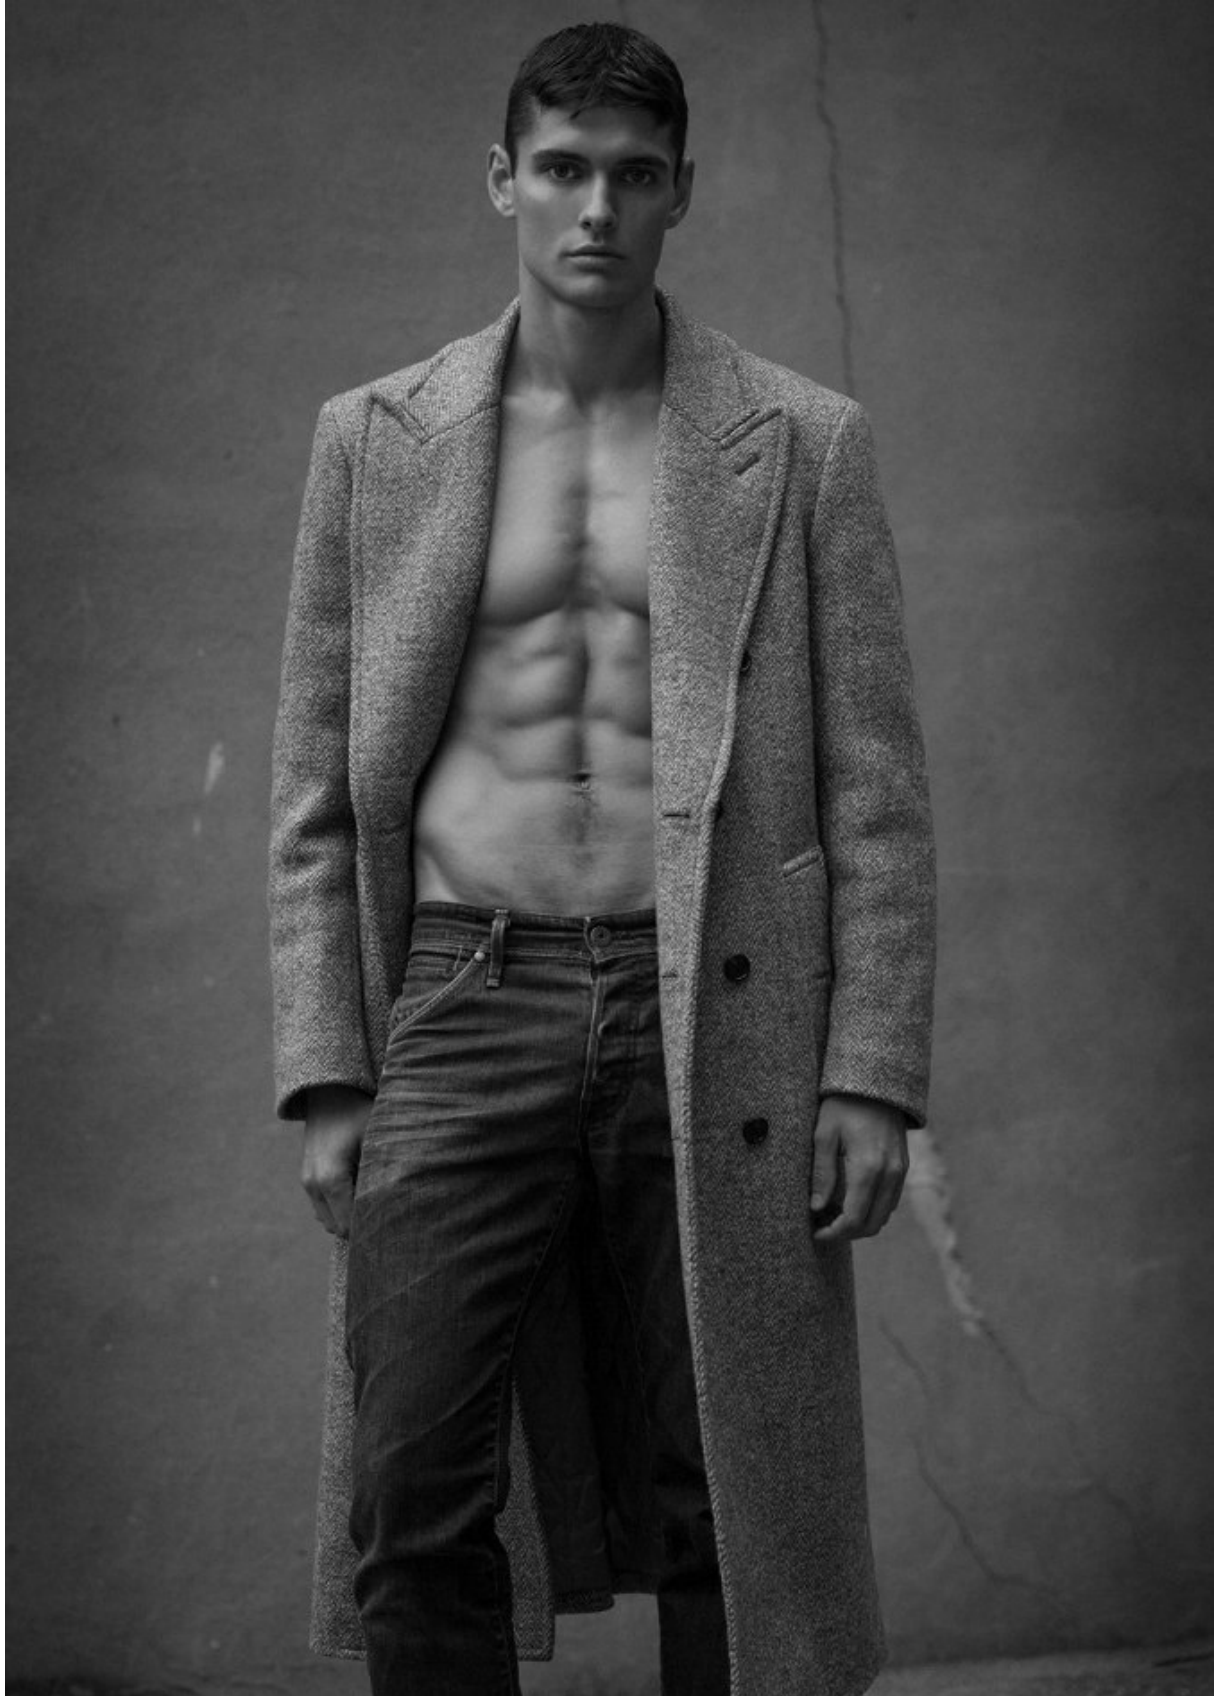

MICHAEL SAMSON

BOSS MODELS

CAPE TOWN

Height: 188cm Chest: 96cm Waist: 78cm Suit: 38 L Shoe: 11 UK Hair: Brown Eyes: Hazel