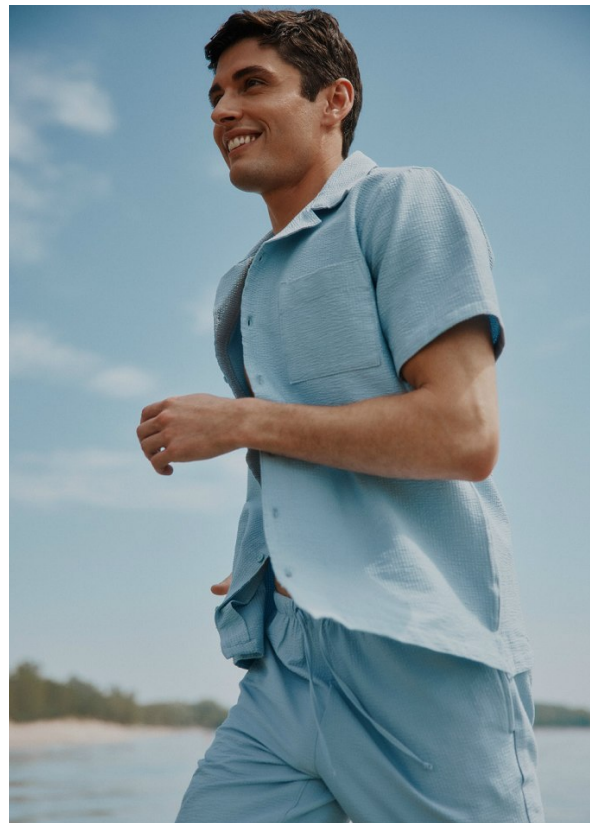

BOSS MODELS

CAPE TOWN

MICHAEL SAMSON

Height: 188cm Chest: 96cm Waist: 78cm Suit: 38 L Shoe: 11 UK Hair: Brown Eyes: Hazel